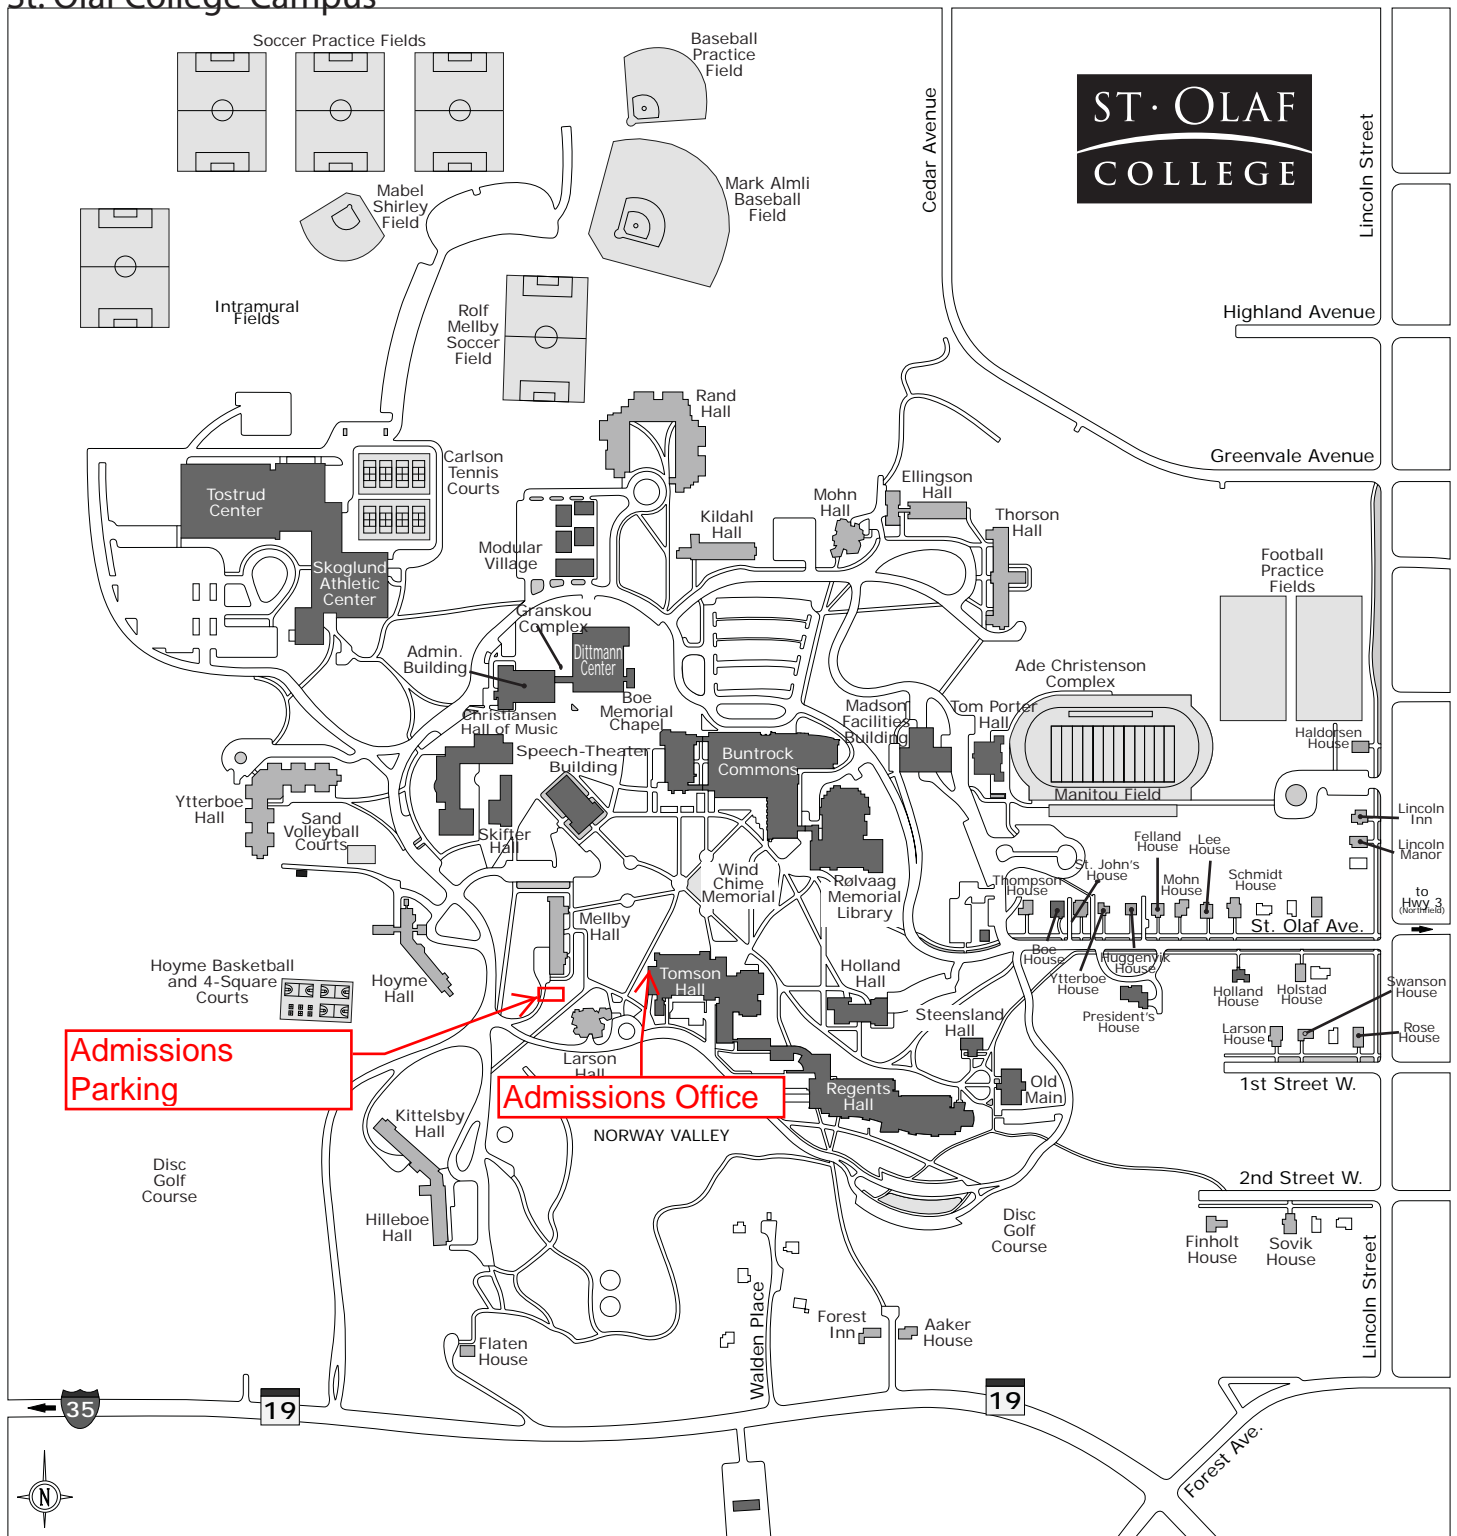

St. Olaf College Campus

Directions to St. Olaf College

From 135

Take exit 69 (the Northfield exit) to the east (left if you are headed south, right if you are headed north). You will be on Hwy 19. Drive about 6 miles and then watch the left side of the road for the St. Olaf entrance which is marked by a large limestone sign and a flag pole with St. Olaf banners. Go up the hill and you will be on the ring road.

From Cedar Avenue (Hwy 77/Hwy 23)

Take Cedar/Hwy 77 southbound through Apple Valley and Lakeville. Note that south of Apple Valley Cedar becomes Hwy 23 instead of Hwy 77. At two points on the route the road will take 90 degree turns; watch the signs and remain on Hwy 23/Cedar Avenue. When you reach a stop sign on the edge of Northfield, turn right onto Lincoln Avenue and drive 2 blocks until the next stop sign at St. Olaf Avenue. Turn right on St. Olaf Avenue and continue until you reach the campus.