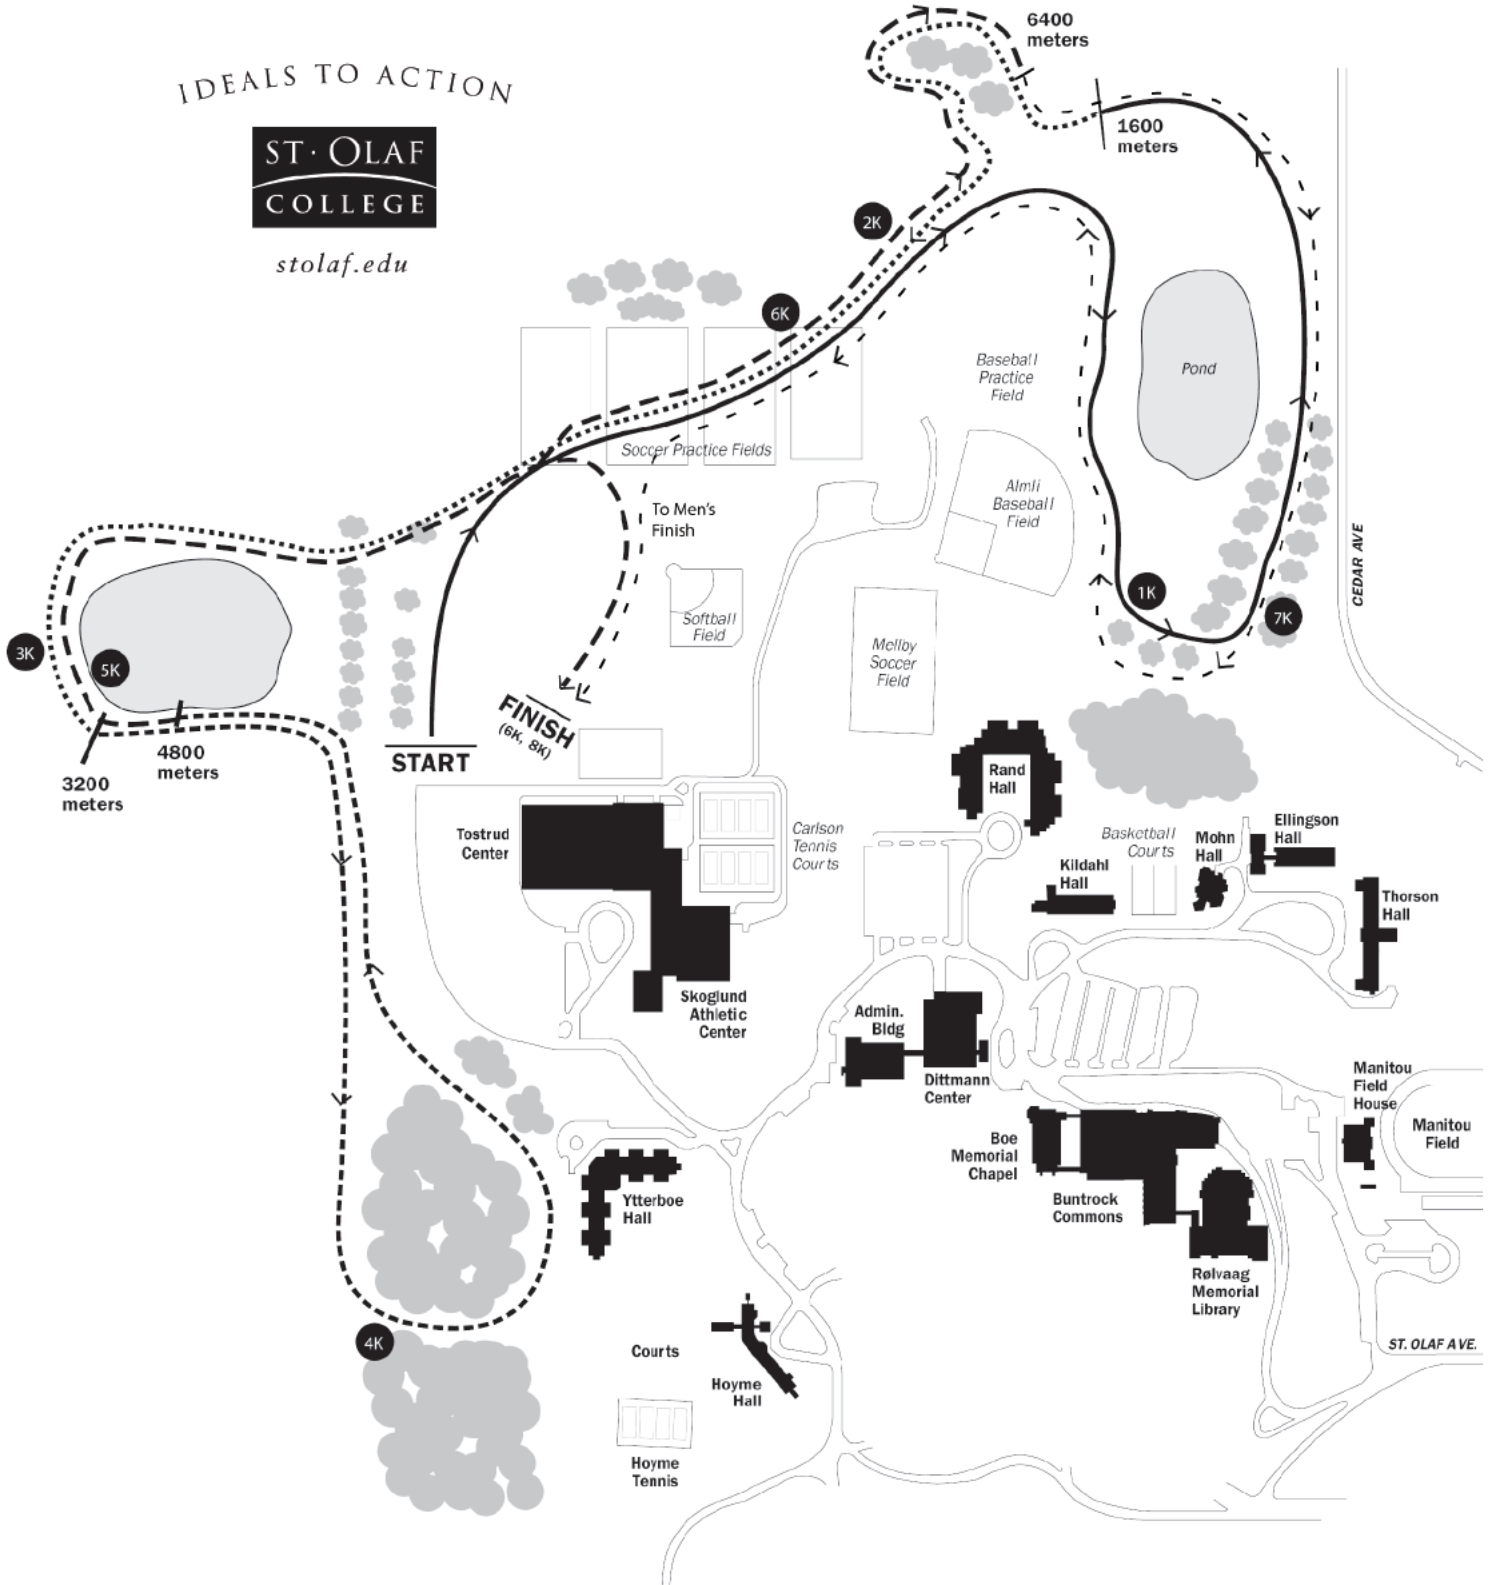

ST. OLAF COLLEGE CROSS COUNTRY

ST. OLAF INVITATIONAL
SEPT. 18, 2010 | ST. OLAF CROSS COUNTRY TRAILS

CHAMPIONSHIP CROSS COUNTRY COURSES WOMEN'S 6000 METERS MEN'S 8000 METERS

IDEALS TO ACTION

stolaf.edu