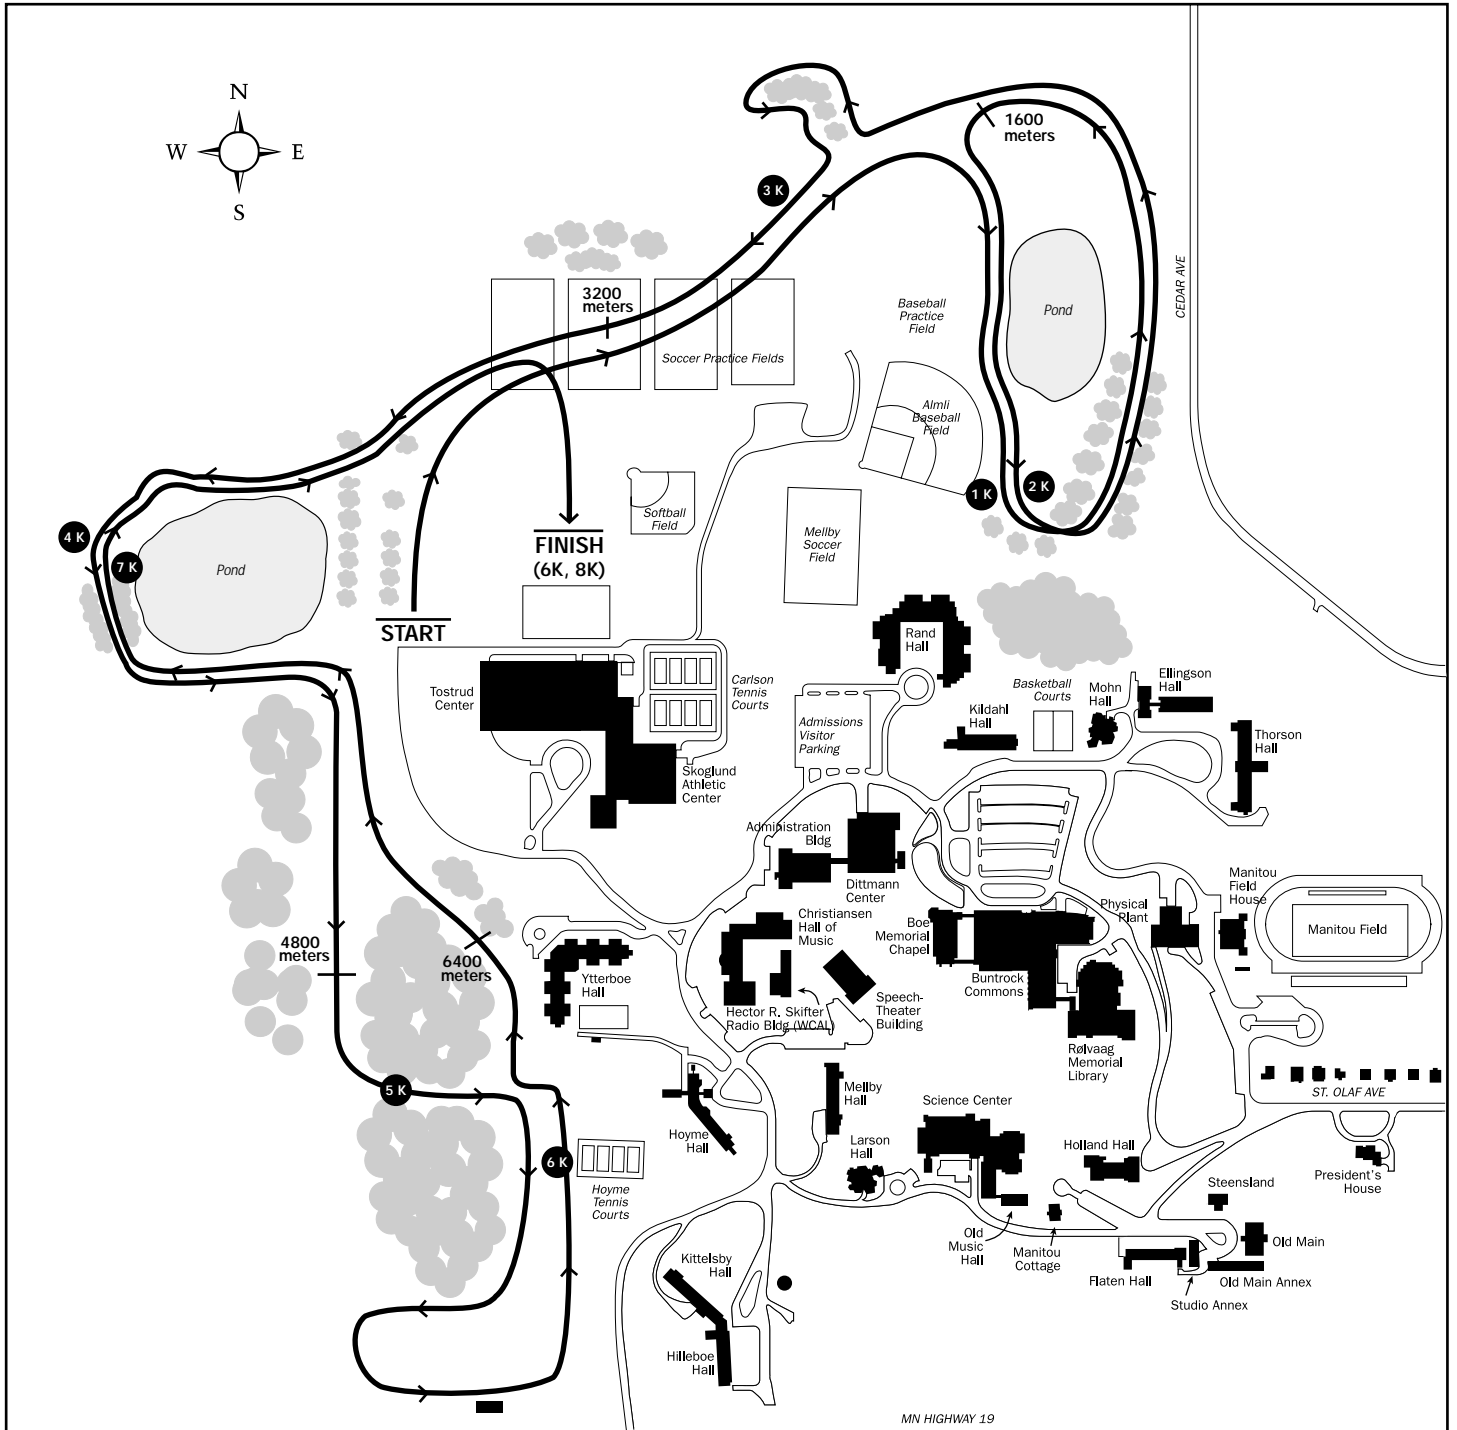

MEN'S COURSE — 8,000 METERS

ST. OLAF COLLEGE

NORTHFIELD · MINNESOTA · USA