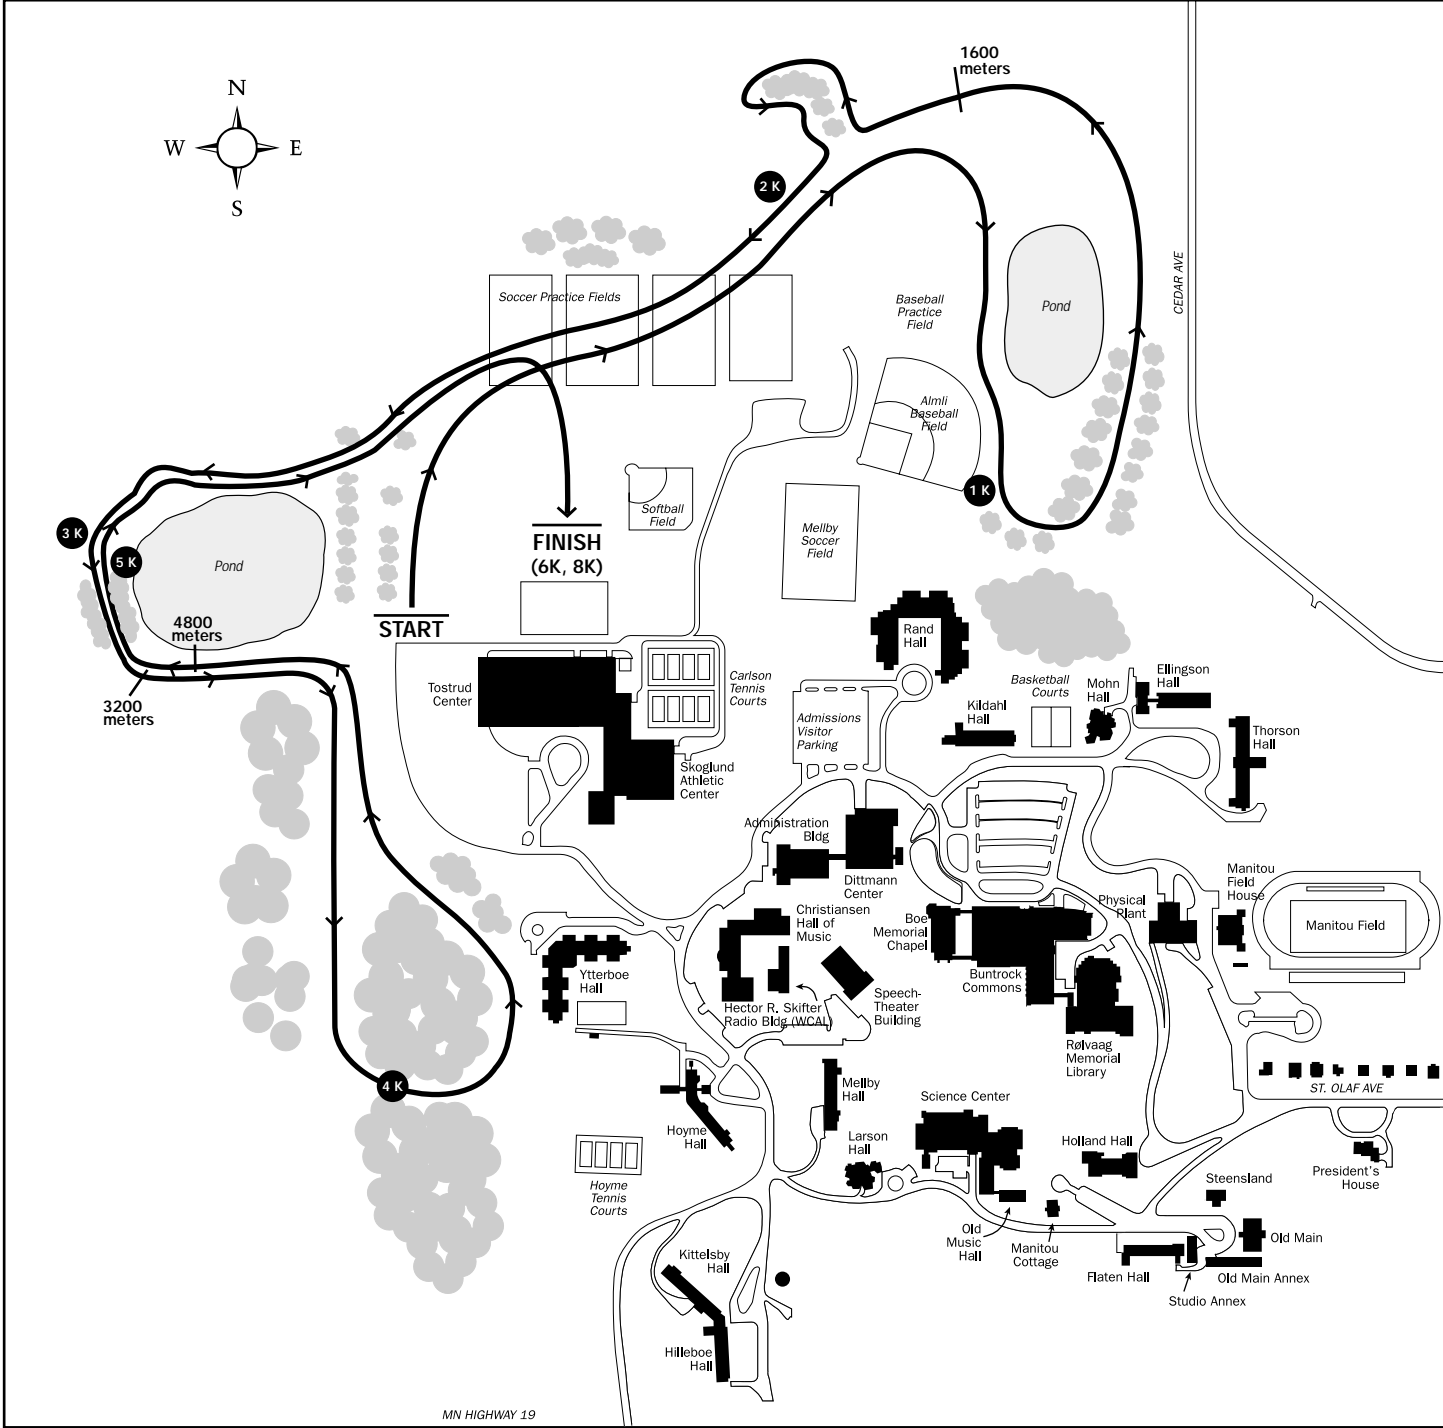

# WOMEN'S COURSE — 6,000 METERS

**ST. OLAF COLLEGE**  
NORTHFIELD · MINNESOTA · USA