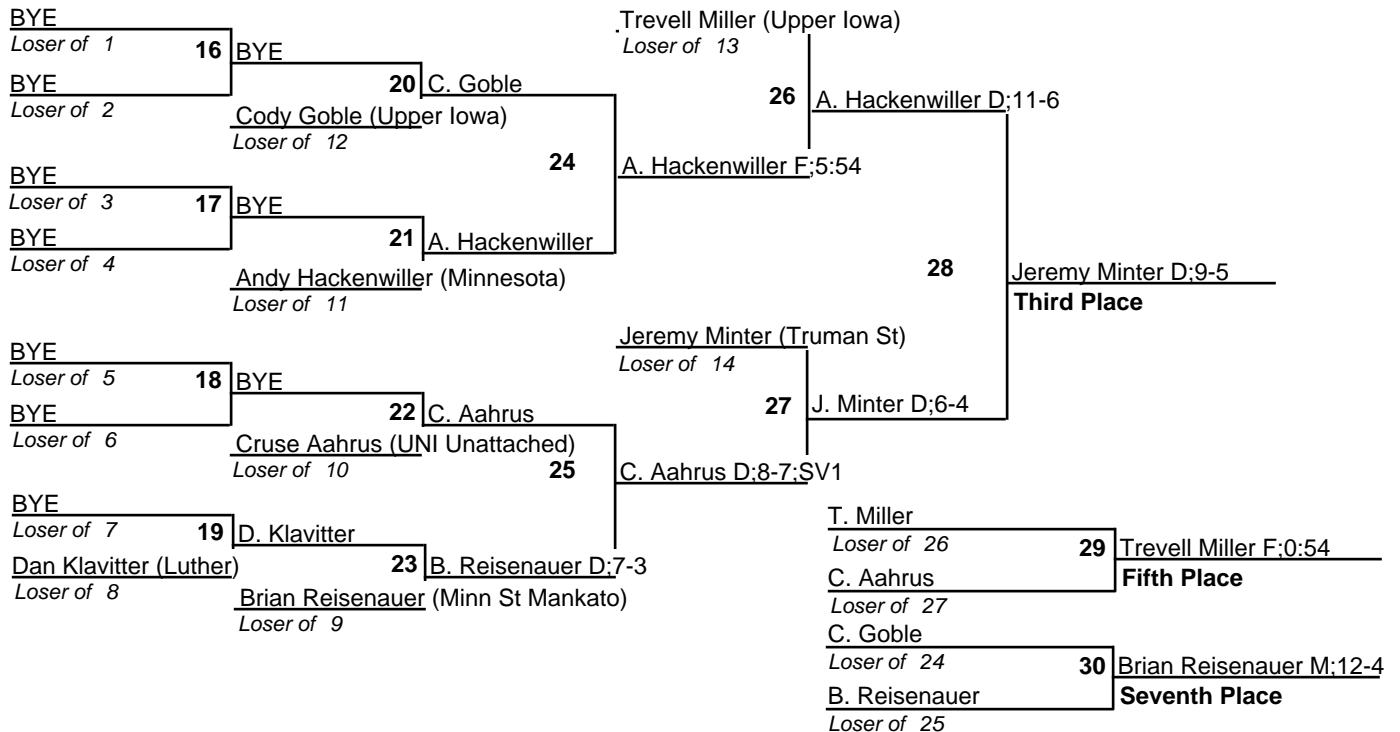

2008 National College Wrestling Open

1 March 2008

125

2008 National College Wrestling Open

1 March 2008

133

2008 National College Wrestling Open

1 March 2008

2008 National College Wrestling Open

1 March 2008

149

2008 National College Wrestling Open

1 March 2008

2008 National College Wrestling Open

1 March 2008

165