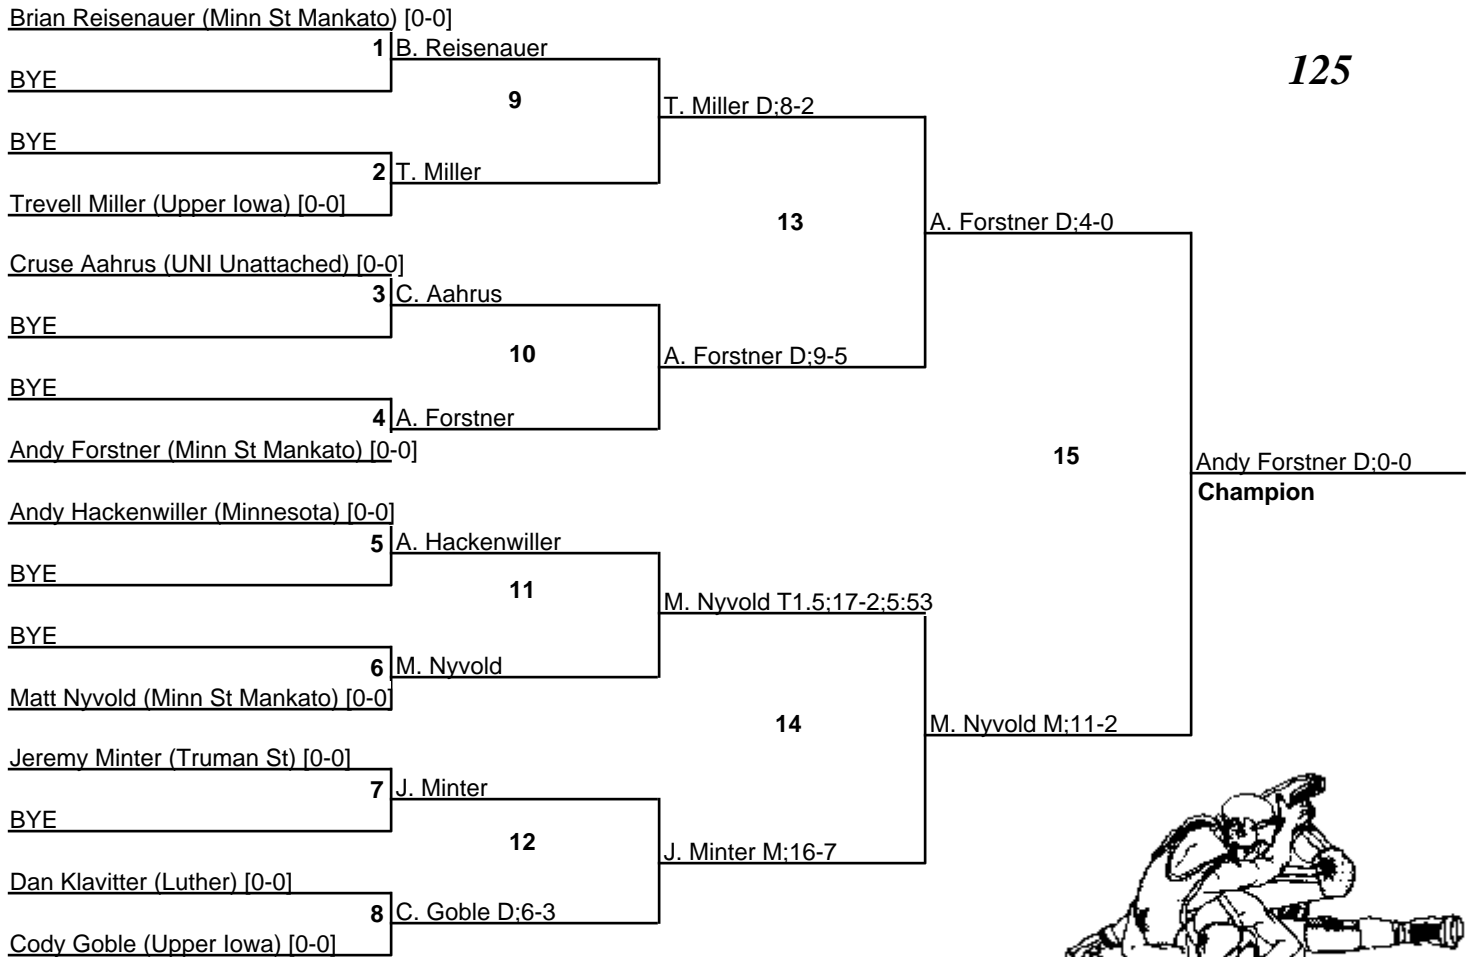

2008 National College Wrestling Open

1 March 2008

125

2008 National College Wrestling Open

1 March 2008

133

2008 National College Wrestling Open

1 March 2008