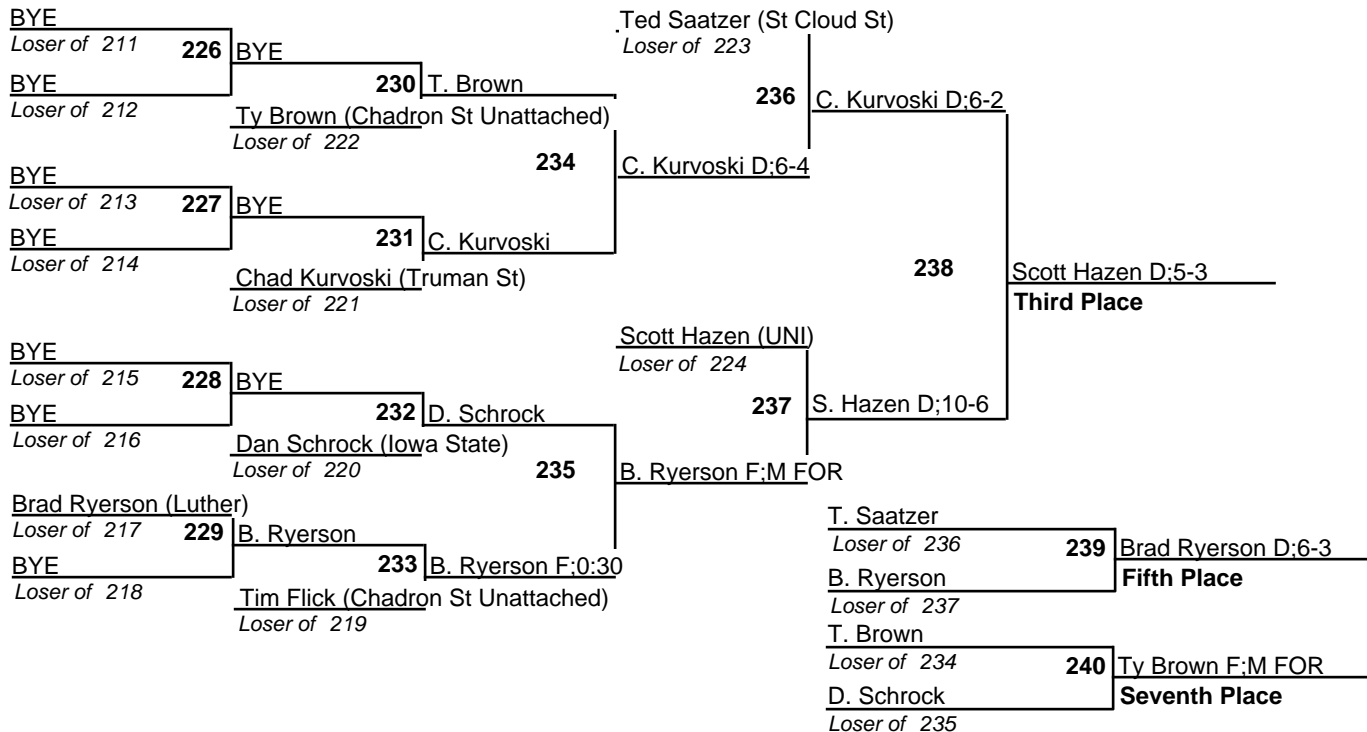

2008 National College Wrestling Open

1 March 2008

174

2008 National College Wrestling Open

1 March 2008

2008 National College Wrestling Open

1 March 2008

2008 National College Wrestling Open