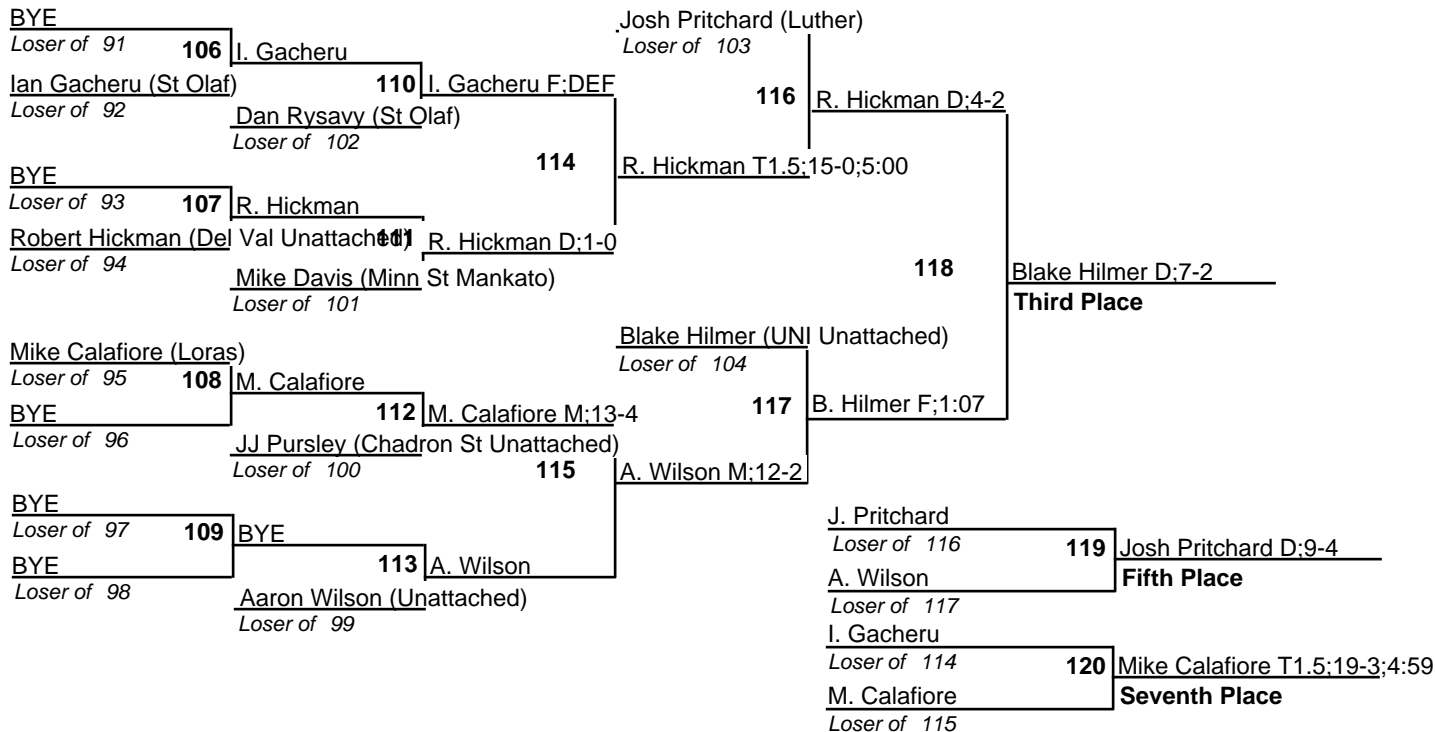

2008 National College Wrestling Open

1 March 2008

125

2008 National College Wrestling Open

1 March 2008

133

2008 National College Wrestling Open

1 March 2008

2008 National College Wrestling Open

1 March 2008

149

2008 National College Wrestling Open

1 March 2008

2008 National College Wrestling Open

1 March 2008

165