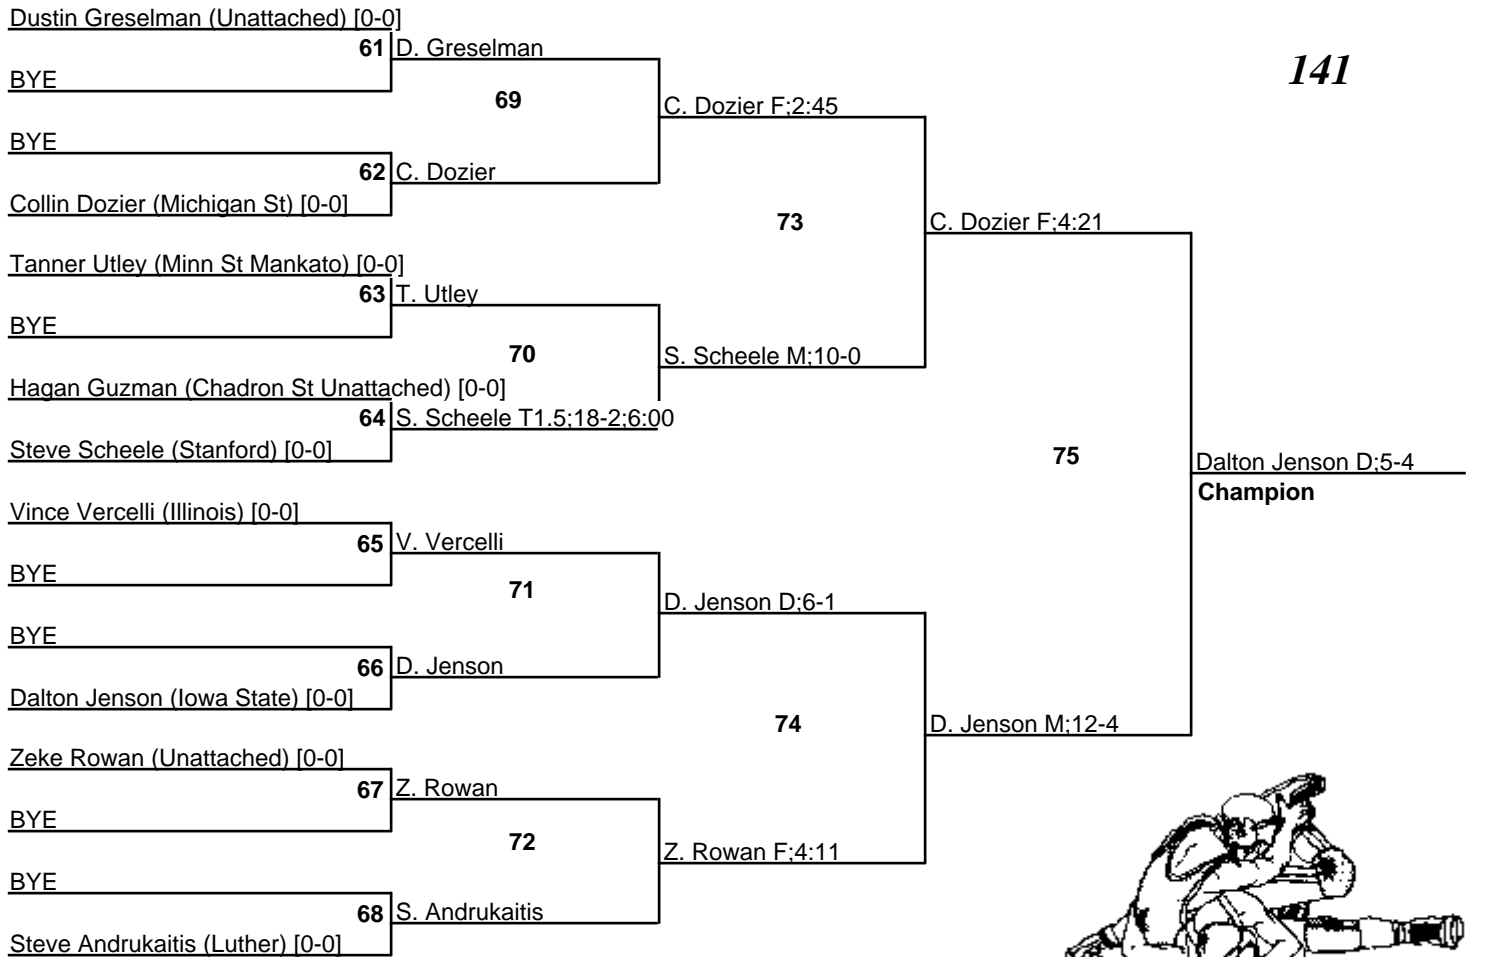

2008 National College Wrestling Open

1 March 2008

125

2008 National College Wrestling Open

1 March 2008

133

2008 National College Wrestling Open

1 March 2008