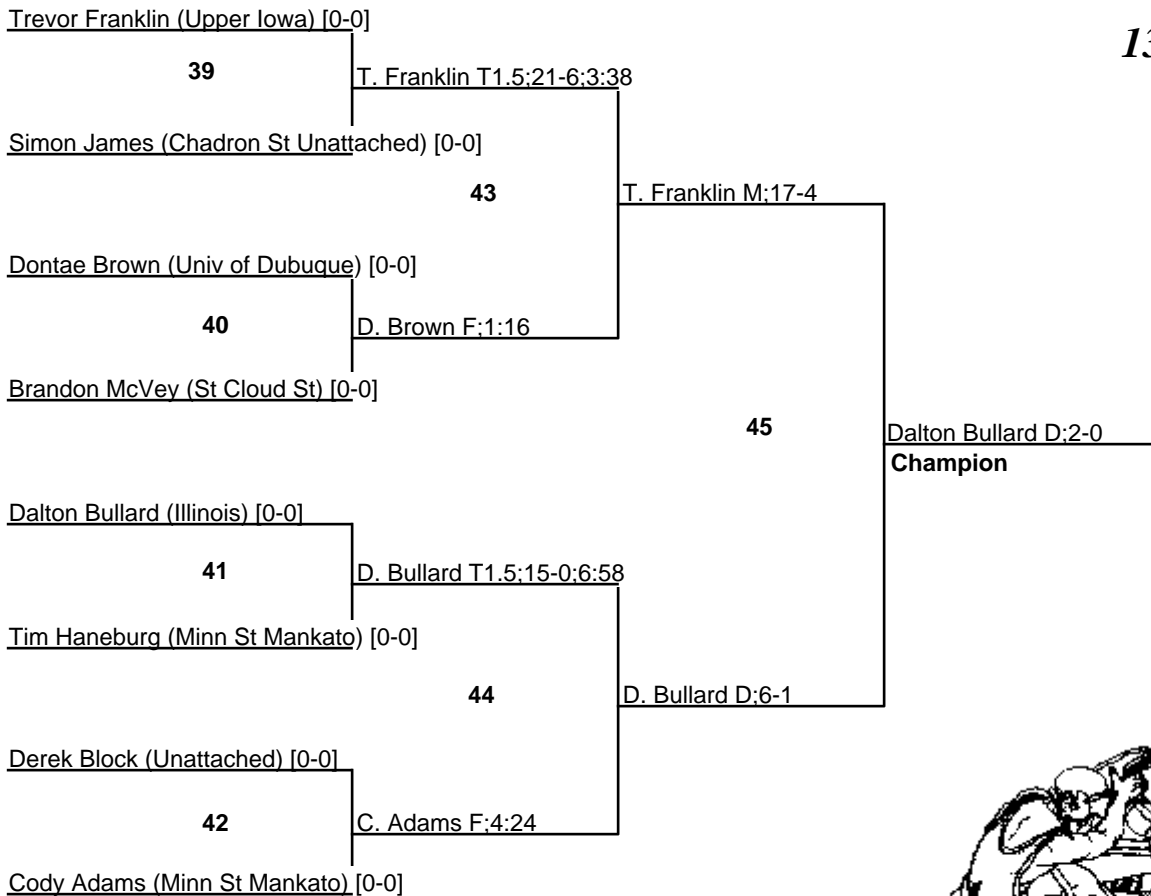

2008 National College Wrestling Open

1 March 2008

125

2008 National College Wrestling Open

1 March 2008

133

2008 National College Wrestling Open

1 March 2008