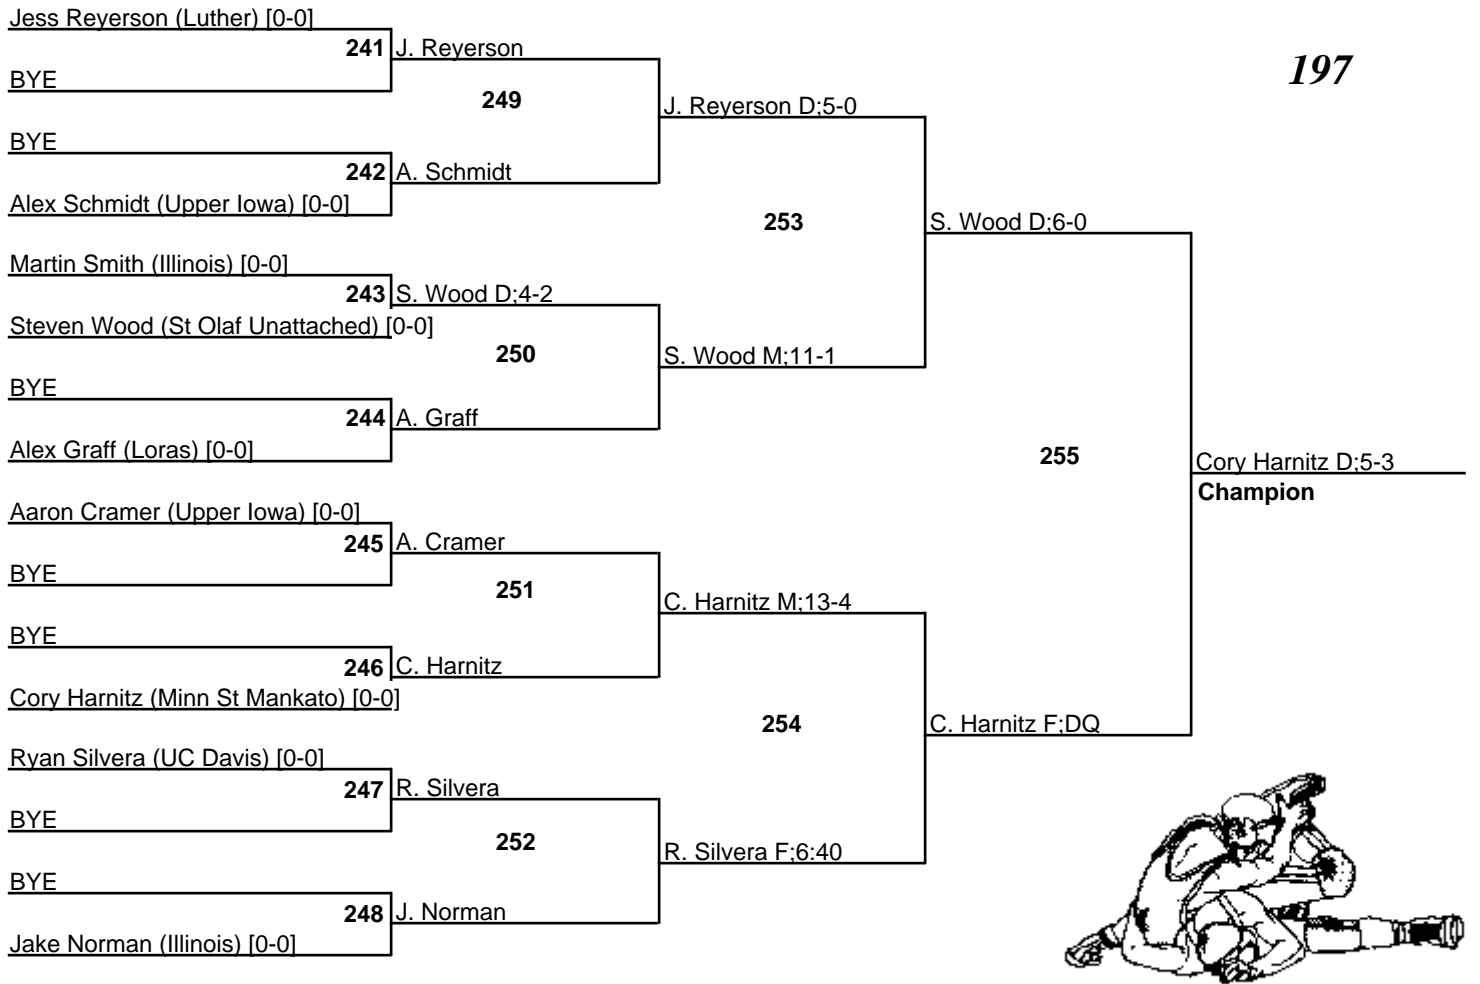

2008 National College Wrestling Open

1 March 2008

174

2008 National College Wrestling Open

1 March 2008

2008 National College Wrestling Open

1 March 2008

2008 National College Wrestling Open