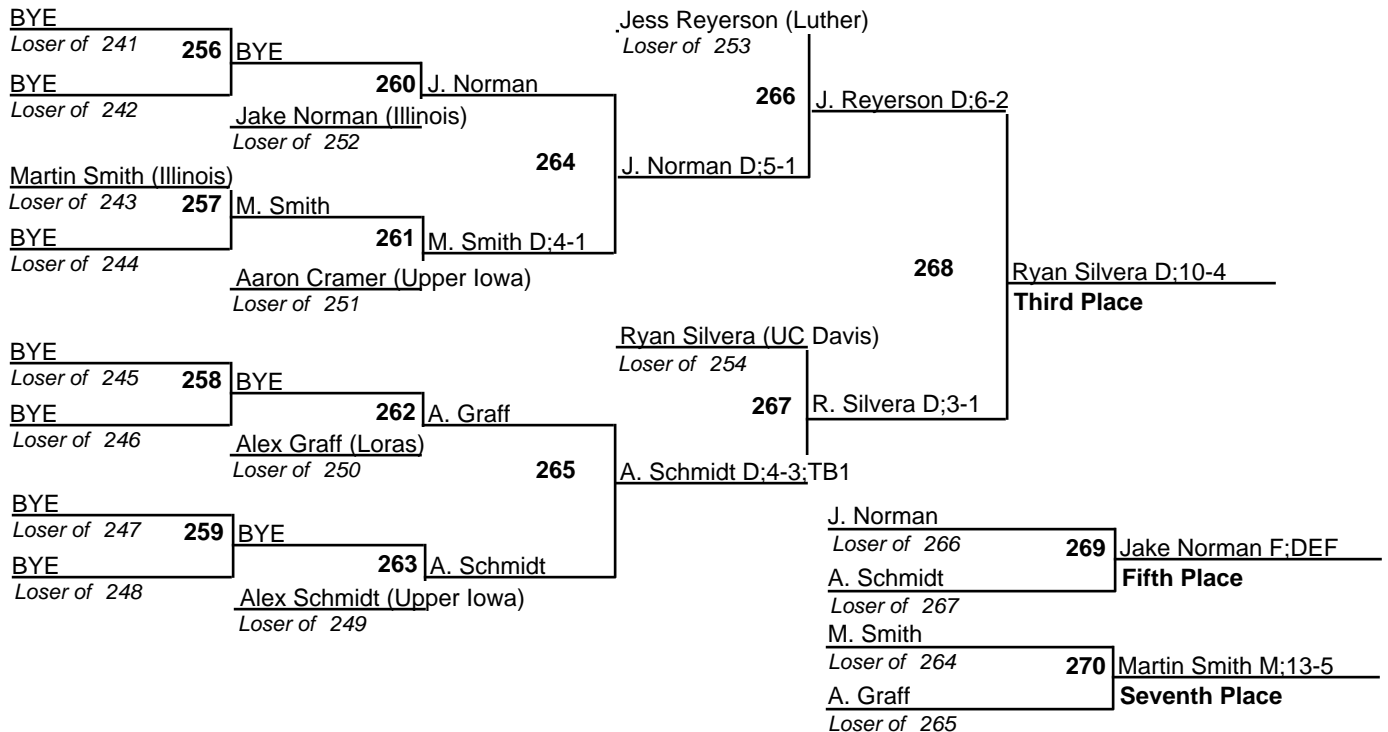

J. Phillips

Loser of 177

BYE

Loser of 174

180

Seventh Place

BYE

Loser of 175

2008 National College Wrestling Open

1 March 2008

174

2008 National College Wrestling Open

1 March 2008

2008 National College Wrestling Open

1 March 2008

2008 National College Wrestling Open