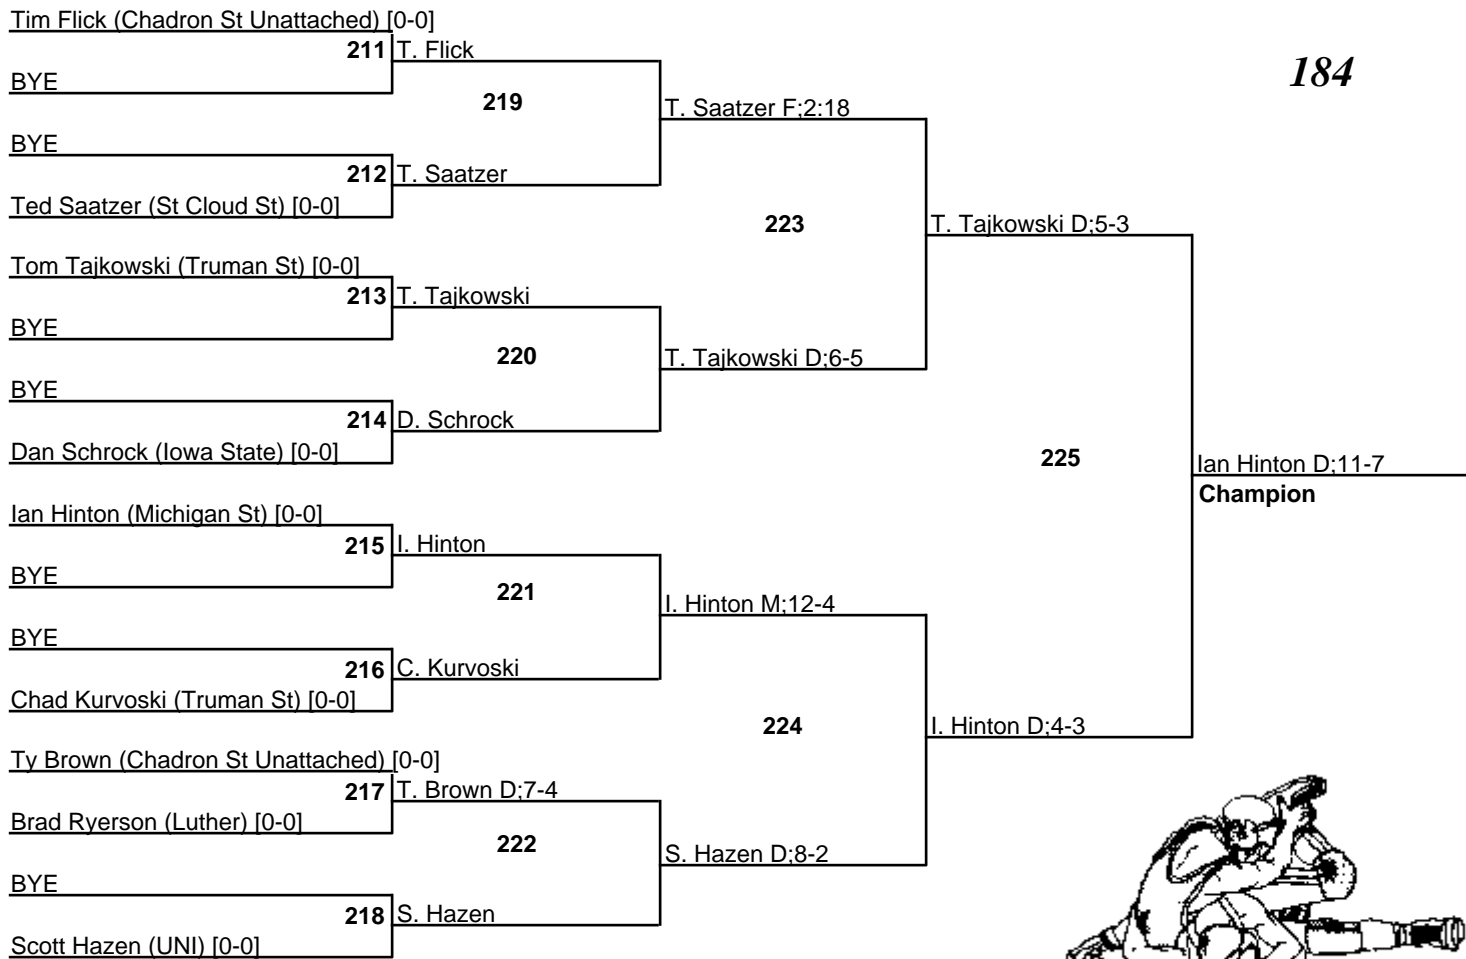

2008 National College Wrestling Open

1 March 2008

174

2008 National College Wrestling Open

1 March 2008

2008 National College Wrestling Open

1 March 2008

2008 National College Wrestling Open