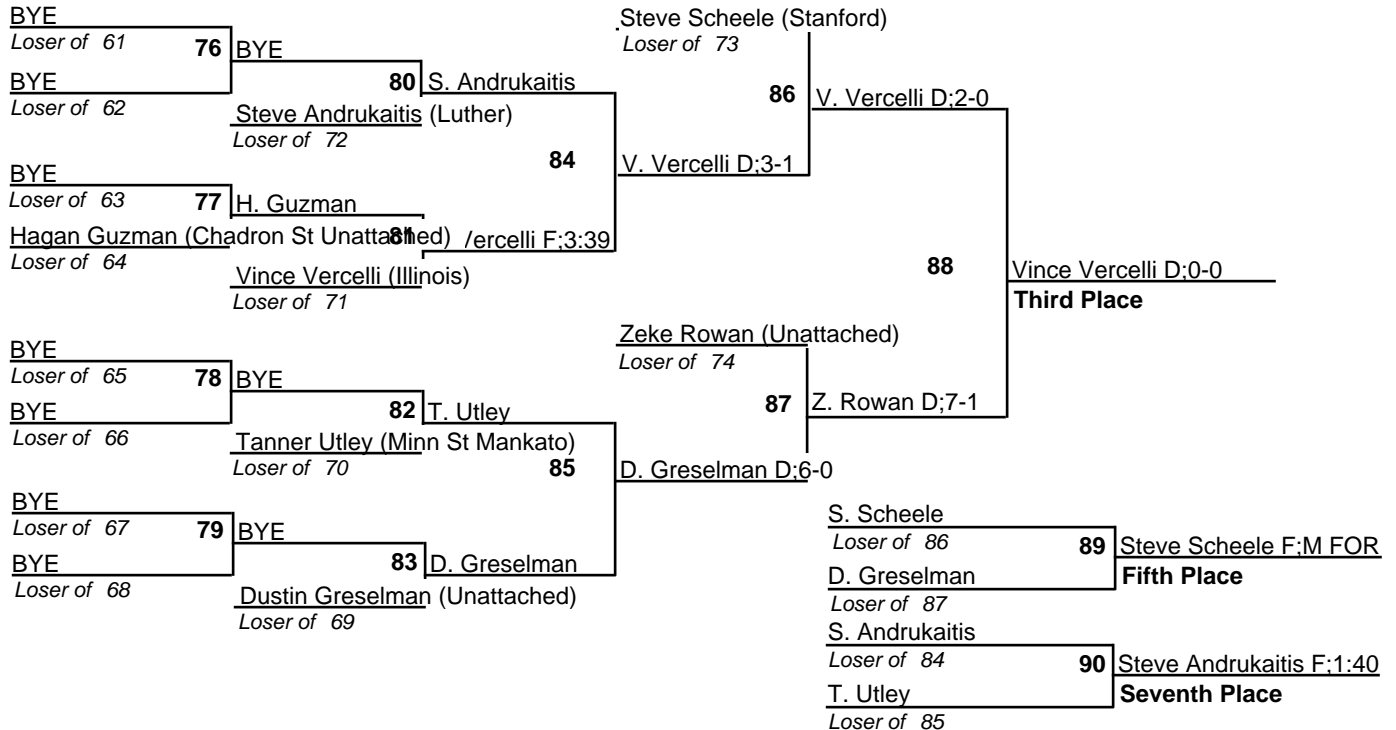

2008 National College Wrestling Open

1 March 2008

125

2008 National College Wrestling Open

1 March 2008

133

2008 National College Wrestling Open

1 March 2008

2008 National College Wrestling Open

1 March 2008

149

2008 National College Wrestling Open

1 March 2008

2008 National College Wrestling Open

1 March 2008

165