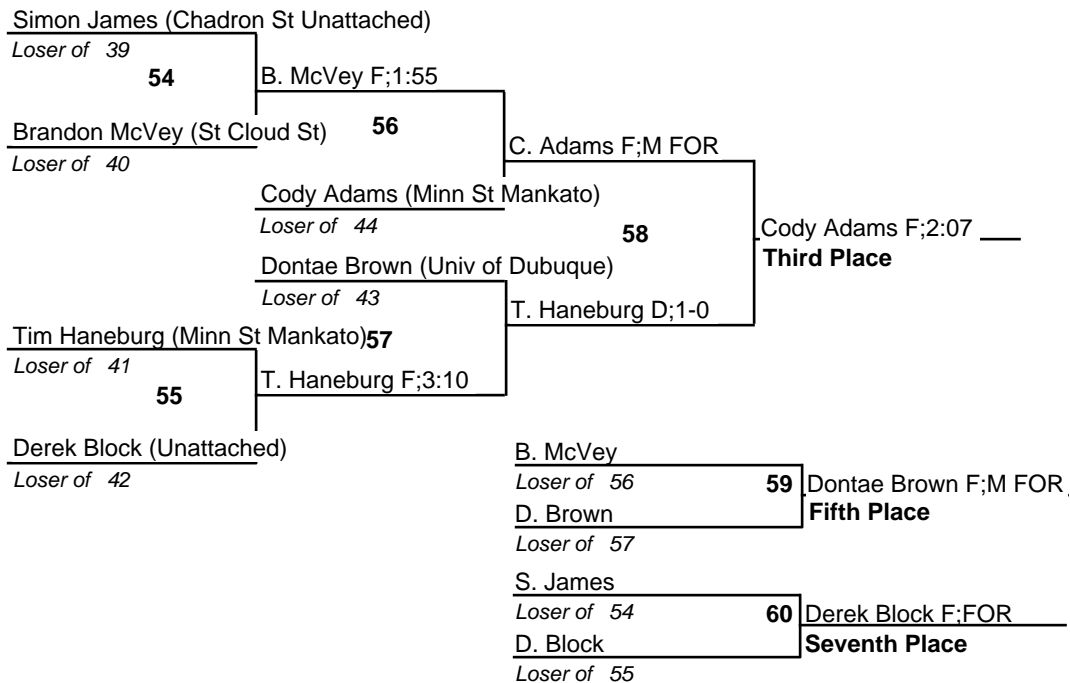

2008 National College Wrestling Open

1 March 2008

125

2008 National College Wrestling Open

1 March 2008

133

2008 National College Wrestling Open

1 March 2008

2008 National College Wrestling Open

1 March 2008

149

2008 National College Wrestling Open

1 March 2008

2008 National College Wrestling Open

1 March 2008

165