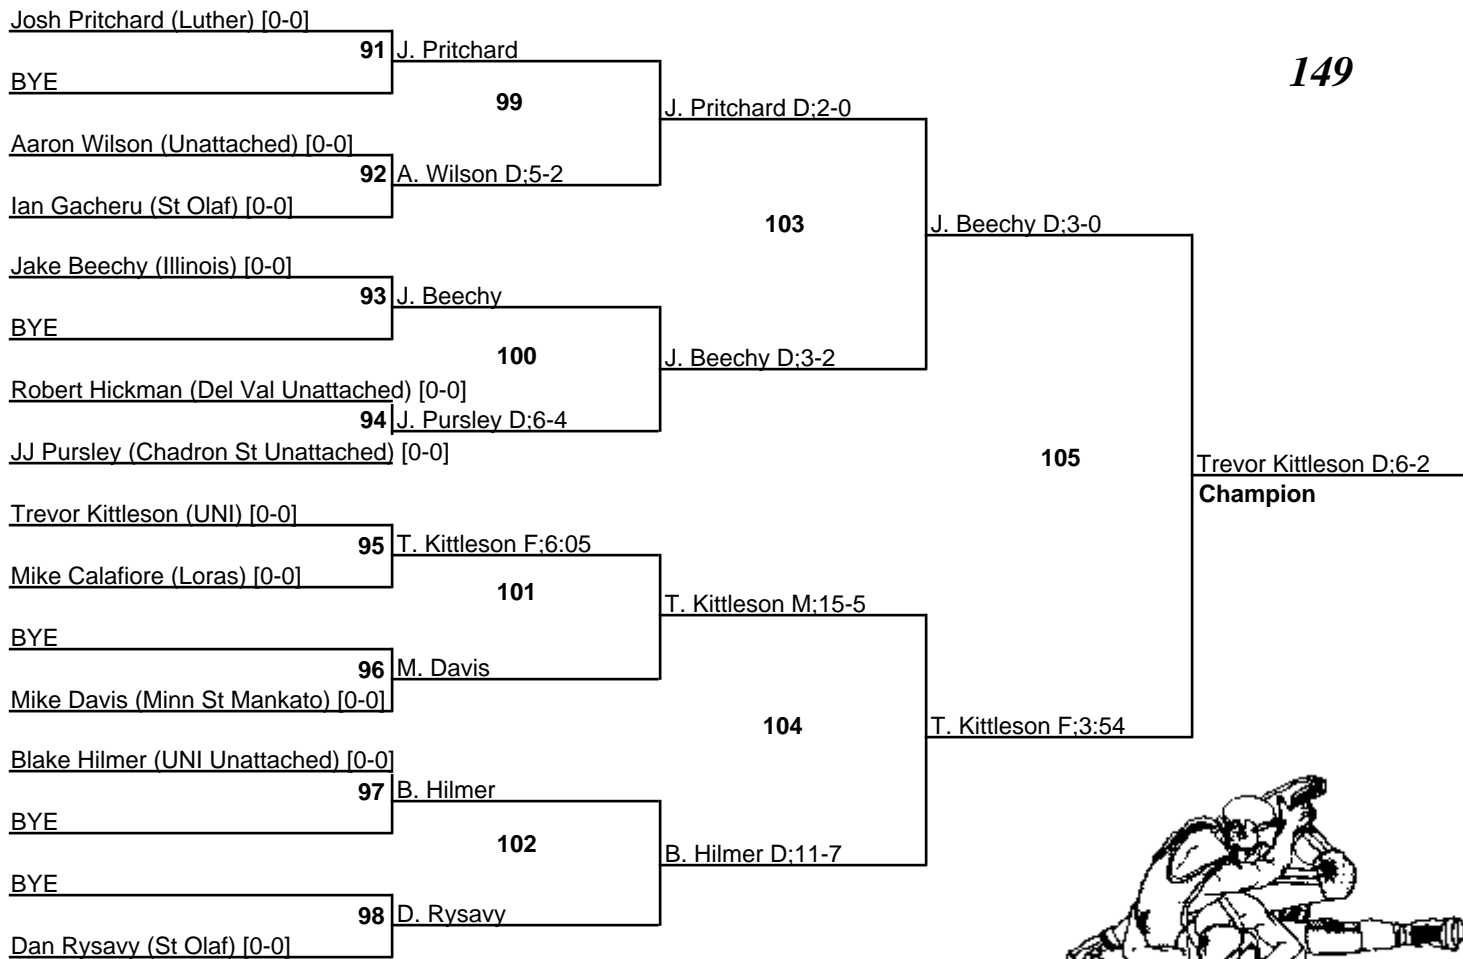

2008 National College Wrestling Open

1 March 2008

149