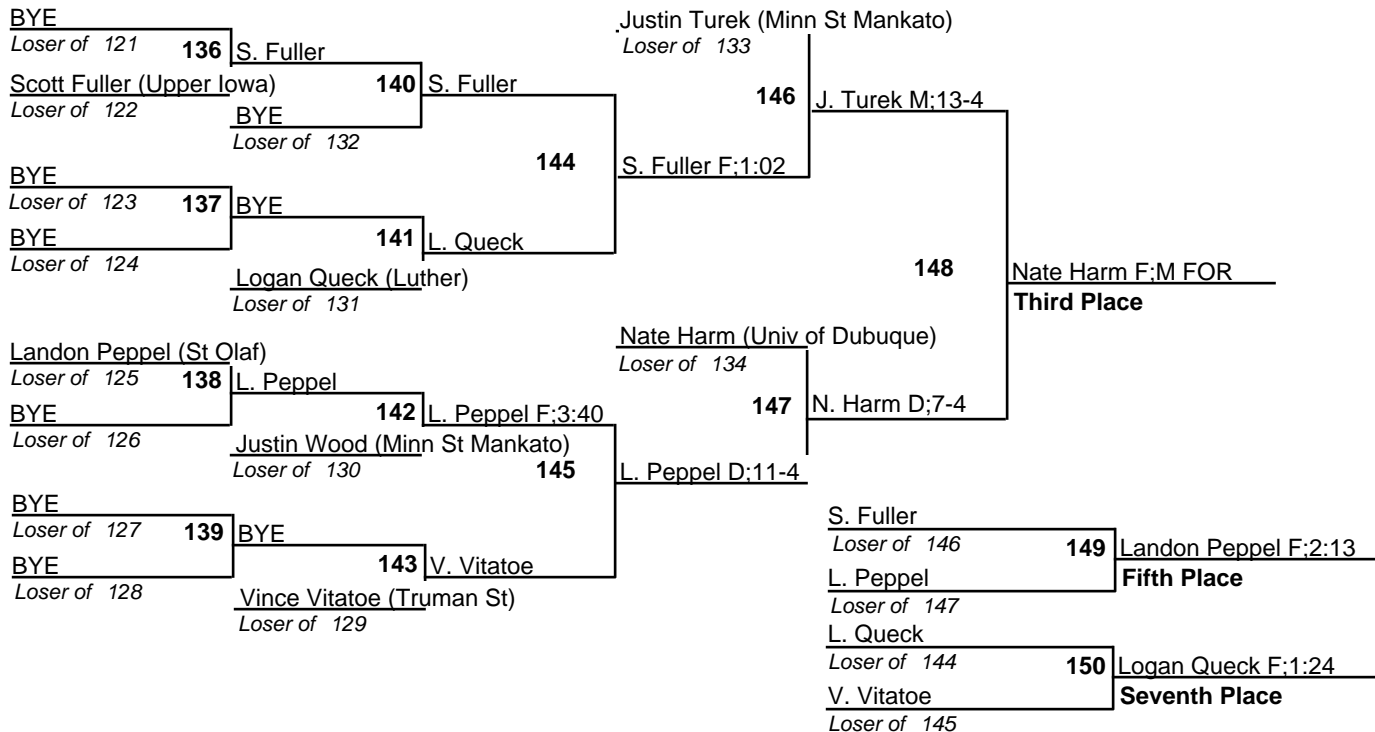

2008 National College Wrestling Open

1 March 2008

149

2008 National College Wrestling Open

1 March 2008

2008 National College Wrestling Open

1 March 2008

165