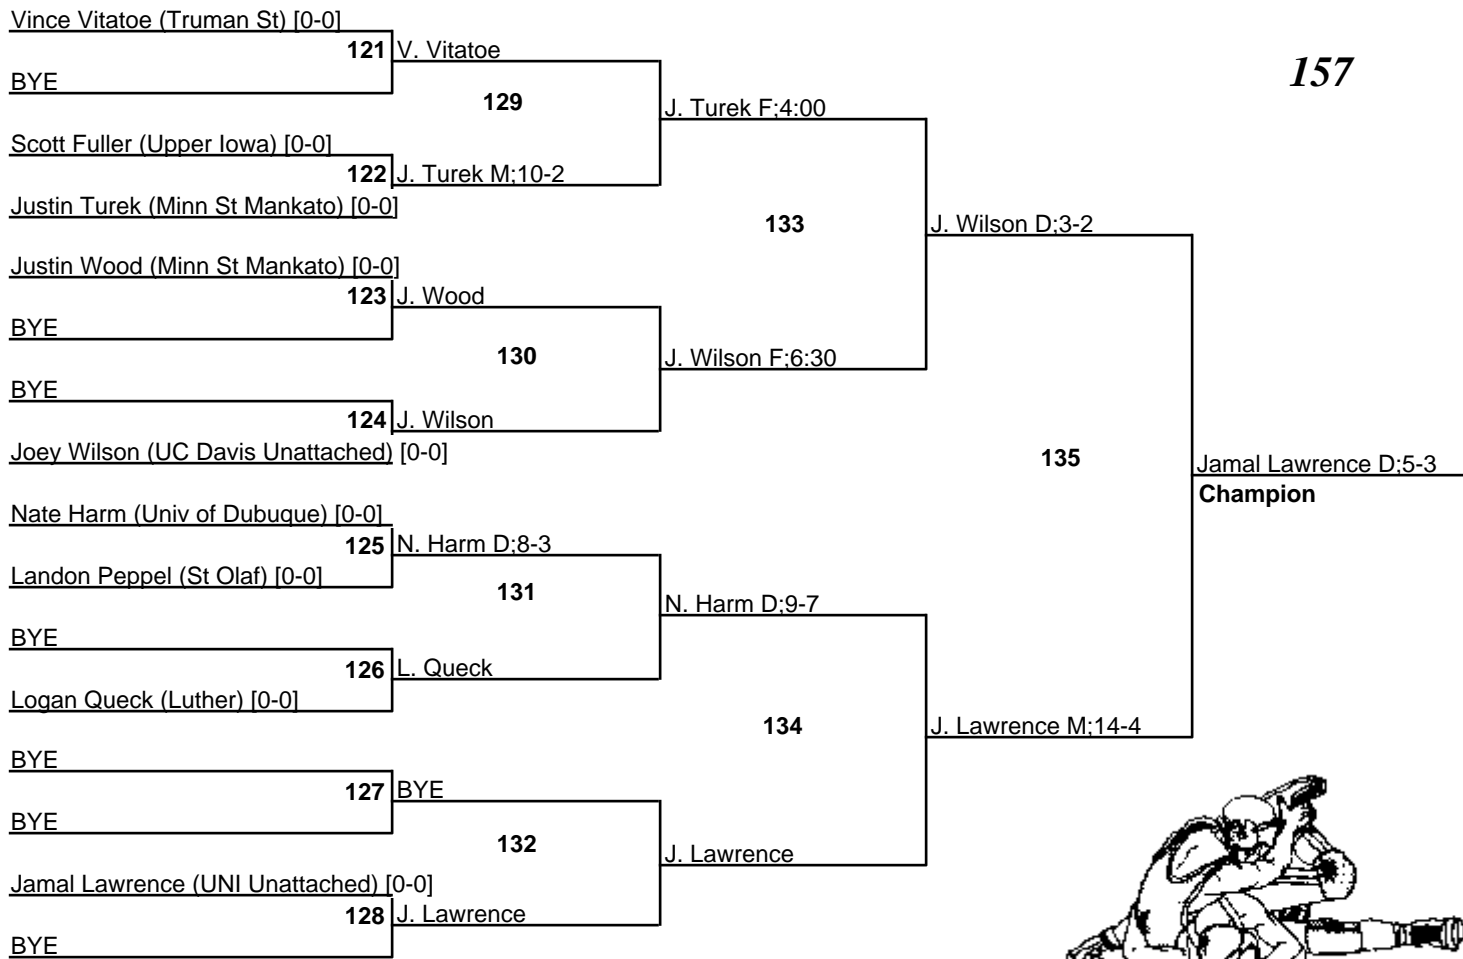

2008 National College Wrestling Open

1 March 2008

149

2008 National College Wrestling Open

1 March 2008

2008 National College Wrestling Open

1 March 2008

165