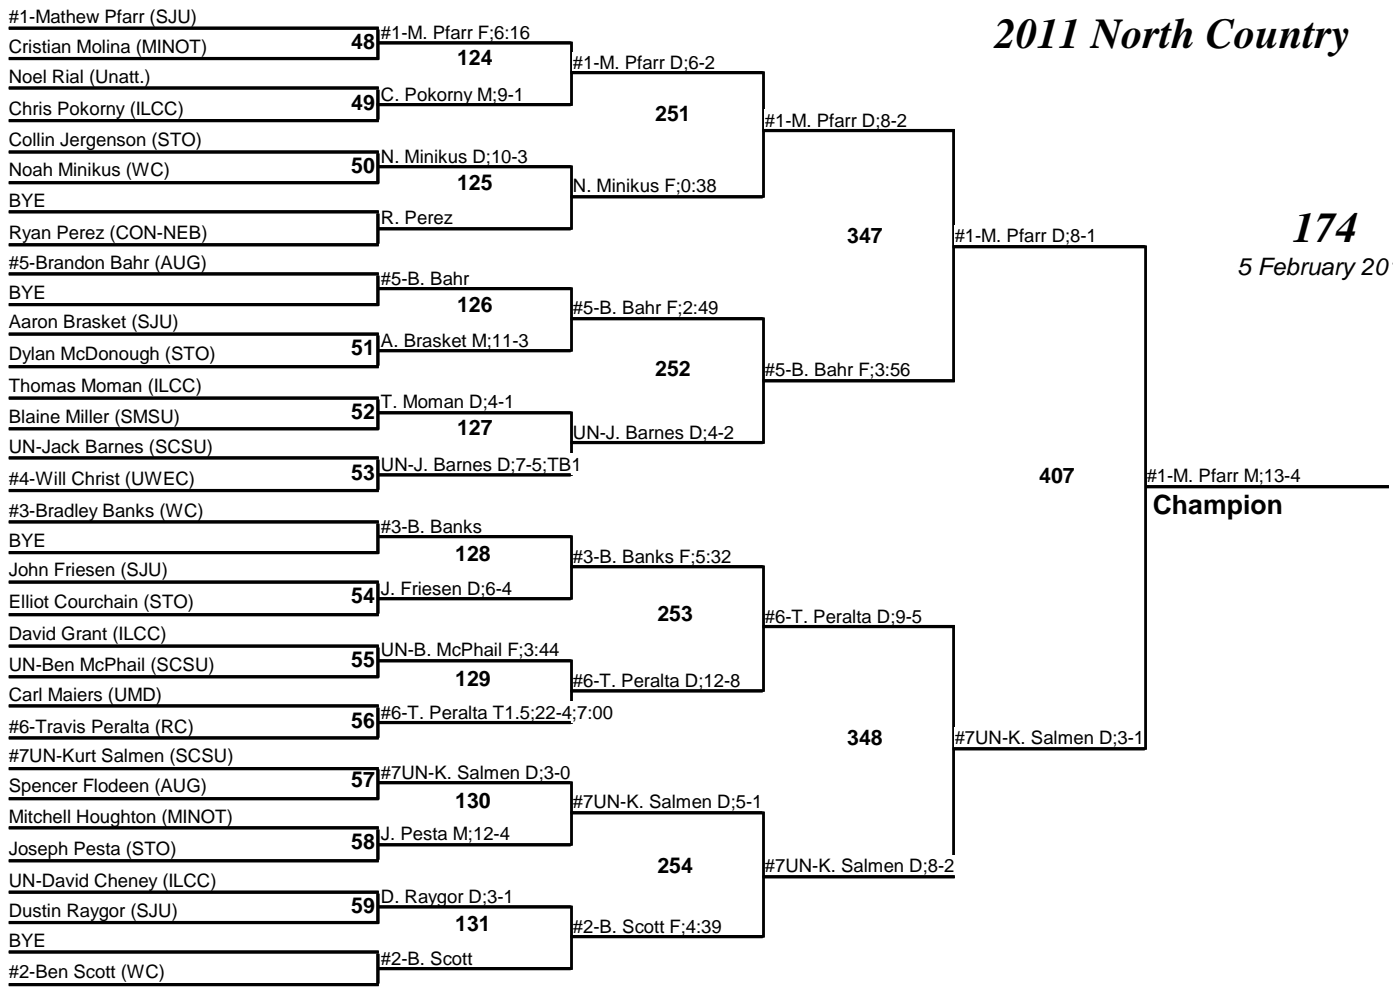

2011 North Country

174
5 February 2011