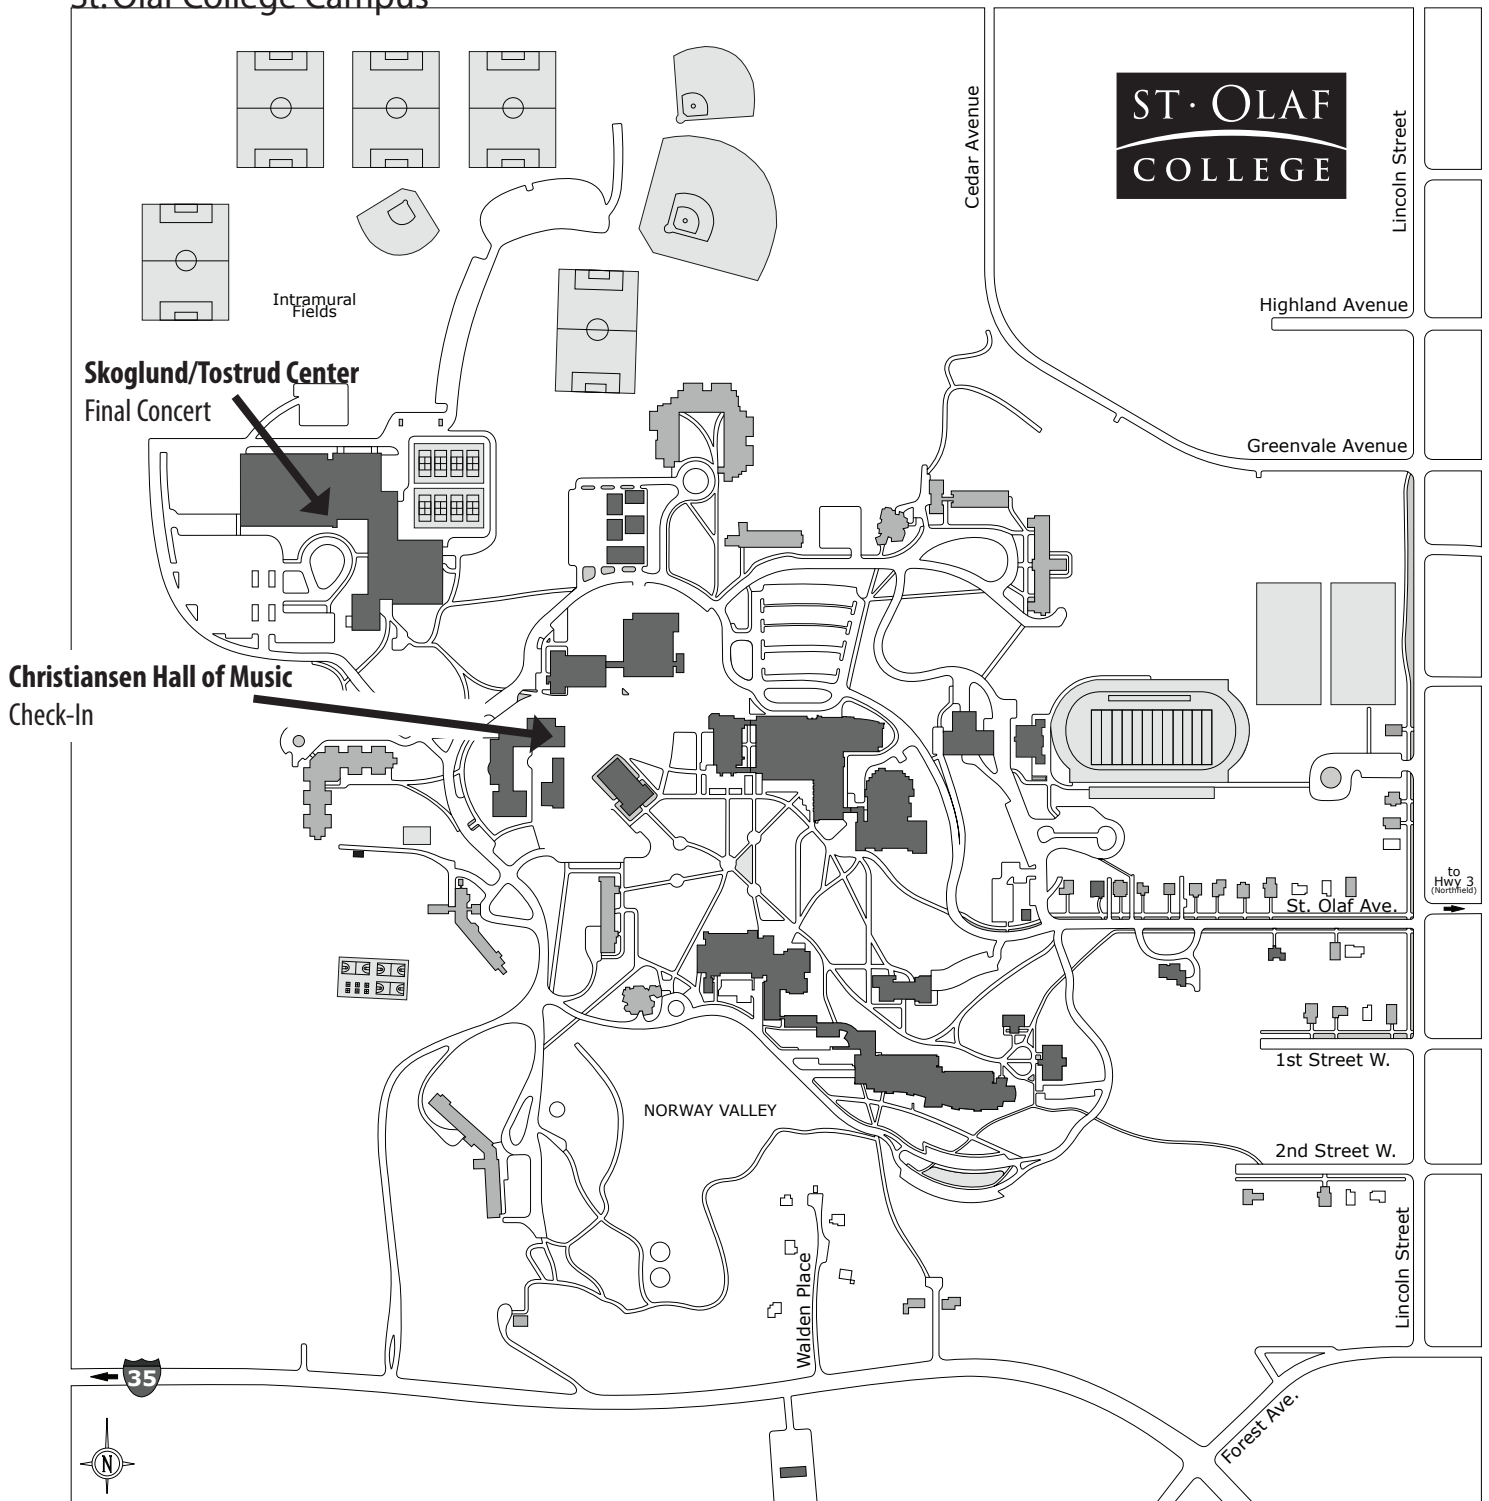

St. Olaf College Campus

Directions to St. Olaf College

From 135

Take exit 69 (the Northfield exit) to the east (left if you are headed south, right if you are headed north). You will be on Hwy 19. Drive about 6 miles and then watch the left side of the road for the St. Olaf entrance which is marked by a large limestone sign and a flag pole with St. Olaf banners. Go up the hill and you will be on the ring road.

From Cedar Avenue (Hwy 77/Hwy 23)

Take Cedar/Hwy 77 southbound through Apple Valley and Lakeville. Note that south of Apple Valley Cedar becomes Hwy 23 instead of Hwy 77. At two points on the route the road will take 90 degree turns; watch the signs and remain on Hwy 23/Cedar Avenue. When you reach a stop sign on the edge of Northfield, turn right onto Lincoln Avenue and drive 2 blocks until the next stop sign at St. Olaf Avenue. Turn right on St. Olaf Avenue and continue until you reach the campus in two blocks.