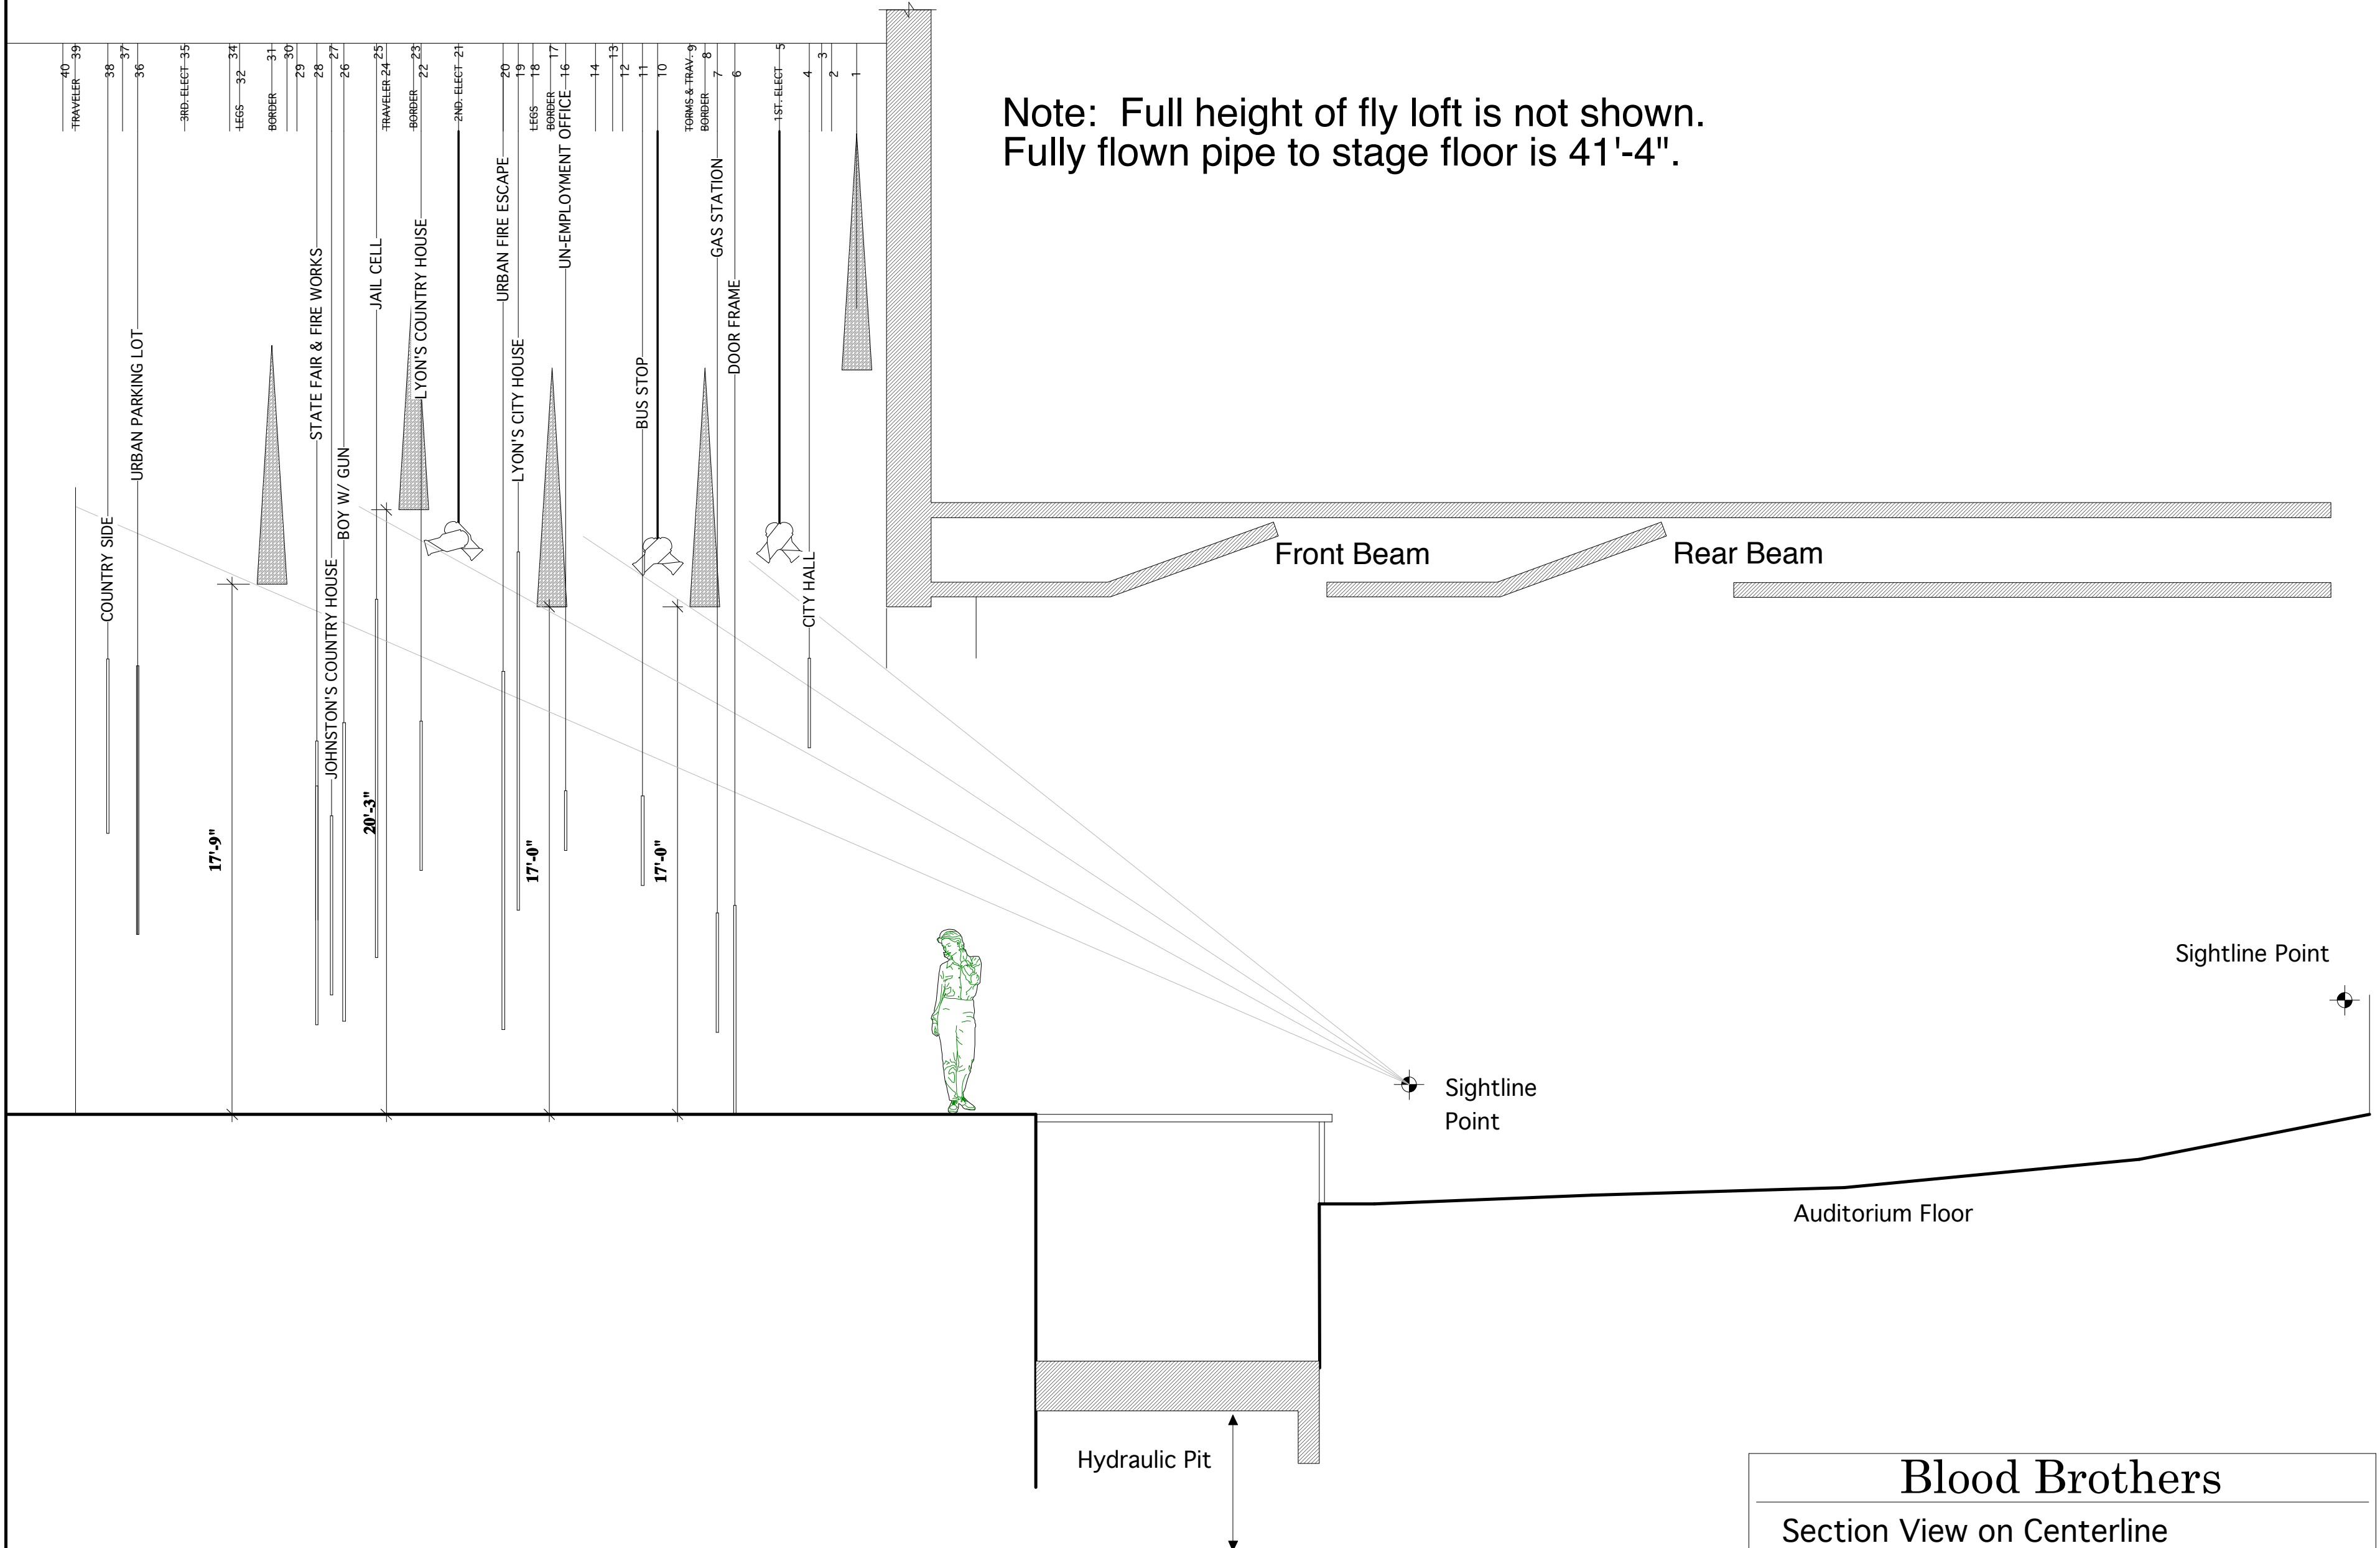

Note: Full height of fly loft is not shown.  
Fully flown pipe to stage floor is 41'-4".

<b>Blood Brothers</b>	
Section View on Centerline	
St. Olaf Kelsey Theater	
Scale: 1/4" = 1'-0"	
B. Bjorklund	October 19, 2007