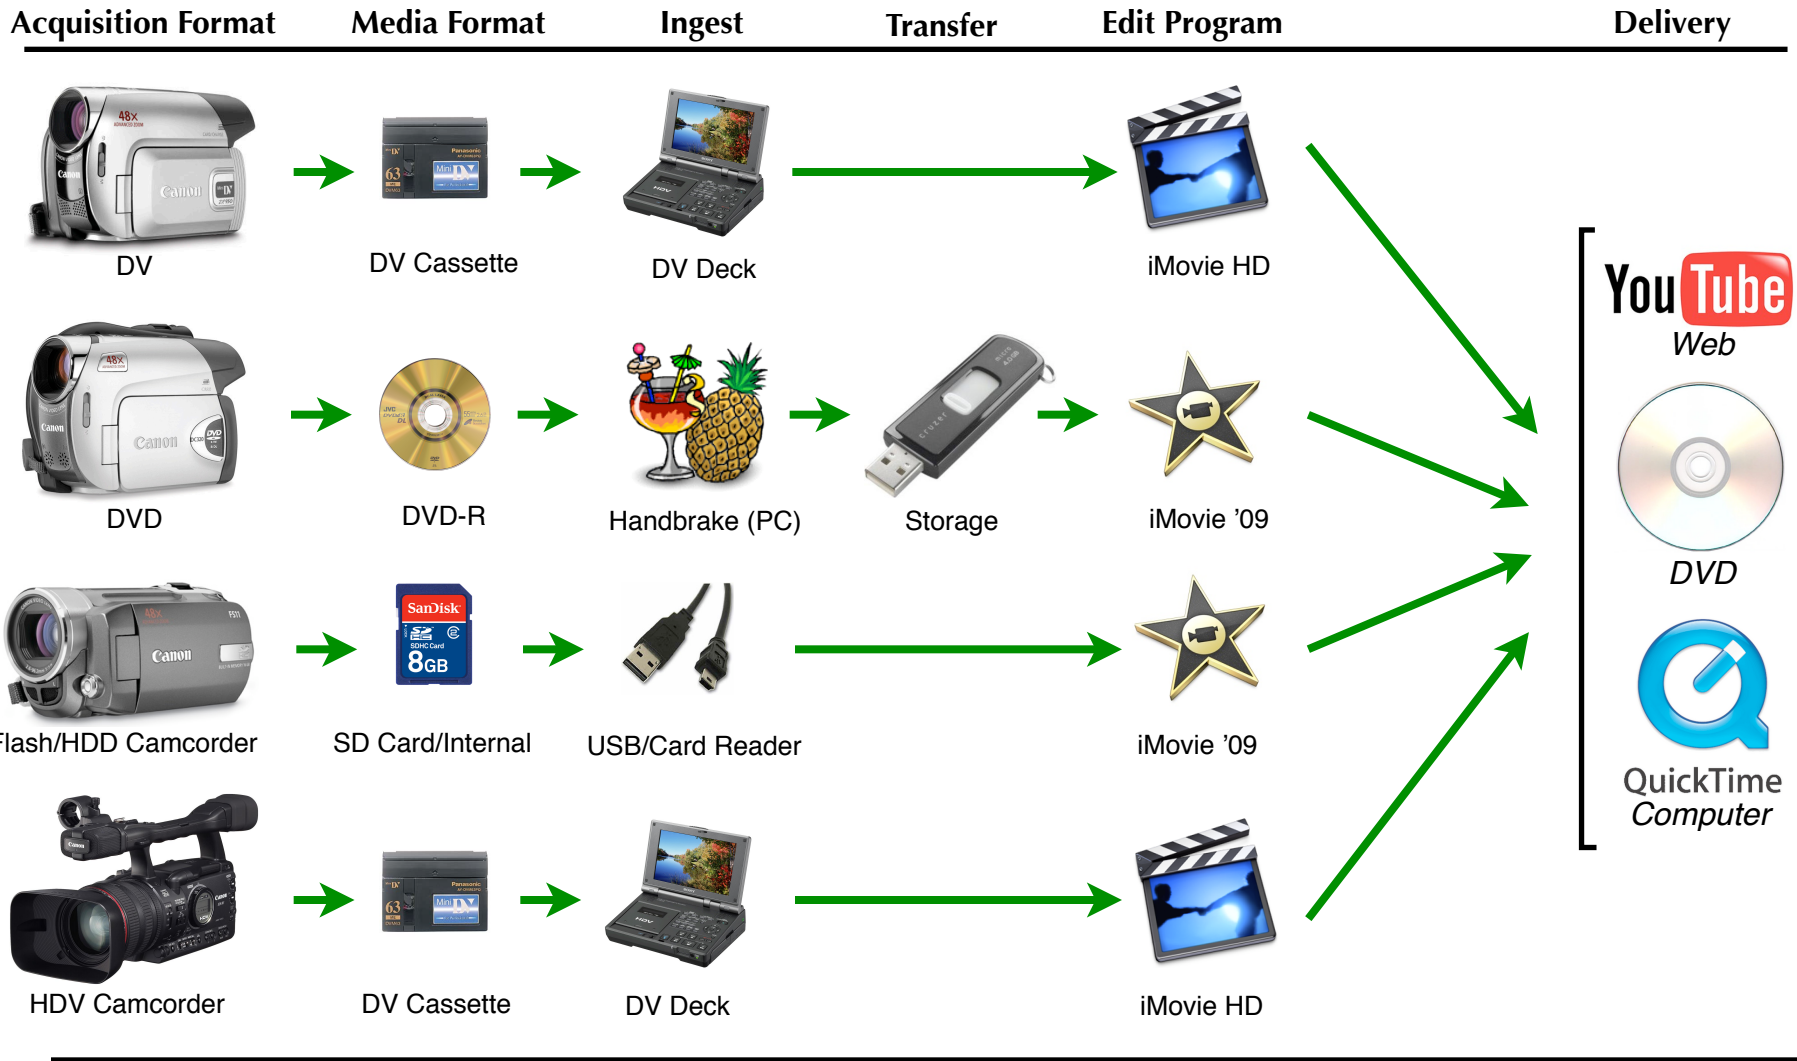

VIDEO EDITING SAMPLE WORKFLOWS ST. OLAF COLLEGE IIT

Supported Formats

Available Editing Software