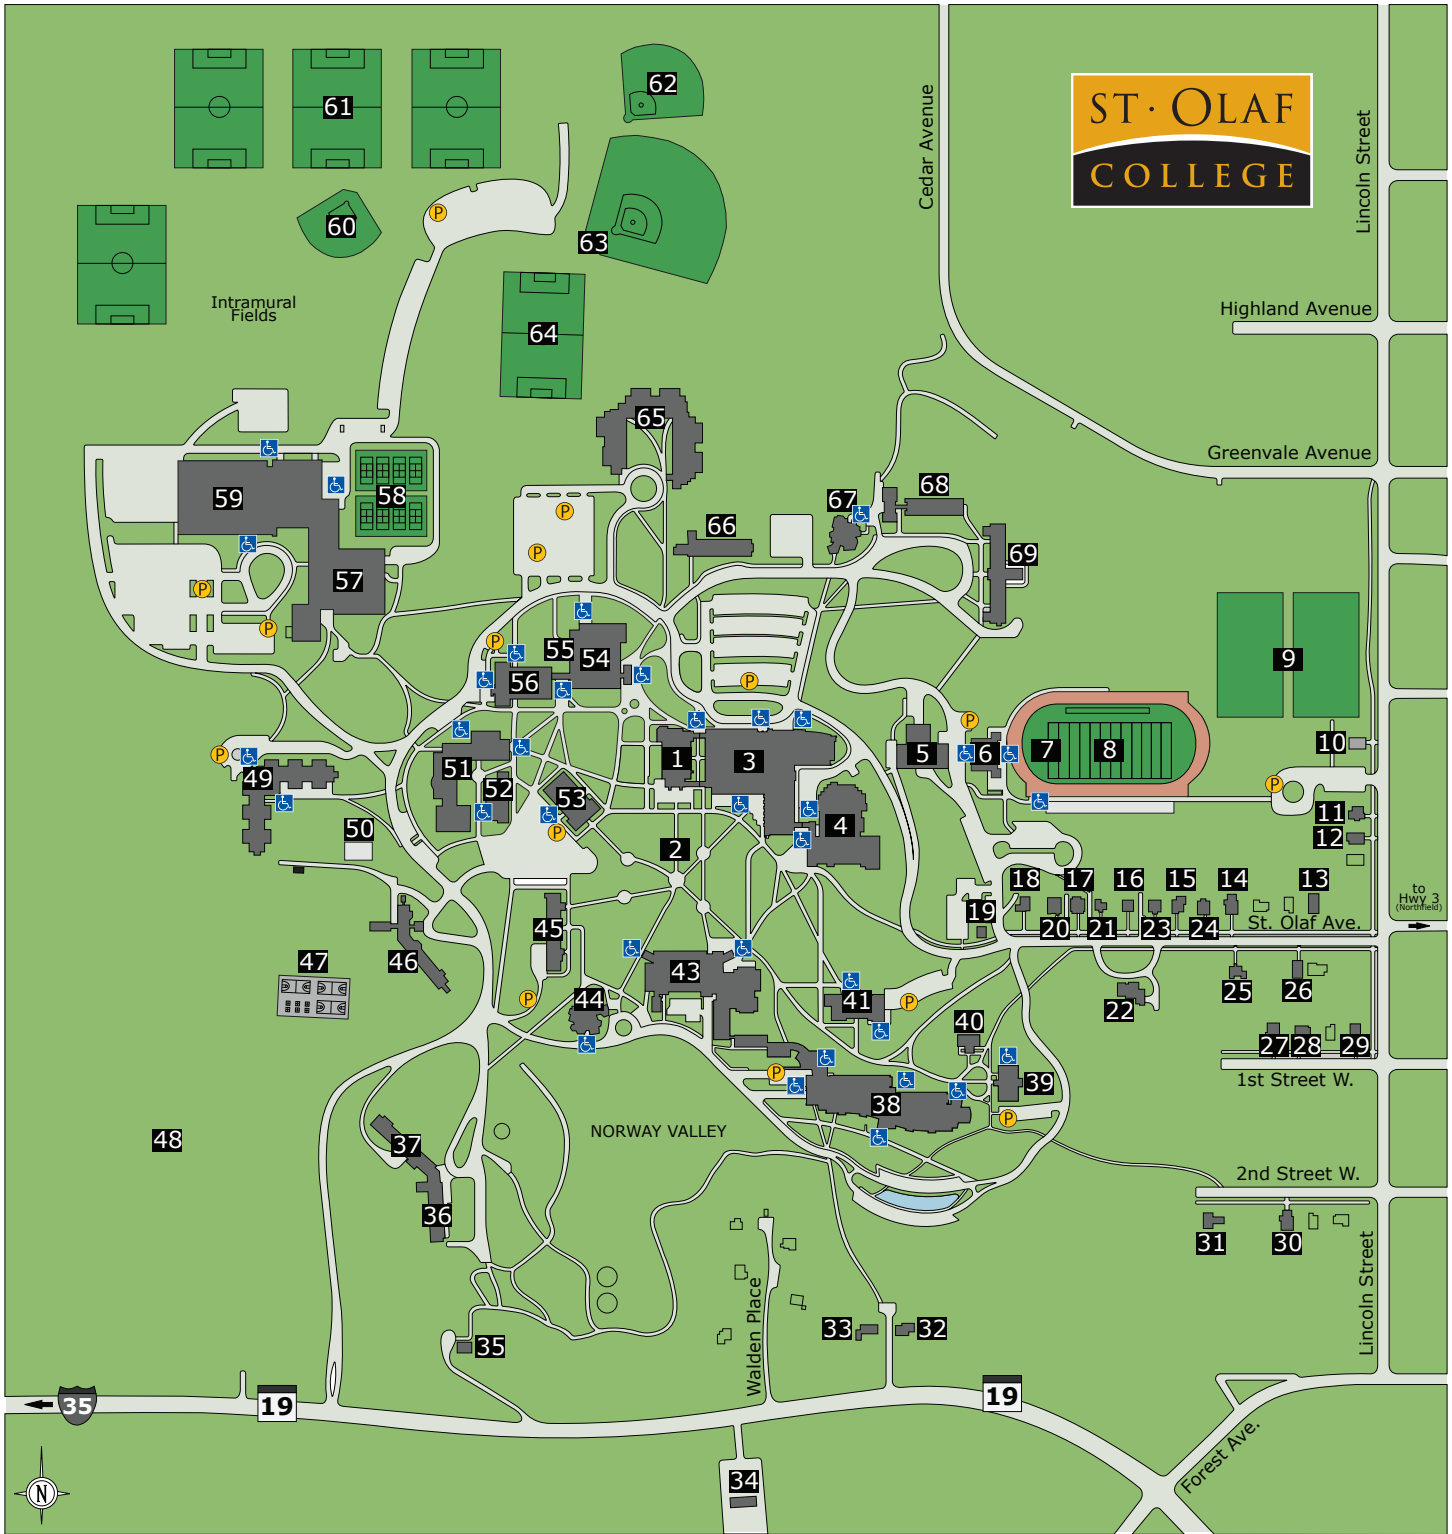

# St. Olaf College Accessibility Map

**Accessible Entrance**

**Accessible Parking**

Aaker House .....	32
Ade Christenson Complex .....	7
Administration Building .....	56
Baseball Practice Field .....	62
Boe House .....	20
Boe Memorial Chapel .....	1
Buntrock Commons .....	3
Carlson Tennis Courts .....	58
Christiansen Hall of Music .....	51
Disc Golf Course .....	48
Dittmann Center .....	54
Ellingson Hall .....	68
Felland House .....	23
Finholt House .....	31

Flaten House .....	35
Football Practice Fields .....	9
Forest Inn .....	33
Granskou Complex .....	55
Haldorsen House .....	10
Hilleboe Hall .....	36
Holland Hall .....	41
Holland House .....	25
Holstad House .....	26
Hoyme Basketball/4-Square Cts. ....	47
Hoyme Hall .....	46
Huggenvik House .....	16
Johnson House .....	13
Kildahl Hall .....	66
Kittelsby Hall .....	37
Larson Hall .....	44
Larson House .....	27
Lee House .....	24

Lincoln Inn .....	11
Lincoln Manor .....	12
Mabel Shirley Field .....	60
Madson Facilities Building .....	5
Manitou Field .....	8
Mark Almli Baseball Field .....	63
Melby Hall .....	45
Mohn Hall .....	67
Mohn House .....	15
Old Main .....	39
President's House .....	22
Pump House .....	19
Rand Hall .....	65
Regents Hall .....	38
Rolf Melby Soccer Field .....	64
Rølvaag Memorial Library .....	4
Rose House .....	29
Sand Volleyball Court .....	50

Schmidt House .....	14
Skifter Hall .....	52
Skoglund Athletic Center .....	57
Soccer Practice Fields .....	61
Sovik House .....	30
Speech-Theater Building .....	53
St. John's House .....	17
Steenland Hall .....	40
Swanson House .....	28
Thompson House .....	18
Thorson Hall .....	69
Tom Porter Hall .....	6
Tomson Hall .....	43
Tostrud Center .....	59
Warehouse .....	34
Wind Chime Memorial .....	2
Ytterboe Hall .....	49
Ytterboe House .....	21