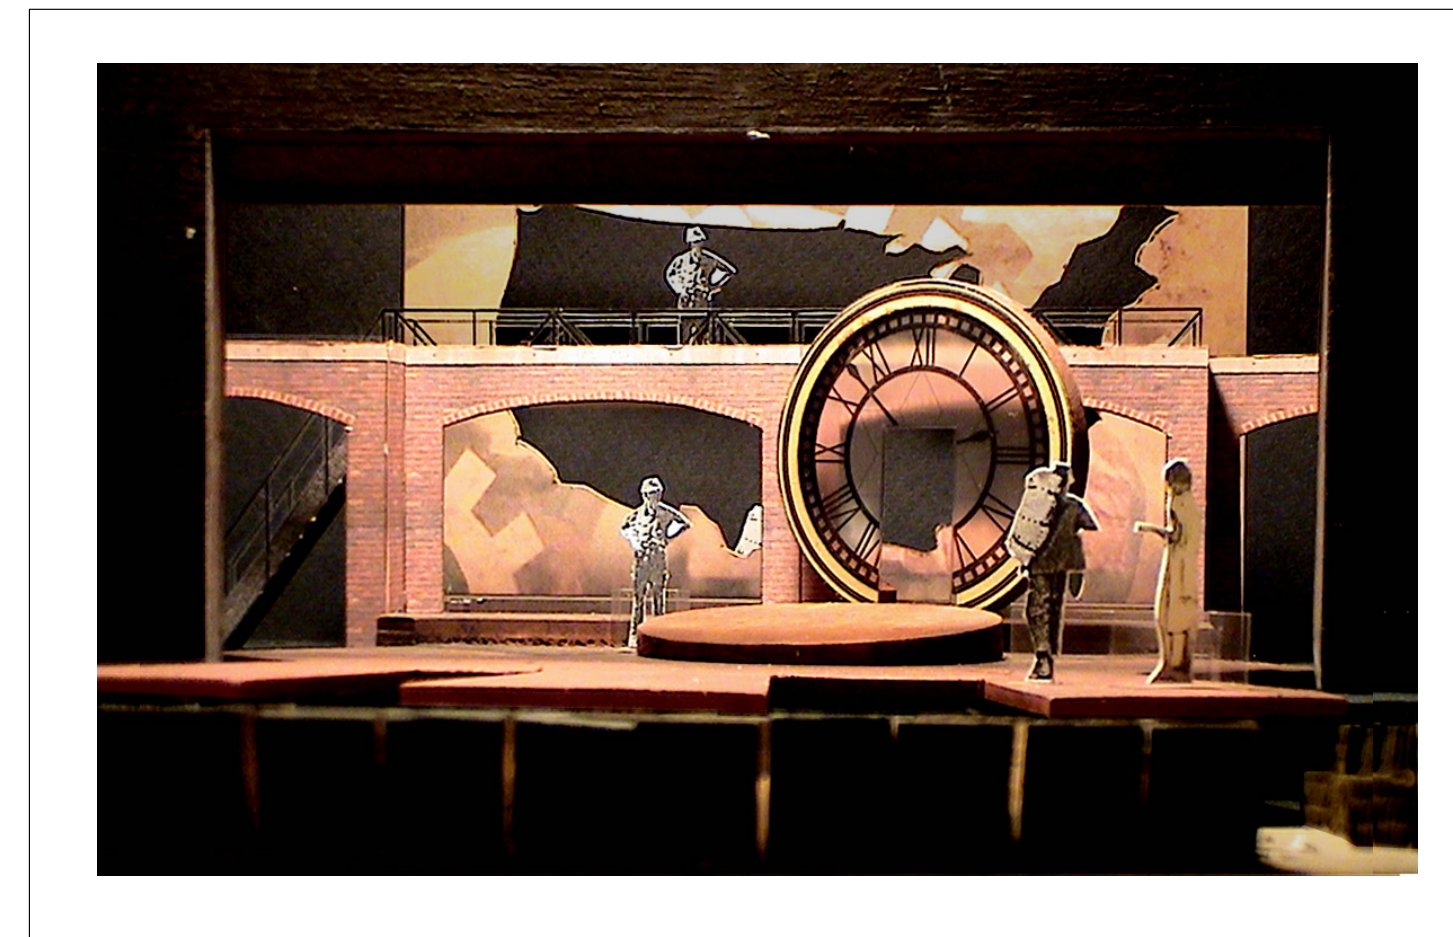

# The American Clock

Floorplan

Platforms and Stairs

Brick Wall Panels and Archways

Clock Unit

The American Clock	
St. Olaf Kelsey Theatre	
Technical Drawing Cover Page	
Date: 9/05/03	Scale: N/A
B. Bjorklund	Revision: 0
1 of	