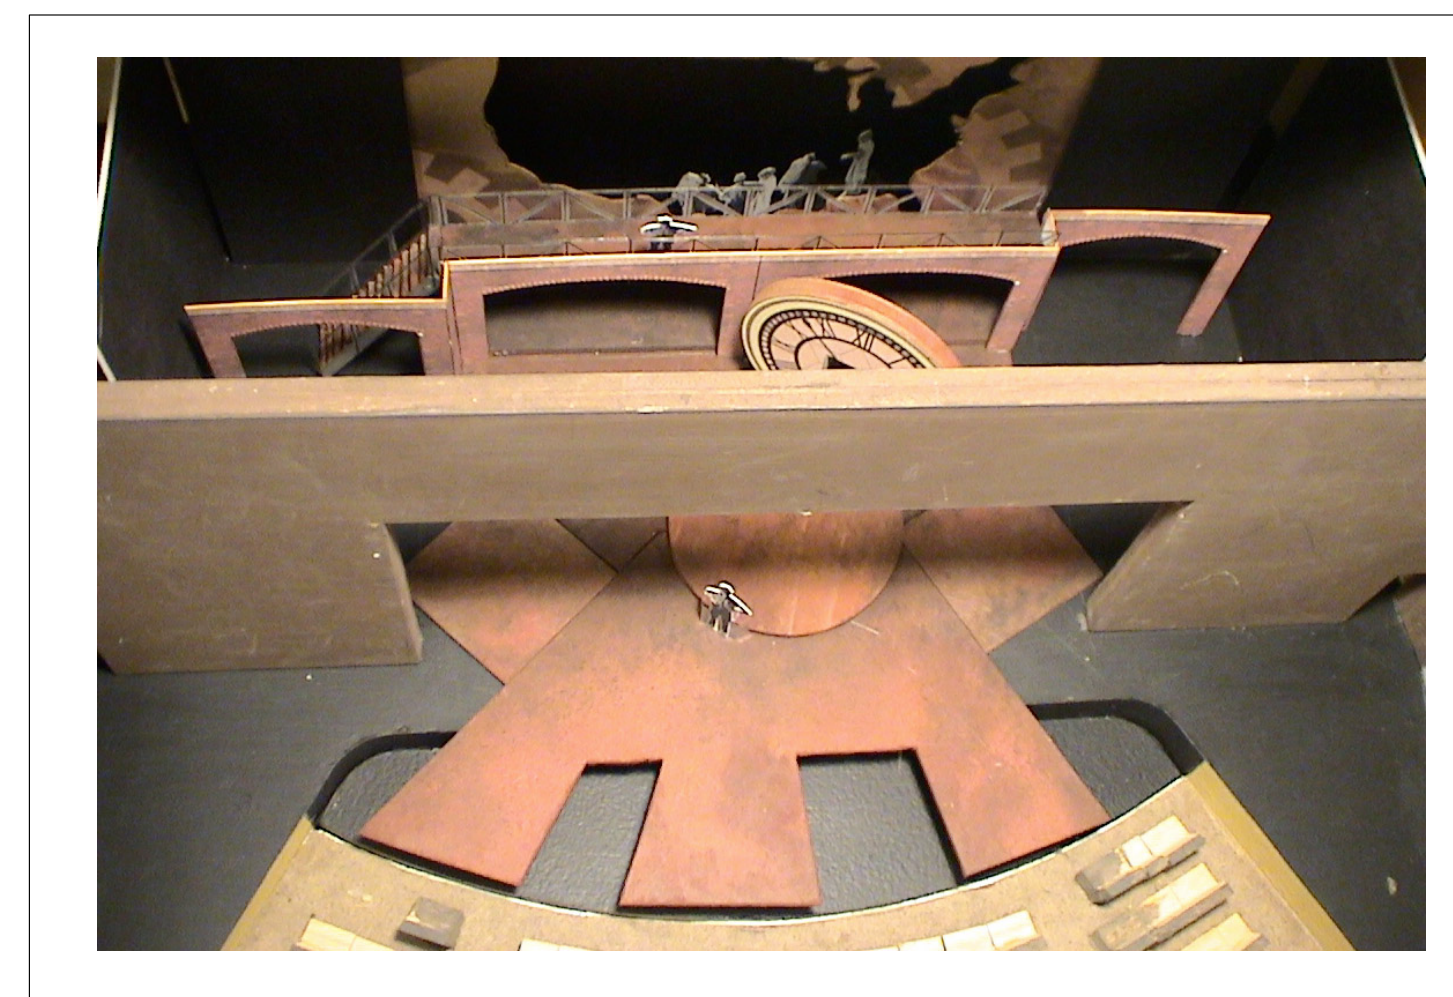

# The American Clock

Floorplan

Platforms and Stairs

Brick Wall Panels and Archways

Clock Unit

The American Clock	
St. Olaf Kelsey Theatre	
Technical Drawing Cover Page	
Date: 9/05/03	Scale: N/A
B. Bjorklund	Revision: 0
1 of	