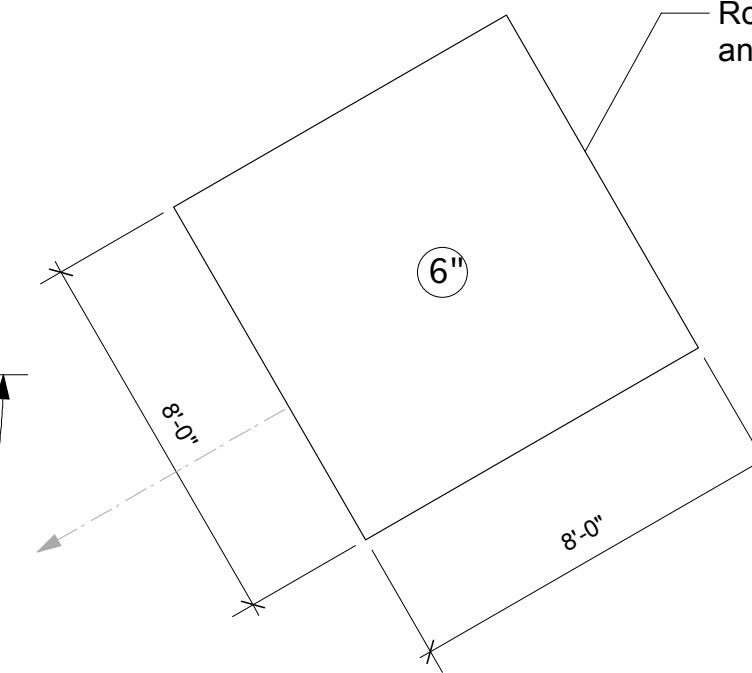

Rolling Platform: Tracked and using fixed casters

Rolling Platform: Tracked and using fixed casters

The American Clock	
St. Olaf Kelsey Theatre	
Details: Platforms and stairs	
Date: 9/05/03	Scale: 1/4"=1'-0"
B. Bjorklund	Revision: 0