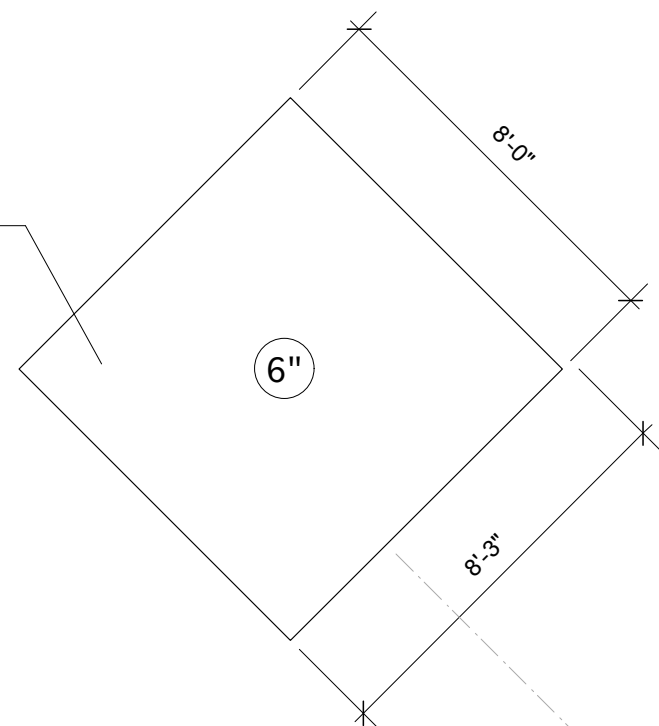

Rolling Platform: Tracked and using fixed casters

Rolling Platform: Tracked and using fixed casters

The American Clock	
St. Olaf Kelsey Theatre	
Details: Platforms and stairs	
Date: 9/05/03	Scale: 1/4"=1'-0"
B. Bjorklund	Revision: 0