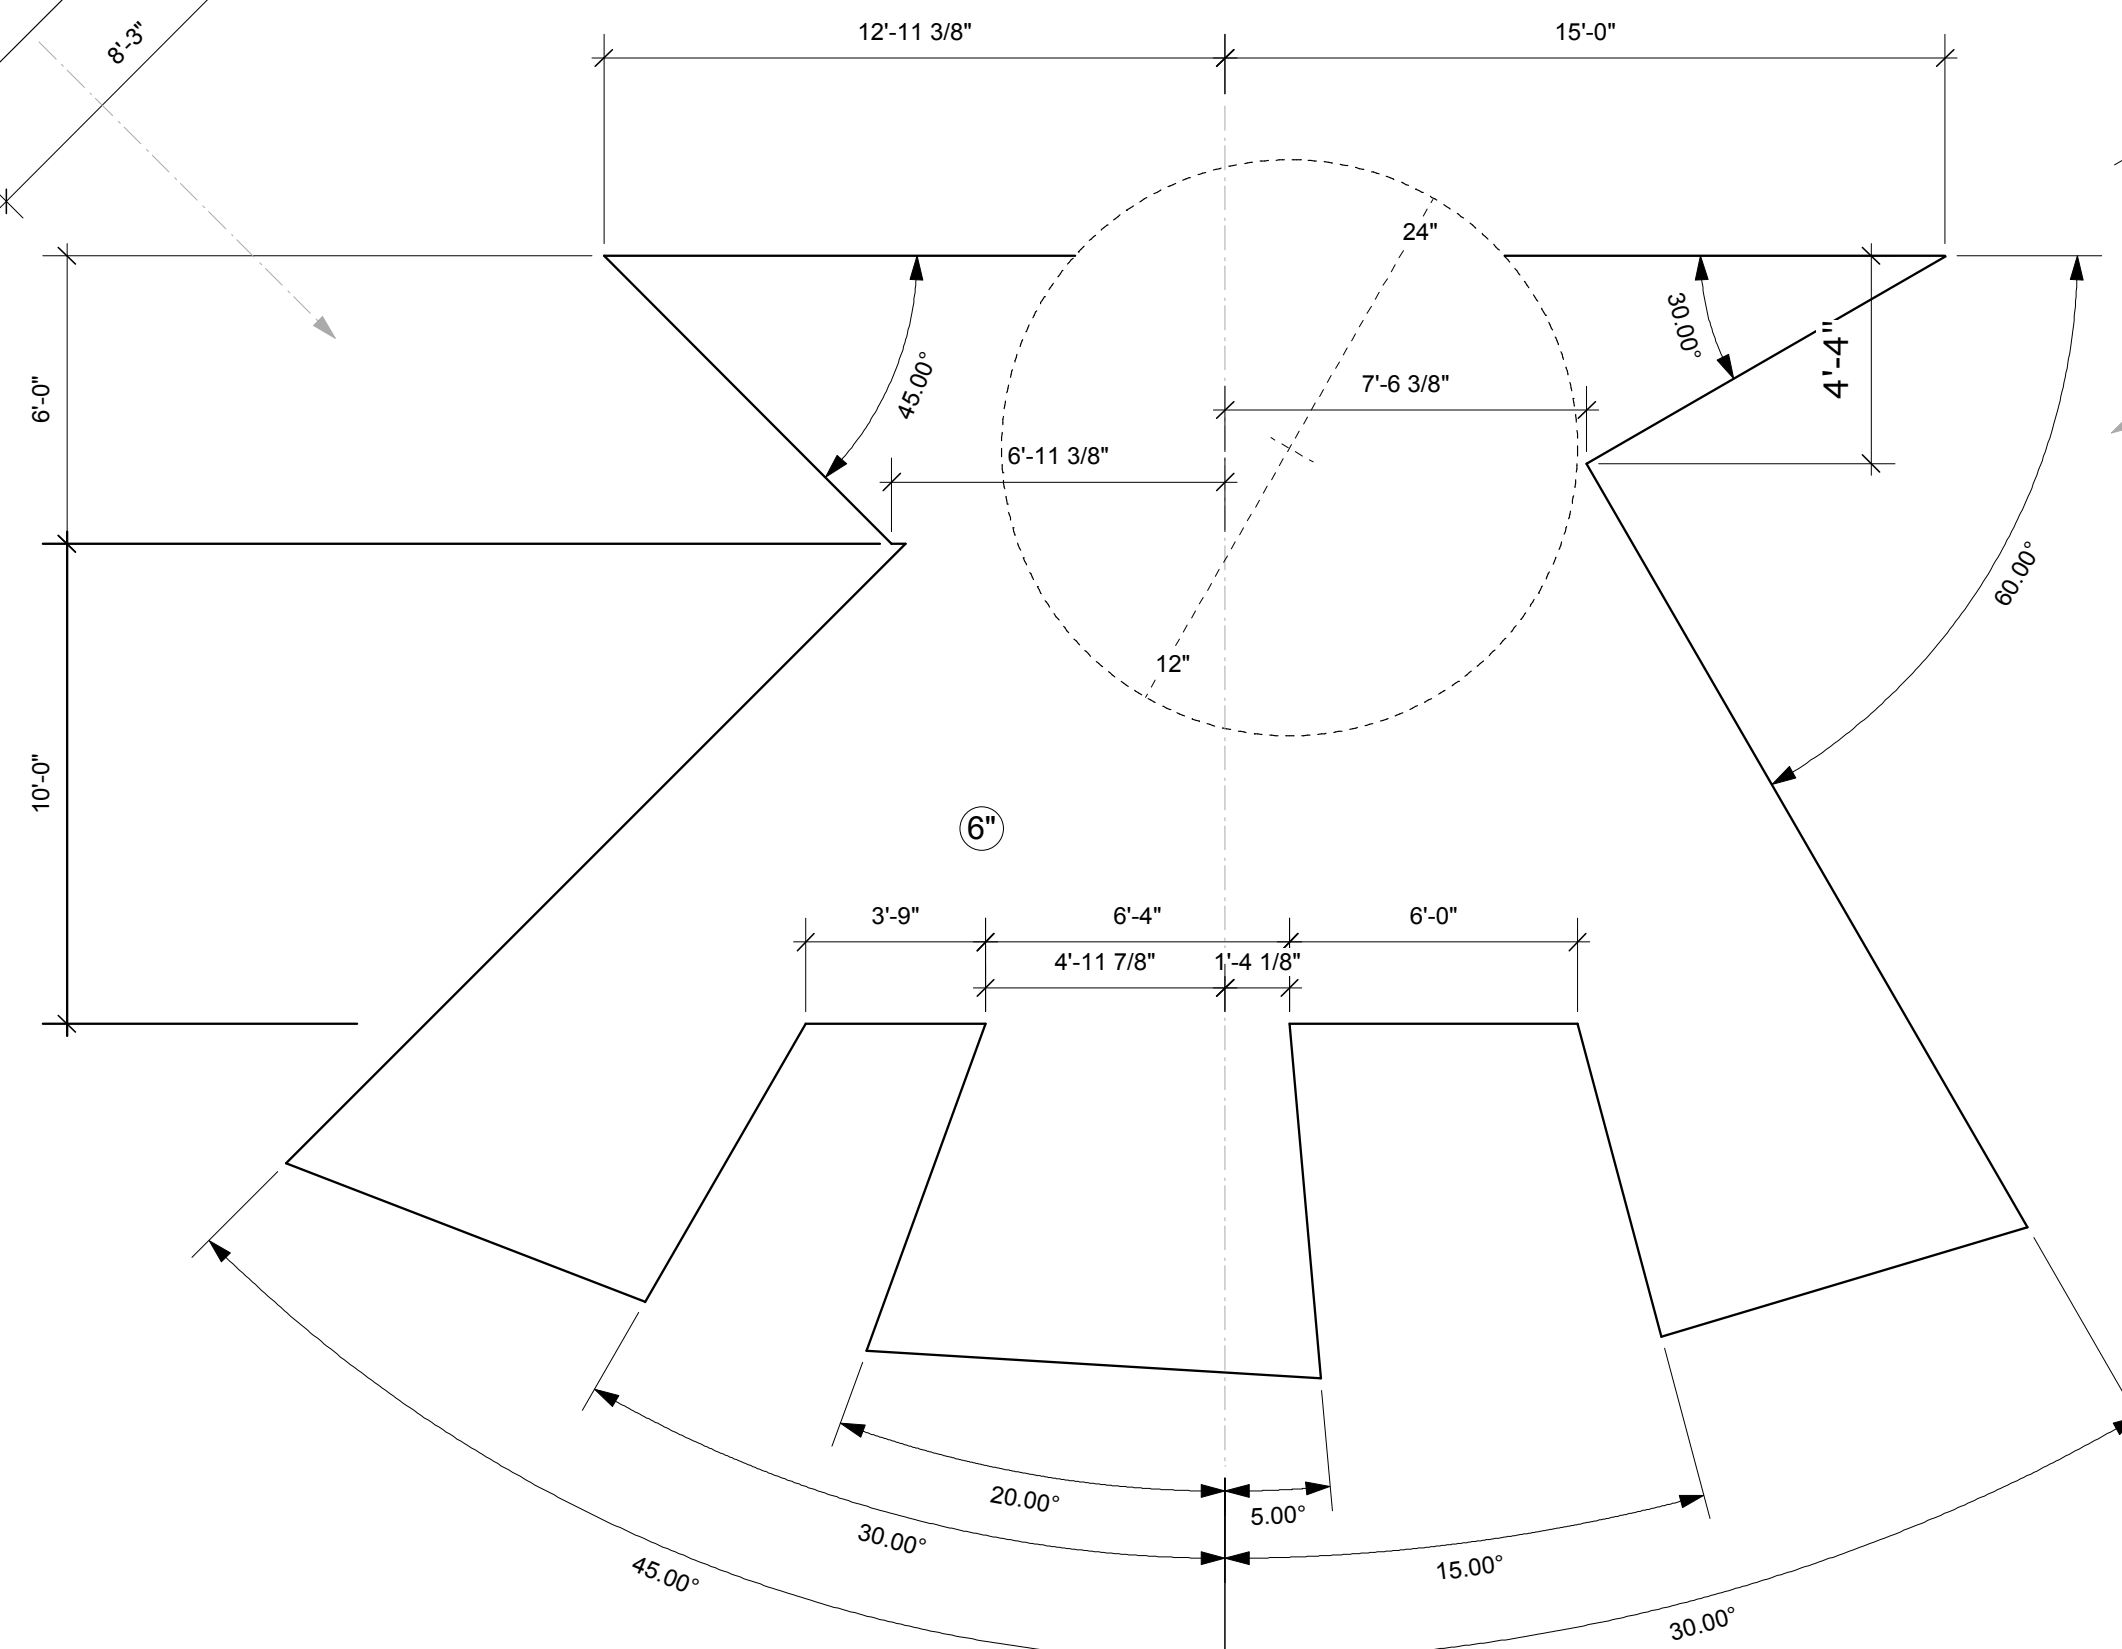

Rolling Platform: Tracked and using fixed casters

Rolling Platform: Tracked and using fixed casters

The American Clock	
St. Olaf Kelsey Theatre	
Details: Platforms and stairs	
Date: 9/05/03	Scale: 1/4"=1'-0"
B. Bjorklund	Revision: 0