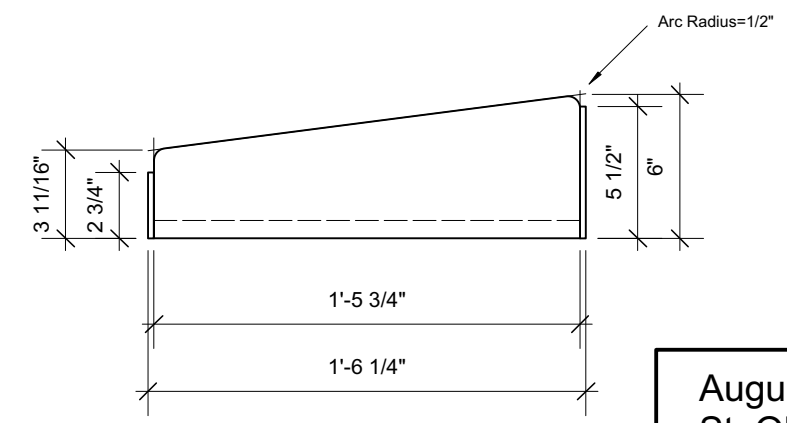

Top

Front

Right Side

Attach 28" Round Tapered Table Legs and angled Mounting plates in the four corners

August Osage County St. Olaf College Theater
Keyboard Stand
March 17, 2017
scale: 1 1/2" = 1'-0"
B. Bjorklund

August Osage County St. Olaf College Theater
Keyboard Stand
March 17, 2017
scale: 1 1/2" = 1'-0"
B. Bjorklund