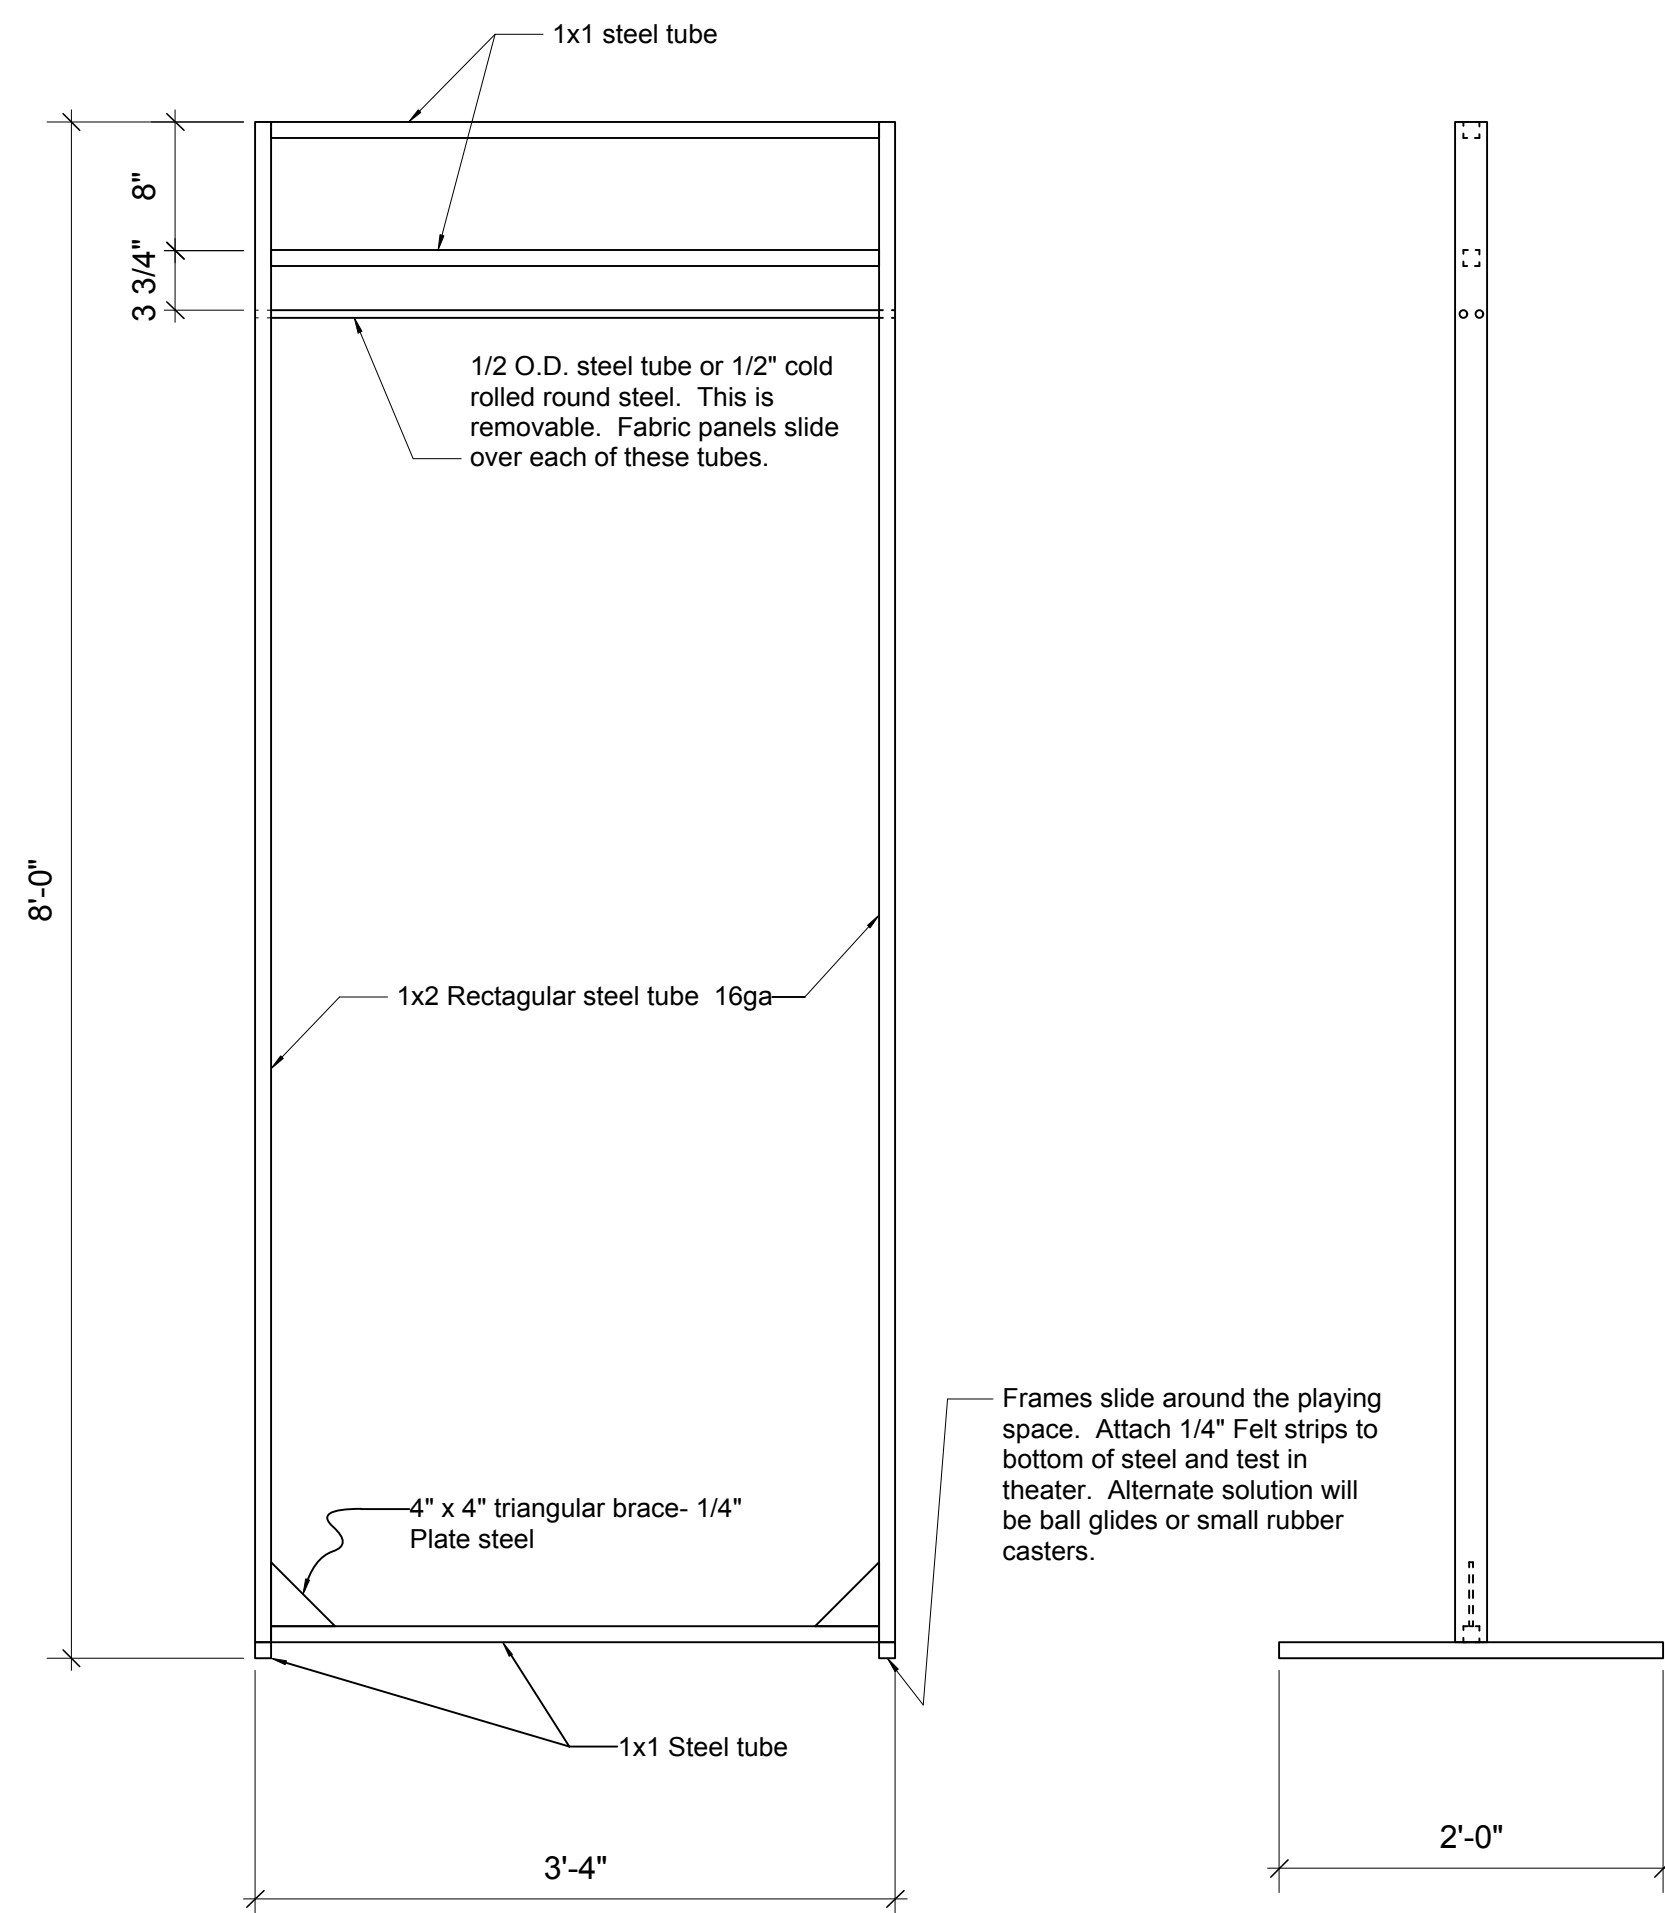

Tables- Make 2
scale: 1"=1'0"

Netherlands

Paris

Attach to front of tables for opening scene

Still coming:
Train Cars
Ferris Wheel

Travel Posters
Print and laminate to foamcore or suitable panel stock

All 36" wide

These panels hang on the screens

Short Panel Frames- Make 2

Bedroom

Ferris Wheel

Train Car

Translucent fabric panels: One on each of the two steel rods. Finish with pocket at the top to slide over the steel rod and chain pocket at the bottom. Attach a control rod to the top edge of the panel for opening and closing the panel.

Baltimore Waltz	
St. Olaf Hagen Theater	
Elevations	
8/10/13	Scale: 1/2"=1' unless noted
B. Bjorklund	Revision: 9/17/2013