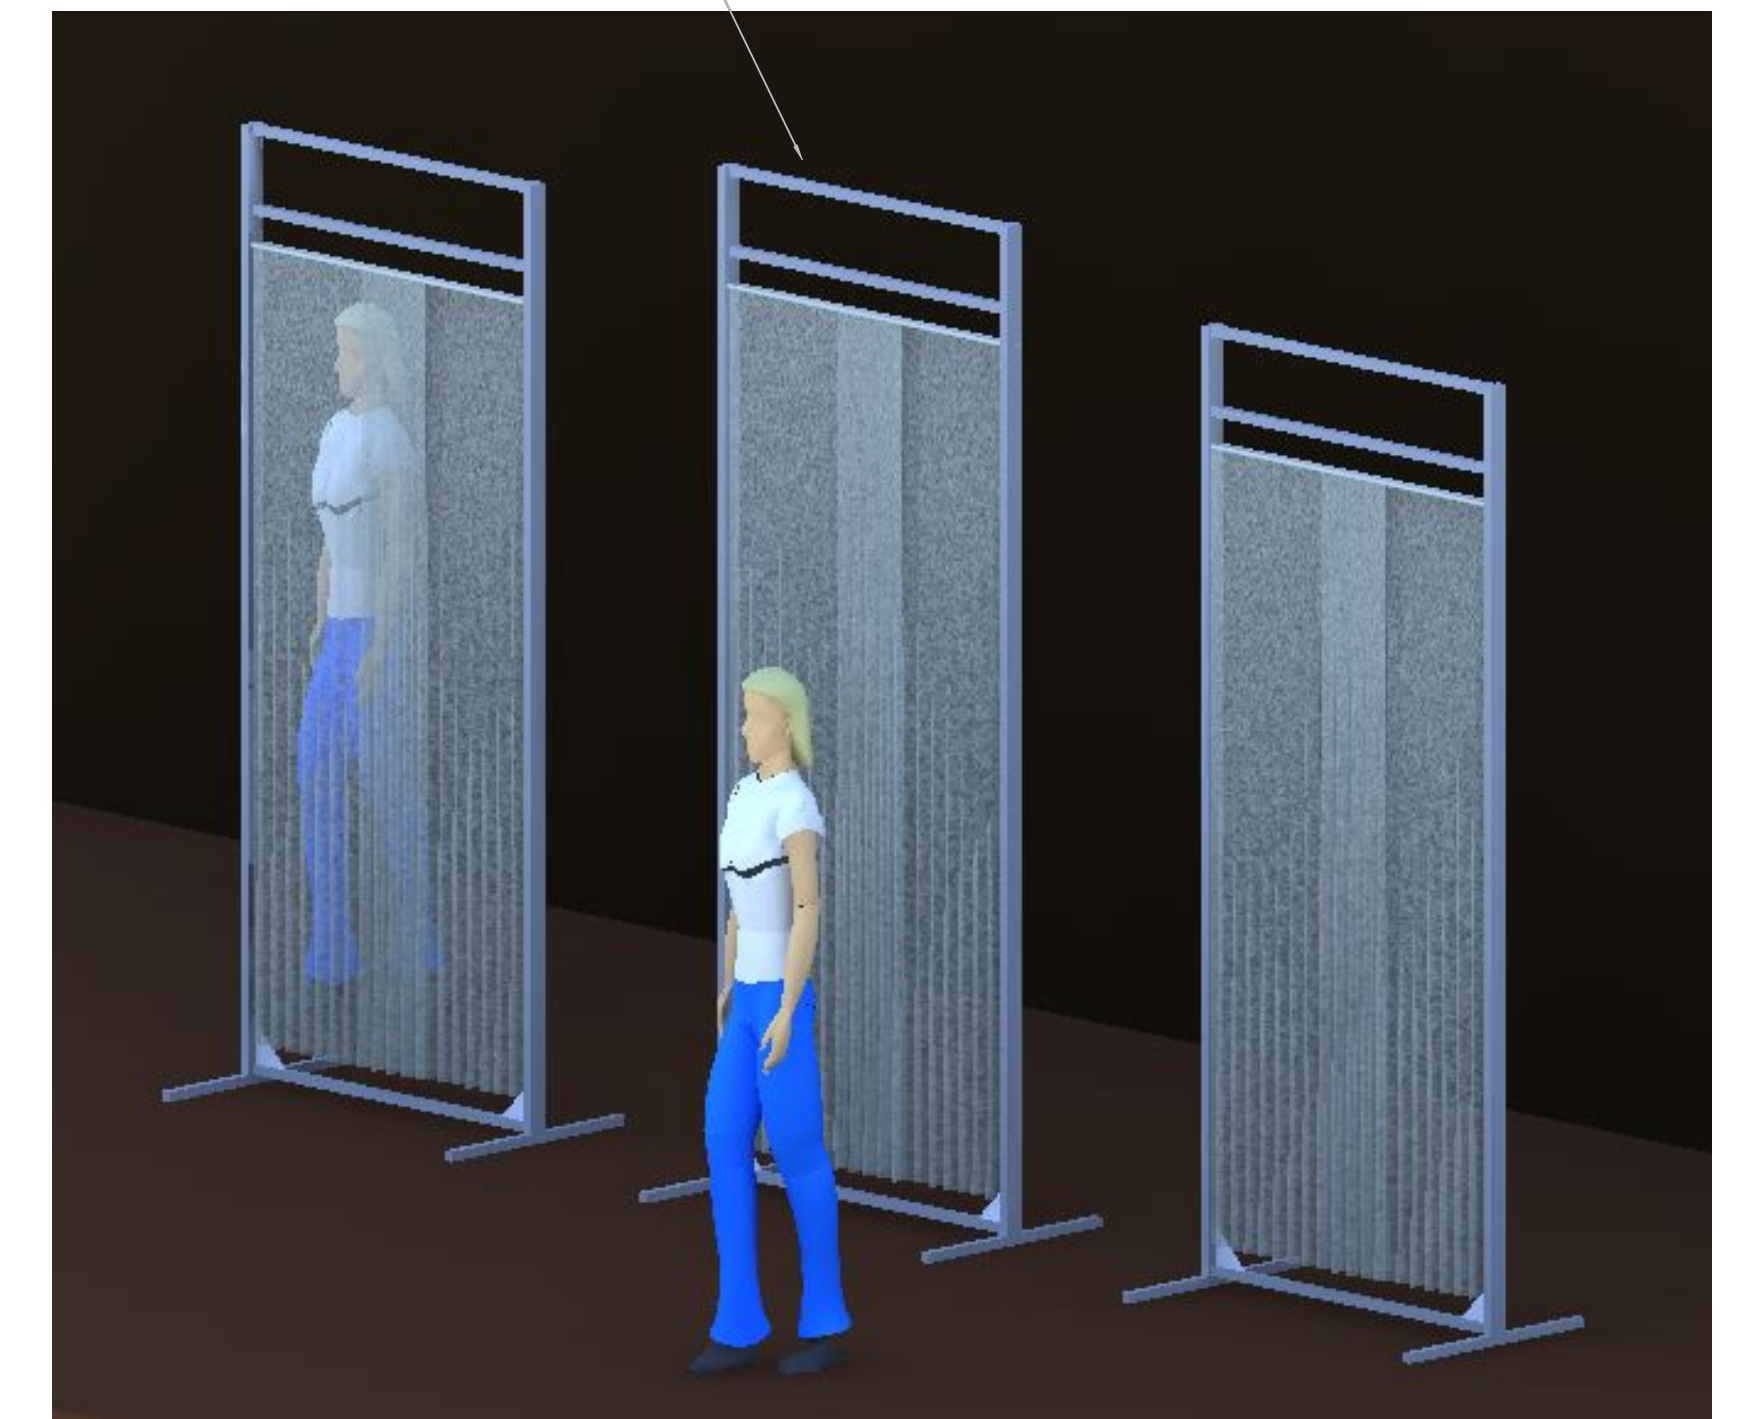

Tables- Make 2
scale: 1"=1'0"

Netherlands

Paris

Attach to front of tables for opening scene

Still coming:
Train Cars
Ferris Wheel

Travel Posters
Print and laminate to foamcore or suitable panel stock

All 36" wide

These panels hang on the screens

Short Panel Frames- Make 2

Bedroom

Ferris Wheel

Train Car

Translucent fabric panels: One on each of the two steel rods. Finish with pocket at the top to slide over the steel rod and chain pocket at the bottom. Attach a control rod to the top edge of the panel for opening and closing the panel.

Baltimore Waltz	
St. Olaf Hagen Theater	
Elevations	
8/10/13	Scale: 1/2"=1' unless noted
B. Bjorklund	Revision: 9/17/2013