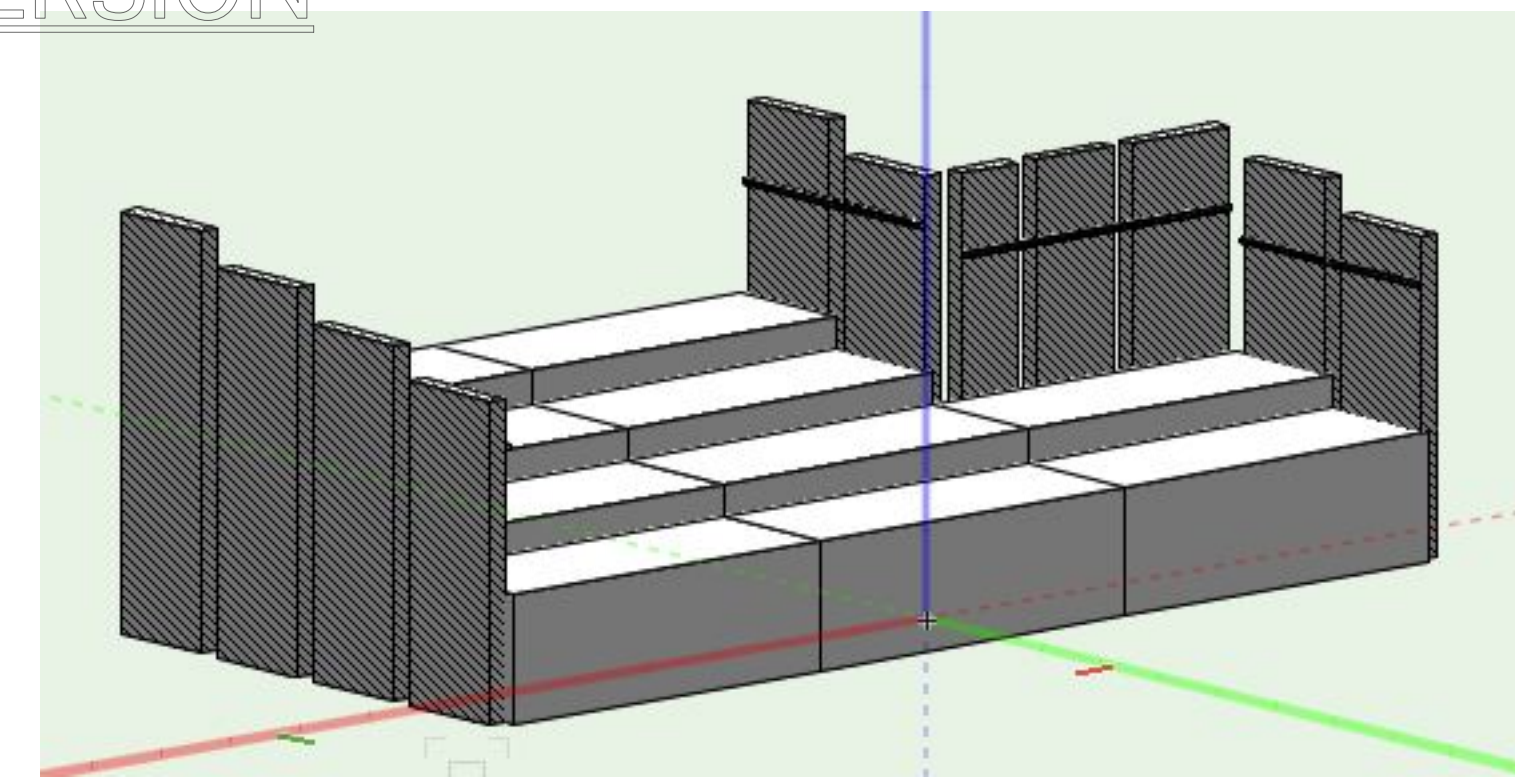

Seating Closure Panels
Scale: 1/2" = 1'-0"

Seating Closure Panels

Railings are 1 1/4" PVC pipe screwed to 2x4 internal frame with 1" spacers.

Seating Closure Panels
3D and Railing placement.
32" through 56" high seating risers shown.

Short Panel Frames- Make 2

Tall Panel Frame- Make 1

Translucent fabric panels: One on each of the two steel rods. Finish with pocket at the top to slide over the steel rod and chain pocket at the bottom. Attach a control rod to the top edge of the panel for opening and closing the panel.

Screen Panels
Scale: 1"=1'-0"

Baltimore Waltz	
St. Olaf Hagen Theater	
Elevations	
8/10/13	Scale: 1/2"=1' unless noted
B. Bjorklund	Revision: 9/17/13