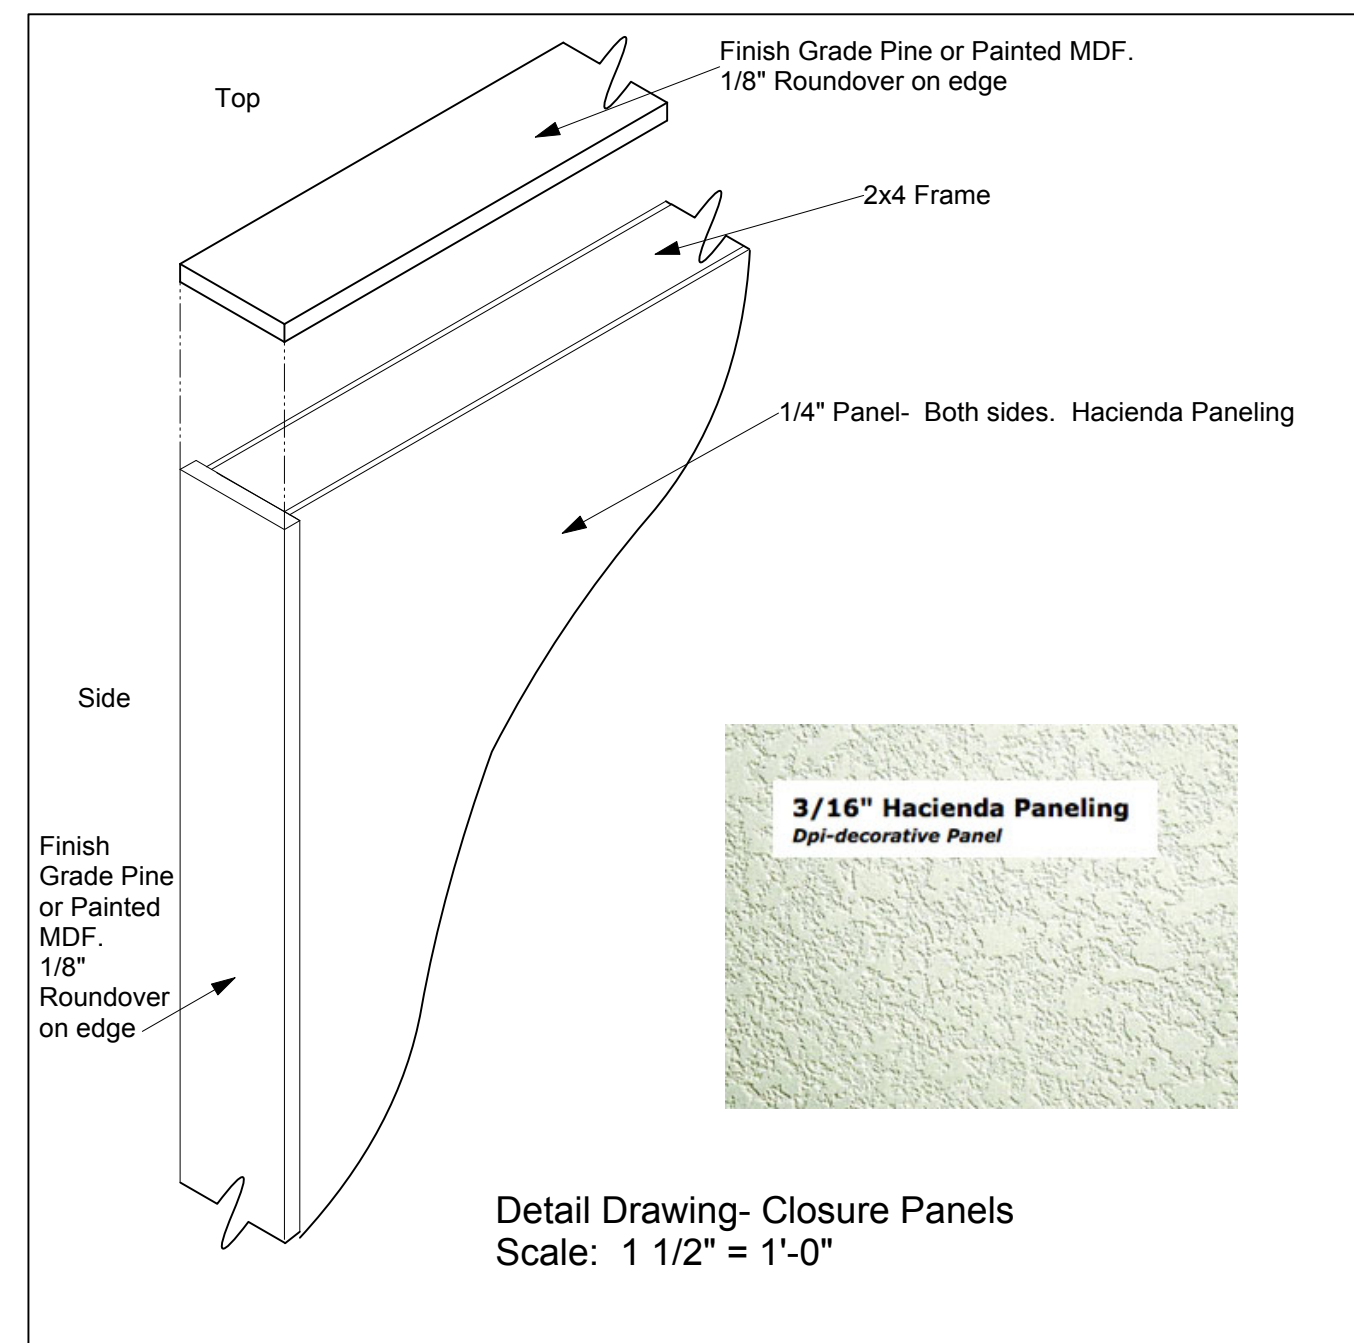

Seating Closure Panels
Scale: 1/2" = 1'-0"

Seating Closure Panels

Railings are 1 1/4" PVC pipe screwed to 2x4 internal frame with 1" spacers.

Seating Closure Panels
3D and Railing placement.
32" through 56" high seating risers shown.

Short Panel Frames- Make 2

Tall Panel Frame- Make 1

Translucent fabric panels: One on each of the two steel rods. Finish with pocket at the top to slide over the steel rod and chain pocket at the bottom. Attach a control rod to the top edge of the panel for opening and closing the panel.

Screen Panels
Scale: 1"=1'-0"

Baltimore Waltz	
St. Olaf Hagen Theater	
Elevations	
8/10/13	Scale: 1/2"=1' unless noted
B. Bjorklund	Revision: 9/17/13