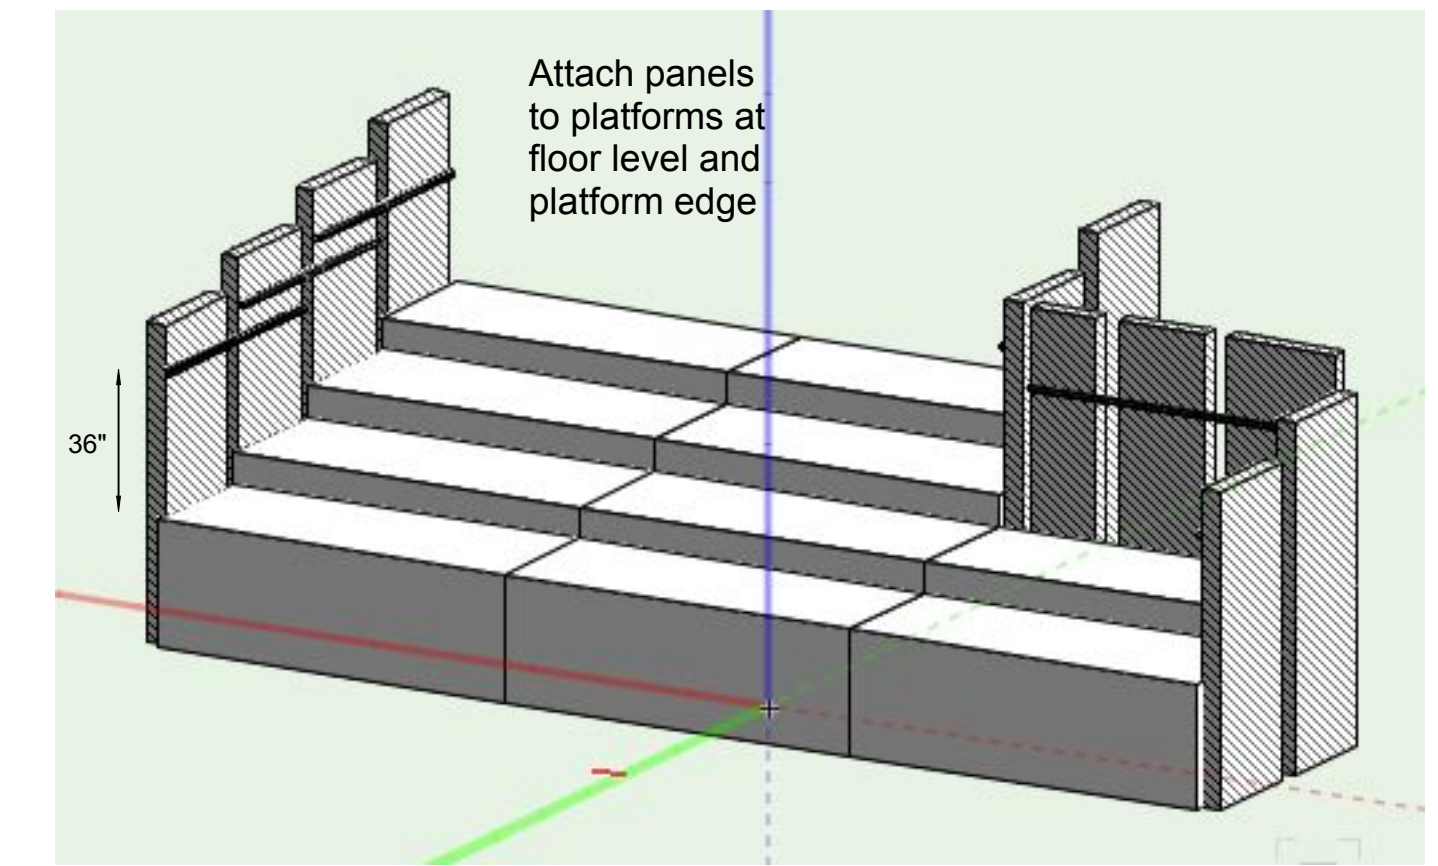

Seating Closure Panels
Scale: 1/2" = 1'-0"

Seating Closure Panels

Railings are 1 1/4" PVC pipe screwed to 2x4 internal frame with 1" spacers.

Seating Closure Panels
3D and Railing placement.
32" through 56" high seating risers shown.

Short Panel Frames- Make 2

Tall Panel Frame- Make 1

Translucent fabric panels: One on each of the two steel rods. Finish with pocket at the top to slide over the steel rod and chain pocket at the bottom. Attach a control rod to the top edge of the panel for opening and closing the panel.

Screen Panels
Scale: 1"=1'-0"

Baltimore Waltz	
St. Olaf Hagen Theater	
Elevations	
8/10/13	Scale: 1/2"=1' unless noted
B. Bjorklund	Revision: 9/17/13