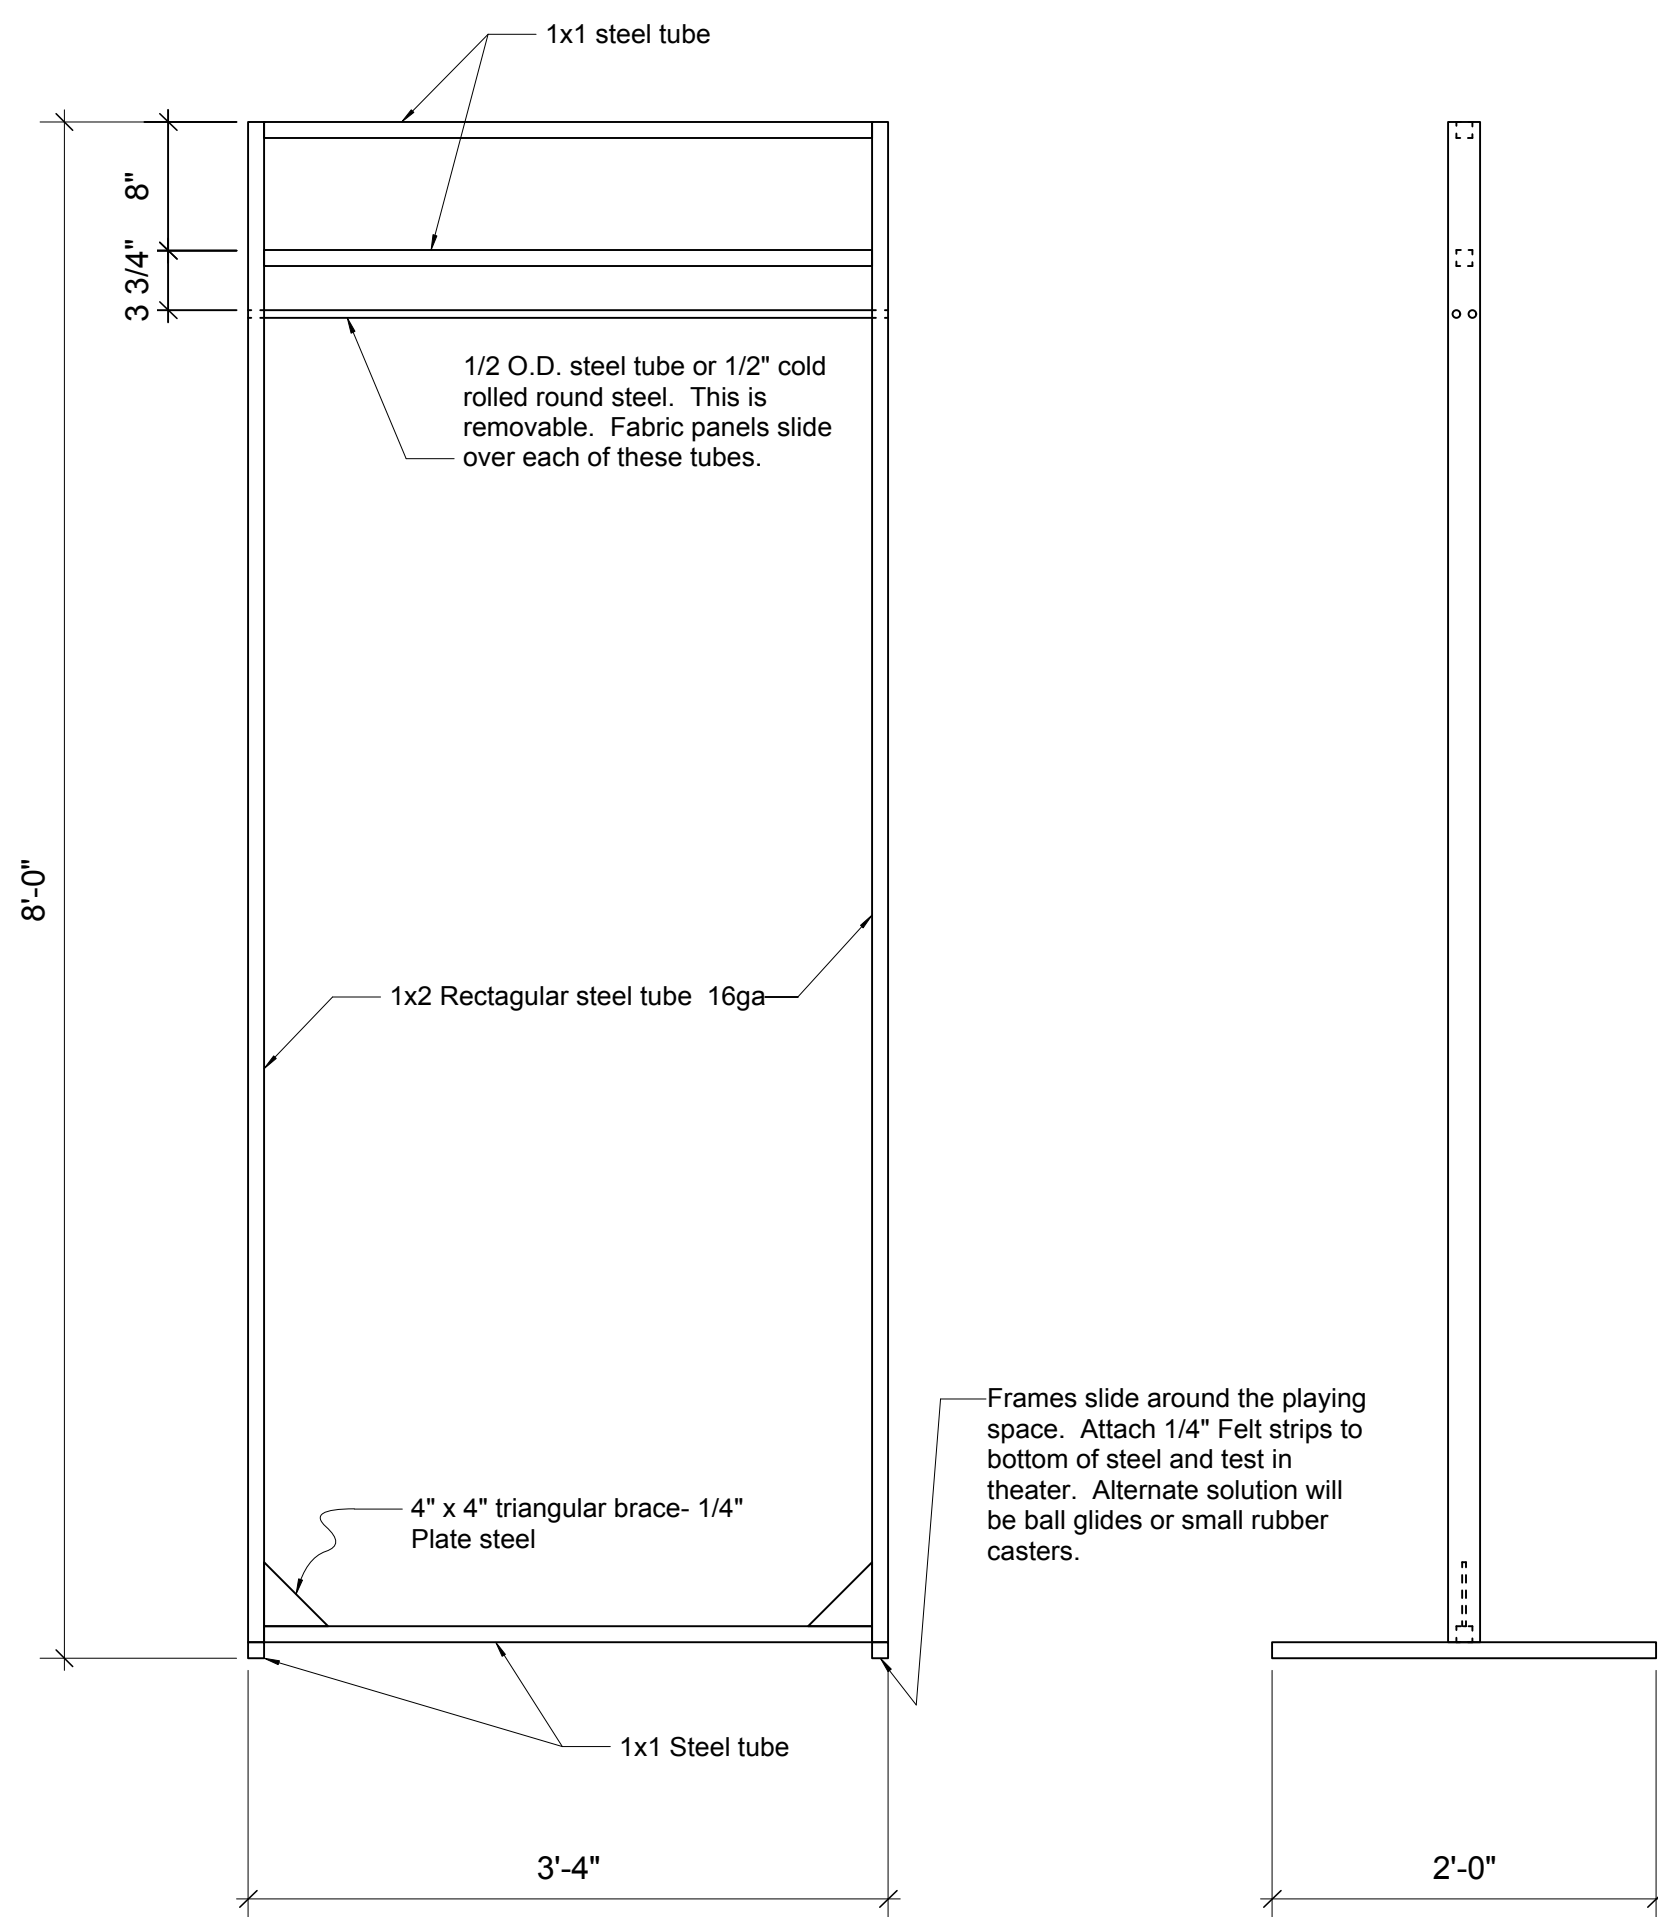

Seating Closure Panels
Scale: 1/2" = 1'-0"

Seating Closure Panels

Railings are 1 1/4" PVC pipe screwed to 2x4 internal frame with 1" spacers.

Seating Closure Panels
3D and Railing placement.
32" through 56" high seating risers shown.

Short Panel Frames- Make 2

Tall Panel Frame- Make 1

Translucent fabric panels: One on each of the two steel rods. Finish with pocket at the top to slide over the steel rod and chain pocket at the bottom. Attach a control rod to the top edge of the panel for opening and closing the panel.

Screen Panels
Scale: 1"=1'-0"

Baltimore Waltz	
St. Olaf Hagen Theater	
Elevations	
8/10/13	Scale: 1/2"=1' unless noted
B. Bjorklund	Revision: 9/17/13