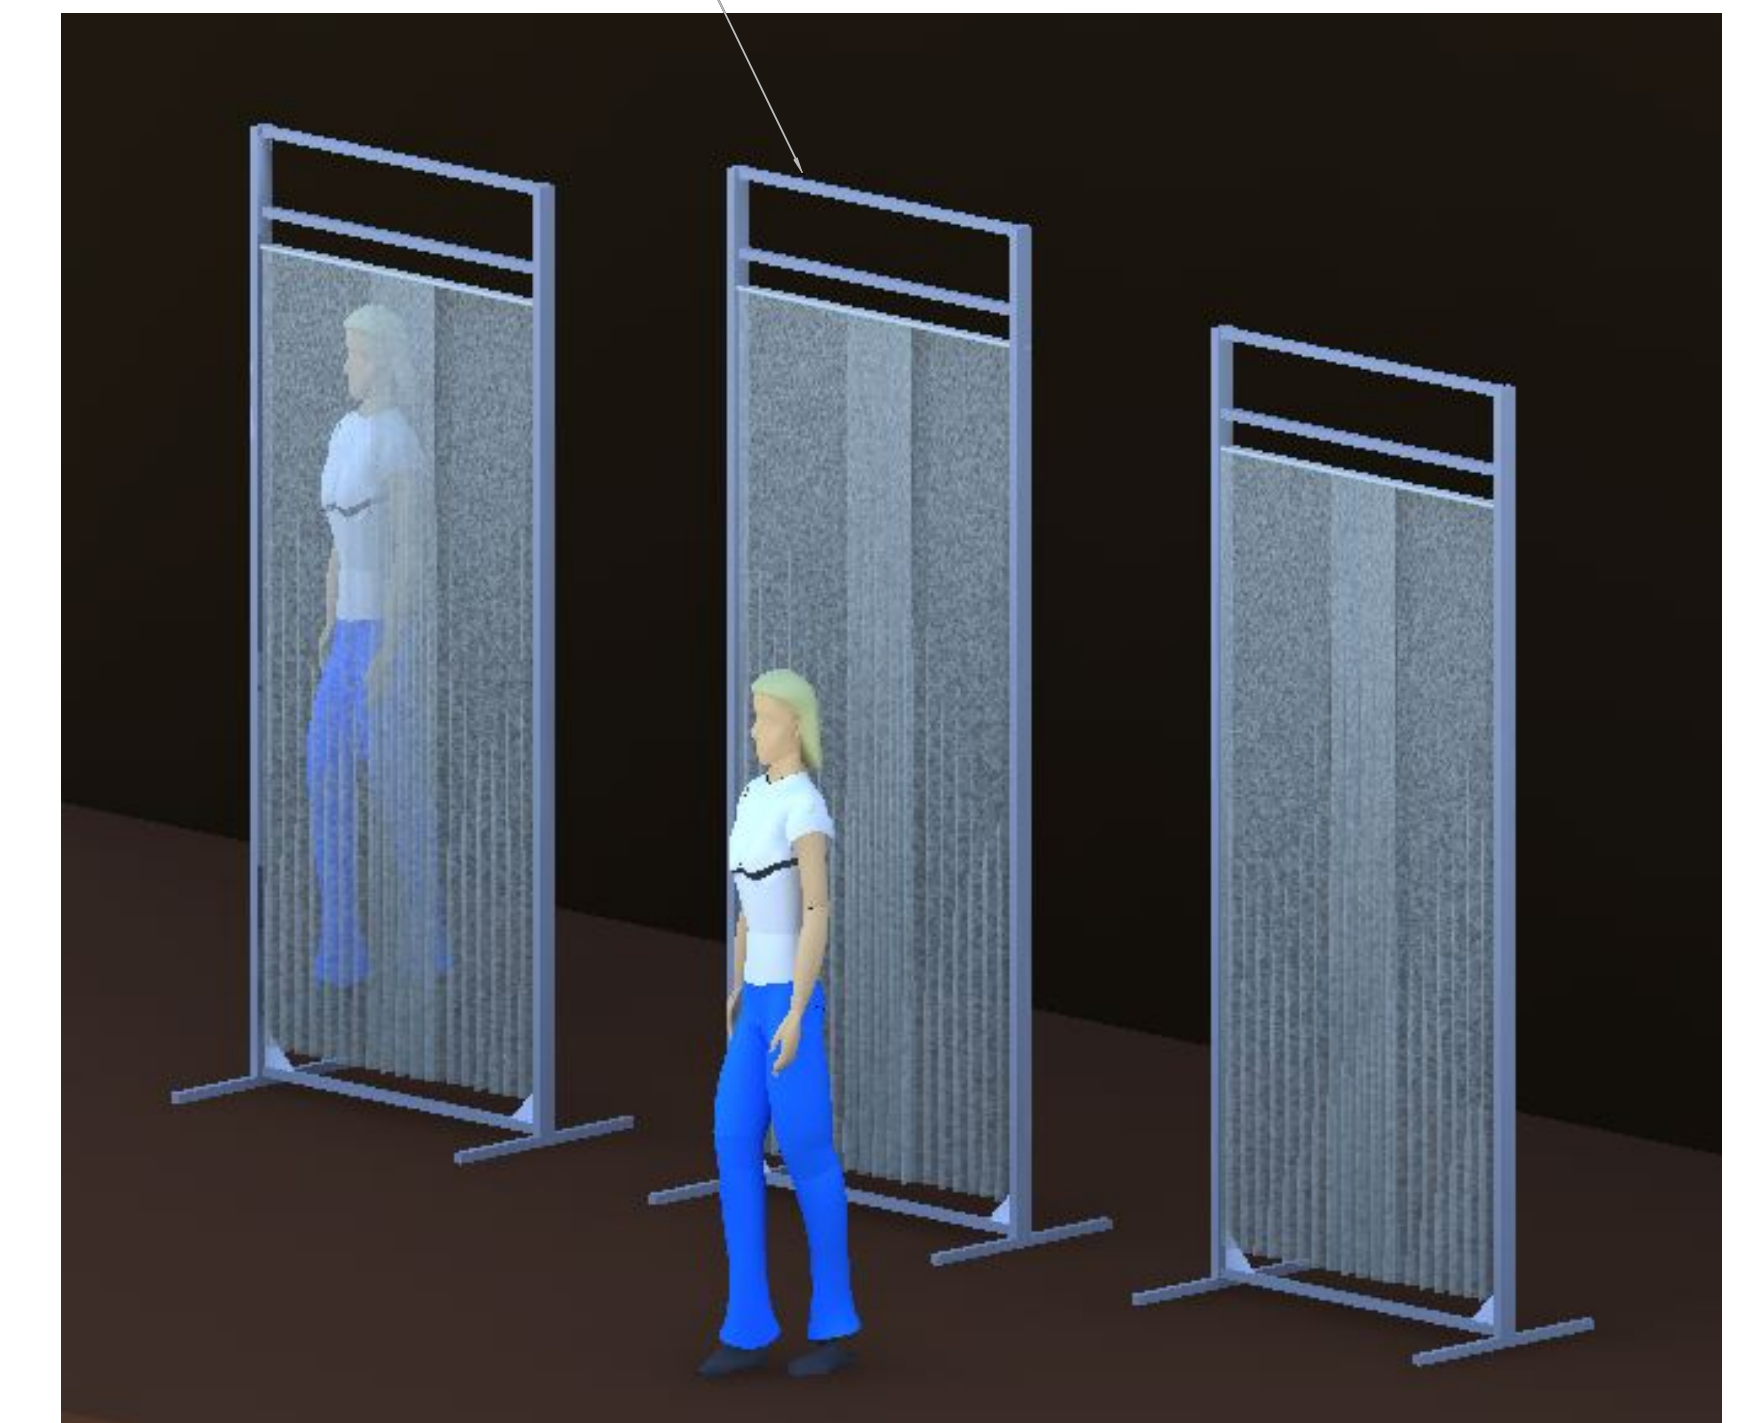

Seating Closure Panels
Scale: 1/2" = 1'-0"

Seating Closure Panels

Railings are 1 1/4" PVC pipe screwed to 2x4 internal frame with 1" spacers.

Seating Closure Panels
3D and Railing placement.
32" through 56" high seating risers shown.

Short Panel Frames- Make 2

Tall Panel Frame- Make 1

Translucent fabric panels: One on each of the two steel rods. Finish with pocket at the top to slide over the steel rod and chain pocket at the bottom. Attach a control rod to the top edge of the panel for opening and closing the panel.

Screen Panels
Scale: 1"=1'-0"

Baltimore Waltz	
St. Olaf Hagen Theater	
Elevations	
8/10/13	Scale: 1/2"=1' unless noted
B. Bjorklund	Revision: 9/17/13