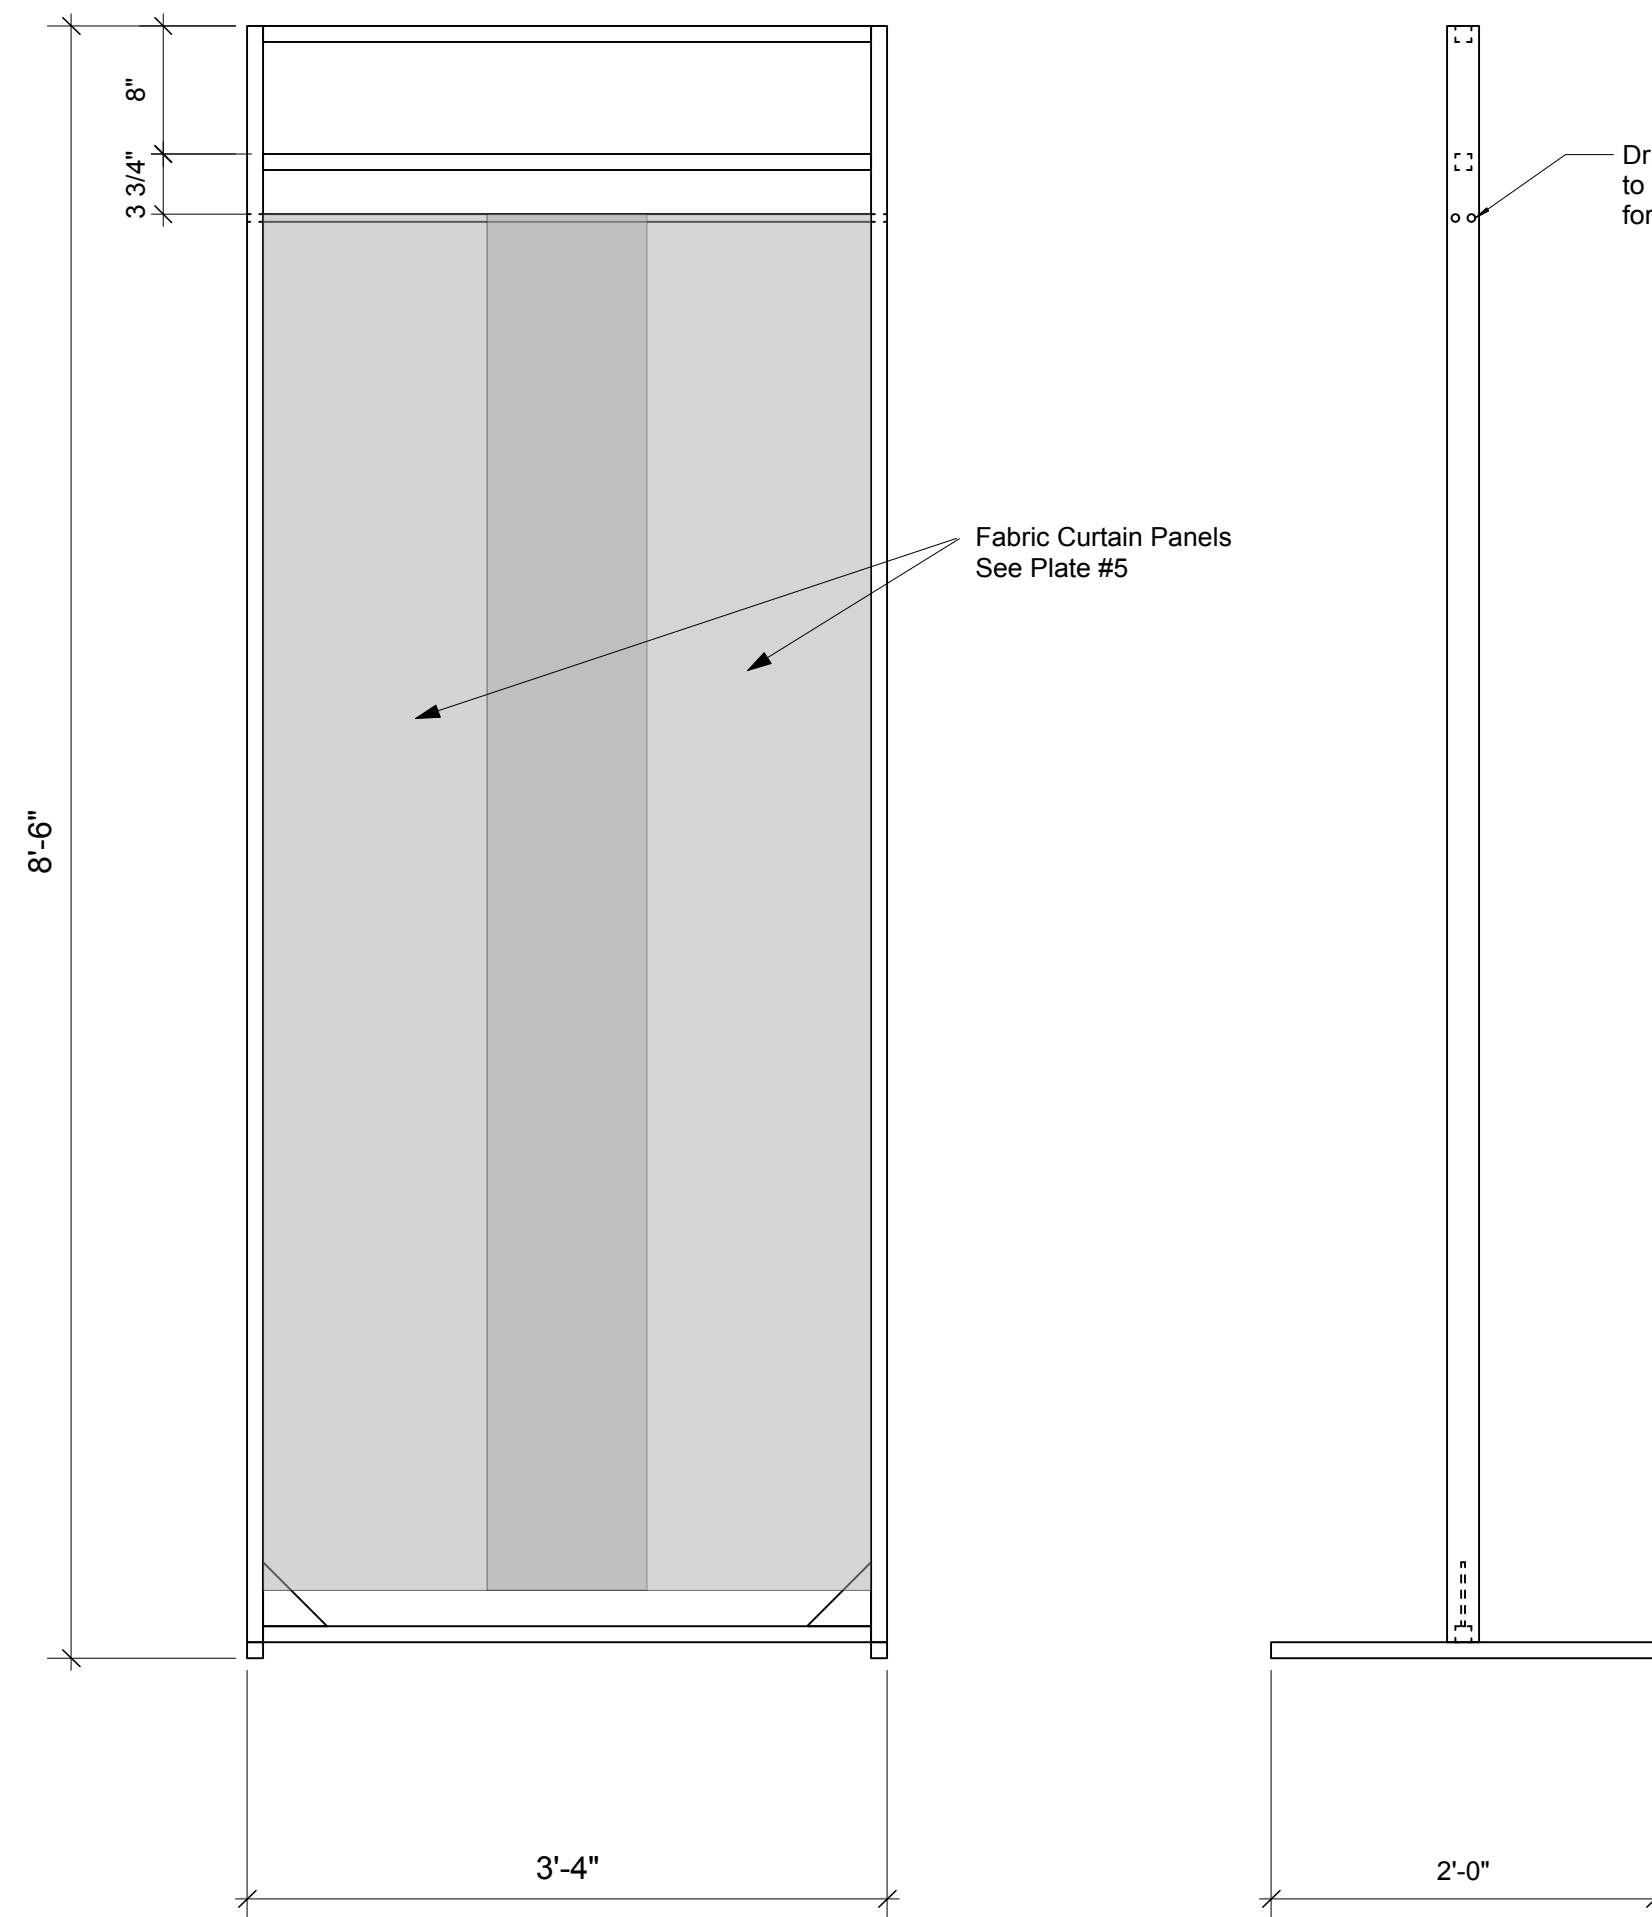

Seating Closure Panels
Scale: 1/2" = 1'-0"

Seating Closure Panels

Railings are 1 1/4" PVC pipe screwed to 2x4 internal frame with 1" spacers.

Seating Closure Panels
3D and Railing placement.
32" through 56" high seating risers shown.

Short Panel Frames- Make 2

Tall Panel Frame- Make 1

Translucent fabric panels: One on each of the two steel rods. Finish with pocket at the top to slide over the steel rod and chain pocket at the bottom. Attach a control rod to the top edge of the panel for opening and closing the panel.

Screen Panels
Scale: 1"=1'-0"

Baltimore Waltz	
St. Olaf Hagen Theater	
Elevations	
8/10/13	Scale: 1/2"=1' unless noted
B. Bjorklund	Revision: 9/17/13