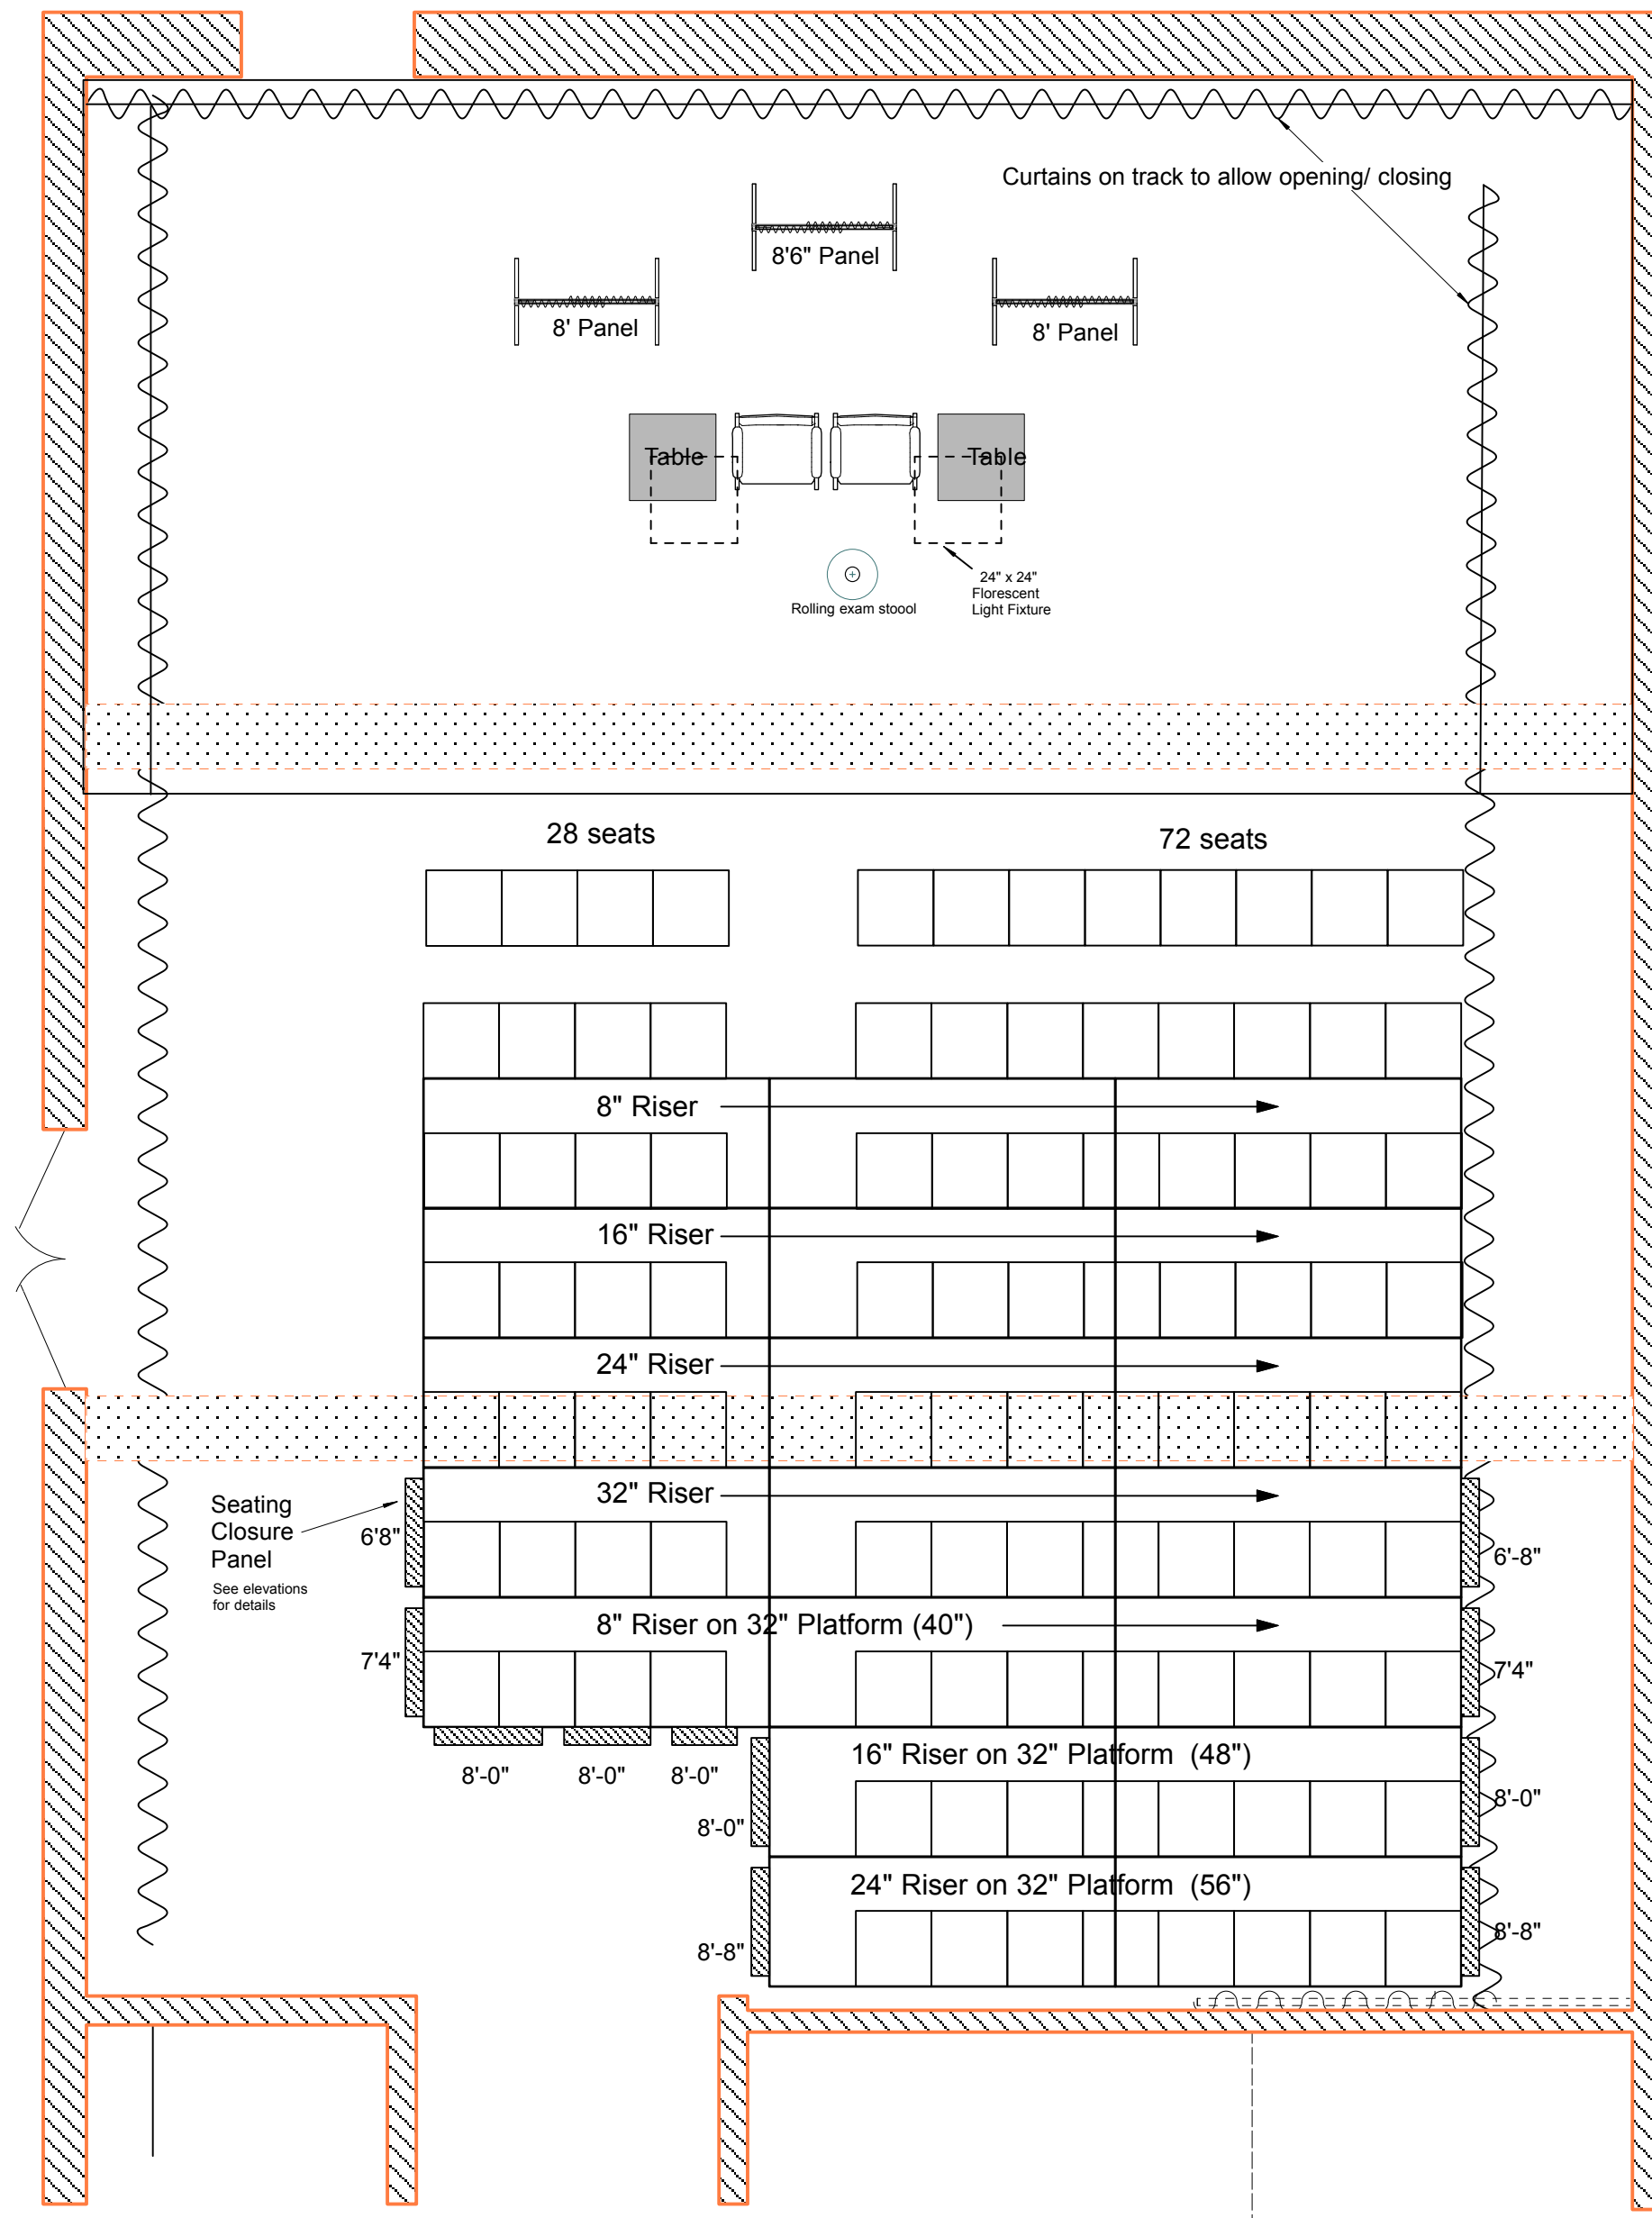

Audience Riser Inventory

- (17) 3'x8' platforms
- (3) 3'x4' platforms
- (60) 8" legs
- (72) 16" legs
- (42) 24" legs

(2) Riser Pie Sets. Each set has the following units...

- (1) Long
 - 96" on long side
 - 68 1/2" on short side
 - 33 1/4" wide
- (1) Medium
 - 68 1/4" on long side
 - 41" on short side
 - 33 1/4" wide
- (1) Short
 - 40 1/2" on long side
 - 13 1/4" on short side
 - 33 1/4" wide

Each 3'x8' section requires 6 legs
 Each 3'x4' section requires 4 legs
 Each Pie section requires 4 legs

100 seats

Baltimore Waltz	
St. Olaf Haugen Theater	
Floorplan	
7/17/13	Scale: 1/4"=1' unless noted
B. Bjorklund	Revision: 8/12/13