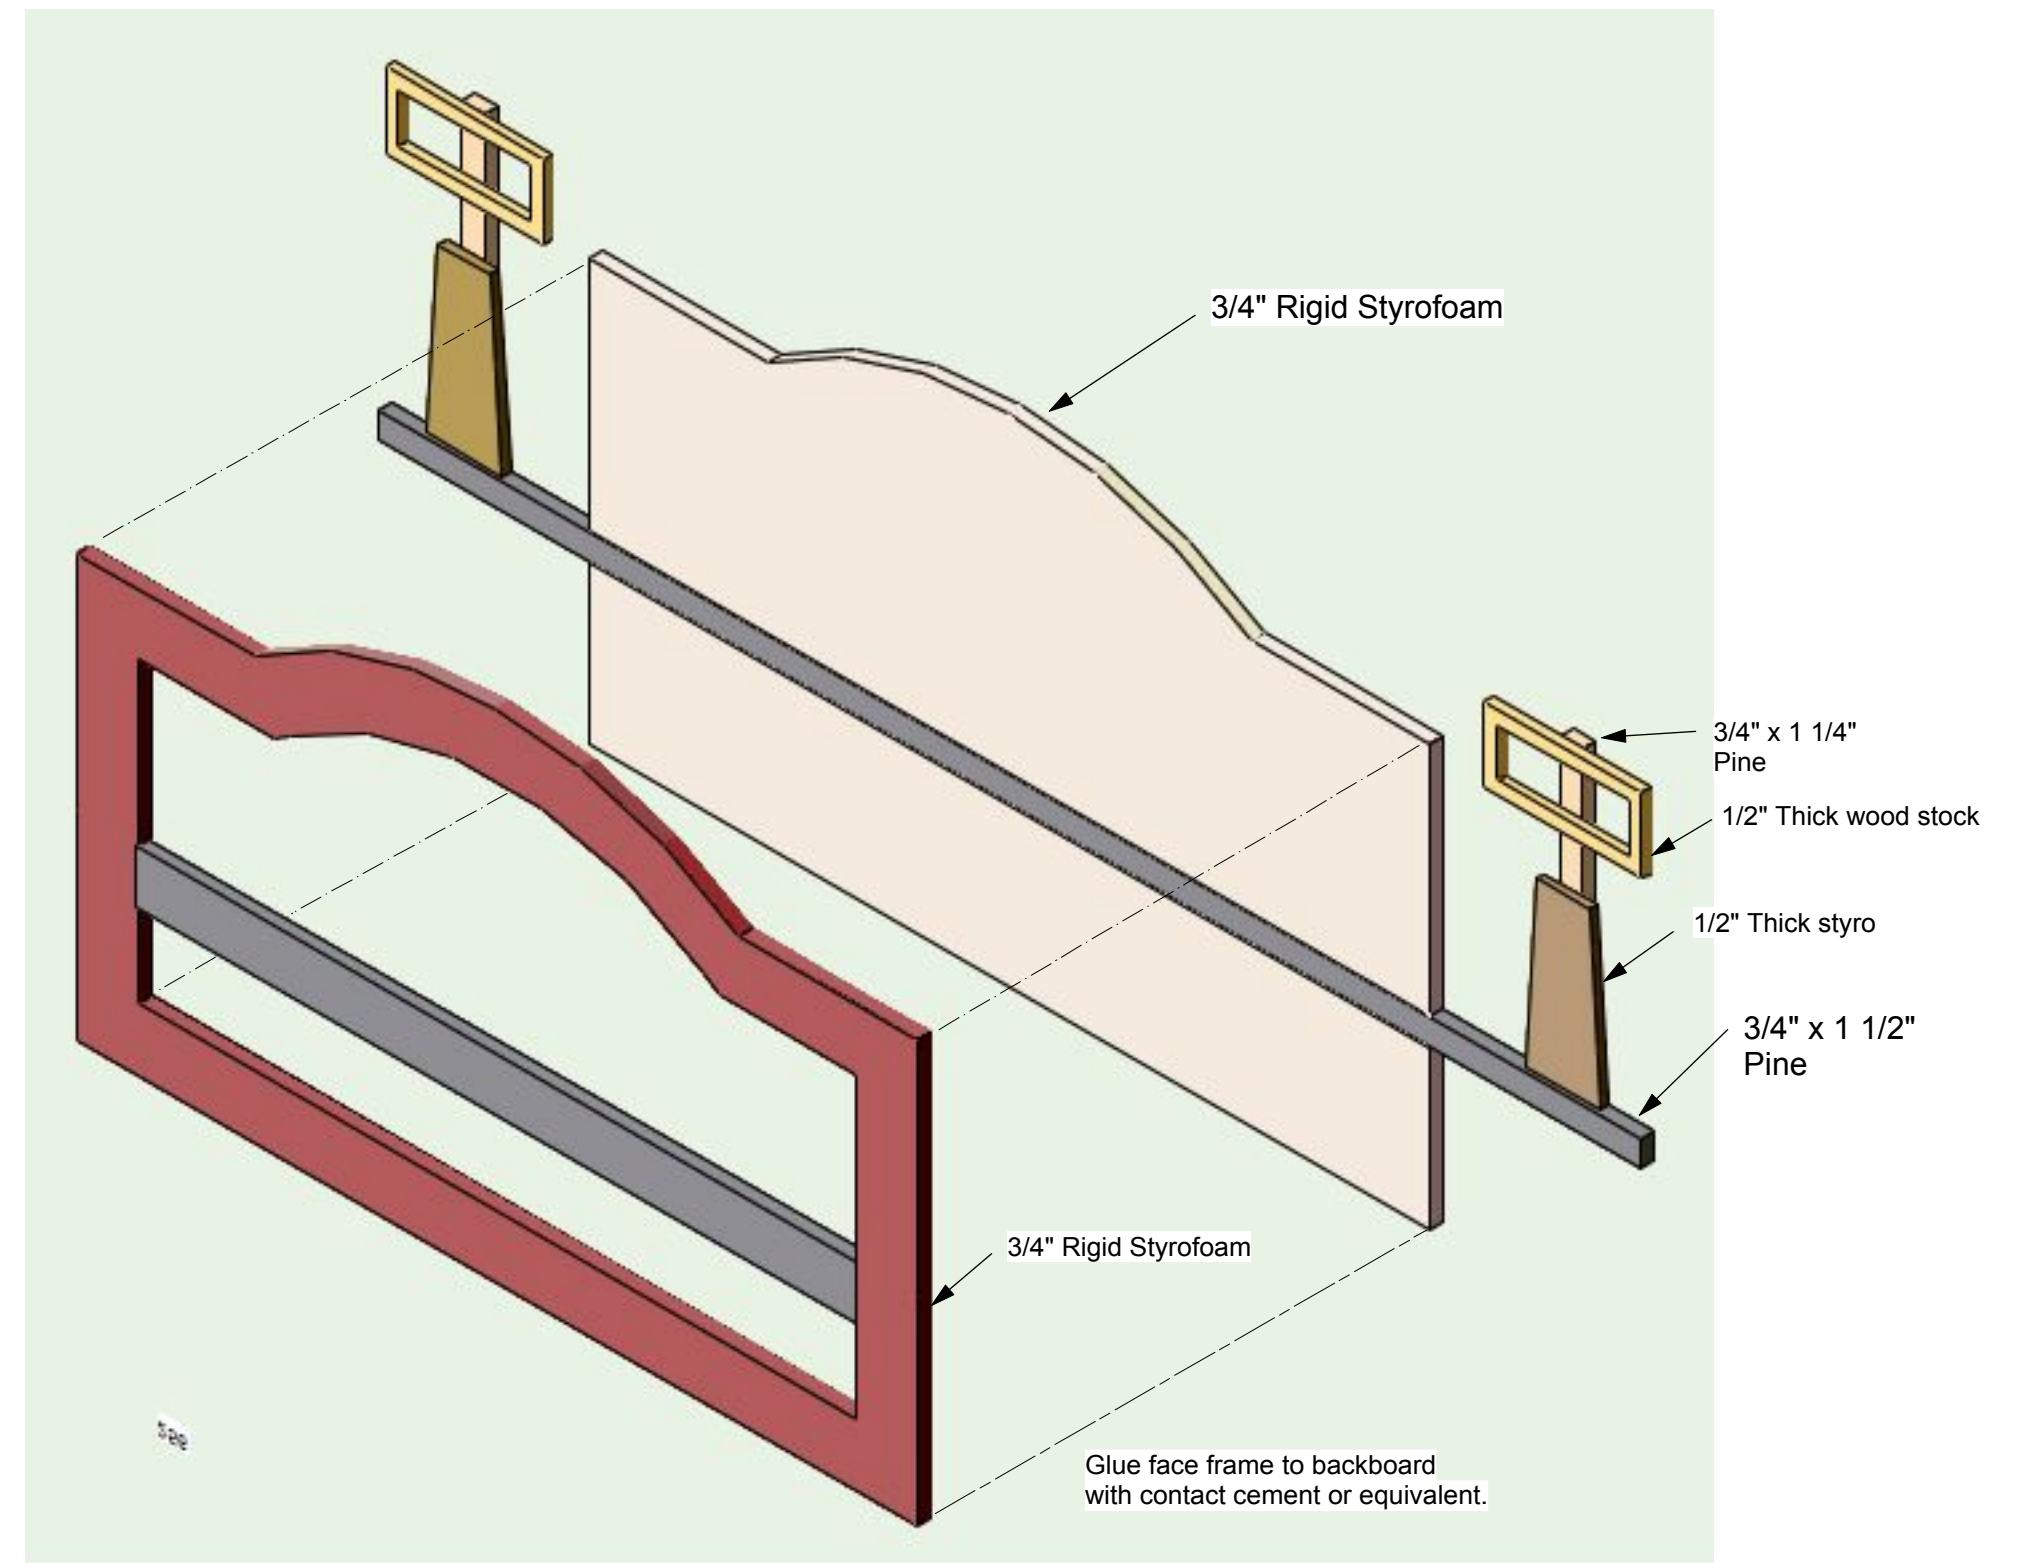

Bed Headboard

Fabric Pillws with dacron Fiberfill  
1.5" depth  
Velcro to Headboead

Bed Headboard- Exploded View  
No Scale

Baltimore Waltz		4
St. Olaf Haugen Theater		
Bed Unit Details		
9/17/13	Scale: 1"=1' unless noted	
B. Bjorklund	Revision: 9/17/13	