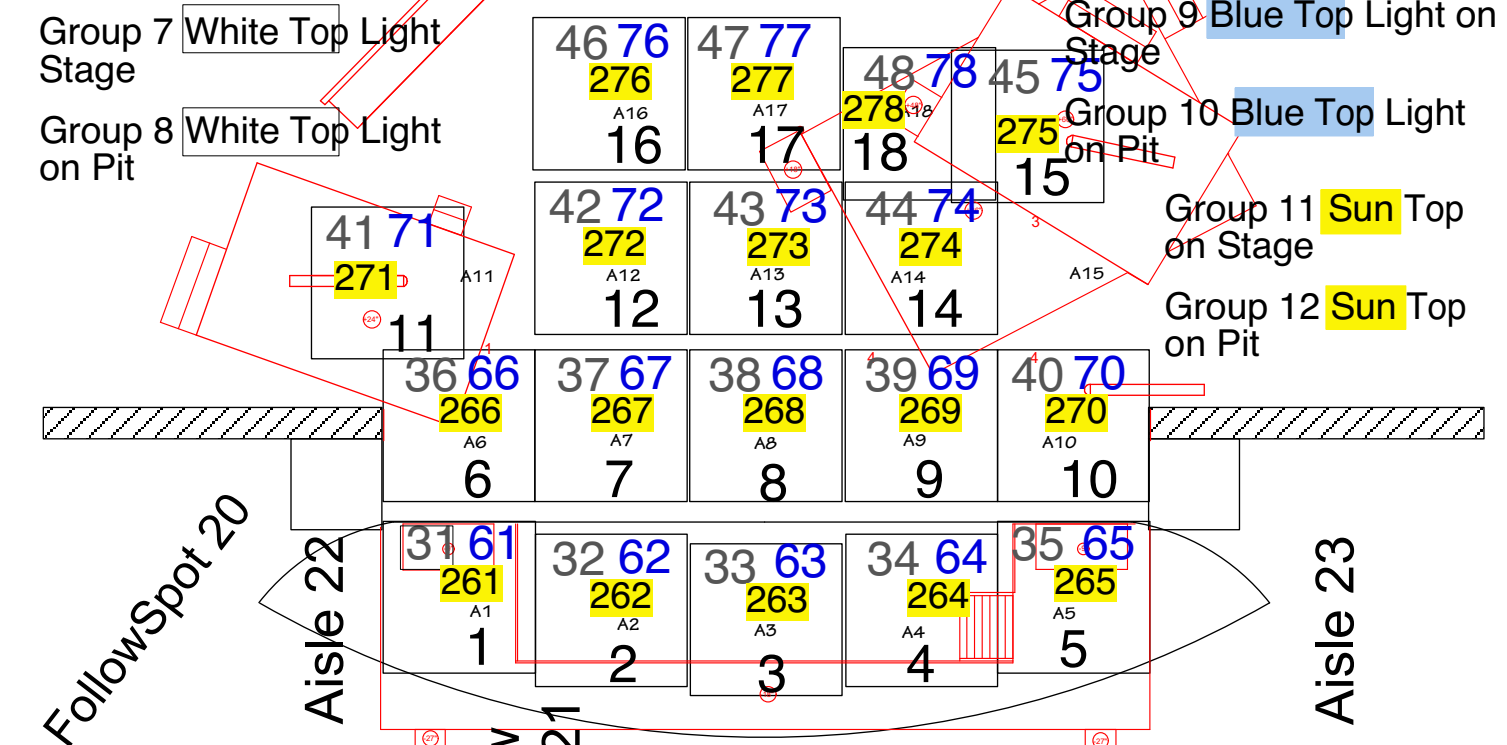

# Front & Top

# I-Cues & Sides

# Scrollers

- Focus Palette 1-
- Focus Palette 2-
- Focus Palette 3-
- Focus Palette 4-
- Focus Palette 5-
- Focus Palette 6-
- Color Palette 1- White
- Color Palette 2- Amber
- Color Palette 3- Blue
- Color Palette 4- Lavender
- Color Palette 5- Green
- Beam Palette 1- Spot & Sharp
- Beam Palette 2- Flood
- Beam Palette 3-
- Beam Palette 4-
- Beam Palette 5-
- Beam Palette 6-