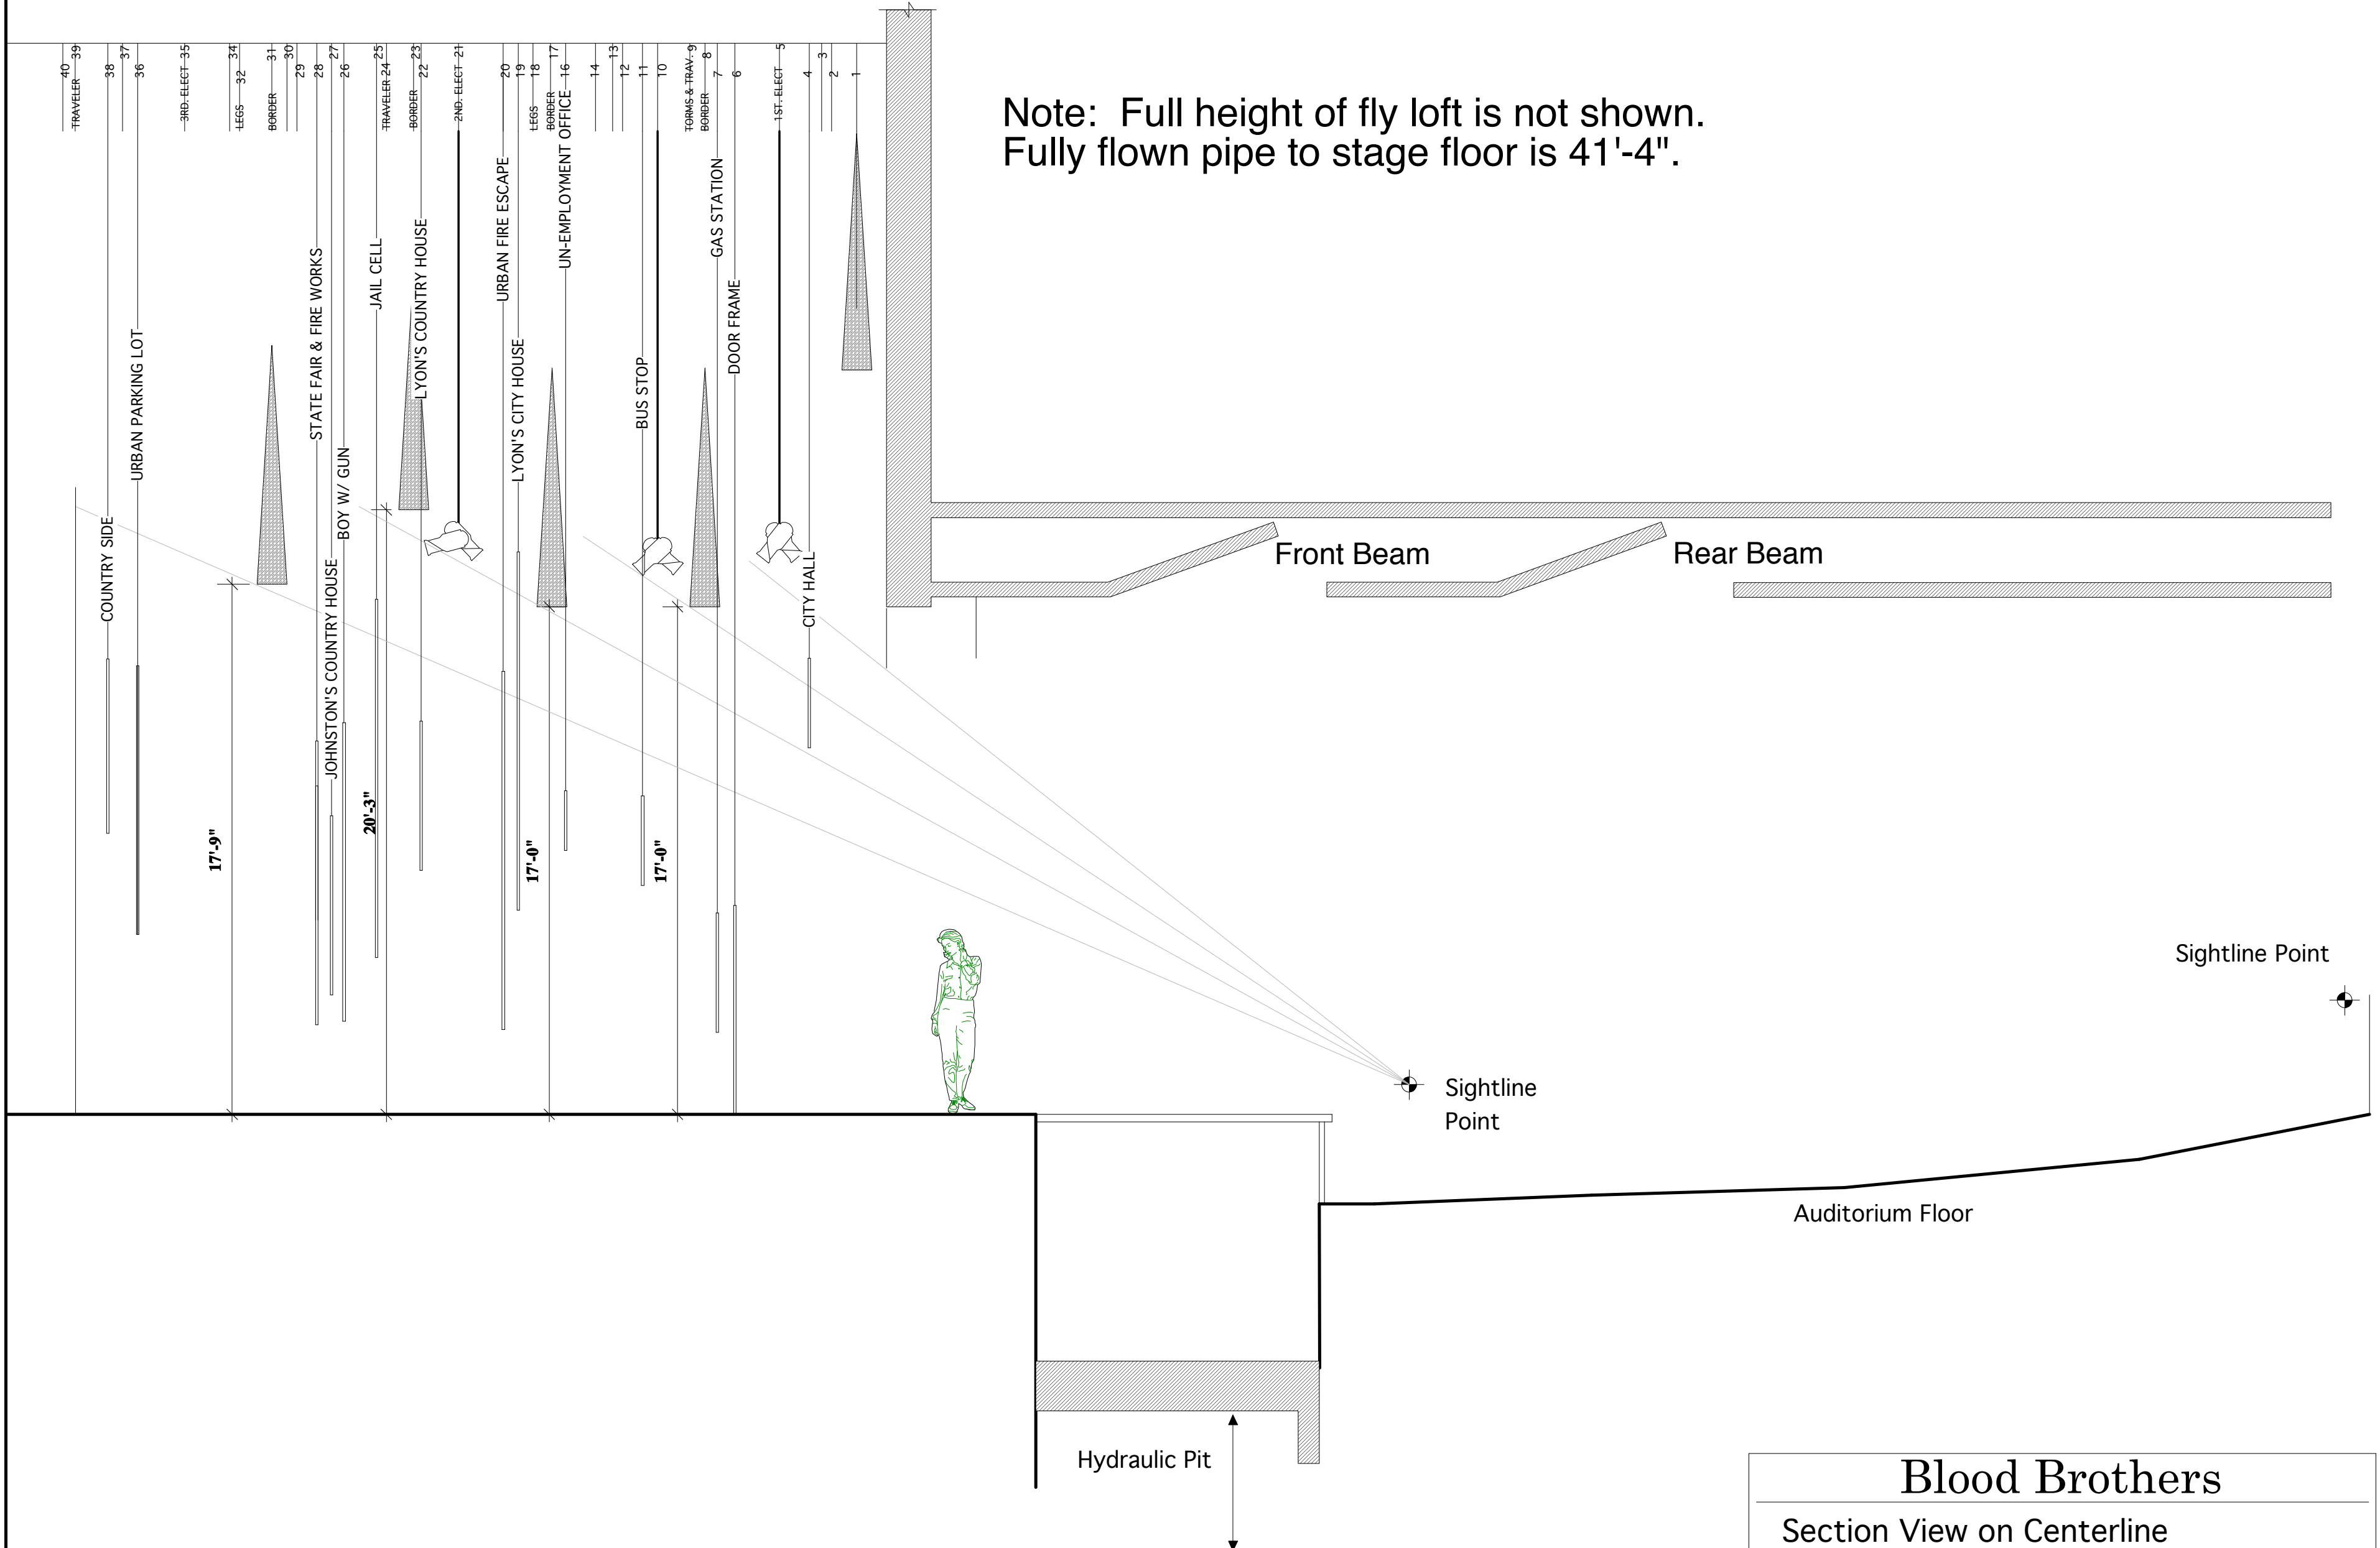

Note: Full height of fly loft is not shown.
Fully flown pipe to stage floor is 41'-4".

Blood Brothers	
Section View on Centerline	
St. Olaf Kelsey Theater	
Scale: 1/4" = 1'-0"	
B. Bjorklund	October 19, 2007