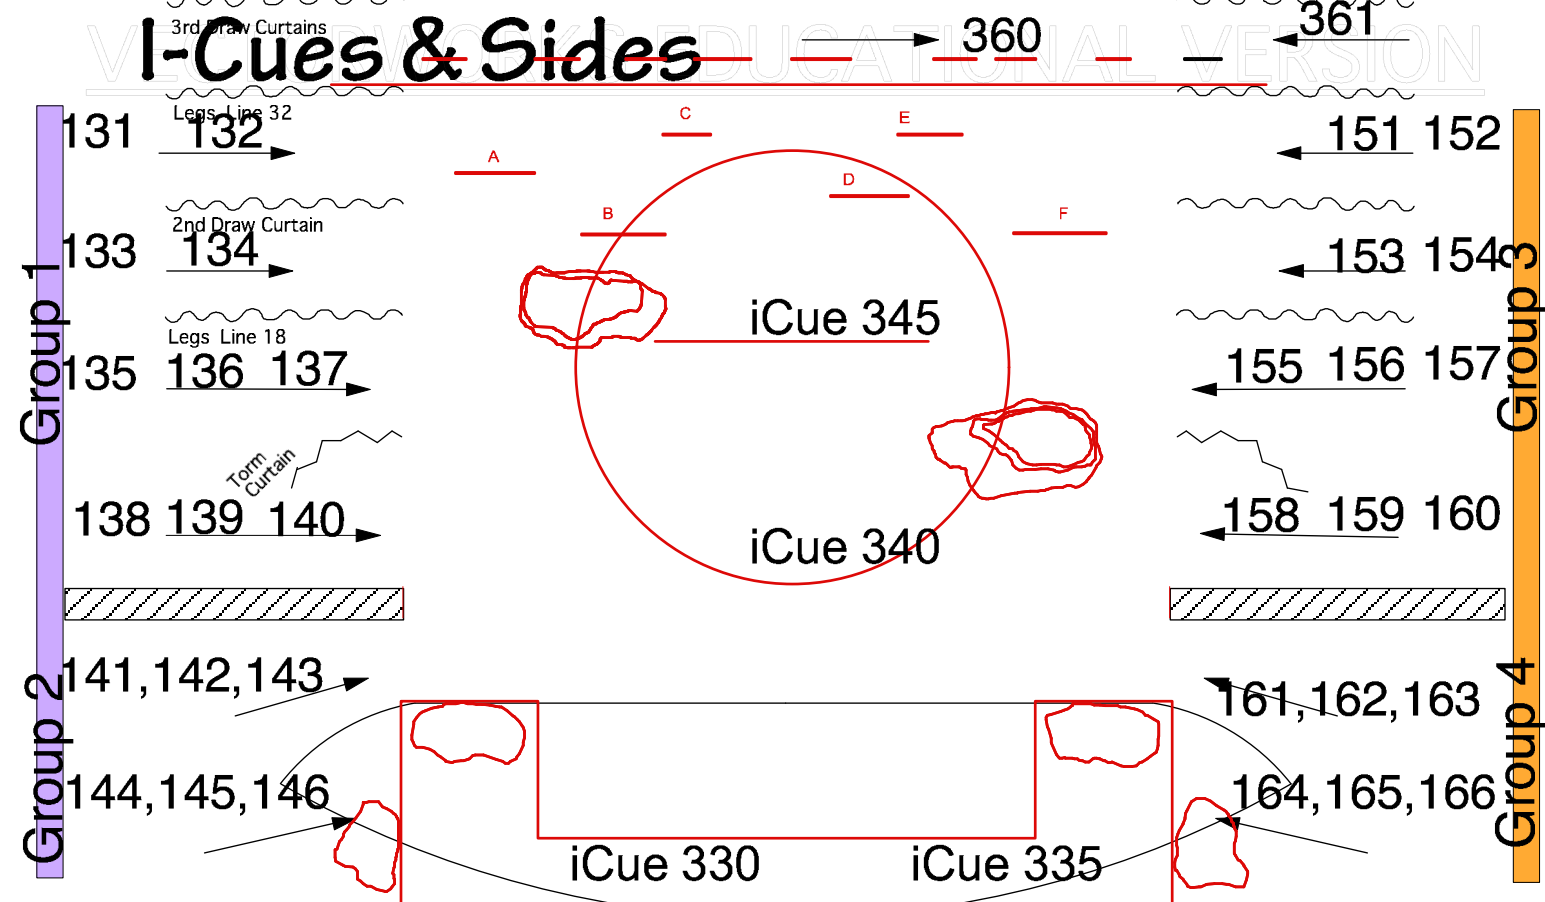

Front & Top

Scenery Cycles Specials

PTNs

- Focus Palette 1-
- Focus Palette 2-
- Focus Palette 3-
- Focus Palette 4-
- Focus Palette 5-
- Focus Palette 6-
- Color Palette 1-
- Color Palette 2-
- Color Palette 3-
- Beam Palette 1- Spot & Sharp
- Beam Palette 2- Flood
- Beam Palette 3-
- Beam Palette 4-
- Beam Palette 5-
- Beam Palette 6-