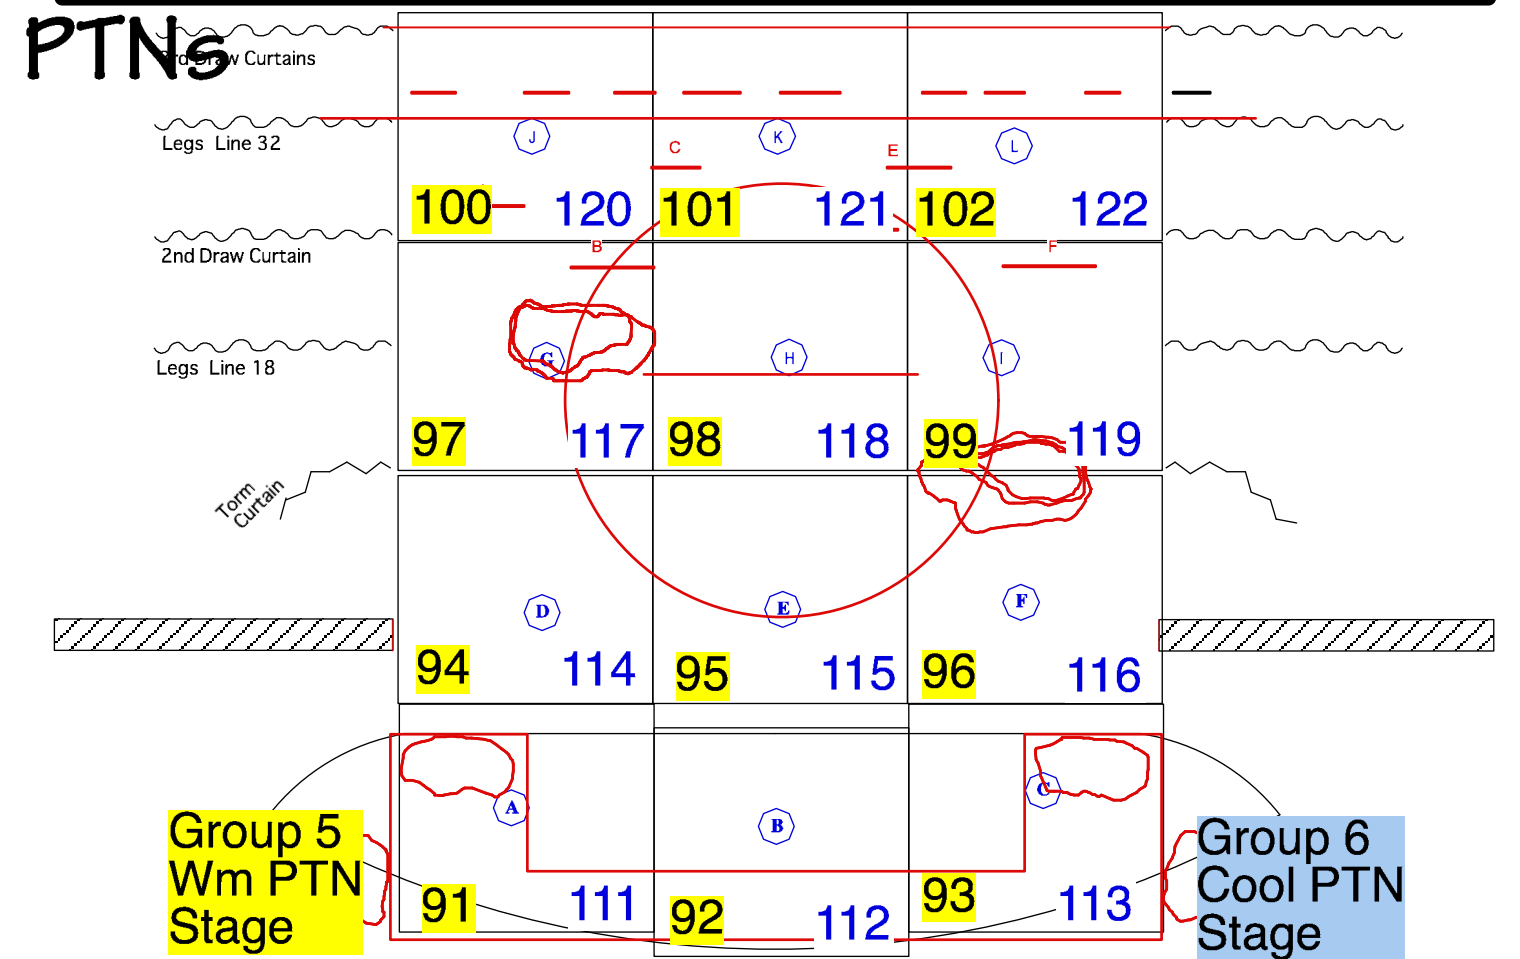

Front & Top

Scenery Cycles Specials

PTNs

- Focus Palette 1-
- Focus Palette 2-
- Focus Palette 3-
- Focus Palette 4-
- Focus Palette 5-
- Focus Palette 6-
- Color Palette 1-
- Color Palette 2-
- Color Palette 3-
- Beam Palette 1- Spot & Sharp
- Beam Palette 2- Flood
- Beam Palette 3-
- Beam Palette 4-
- Beam Palette 5-
- Beam Palette 6-