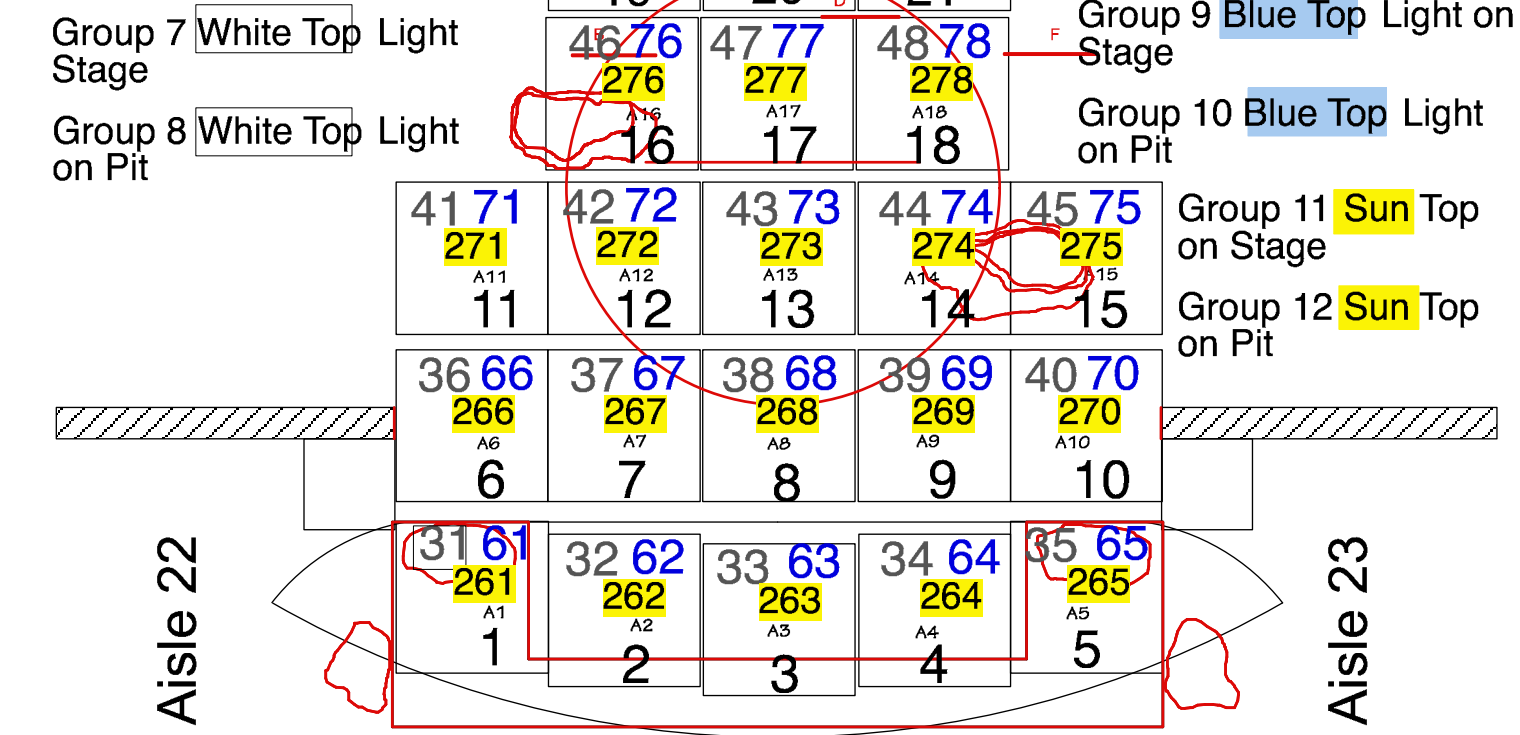

Front & Top

Scenery Cycles Specials

PTNs

- Focus Palette 1-
- Focus Palette 2-
- Focus Palette 3-
- Focus Palette 4-
- Focus Palette 5-
- Focus Palette 6-
- Color Palette 1-
- Color Palette 2-
- Color Palette 3-
- Beam Palette 1- Spot & Sharp
- Beam Palette 2- Flood
- Beam Palette 3-
- Beam Palette 4-
- Beam Palette 5-
- Beam Palette 6-