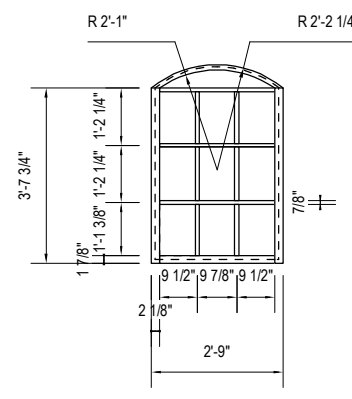

Stage Left
Top
Window