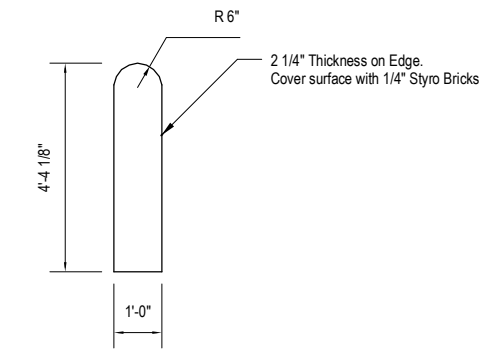

Stage Right
Brick
Panel

Stage Left
Bottom
Window