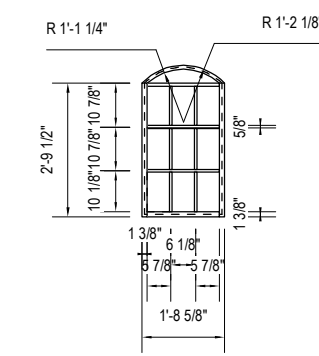

Stage Right
Bottom
Window

Stage Left
Brick
Panel

Stage Right
Top
Window

Stage Left
Bottom
Window

Stage Left
Top
Window

Les Belles Soeurs	
St. Olaf Kelsey Theater	
FLOATING WINDOWS & PANELS	
2/18/08	Scale: 1/4"
B. Bjorklund	Revision: 2/18/08