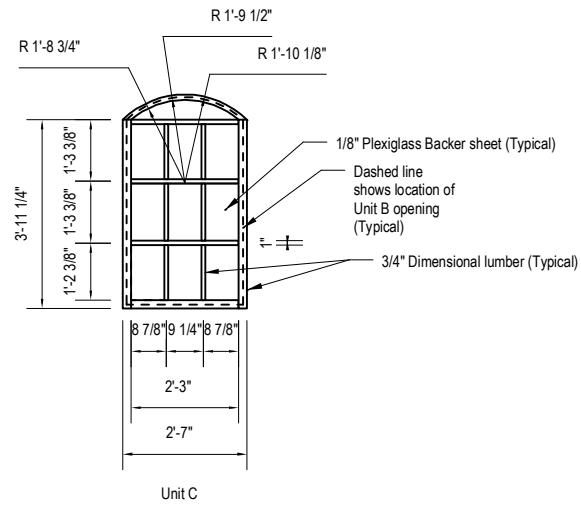

Stage Right
Bottom
Window

Stage Left
Brick
Panel