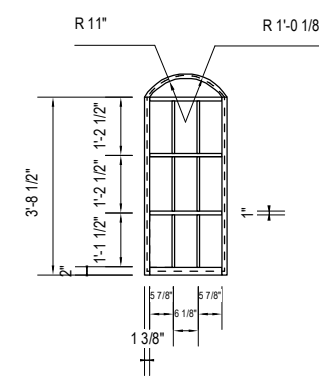

Stage Right
Panels