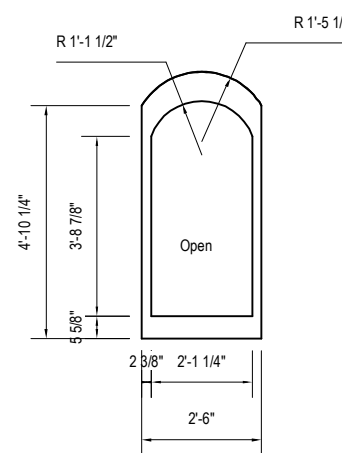

Stage Right
Panels