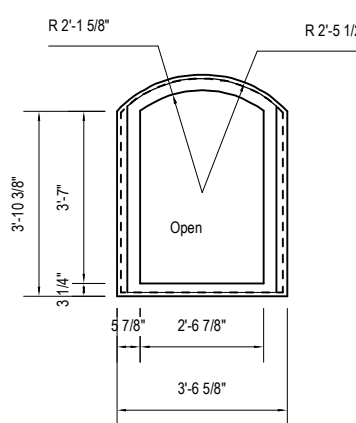

Stage Left
Top
Window