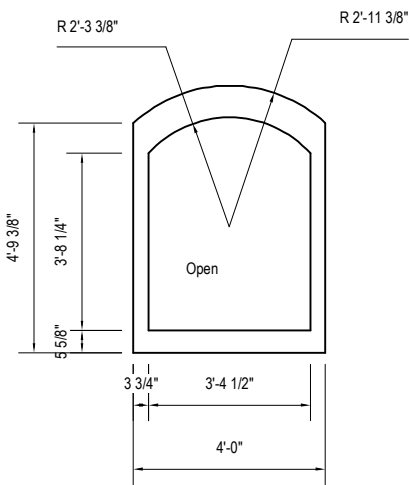

Stage Left
Top
Window