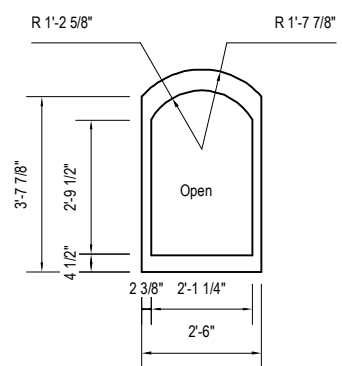

Stage Right
Bottom
Window

Stage Left
Brick
Panel

Stage Right
Top
Window

Stage Left
Bottom
Window

Stage Left
Top
Window

Les Belles Soeurs	
St. Olaf Kelsey Theater	
FLOATING WINDOWS & PANELS	
2/18/08	Scale: 1/4"
B. Bjorklund	Revision: 2/18/08