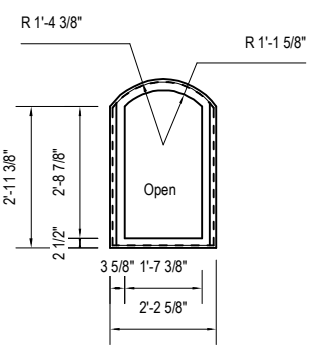

Stage Right
Bottom
Window

Stage Left
Brick
Panel

Stage Right
Top
Window

Stage Left
Bottom
Window

Stage Left
Top
Window

Les Belles Soeurs	
St. Olaf Kelsey Theater	
FLOATING WINDOWS & PANELS	
2/18/08	Scale: 1/4"
B. Bjorklund	Revision: 2/18/08