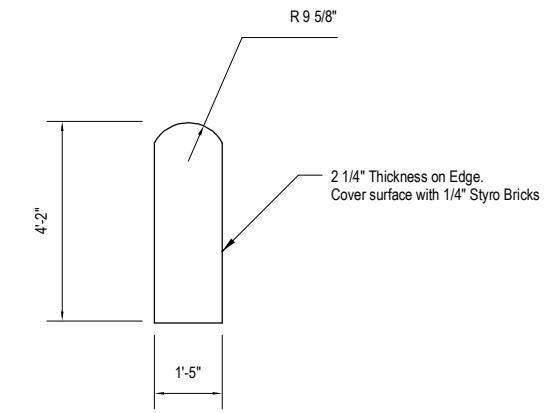

Stage Right
Top
Window