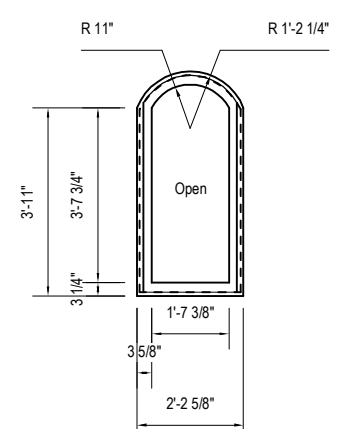

Stage Right
Panels