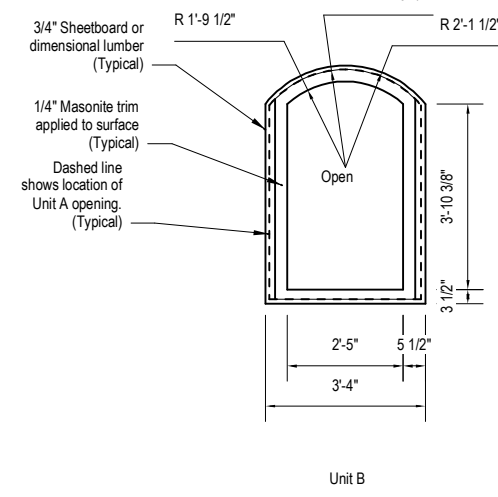

Stage Right
Bottom
Window

Stage Left
Brick
Panel