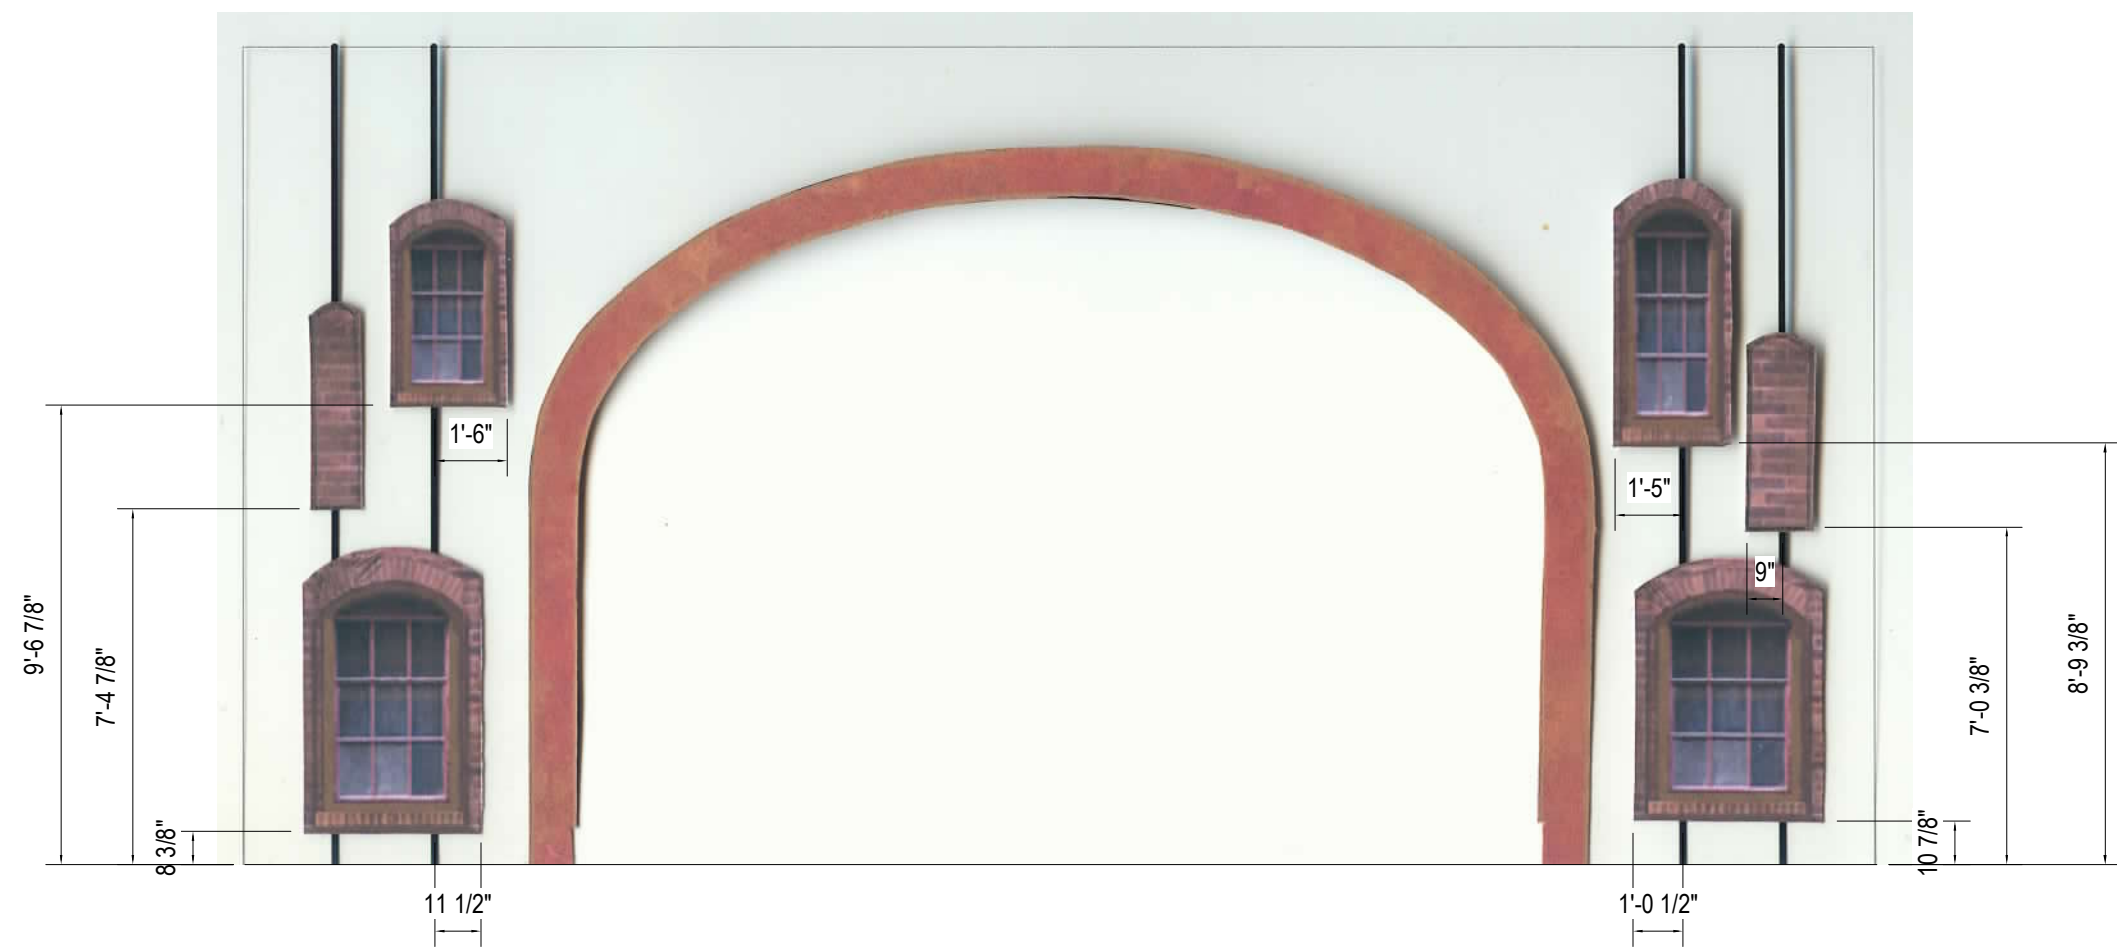

Stage Right
Panels

Les Belles Soeurs	
St. Olaf Kelsey Theater	
FLOATING WINDOWS & PANELS	
2/18/08	Scale: 1/4"
B. Bjorklund	Revision: 2/18/08