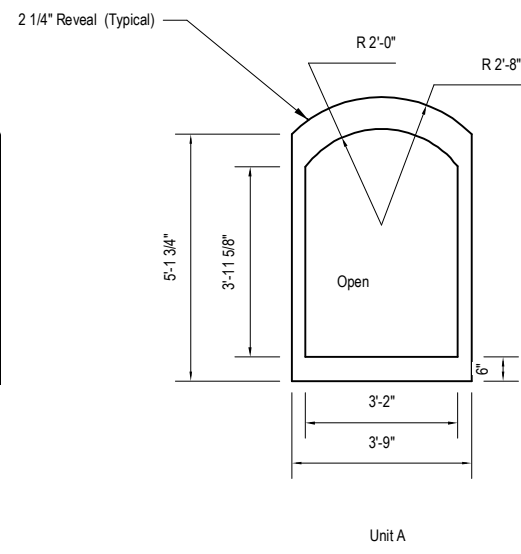

Stage Right
Bottom
Window

Stage Left
Brick
Panel