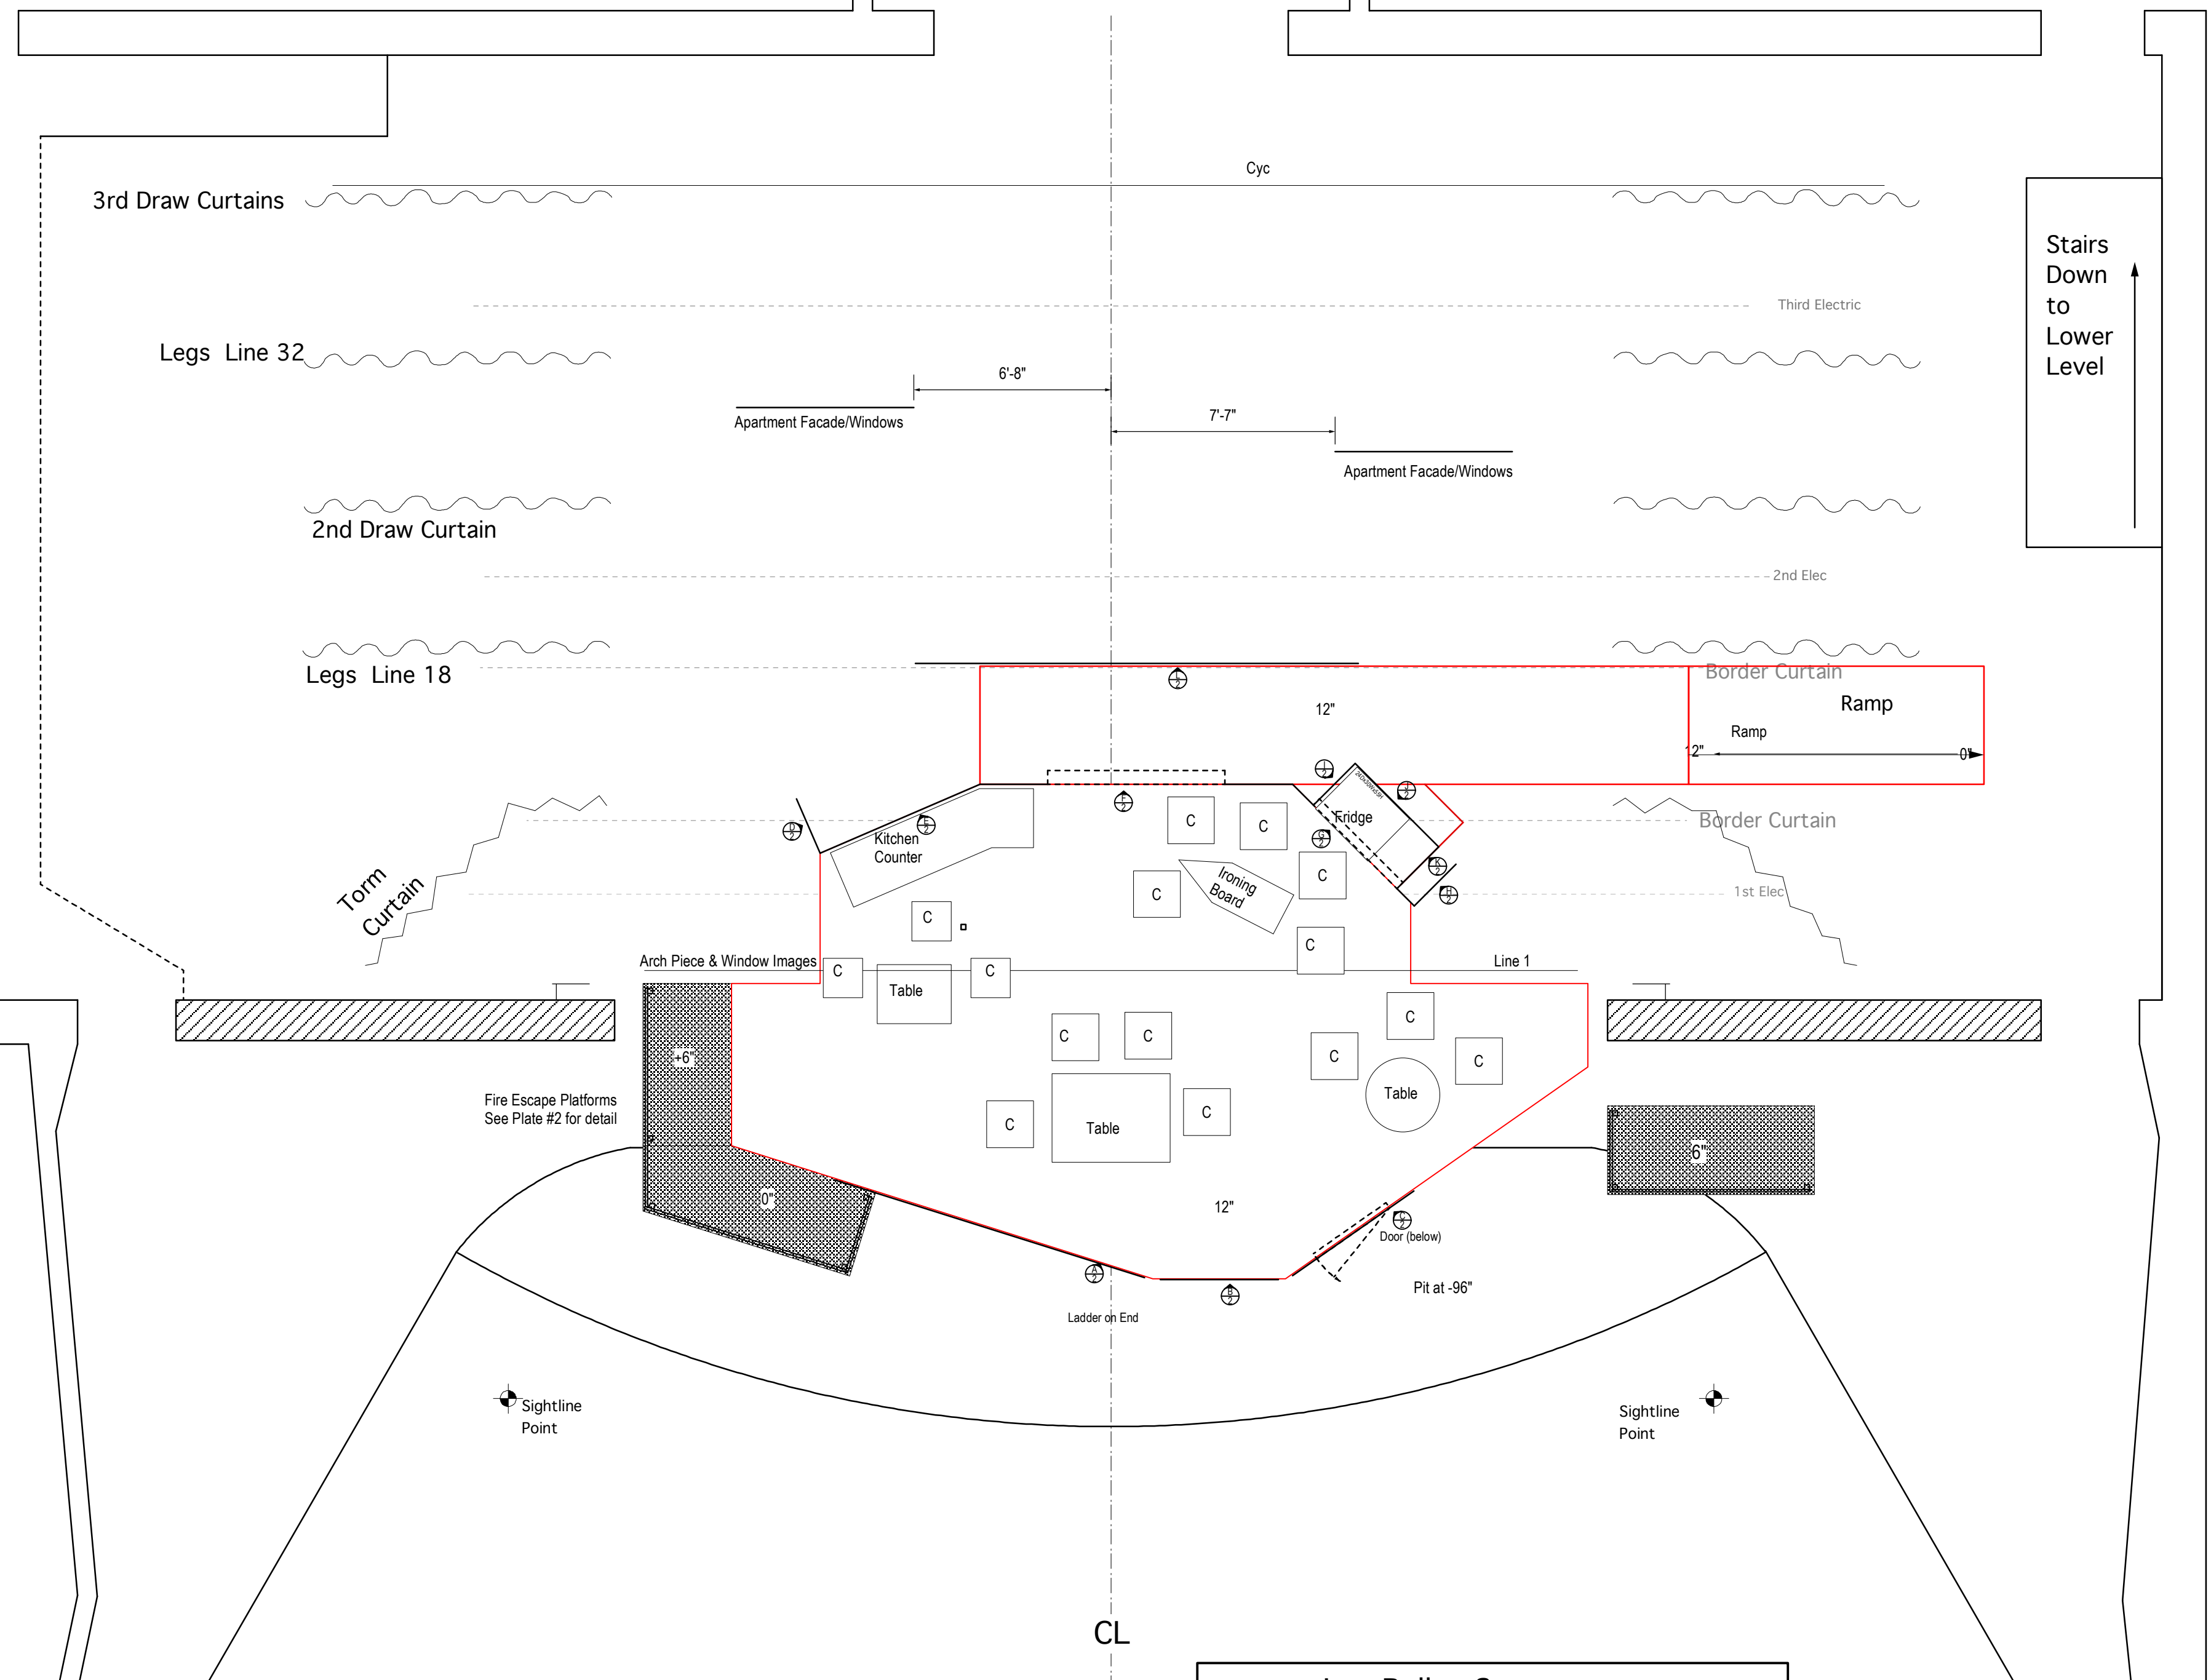

40  
39  
38  
37  
36  
35  
34  
32  
31  
30  
29  
28  
27  
26  
25  
24  
23  
22  
21  
20  
19  
18  
17  
16  
14  
13  
12  
11  
10  
9  
8  
7  
6  
5  
4  
3  
2  
1

Stairs  
Down  
to  
Lower  
Level

Fire Escape Platforms  
See Plate #2 for detail

<b>Les Belles Soeurs</b>	
St. Olaf Kelsey Theater	
Floorplan	
8/26/07	Scale: 1/4"
B. Bjorklund	Revision: 3/05/08

1

Sightline Point

Sightline Point

Sightline Point

Sightline Point