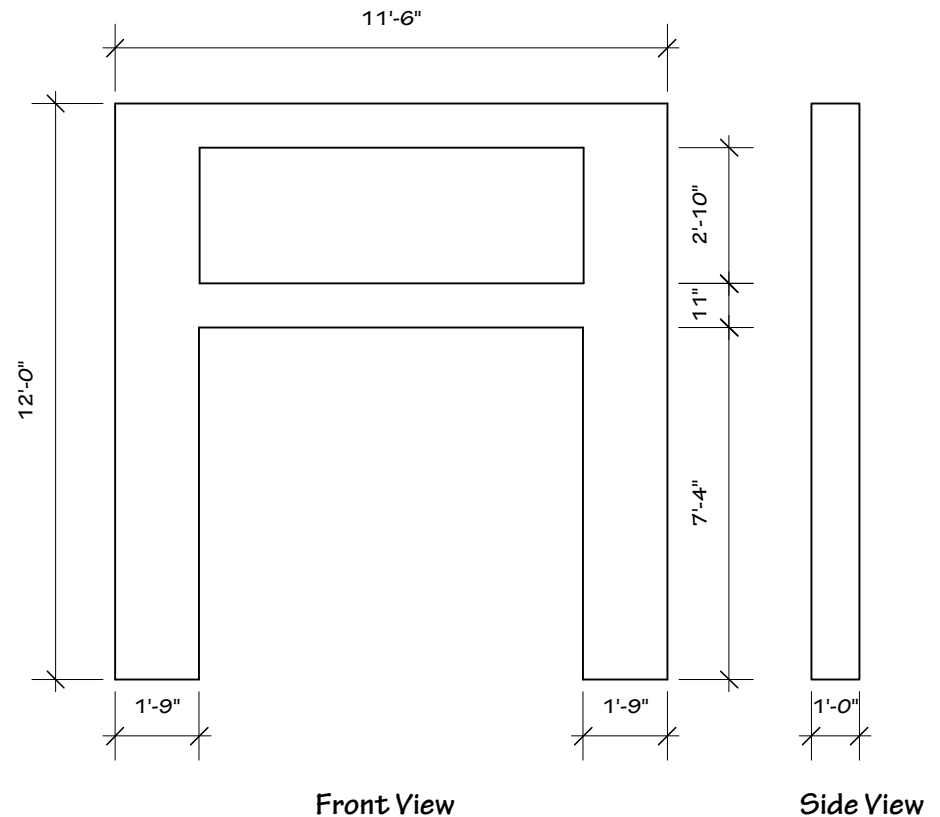

Wall Box Styro Detail Scale: 1/2" = 1'-0"

Wall Box Flat Frame detail
Scale: 1/4" = 1'-0"

Producing Organization

Production Title

Director

Drawing Information

Scale

Wall Box Unit Details

Drawing Number
10 of 11

Northfield Schools

2011 Rock N Roll Revival

Tom
McKown

Date 1/08/11
Drawn By B. Bjorklund

Revision:
1/10/11

As Noted