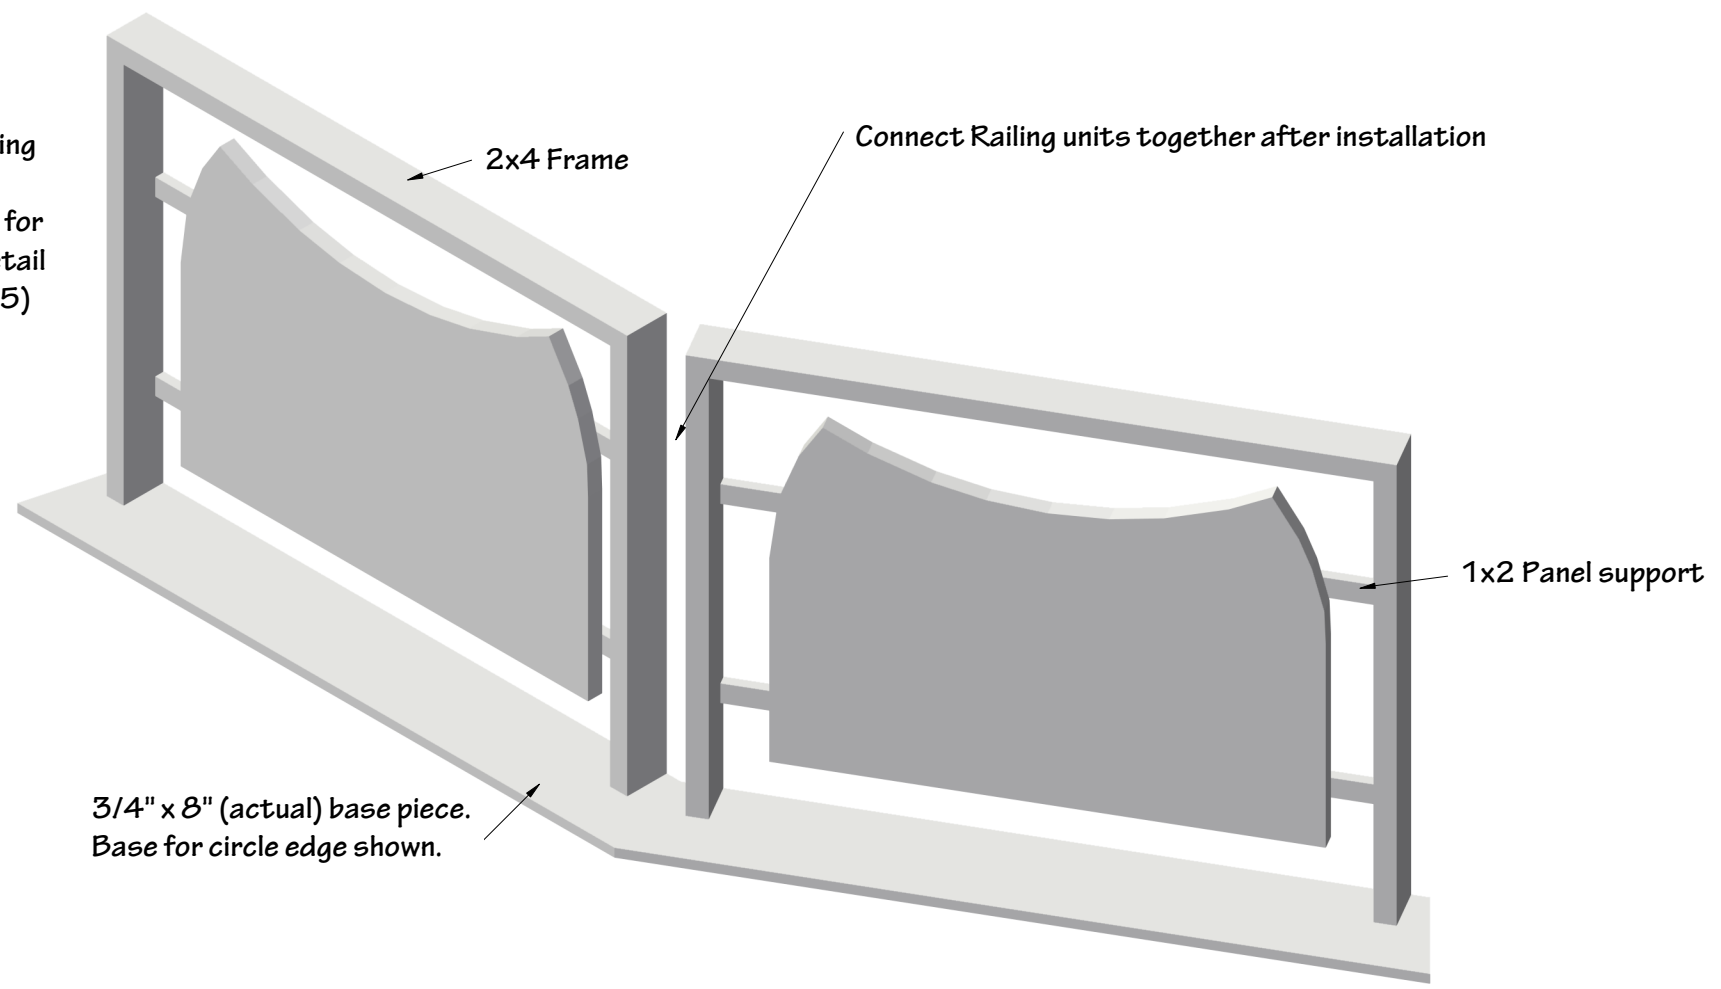

See Railing
Detail 2
Drawing for
Panel detail
(plate #5)

2 Panels shown- typical of 6 others- 8 total

Producing Organization	Production Title	Director	Drawing Information	Scale	Railing Panel Detail 3D: Band Platform	Drawing Number
Northfield Schools	2011 Rock N Roll Revival	Tom McKown	Date 1/09/11 Drawn By B. Bjorklund	Revision: 1/09/11	1"=1'-0"	6 of 11