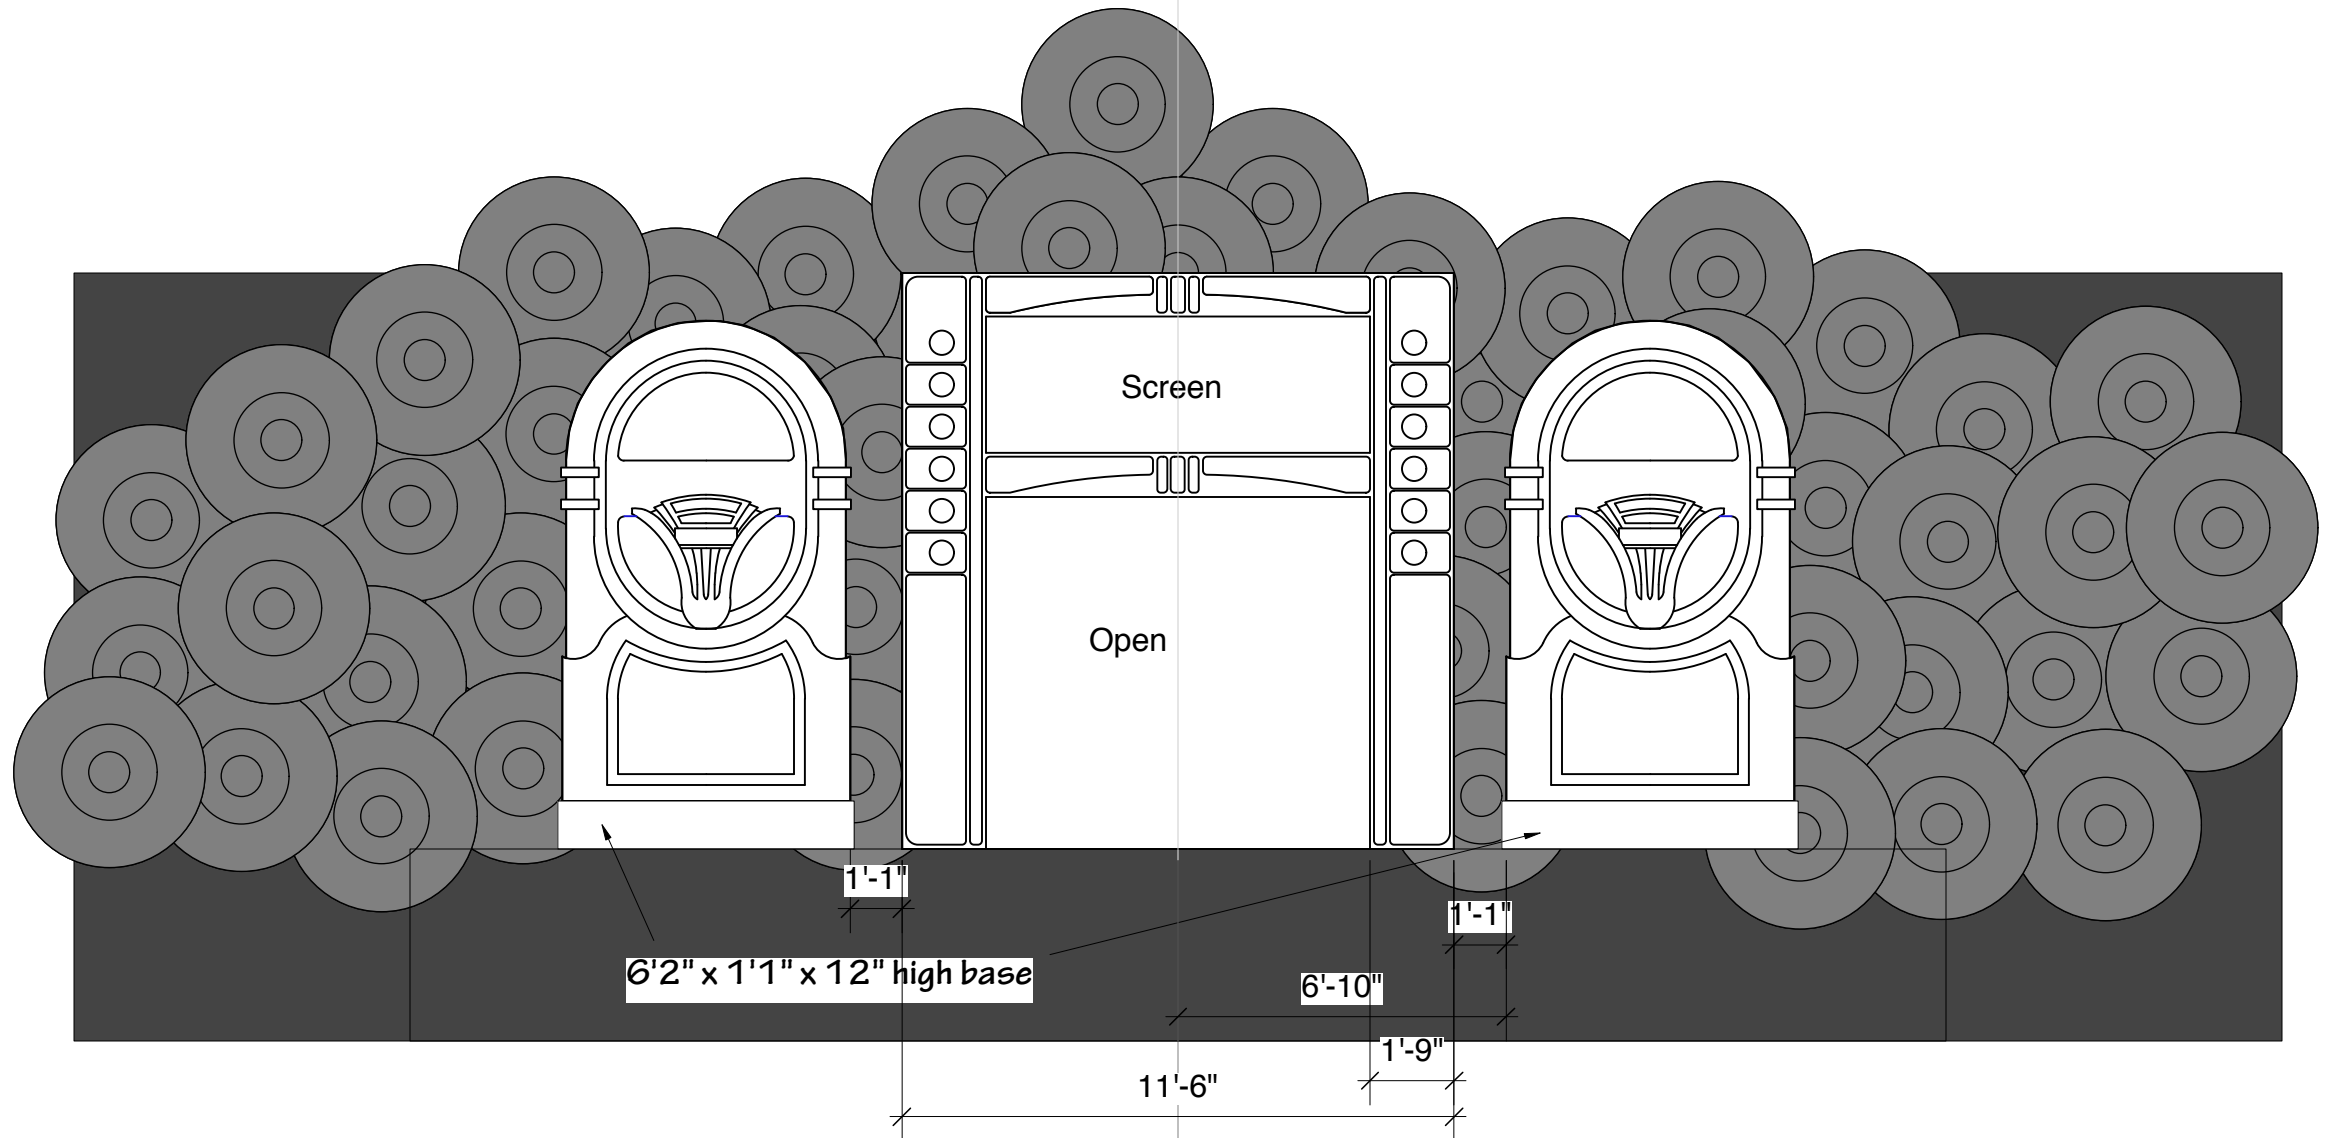

Center Line of Stage

Producing Organization

Northfield Schools

Production Title

2011 Rock N Roll Revival

Director

Tom  
McKown

Drawing Information

Date 1/08/11

Drawn By B. Bjorklund

Revision:

1/10/11

Scale

1/4"=1'-0"

Back Wall Elevation

Drawing Number