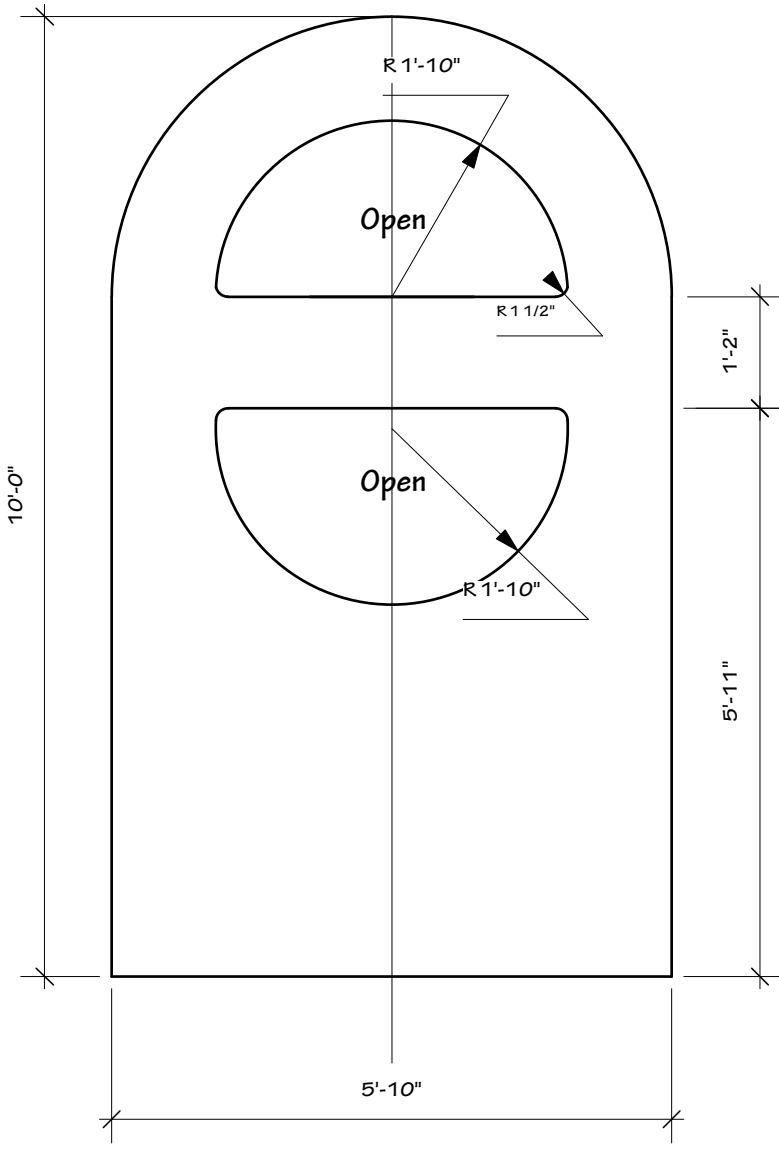

Styro Detail Applied to base sheetboard surface

See detail at right

Base Sheetboard Front View

Side View

Base- 1/4" Masonite

Center Medallion Detail

Producing Organization	Production Title	Director	Drawing Information	Scale	Juke Boxes	Drawing Number
Northfield Schools	2011 Rock N Roll Revival	Tom McKown	Date 1/08/11 Drawn By B. Bjorklund	1/2"=1'-0"		9 of 11
			Revision: 1/10/11			