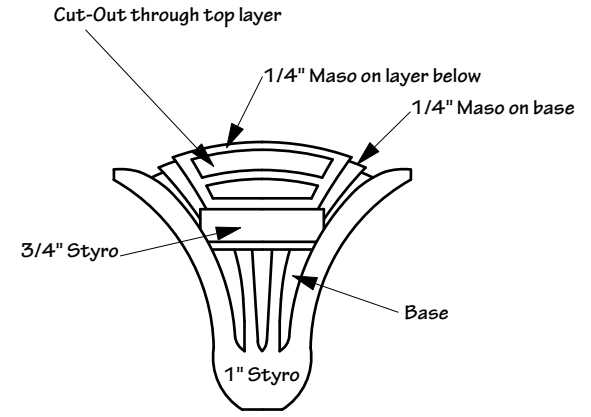

Styro Detail Applied to base sheetboard surface

See detail at right

Base Sheetboard Front View

Side View

Base- 1/4" Masonite

Center Medallion Detail

Producing Organization	Production Title	Director	Drawing Information	Scale	Juke Boxes	Drawing Number
Northfield Schools	2011 Rock N Roll Revival	Tom McKown	Date 1/08/11 Drawn By B. Bjorklund	1/2"=1'-0"		9 of 11
			Revision: 1/10/11			