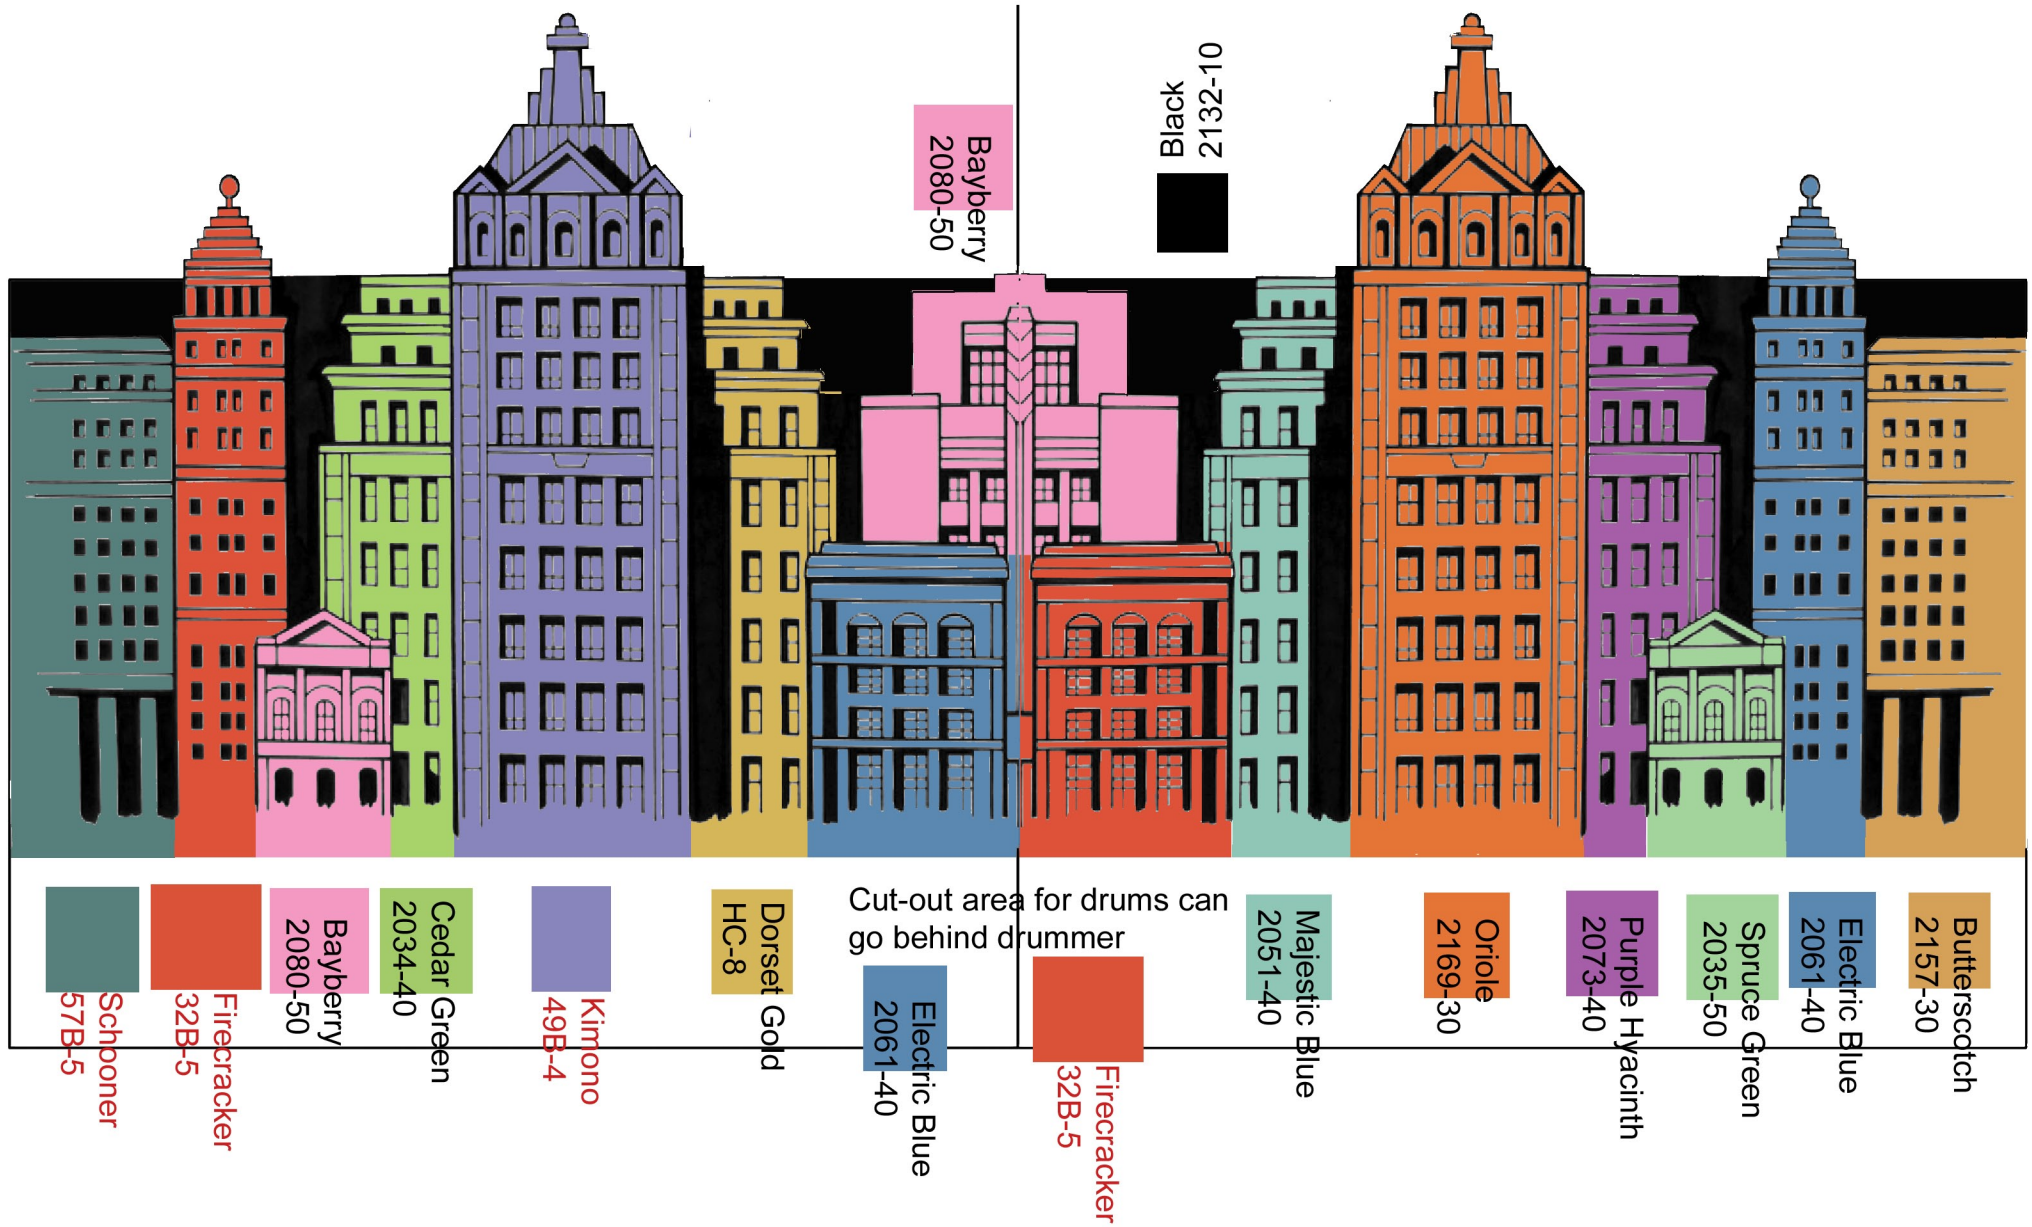

Black Text Colors are Benjamin Moore from Youngs Paint in Dundas. Red Text Colors are Pittsburgh from Menards. All color is FLAT FINISH

Producing Organization

Production Title

Designer

Drawing Information

Scale

Painters Elevation

Northfield Schools

2013 Rock N Roll Revival

Brian Bjorklund

Date 1/3/2013
Drawn By: B. Bjorklund

1/4"=1'-0"

Background Wall Cityscape