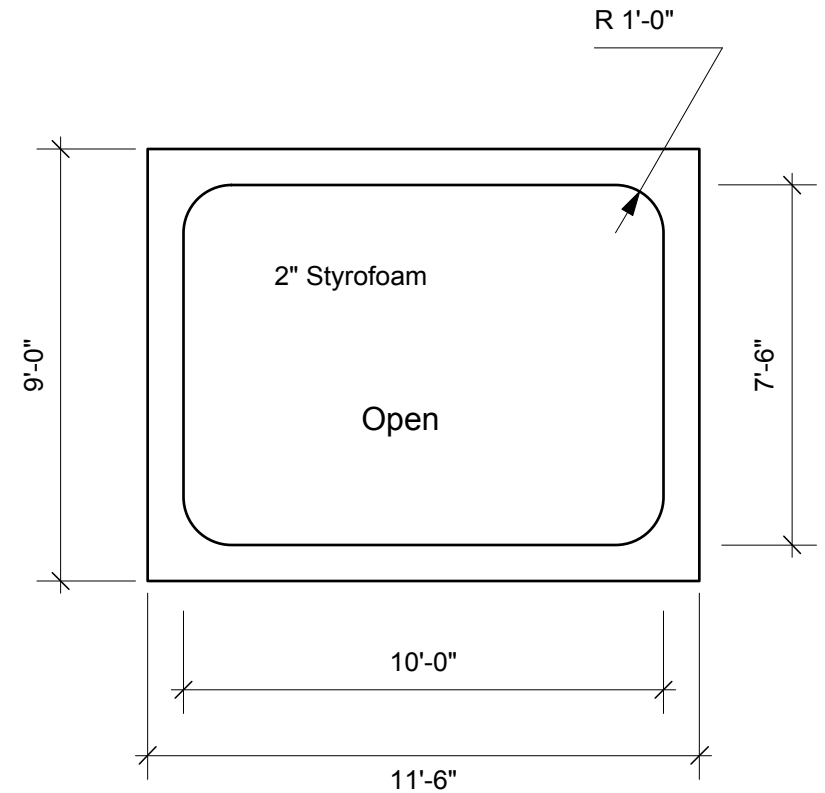

3D View of Frame & Controls

Frame and Controls location on screen face unit (grayed)

Bottom 6" of a 5 gallon pail. Use a translucent pail so a light source can be used inside.

Producing Organization
Northfield Schools

Production Title
2013 Rock N Roll Revival

Designer
Brian Bjorklund

Drawing Information
Date 12/01/12 Revision:
Drawn By: B. Bjorklund 12/26/12

Scale
1/4"=1'-0"

TV Screen Frame & Controls

Drawing Number
10 of X