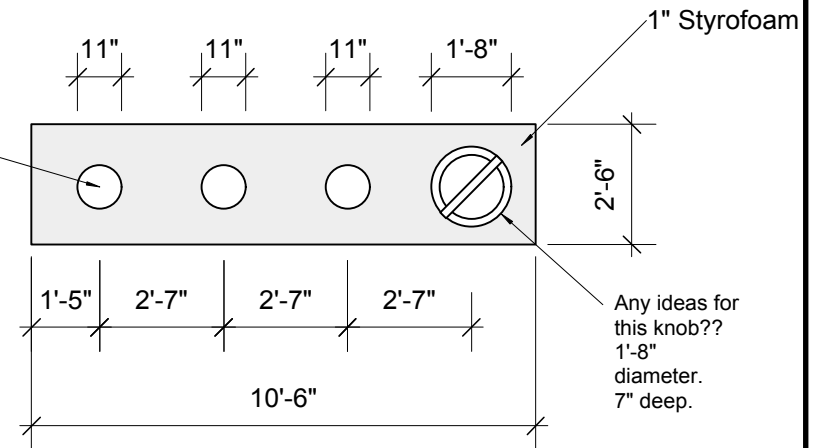

3D View of Frame & Controls

Frame and Controls location on screen face unit (grayed)

Bottom 6" of a 5 gallon pail. Use a translucent pail so a light source can be used inside.

Producing Organization
Northfield Schools

Production Title
2013 Rock N Roll Revival

Designer
Brian Bjorklund

Drawing Information
Date 12/01/12 Revision:
Drawn By: B. Bjorklund 12/26/12

Scale
1/4"=1'-0"

TV Screen Frame & Controls

Drawing Number
10 of X