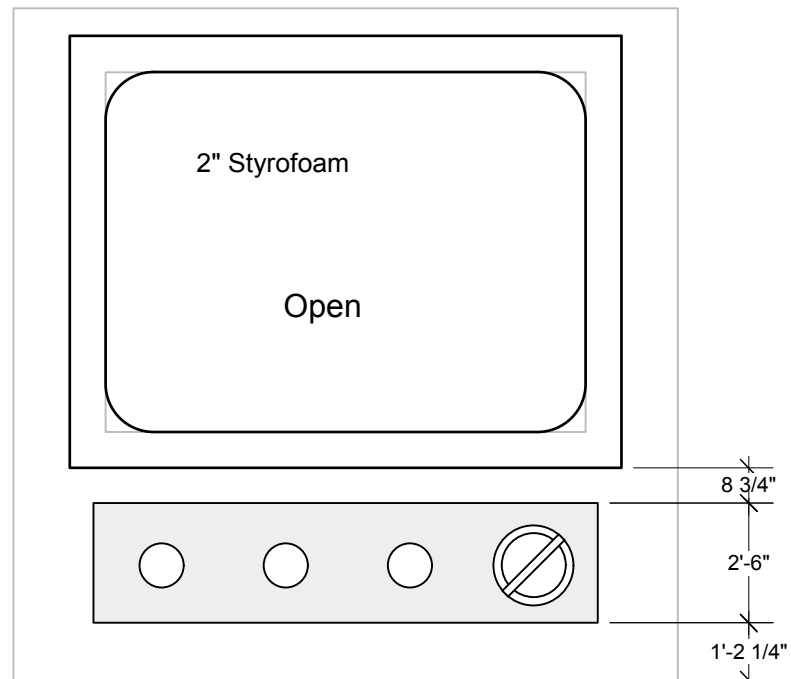

3D View of Frame & Controls

Frame and Controls location on screen face unit (grayed)

Bottom 6" of a 5 gallon pail. Use a translucent pail so a light source can be used inside.

Producing Organization
Northfield Schools

Production Title
2013 Rock N Roll Revival

Designer
Brian Bjorklund

Drawing Information
Date 12/01/12 Revision:
Drawn By: B. Bjorklund 12/26/12

Scale
1/4"=1'-0"

TV Screen Frame & Controls

Drawing Number
10 of X