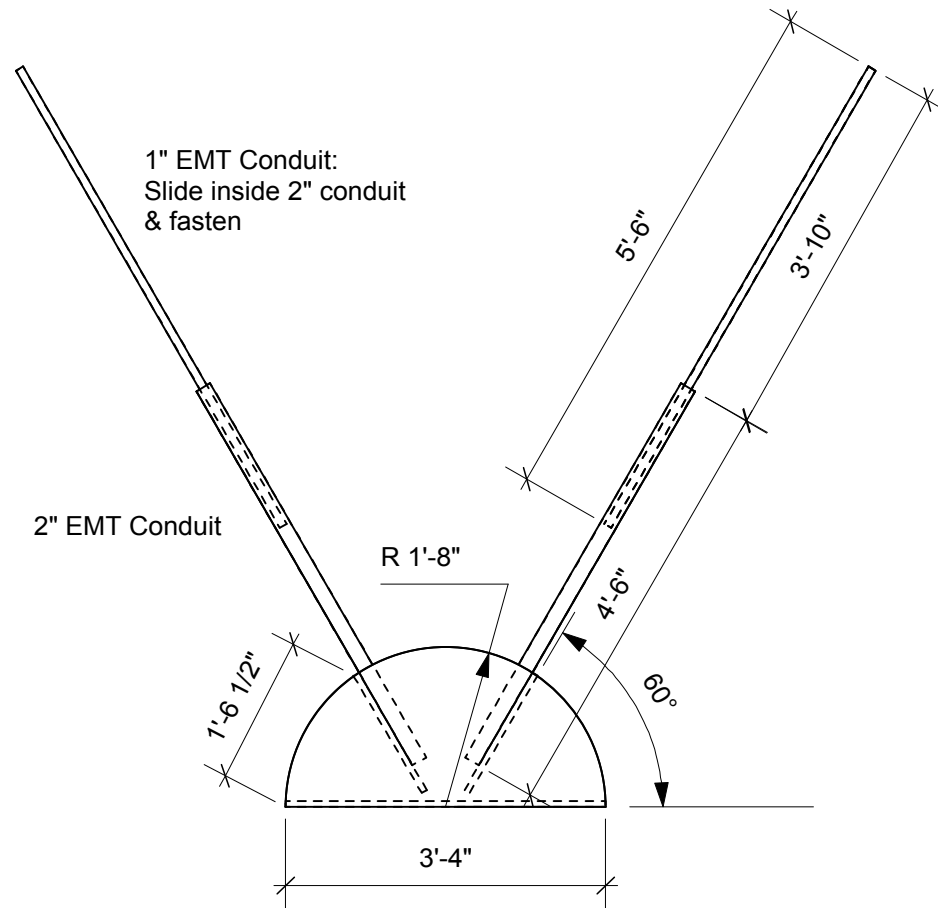

3D View of Antenna

Front View of Antenna
(scale: 1/2" = 1'-0")

Producing Organization	Production Title	Designer	Drawing Information	Scale	TV Antenna Details	Drawing Number
Northfield Schools	2013 Rock N Roll Revival	Brian Bjorklund	Date 12/01/12 Drawn By: B. Bjorklund	1/2"=1'-0"		11 of
			Revision: 12/26/12			