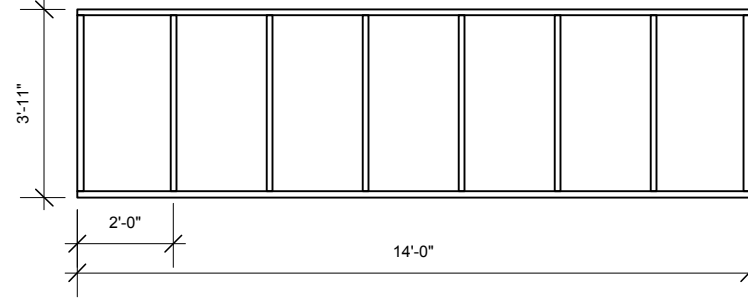

Assemble Frames and cover with 1/4" Masonite at Middle School stage

3D View of Assembled Frame

Top Frame- 2x4 pine

Front Frame- 1x4 Pine

Side Frames 1x4 pine

Producing Organization
Northfield Schools

Production Title
2013 Rock N Roll Revival

Designer
Brian Bjorklund

Drawing Information
Date 12/01/12 Revision:
Drawn By: B. Bjorklund 12/26/12

Scale
1/4"=1'-0"

TV Screen Box
Details

Drawing Number
8 of X