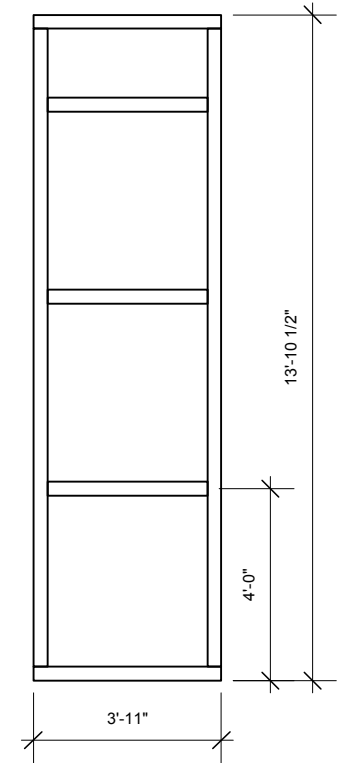

Assemble Frames and cover with 1/4" Masonite at Middle School stage

3D View of Assembled Frame

Top Frame- 2x4 pine

Front Frame- 1x4 Pine

Side Frames 1x4 pine

Producing Organization
Northfield Schools

Production Title
2013 Rock N Roll Revival

Designer
Brian Bjorklund

Drawing Information
Date 12/01/12 Revision:
Drawn By: B. Bjorklund 12/26/12

Scale
1/4"=1'-0"

TV Screen Box
Details

Drawing Number
8 of X