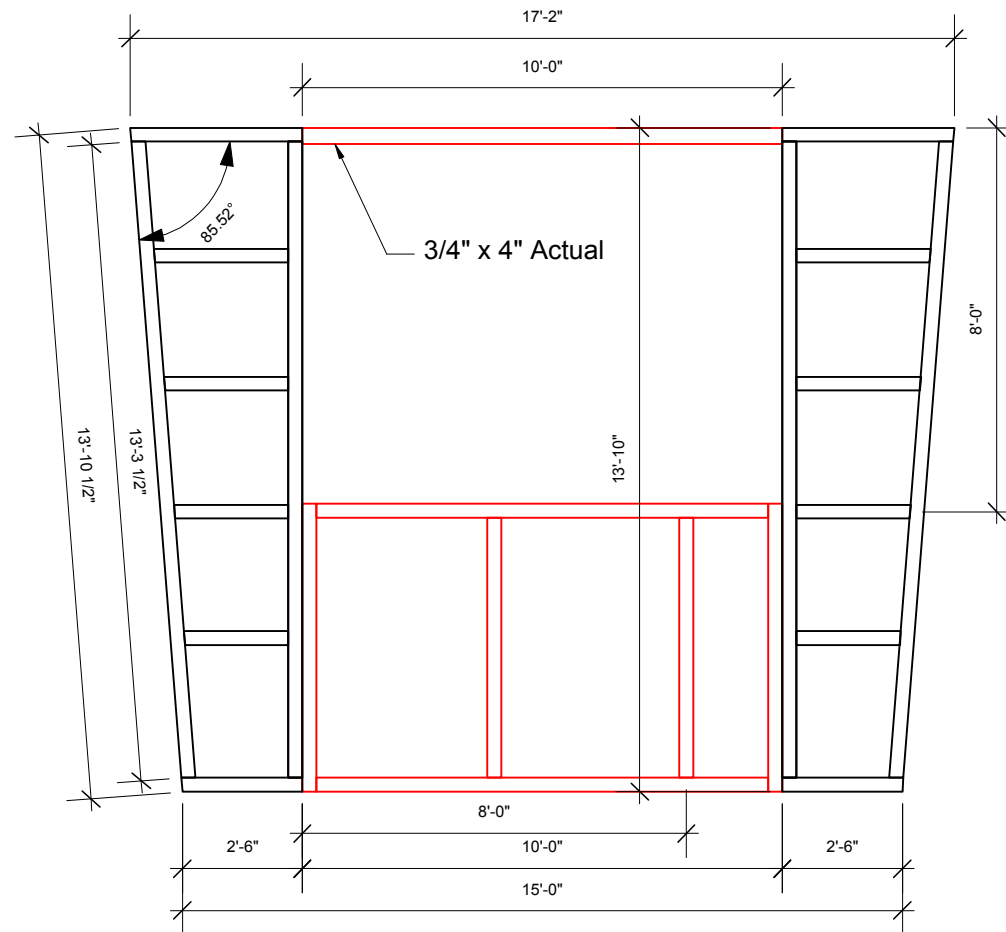

Assemble Frames and cover with 1/4" Masonite at Middle School stage

3D View of Assembled Frame

Top Frame- 2x4 pine

Front Frame- 1x4 Pine

Side Frames 1x4 pine

Producing Organization
Northfield Schools

Production Title
2013 Rock N Roll Revival

Designer
Brian Bjorklund

Drawing Information
Date 12/01/12 Revision:
Drawn By: B. Bjorklund 12/26/12

Scale
1/4"=1'-0"

TV Screen Box
Details

Drawing Number
8 of X