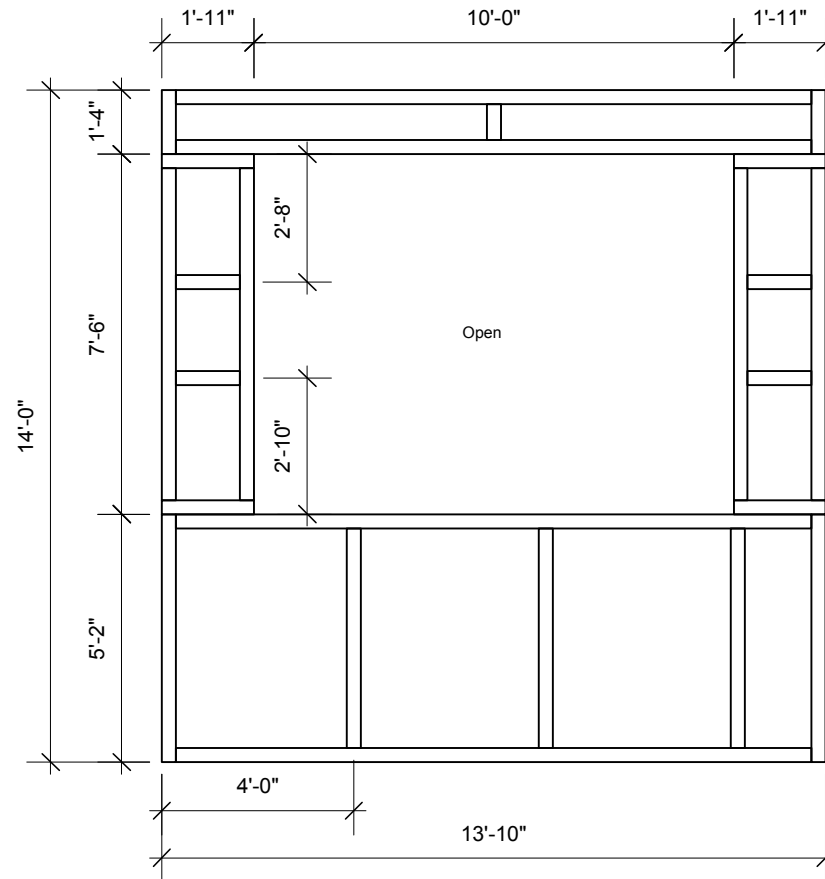

Assemble Frames
and cover with
1/4" Masonite at
Middle School stage

3D View of Assembled Frames
(TV base unit shown in gray lines)

Front Frame- 1x4 Pine

Side Frames
1x4 pine

Side Top Frames
3/4 Ply

Producing Organization
Northfield Schools

Production Title
2013 Rock N Roll Revival

Designer
Brian Bjorklund

Drawing Information
Date **12/01/12** Revision:
Drawn By: **B. Bjorklund** **12/26/12**

Scale
1/4"=1'-0"

**TV Screen Face
Details**

Drawing Number
9 of X