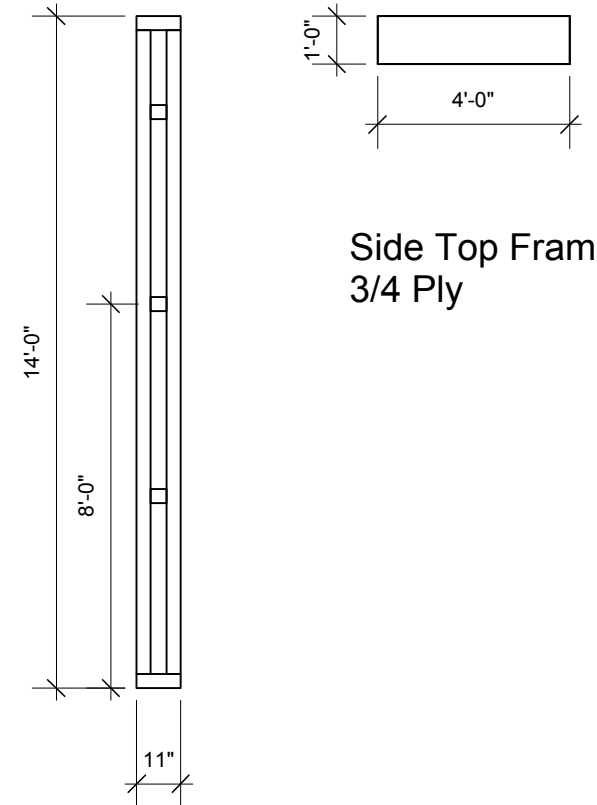

Assemble Frames
and cover with
1/4" Masonite at
Middle School stage

3D View of Assembled Frames
(TV base unit shown in gray lines)

Front Frame- 1x4 Pine

Side Frames
1x4 pine

Side Top Frames
3/4 Ply

Producing Organization
Northfield Schools

Production Title
2013 Rock N Roll Revival

Designer
Brian Bjorklund

Drawing Information
Date **12/01/12** Revision:
Drawn By: **B. Bjorklund** **12/26/12**

Scale
1/4"=1'-0"

**TV Screen Face
Details**

Drawing Number
9 of X