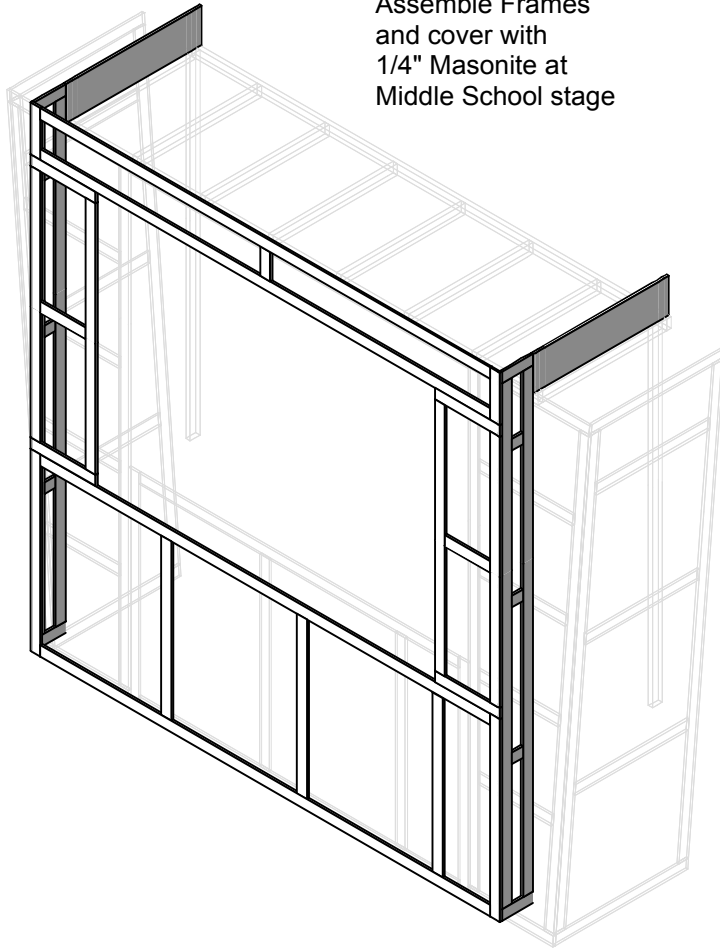

Assemble Frames
and cover with
1/4" Masonite at
Middle School stage

3D View of Assembled Frames
(TV base unit shown in gray lines)

Front Frame- 1x4 Pine

Side Frames
1x4 pine

Side Top Frames
3/4 Ply

Producing Organization
Northfield Schools

Production Title
2013 Rock N Roll Revival

Designer
Brian Bjorklund

Drawing Information
Date **12/01/12** Revision:
Drawn By: **B. Bjorklund** **12/26/12**

Scale
1/4"=1'-0"

**TV Screen Face
Details**

Drawing Number
9 of X