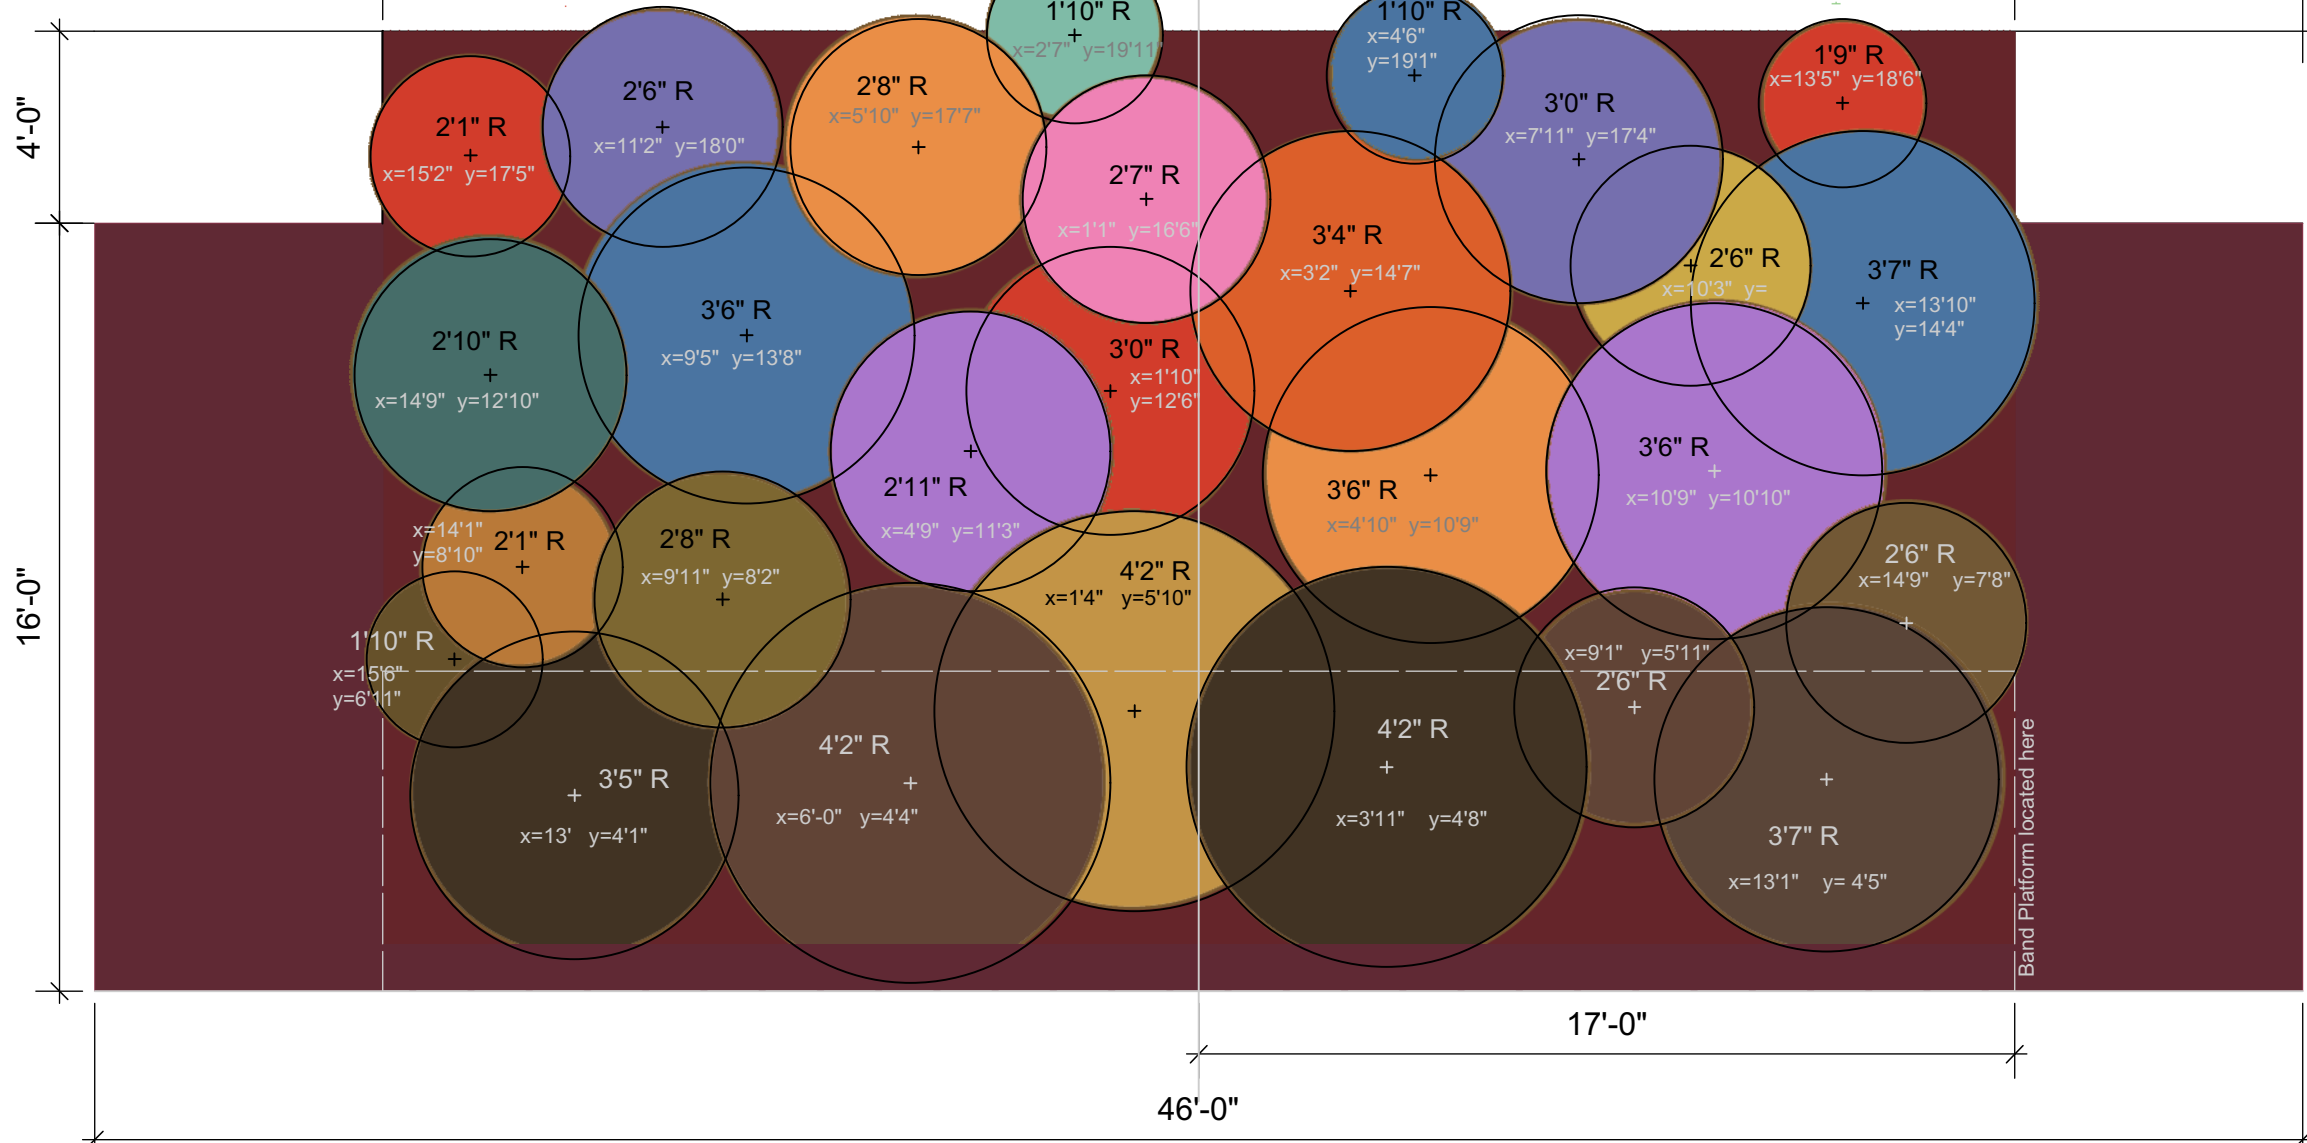

34'-0"

Center Line of Stage

Circle Radius Point: X = distance from center line. Y = distance from bottom of scenery panel
R = Radius of circle

6'-0"

Circles are painted on surface

| Producing Organization | Production Title | Director | Drawing Information | Scale | Circle Details | Drawing Number |
|------------------------|--------------------------|-------------|---|------------|----------------|----------------|
| Northfield Schools | 2017 Rock N Roll Revival | Ray Coudret | Date 12/18/16 Drawn By B. Bjorklund 12/20/16 | 1/4"=1'-0" | Circle Details | X of X |