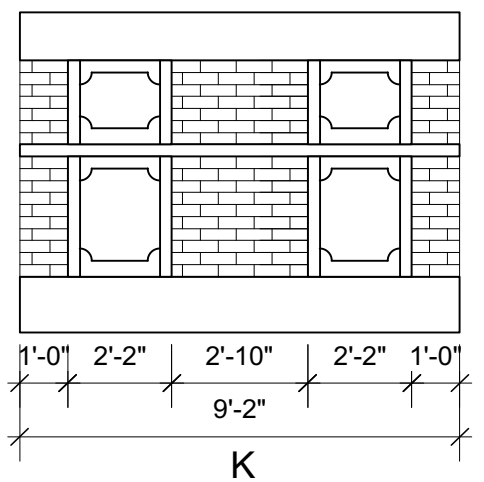

2 by X Vertical trim board
Length = Height of platform
(6'8")

Platform Plan view showing location of Platform Facing walls and vertical trim boards at corners

Producing Organization Northfield Schools	Production Title <i>2017 Rock N Roll Revival</i>	Director Ray Coudret	Drawing Information Date 12/18/16 Revision: Drawn By B. Bjorklund 12/20/16	Scale 1/4"=1'-0"	Platform Facing Walls	Drawing Number X of X
---	---	--------------------------------	--	----------------------------	------------------------------	---------------------------------