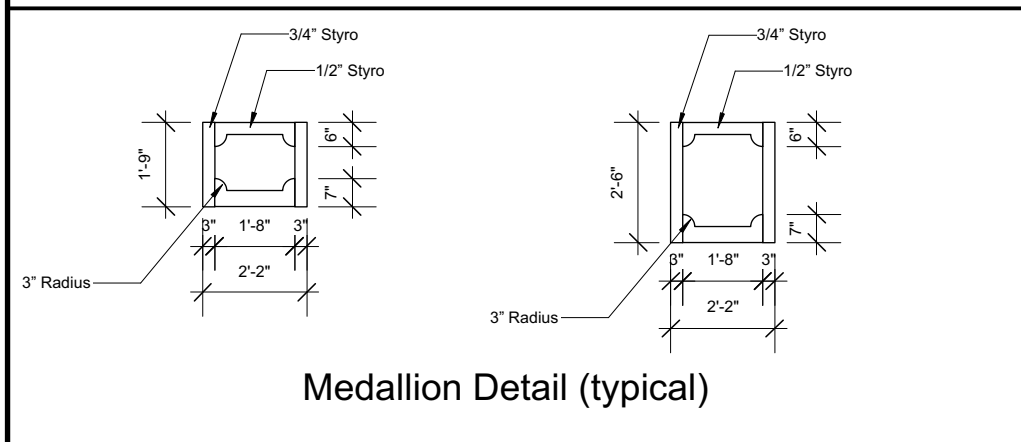

2 by X Vertical trim board
Length = Height of platform
(6'8")

Platform Plan view showing location of Platform Facing walls and vertical trim boards at corners

Producing Organization Northfield Schools	Production Title <i>2017 Rock N Roll Revival</i>	Director Ray Coudret	Drawing Information Date 12/18/16 Revision: Drawn By B. Bjorklund 12/20/16	Scale 1/4"=1'-0"	Platform Facing Walls	Drawing Number X of X
---	---	--------------------------------	--	----------------------------	------------------------------	---------------------------------