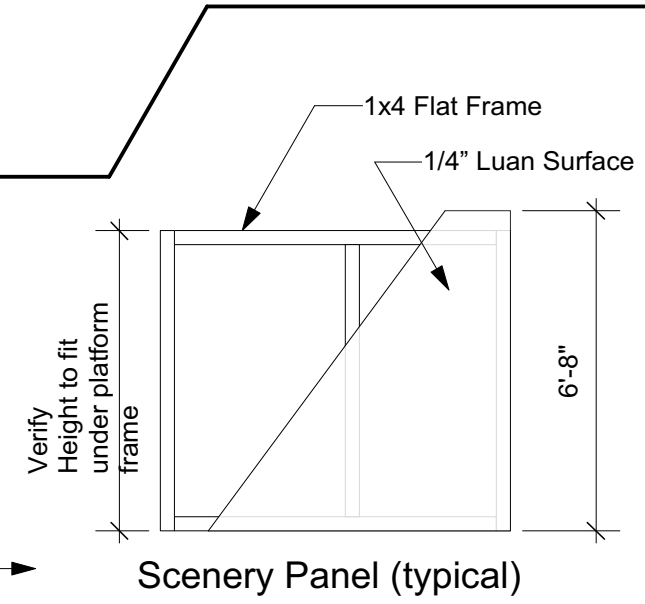

2 by X Vertical trim board
Length = Height of platform
(6'8")

Platform Plan view showing location of Platform Facing walls and vertical trim boards at corners

Producing Organization Northfield Schools	Production Title <i>2017 Rock N Roll Revival</i>	Director Ray Coudret	Drawing Information Date 12/18/16 Revision: Drawn By B. Bjorklund 12/20/16	Scale 1/4"=1'-0"	Platform Facing Walls	Drawing Number X of X
---	---	--------------------------------	--	----------------------------	------------------------------	---------------------------------