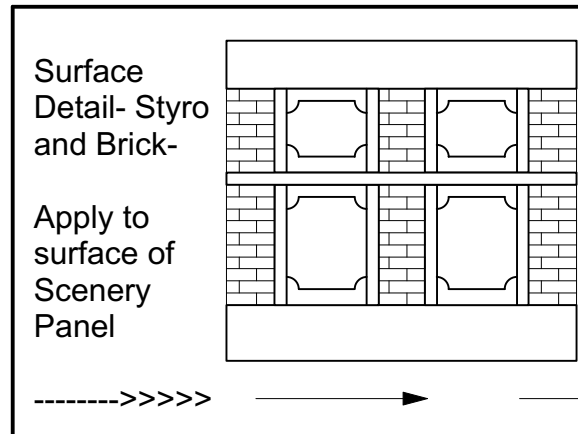

2 by X Vertical trim board
Length = Height of platform
(6'8")

Platform Plan view showing location of Platform Facing walls and vertical trim boards at corners

Producing Organization Northfield Schools	Production Title <i>2017 Rock N Roll Revival</i>	Director Ray Coudret	Drawing Information Date 12/18/16 Revision: Drawn By B. Bjorklund 12/20/16	Scale 1/4"=1'-0"	Platform Facing Walls	Drawing Number X of X
---	---	--------------------------------	--	----------------------------	------------------------------	---------------------------------