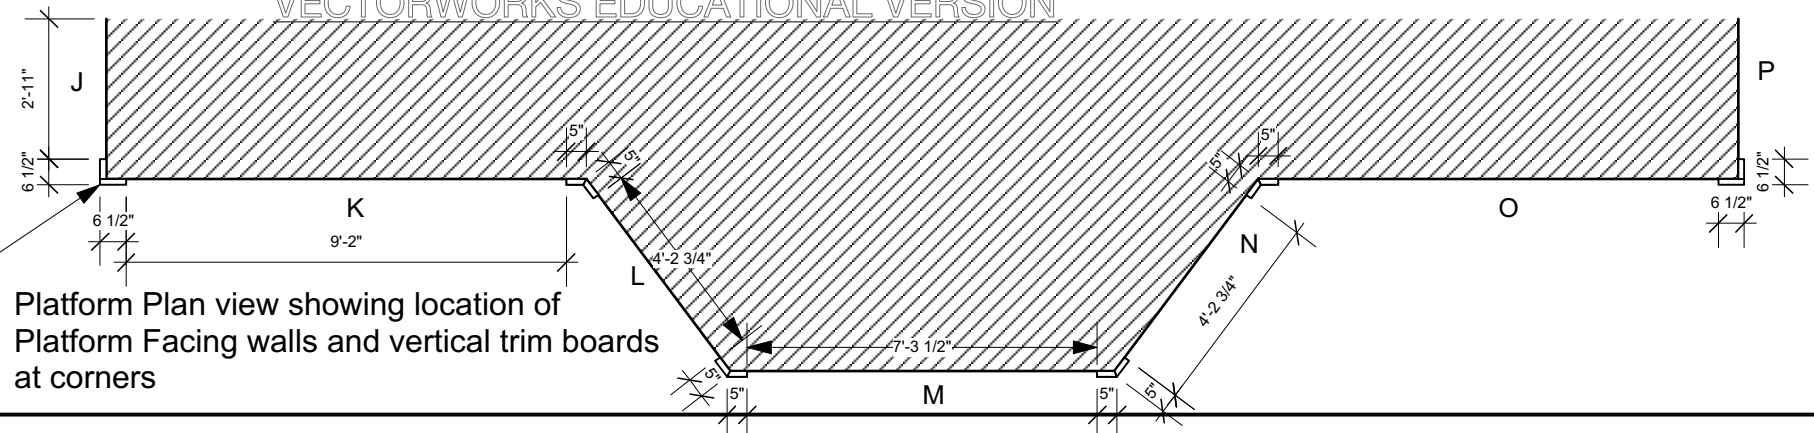

2 by X Vertical trim board
Length = Height of platform
(6'8")

Platform Plan view showing location of Platform Facing walls and vertical trim boards at corners

Producing Organization Northfield Schools	Production Title <i>2017 Rock N Roll Revival</i>	Director Ray Coudret	Drawing Information Date 12/18/16 Revision: Drawn By B. Bjorklund 12/20/16	Scale 1/4"=1'-0"	Platform Facing Walls	Drawing Number X of X
---	---	--------------------------------	--	----------------------------	------------------------------	---------------------------------