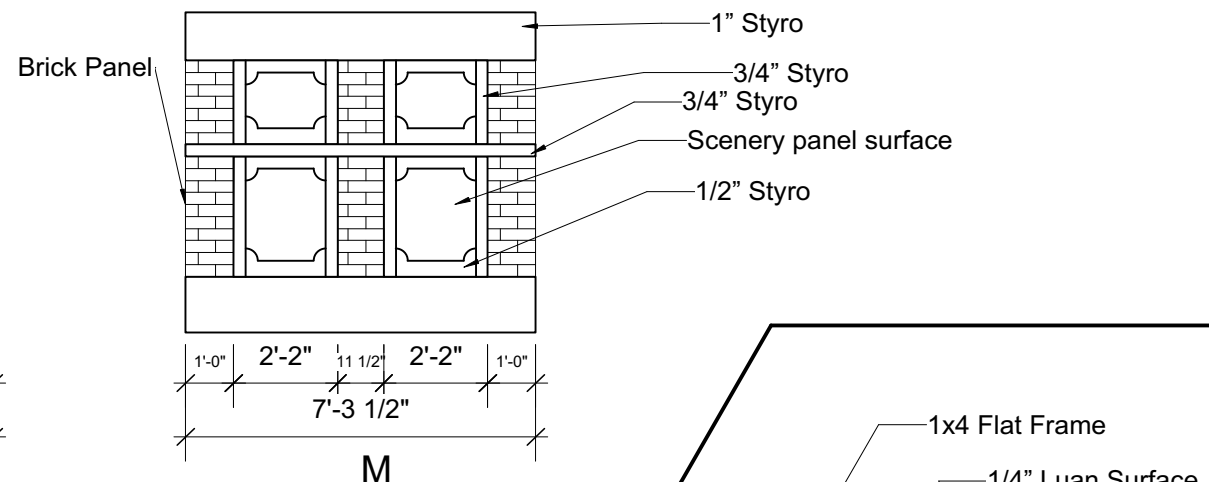

2 by X Vertical trim board
Length = Height of platform
(6'8")

Platform Plan view showing location of Platform Facing walls and vertical trim boards at corners

Producing Organization Northfield Schools	Production Title <i>2017 Rock N Roll Revival</i>	Director Ray Coudret	Drawing Information Date 12/18/16 Revision: Drawn By B. Bjorklund 12/20/16	Scale 1/4"=1'-0"	Platform Facing Walls	Drawing Number X of X
---	---	--------------------------------	--	----------------------------	------------------------------	---------------------------------