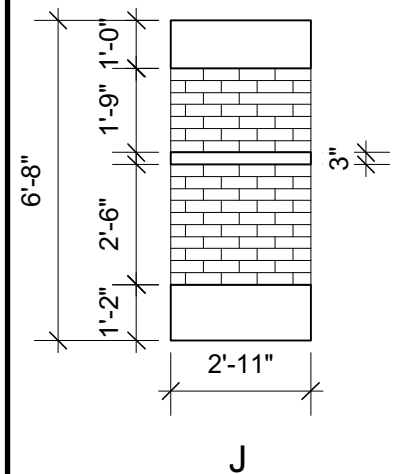

2 by X Vertical trim board
Length = Height of platform
(6'8")

Platform Plan view showing location of Platform Facing walls and vertical trim boards at corners

Producing Organization Northfield Schools	Production Title <i>2017 Rock N Roll Revival</i>	Director Ray Coudret	Drawing Information Date 12/18/16 Revision: Drawn By B. Bjorklund 12/20/16	Scale 1/4"=1'-0"	Platform Facing Walls	Drawing Number X of X
---	---	--------------------------------	--	----------------------------	------------------------------	---------------------------------