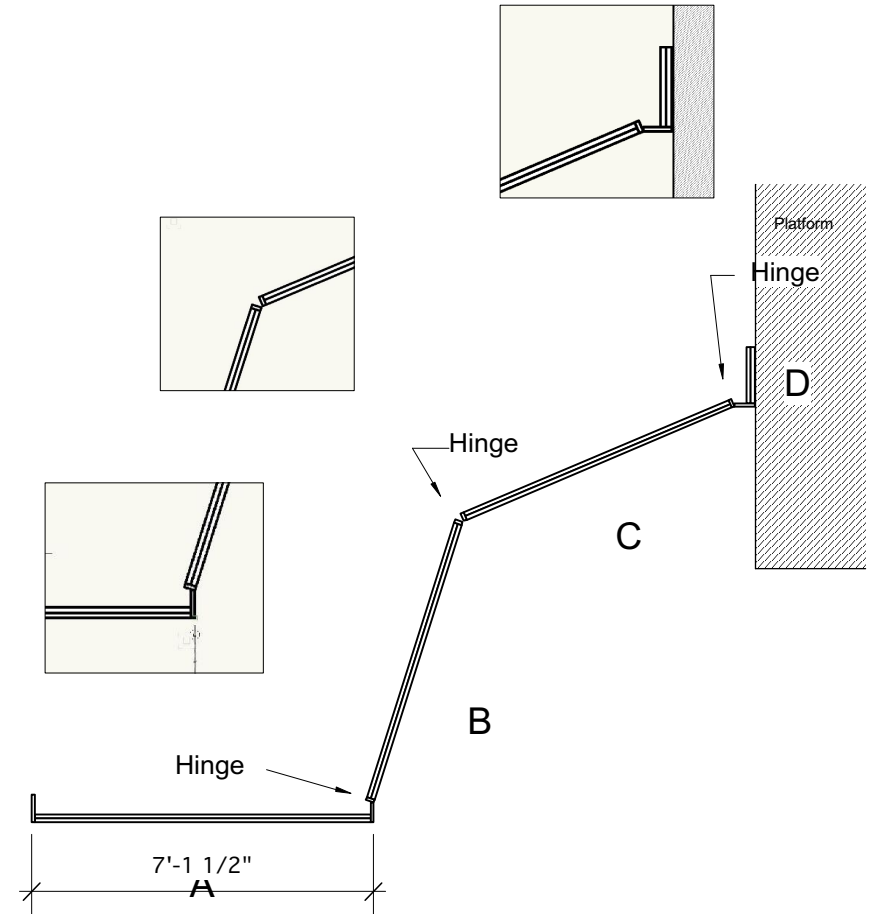

Scenery Flats with 1/4" Sheetboard Surface

Top View- Assembly Detail

Producing Organization	Production Title	Director	Drawing Information	Scale	Stage Right Walls (SL Walls Mirror Image)	Drawing Number
Northfield Schools	2019 Rock N Roll Revival	Ray Coudret	Date 11/25/18 Drawn By B. Bjorklund 11/25/18	1/4"=1'-0"		X of X