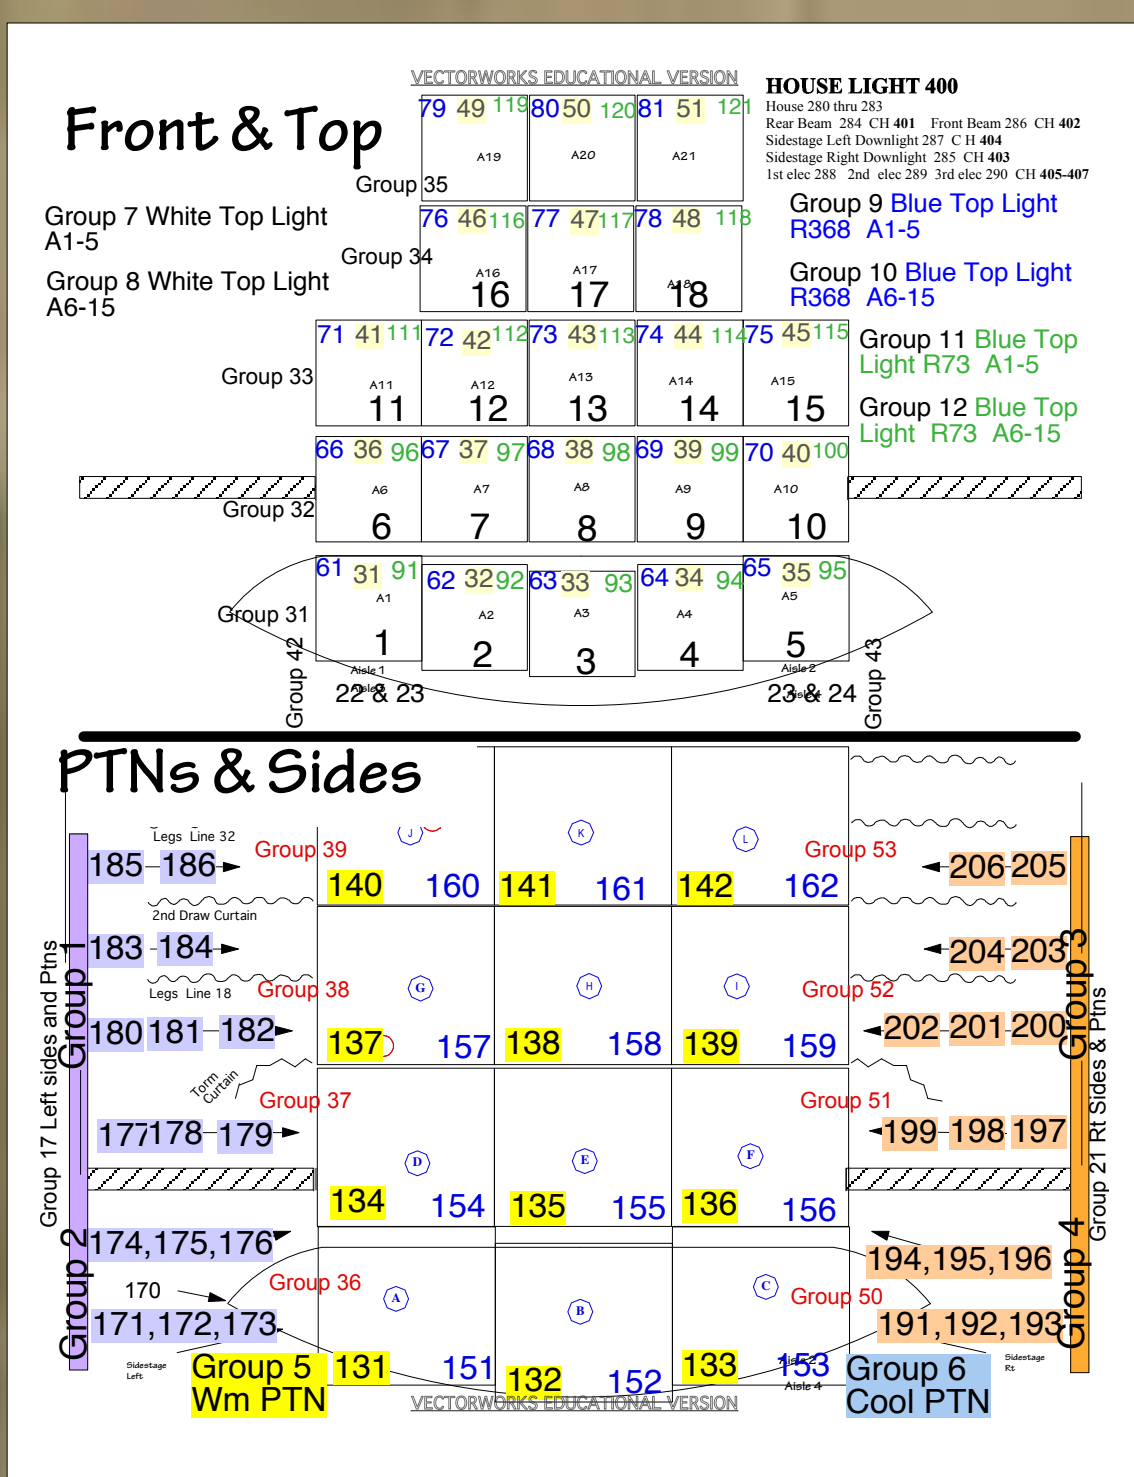

# ACT 2

ATLANTIC CITY BOARDWALK

# ACT 3

THE ANTROBUS HOME  
RAVAGED BY WAR

# MAGIC SHEETS

BRIAN BJORKLUND  
ST. OLAF COLLEGE THEATER NORTHFIELD, MN