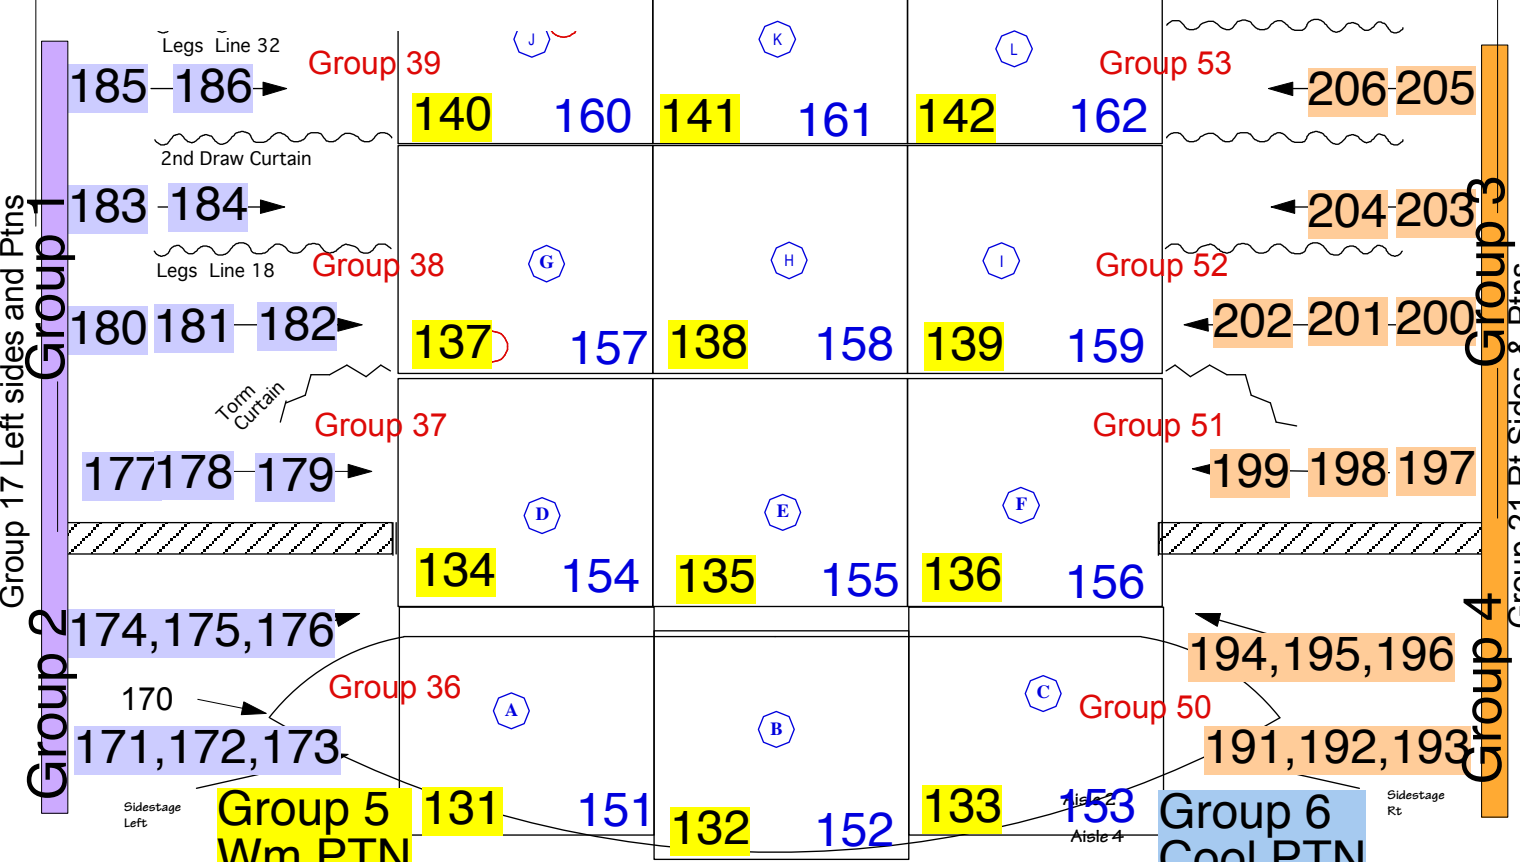

Front & Top

Group 7 White Top Light A1-5

Group 8 White Top Light A6-15

HOUSE LIGHT 400
 House 280 thru 283
 Rear Beam 284 CH 401 Front Beam 286 CH 402
 Sidestage Left Downlight 287 CH 404
 Sidestage Right Downlight 285 CH 403
 1st elec 288 2nd elec 289 3rd elec 290 CH 405-407

Group 9 Blue Top Light R368 A1-5

Group 10 Blue Top Light R368 A6-15

Group 11 Blue Top Light R73 A1-5

Group 12 Blue Top Light R73 A6-15

Specials

Scenery

PTNs & Sides

Scrollers

Group 100: All channels

Group 40: Door

Group 41: Fire effects

Group 45: All Upstage Lt (A11-21 & Side & Ptn)

Group 46: All scrollers

Group 47: A16-18, A19-21, Sides and Ptns

Group

Group

Wybron Scroller Colors

W024	G480	G385	G340	G335	G345	G270	G195	G120	G970	G948	G720	G810	G850	G540	G690
0	8	15	24	28	33	40	48	55	62	68	75	82	88	95	100
1	2	3	4	5	6	7	8	9	10	11	12	13	14	15	16