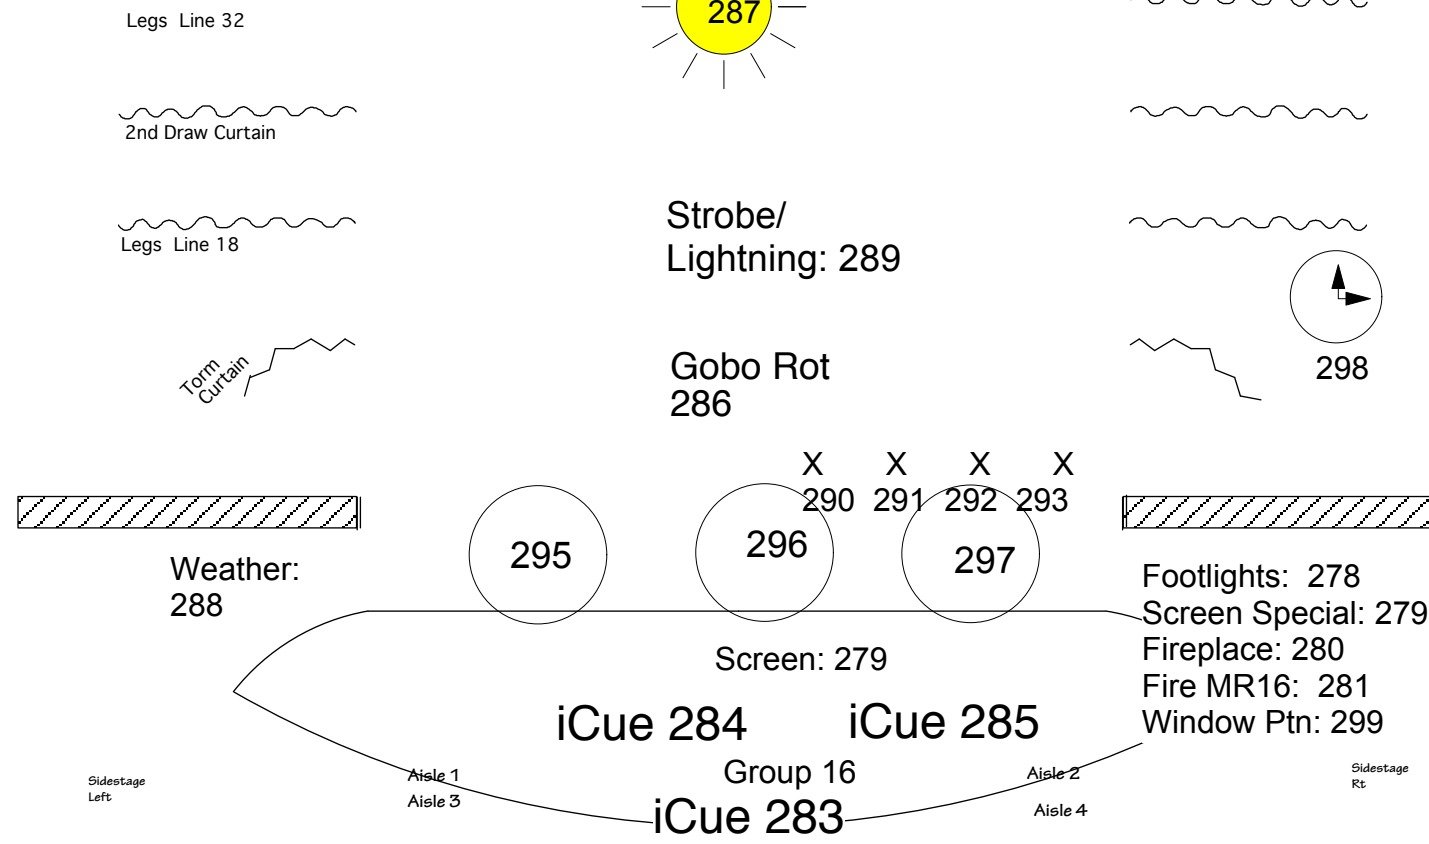

Front & Top

Group 7 White Top Light A1-5

Group 8 White Top Light A6-15

HOUSE LIGHT 400
 House 280 thru 283
 Rear Beam 284 CH 401 Front Beam 286 CH 402
 Sidestage Left Downlight 287 CH 404
 Sidestage Right Downlight 285 CH 403
 1st elec 288 2nd elec 289 3rd elec 290 CH 405-407

Group 9 Blue Top Light R368 A1-5

Group 10 Blue Top Light R368 A6-15

Group 11 Blue Top Light R73 A1-5

Group 12 Blue Top Light R73 A6-15

Specials

Scenery

PTNs & Sides

Scrollers

Group 100: All channels

Group 40: Door

Group 41: Fire effects

Group 45: All Upstage Lt (A11-21 & Side & Ptn)

Group 46: All scrollers

Group 47: A16-18, A19-21, Sides and Ptns

Group

Group

Wybron Scroller Colors

W024	G480	G385	G340	G335	G345	G270	G195	G120	G970	G948	G720	G810	G850	G540	G690
0	8	15	24	28	33	40	48	55	62	68	75	82	88	95	100
1	2	3	4	5	6	7	8	9	10	11	12	13	14	15	16