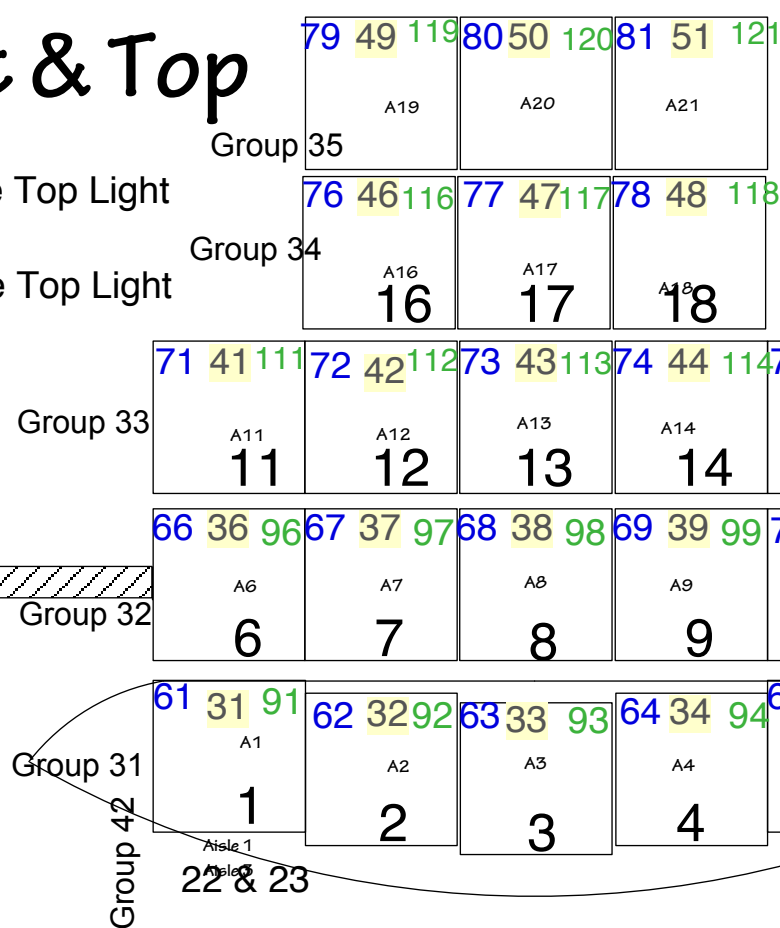

Front & Top

Group 7 White Top Light A1-5

Group 8 White Top Light A6-15

HOUSE LIGHT 400
 House 280 thru 283
 Rear Beam 284 CH 401 Front Beam 286 CH 402
 Sidestage Left Downlight 287 CH 404
 Sidestage Right Downlight 285 CH 403
 1st elec 288 2nd elec 289 3rd elec 290 CH 405-407

Group 9 Blue Top Light R368 A1-5

Group 10 Blue Top Light R368 A6-15

Group 11 Blue Top Light R73 A1-5

Group 12 Blue Top Light R73 A6-15

Specials

Scenery

PTNs & Sides

Scrollers

Wybron Scroller Colors

W024	G480	G385	G340	G335	G345	G270	G195	G120	G970	G948	G720	G810	G850	G540	G690
0	8	15	24	28	33	40	48	55	62	68	75	82	88	95	100
1	2	3	4	5	6	7	8	9	10	11	12	13	14	15	16