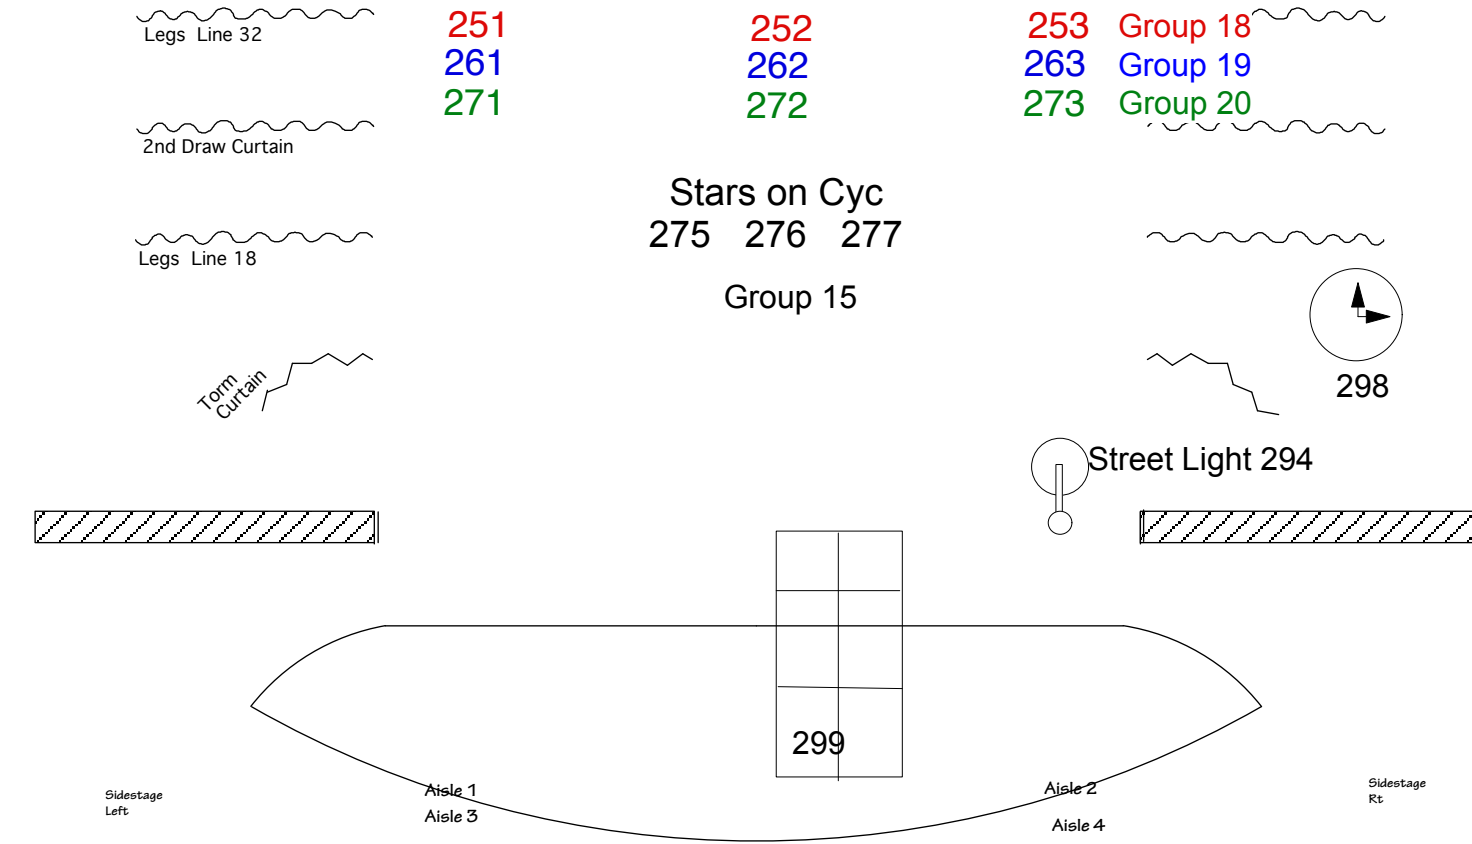

Front & Top

Group 7 White Top Light A1-5

Group 8 White Top Light A6-15

HOUSE LIGHT 400
 House 280 thru 283
 Rear Beam 284 CH 401 Front Beam 286 CH 402
 Sidestage Left Downlight 287 CH 404
 Sidestage Right Downlight 285 CH 403
 1st elec 288 2nd elec 289 3rd elec 290 CH 405-407

Group 9 Blue Top Light R368 A1-5

Group 10 Blue Top Light R368 A6-15

Group 11 Blue Top Light R73 A1-5

Group 12 Blue Top Light R73 A6-15

Specials

Scenery

PTNs & Sides

Scrollers

Wybron Scroller Colors

W024	G480	G385	G340	G335	G345	G270	G195	G120	G970	G948	G720	G810	G850	G540	G690
0	8	15	24	28	33	40	48	55	62	68	75	82	88	95	100
1	2	3	4	5	6	7	8	9	10	11	12	13	14	15	16