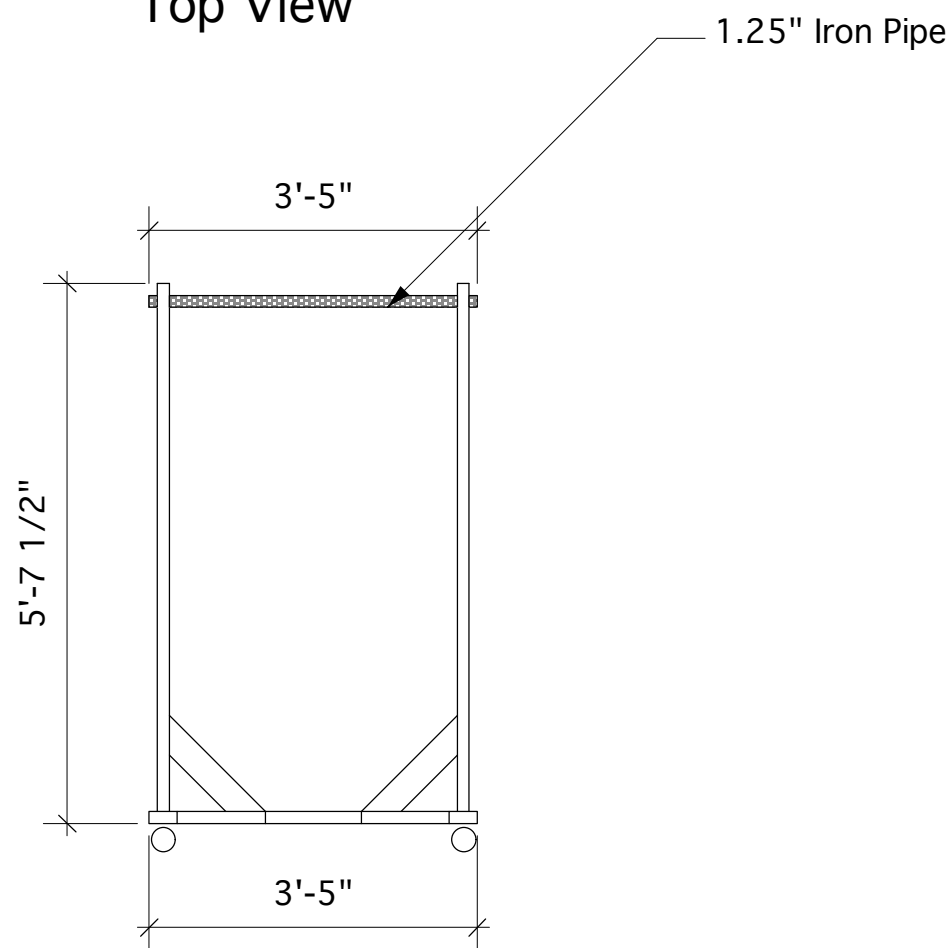

"Saved" Sign. Flown in at end of show. 2D Painted scenic piece on 1/4" sheetboard.

Picture for Stable scene: 6'-0" x 4'9"
Hangs under Beam Structure Platform during the Stable scenes

Projection Panels- Make 2
Mount on Proscenium Wall L&R. See Scenic Model

Top View

Front View

Right Side View

Clothing Racks: Peachums
Make 2

Waterfront Drape- Hang on Grand Drape line set

The Three Penny Opera	
St. Olaf Kelsey Theater	
Clothes Racks, Saved Sign,	
2/6/05	Scale: 1/2" = 1'-0"
B. Bjorklund	Revision: 2/07/05