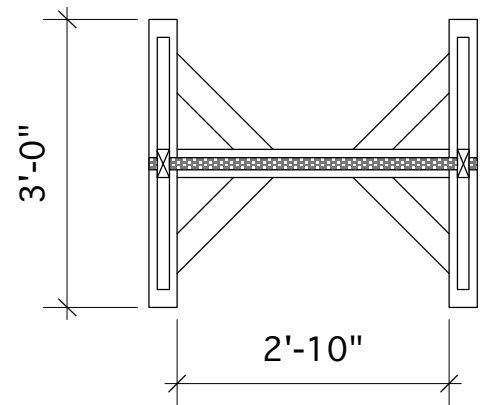

"Saved" Sign. Flown in at end of show. 2D Painted scenic piece on 1/4" sheetboard.

Picture for Stable scene: 6'-0" x 4'9"
Hangs under Beam Structure Platform during the Stable scenes

Projection Panels- Make 2
Mount on Proscenium Wall L&R. See Scenic Model

Top View

Front View

Right Side View

Clothing Racks: Peachums
Make 2

Waterfront Drape- Hang on Grand Drape line set

The Three Penny Opera	
St. Olaf Kelsey Theater	
Clothes Racks, Saved Sign,	
2/6/05	Scale: 1/2" = 1'-0"
B. Bjorklund	Revision: 2/07/05