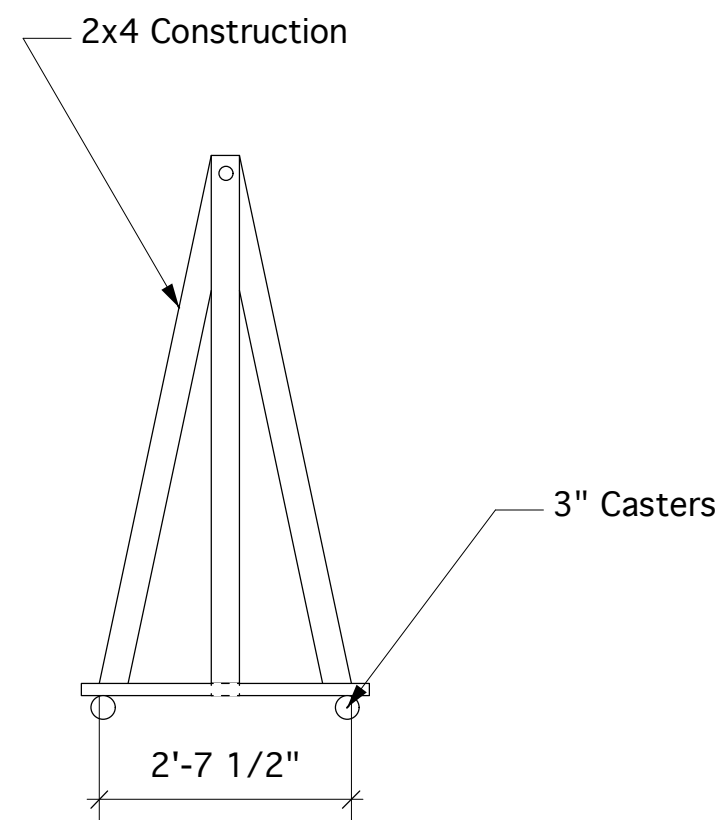

"Saved" Sign. Flown in at end of show. 2D Painted scenic piece on 1/4" sheetboard.

Picture for Stable scene: 6'-0" x 4'9"
Hangs under Beam Structure Platform during the Stable scenes

Projection Panels- Make 2
Mount on Proscenium Wall L&R. See Scenic Model

Top View

Front View

Right Side View

Clothing Racks: Peachums
Make 2

Waterfront Drape- Hang on Grand Drape line set

The Three Penny Opera	
St. Olaf Kelsey Theater	
Clothes Racks, Saved Sign,	
2/6/05	Scale: 1/2" = 1'-0"
B. Bjorklund	Revision: 2/07/05