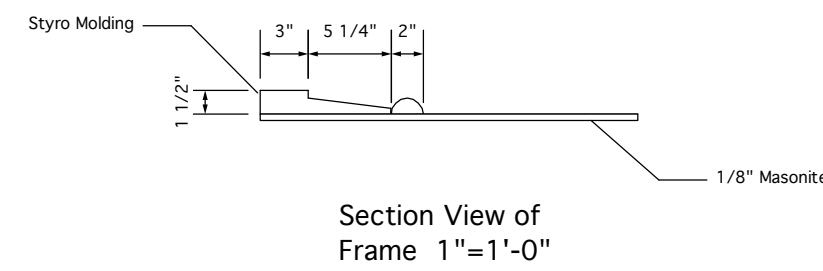

"Saved" Sign. Flown in at end of show. 2D Painted scenic piece on 1/4" sheetboard.

Picture for Stable scene: 6'-0" x 4'9"
Hangs under Beam Structure Platform during the Stable scenes

Projection Panels- Make 2
Mount on Proscenium Wall L&R. See Scenic Model

Top View

Front View

Right Side View

Clothing Racks: Peachums
Make 2

Waterfront Drape- Hang on Grand Drape line set

The Three Penny Opera	
St. Olaf Kelsey Theater	
Clothes Racks, Saved Sign,	
2/6/05	Scale: 1/2" = 1'-0"
B. Bjorklund	Revision: 2/07/05