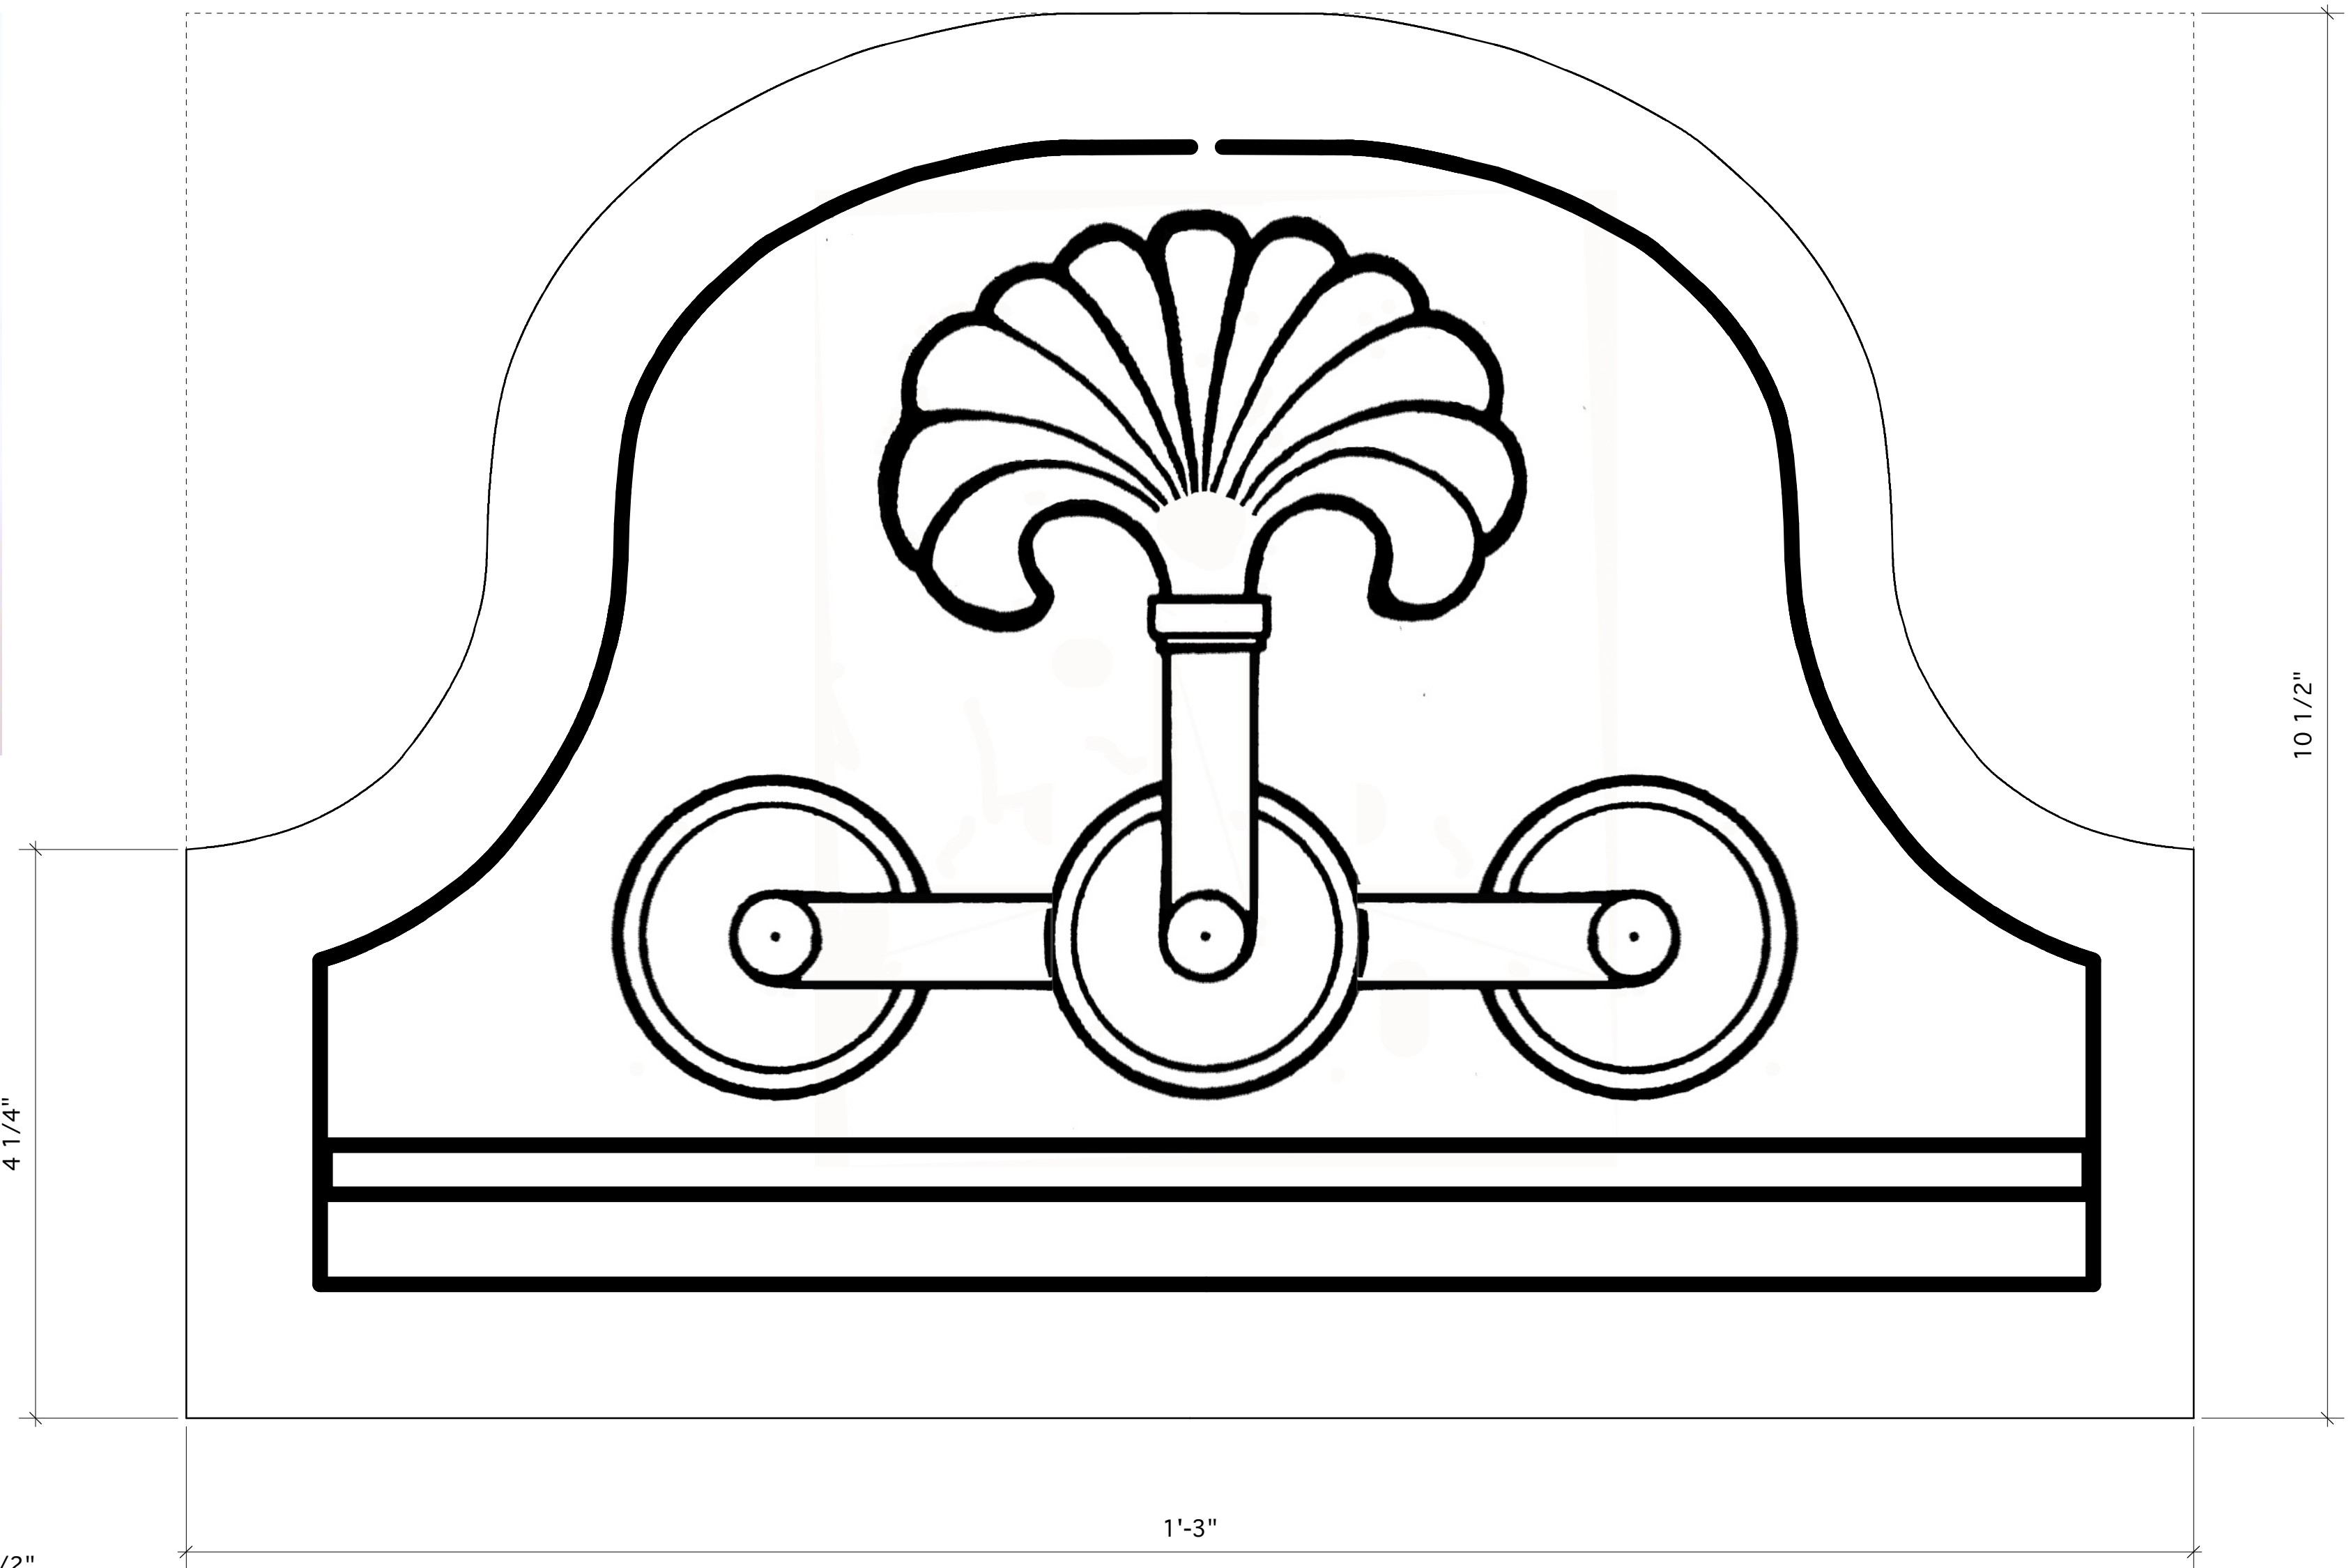

Full Scale Template for Footlight shade.
Cut from sheet metal

Wood Base: 7" Diameter circle
cut from 1x6 pine. Attach
electrical box and lamp base

Footlights:
Make 7
Wire through platform deck.
See scenic model

The Three Penny Opera	
St. Olaf Kelsey Theater	
Footlight Details	
2/6/05	3"=1'-0" unless noted
B. Bjorklund	Revision: 2/6/05