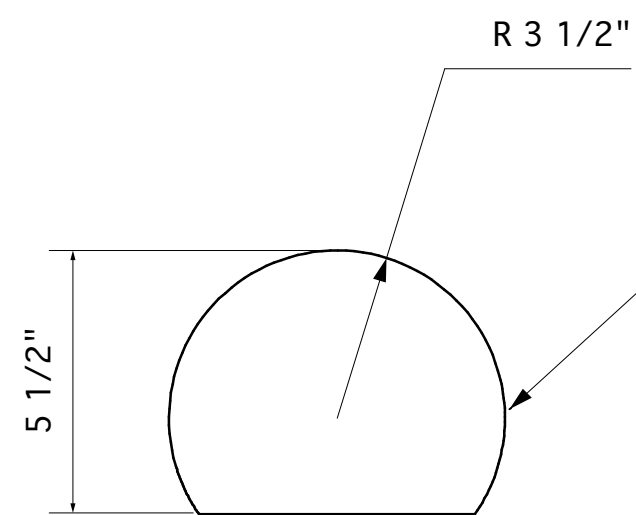

Full Scale Template for Footlight shade.
Cut from sheet metal

Wood Base: 7" Diameter circle
cut from 1x6 pine. Attach
electrical box and lamp base

Footlights:
Make 7
Wire through platform deck.
See scenic model

The Three Penny Opera	
St. Olaf Kelsey Theater	
Footlight Details	
2/6/05	3"=1'-0" unless noted
B. Bjorklund	Revision: 2/6/05