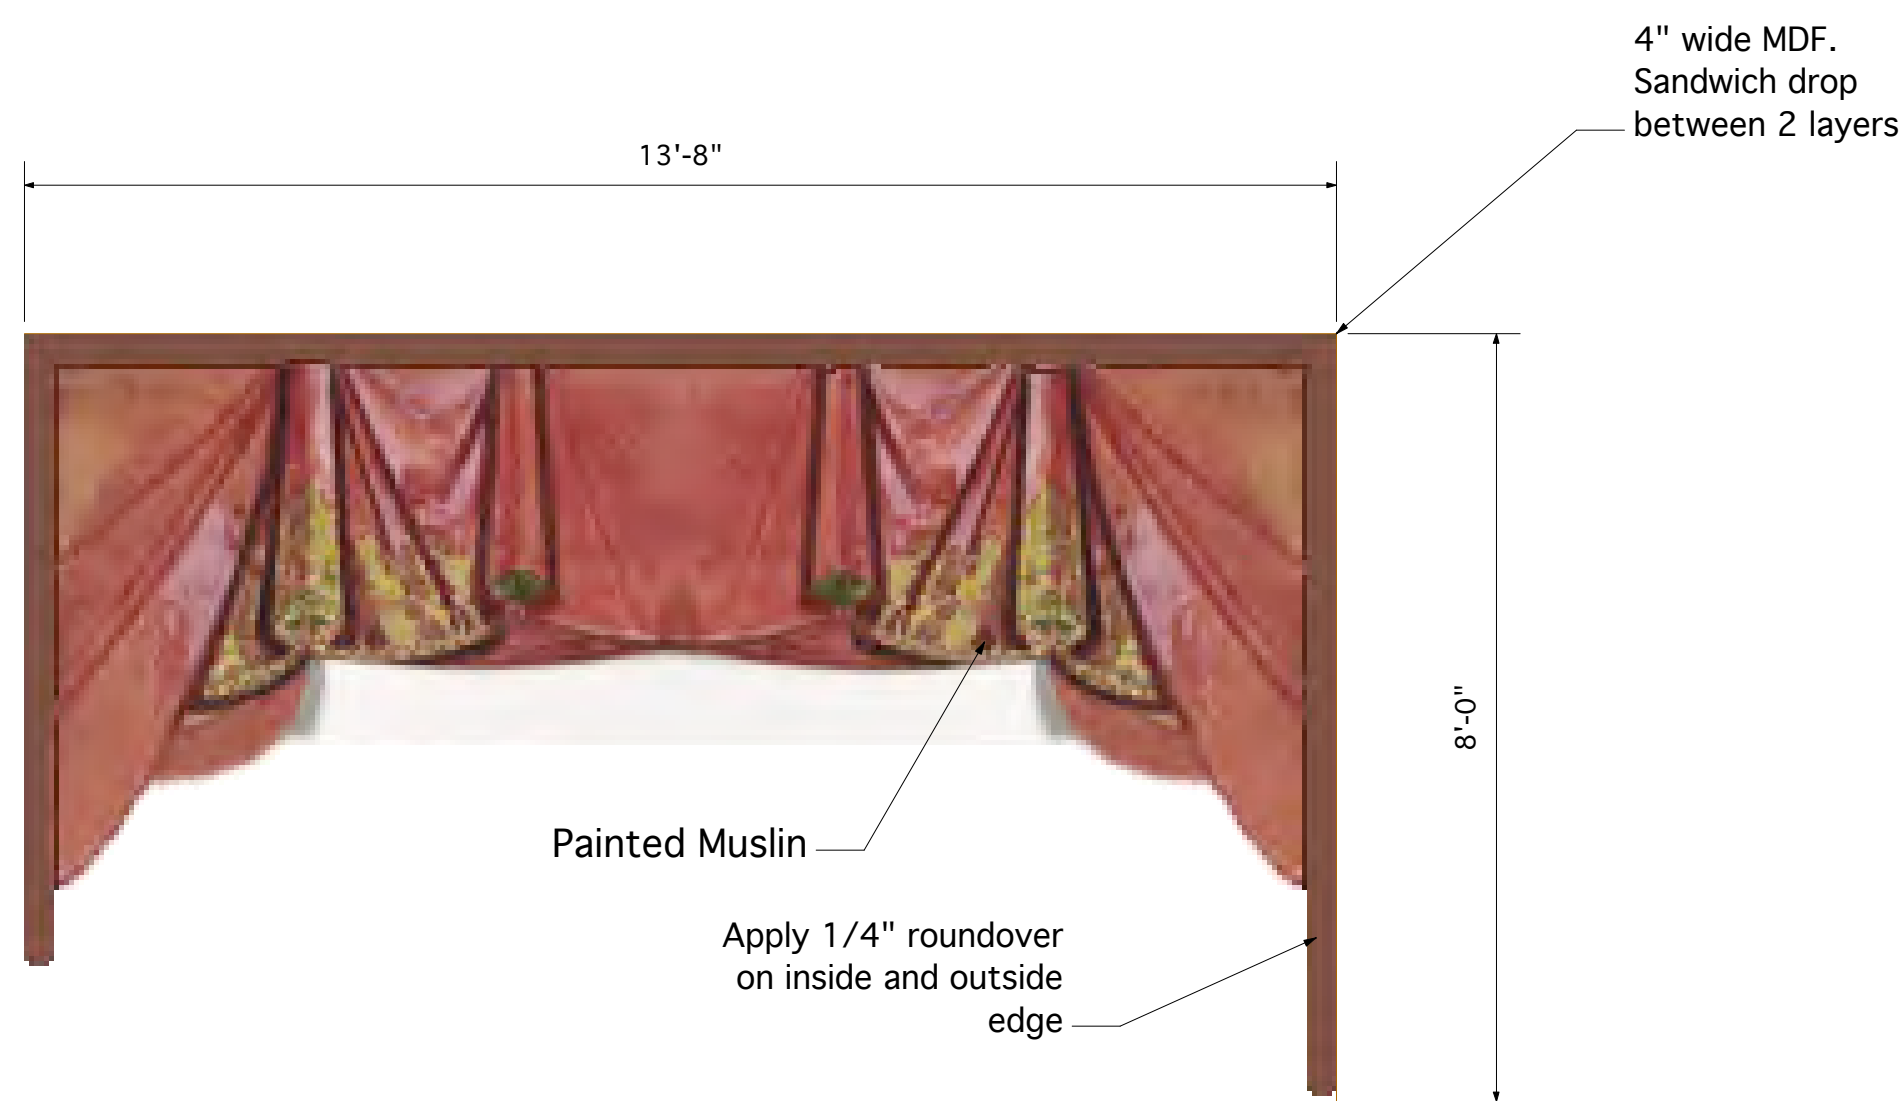

Shaded areas are platforms flush with stage floor level

Orchestra Pit Must be locked off at the entrance level. Pit movement must be disabled for safety

Brothel Drapery Drop Line 10

Peachums: Bare bulbs- Clear. Line 11 (In stock- prop room)

Stable: Use glass shades that are included in box. Line 6. This is hung during the first stable scene as part of the action. (In stock- prop room)

Prison: (2) Bare bulb- Clear. Line 14. (In stock- barn)

Light Fixtures

The Three Penny Opera		
St. Olaf Kelsey Theater		
Orchestra Pit Platforms, Brothel Drape, Light Fixtures		
2/5/05	1/2"=1'-0"	4
B. Bjorklund Revision: 2/22/05		