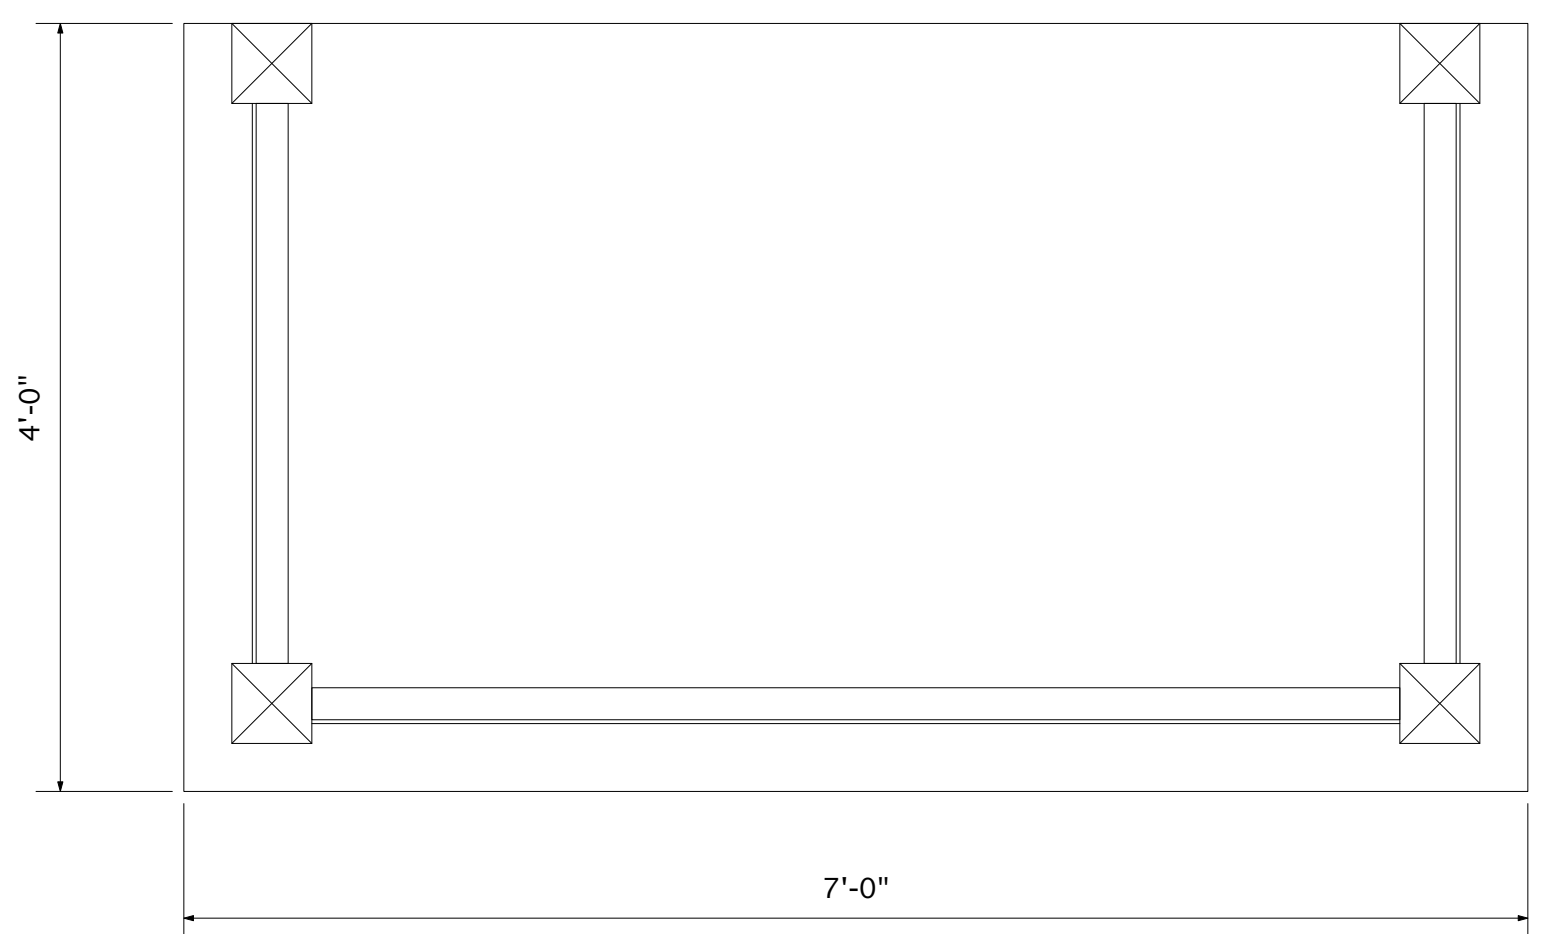

Left Side View

Front View

Right Side View

Top View

The Three Penny Opera	
St. Olaf Kelsey Theater	
Prison Unit	
2/6/05	Scale: 1" = 1'-0"
B. Bjorklund	Revision: 2/7/05