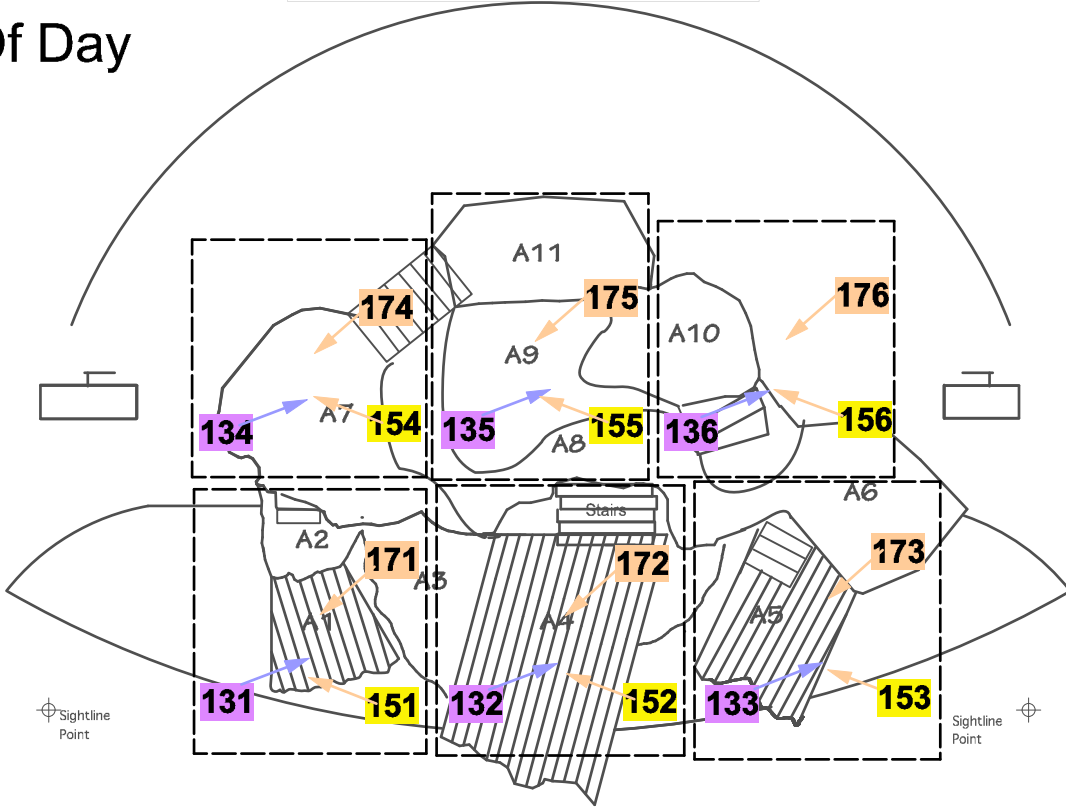

Time Of Day

Pattern & Screen