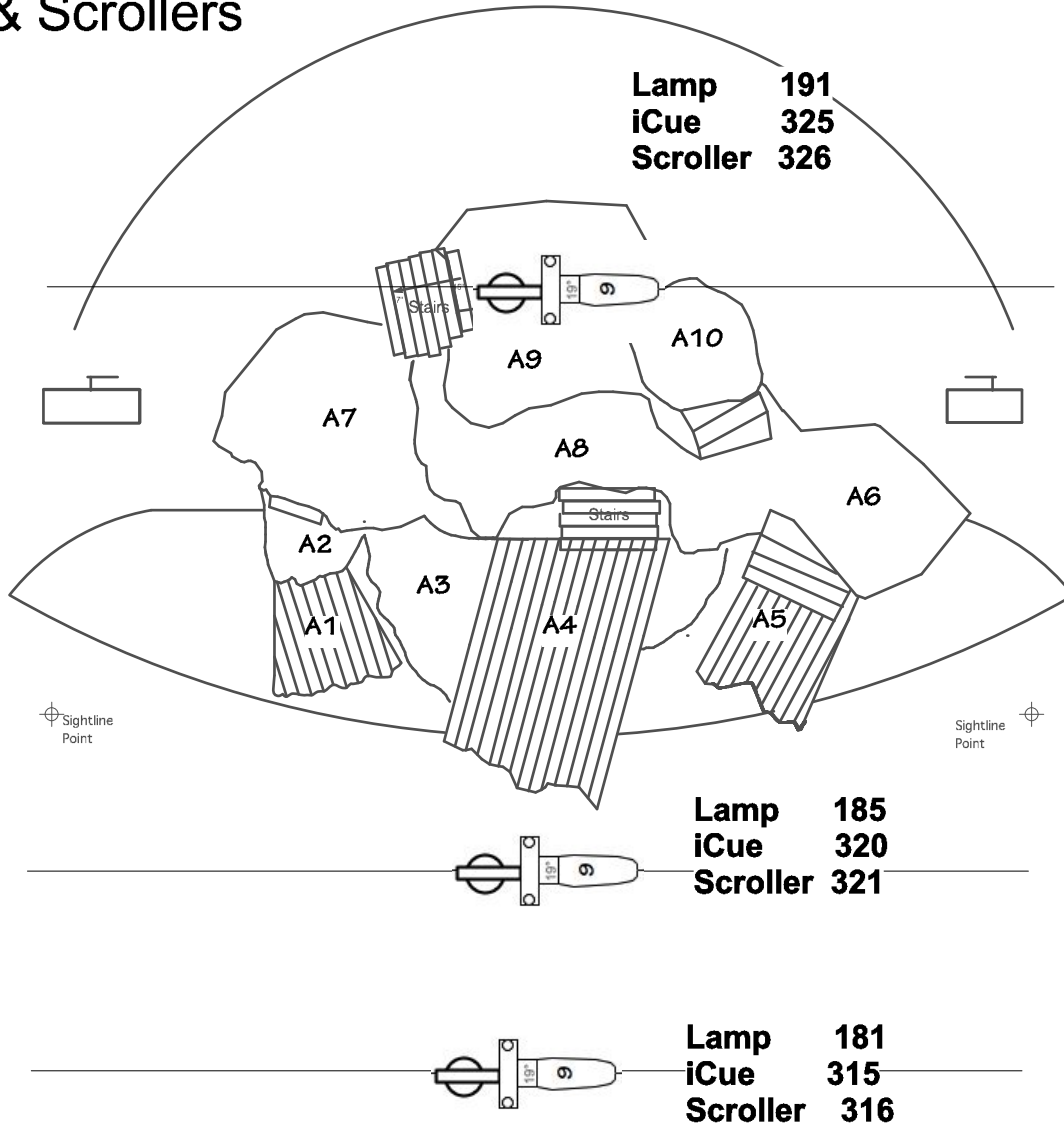

# Groups & Subs

**Houselight 400**  
**280-283**

**RB 284 FB 286**  
**Sidestage Rt 285**  
**Sidestage L 287**  
**1ST ELEC 288**  
**2ND ELEC 289**  
**THIRD ELEC 290**