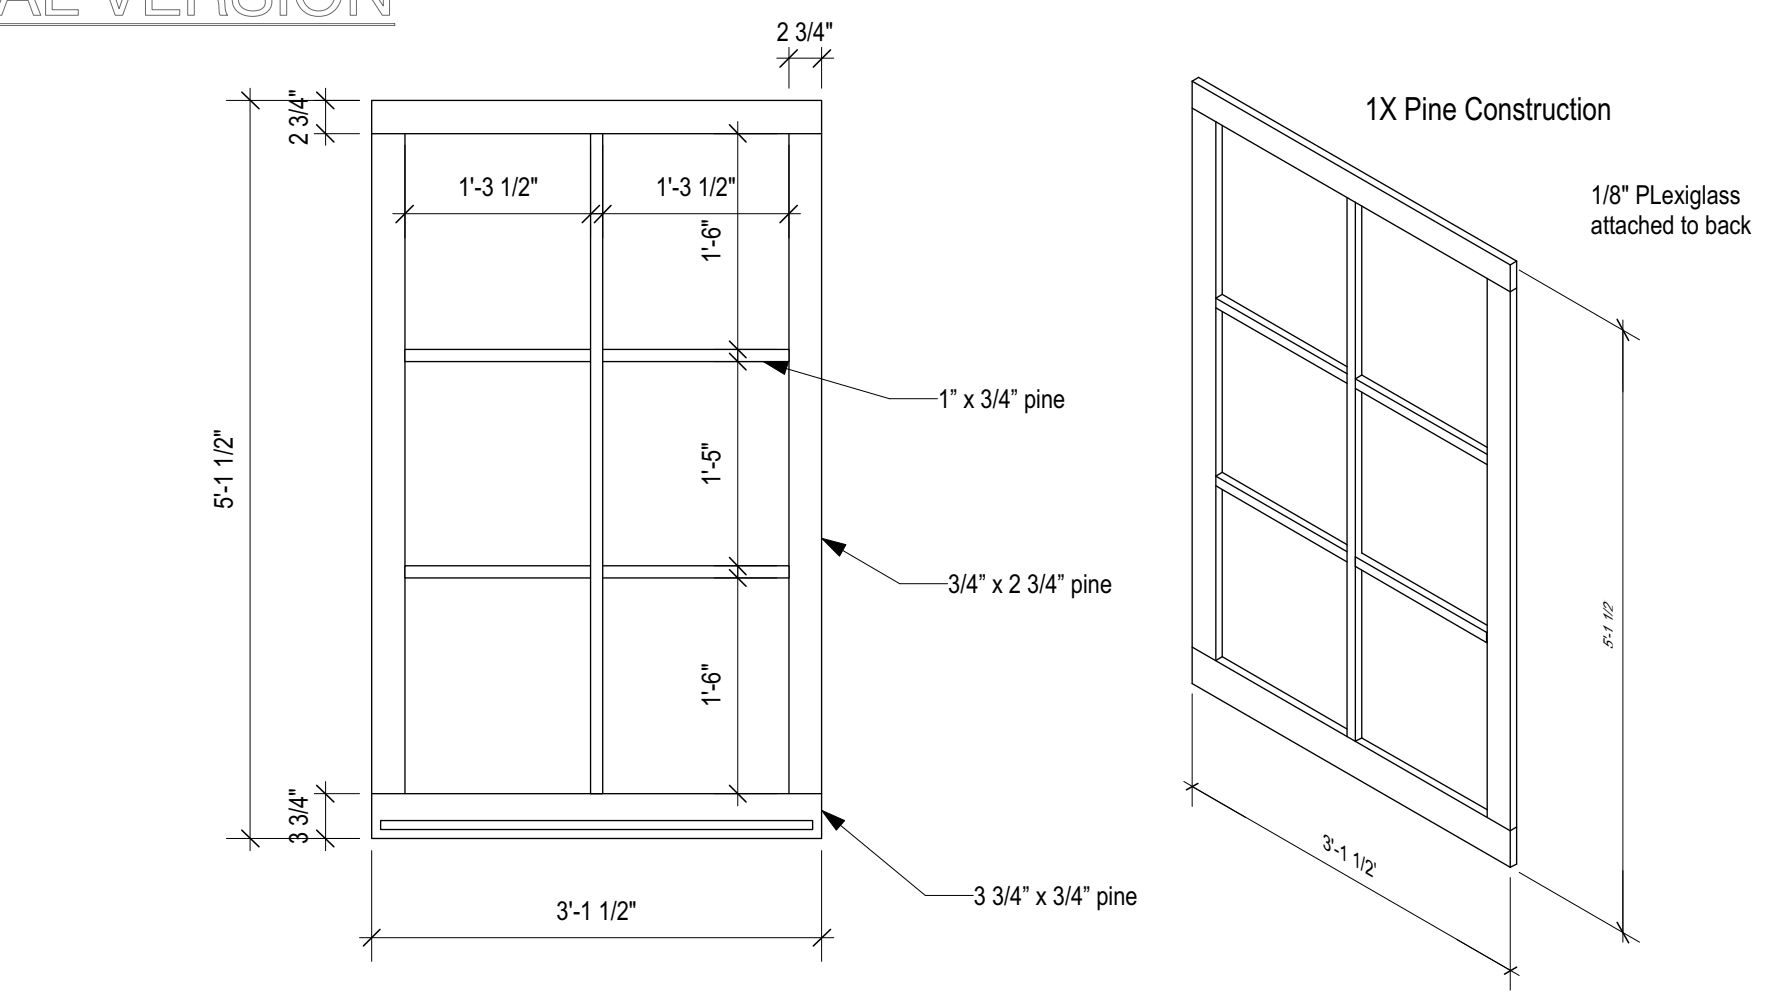

Main Wall Units: 18" Platform

Window & Trim Detail
Scale: 3/4" = 1'-0"

Upper Scenery Pieces : 18" Platform at top of Columns

Upper Scenery Pieces Stage Left and Stage Right at top of Columns

12" x 1 1/2" Material.
3/4" 1x frame covered with 3/4" Particle Board

VERIFY SIZES AFTER COLUMNS ARE INSTALLED

Columns

Production Name	You Never Can Tell	
St. Olaf Kelsey Theatre		
Drawing Name	Elevations Unit Set	
Date: 1/29/18	Scale: 1/4" = 1'-0"	
Name: B. Bjorklund	Revision:	