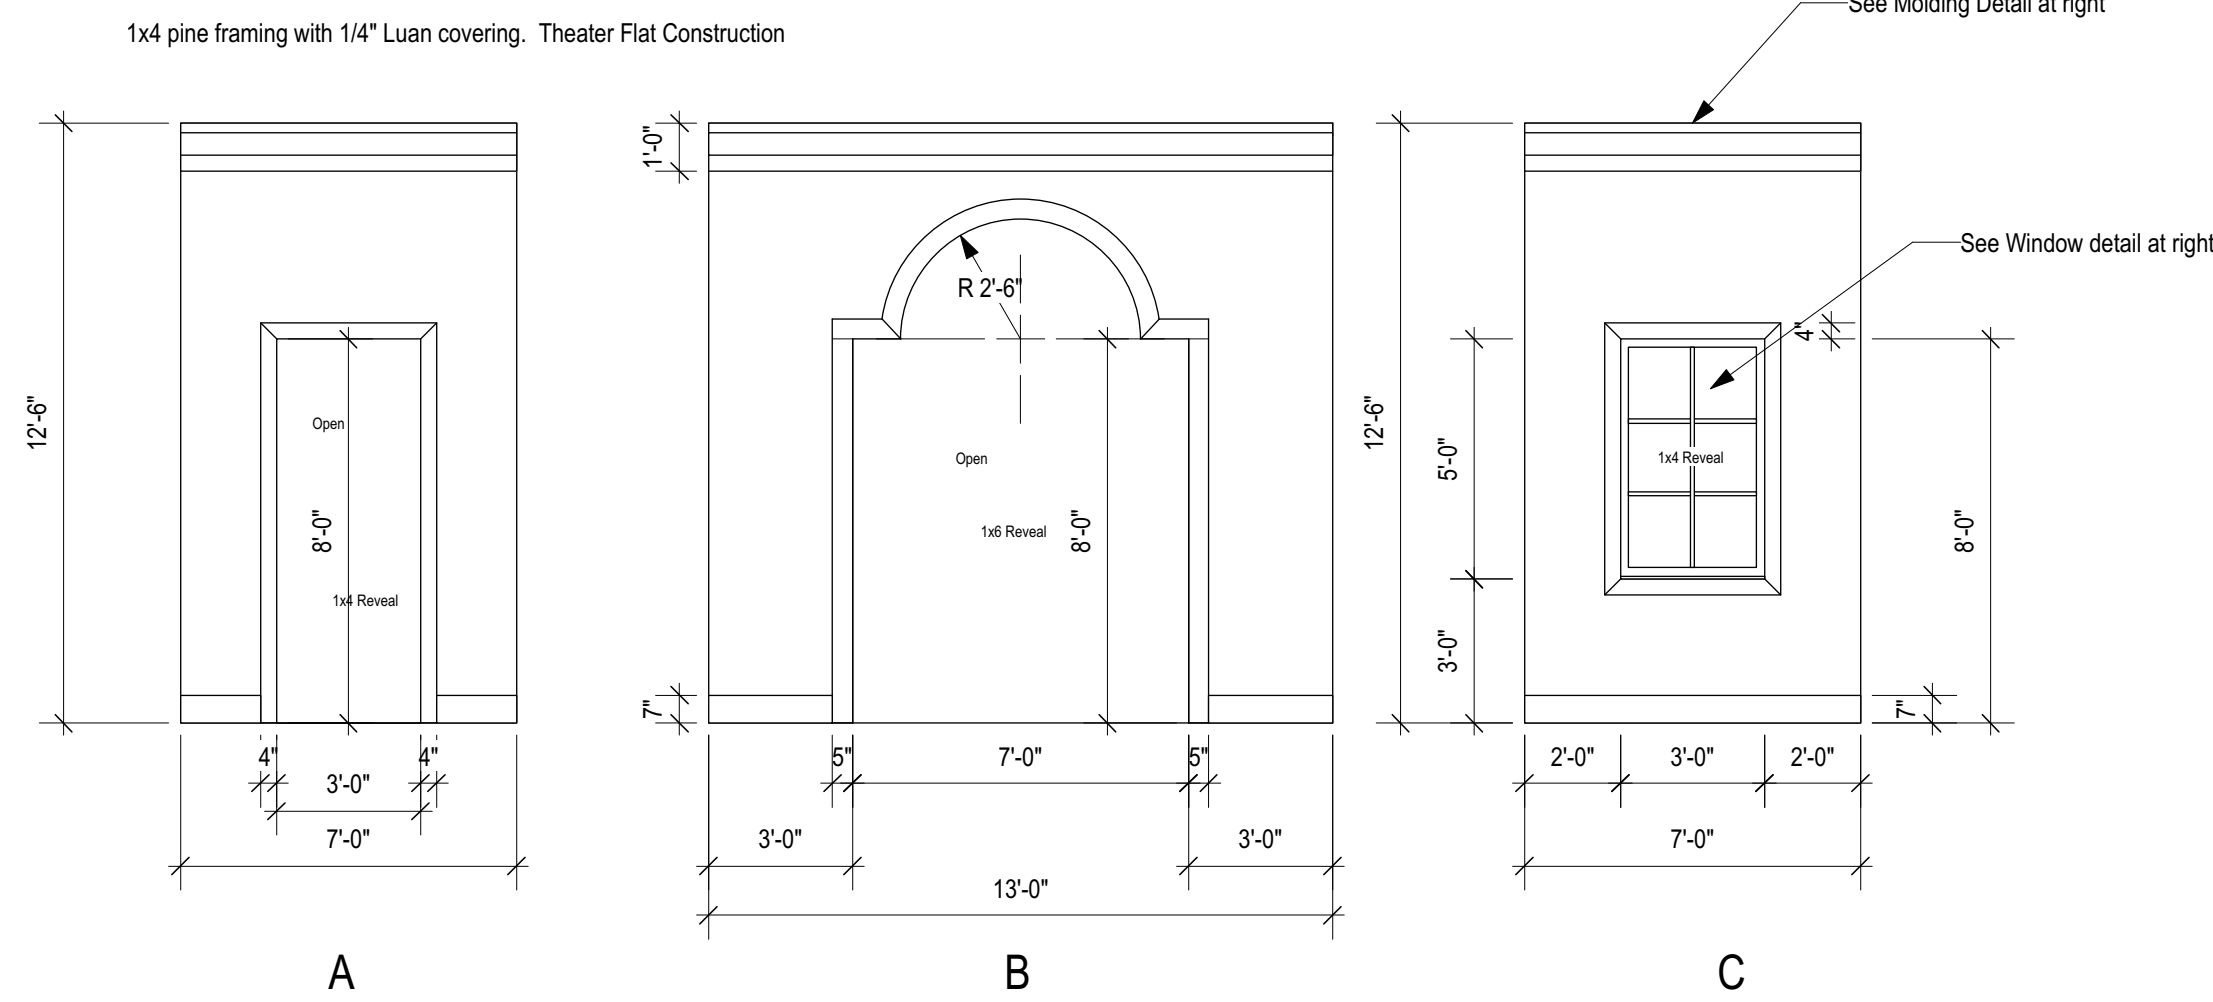

Main Wall Units: 18" Platform

Window & Trim Detail
Scale: 3/4" = 1'-0"

Upper Scenery Pieces : 18" Platform at top of Columns

Upper Scenery Pieces Stage Left and Stage Right at top of Columns

12" x 1 1/2" Material.
3/4" 1x frame covered with 3/4" Particle Board

VERIFY SIZES AFTER COLUMNS ARE INSTALLED

Columns

Production Name	You Never Can Tell	
St. Olaf Kelsey Theatre		
Drawing Name	Elevations Unit Set	
Date: 1/29/18	Scale: 1/4" = 1'-0"	
Name: B. Bjorklund	Revision:	