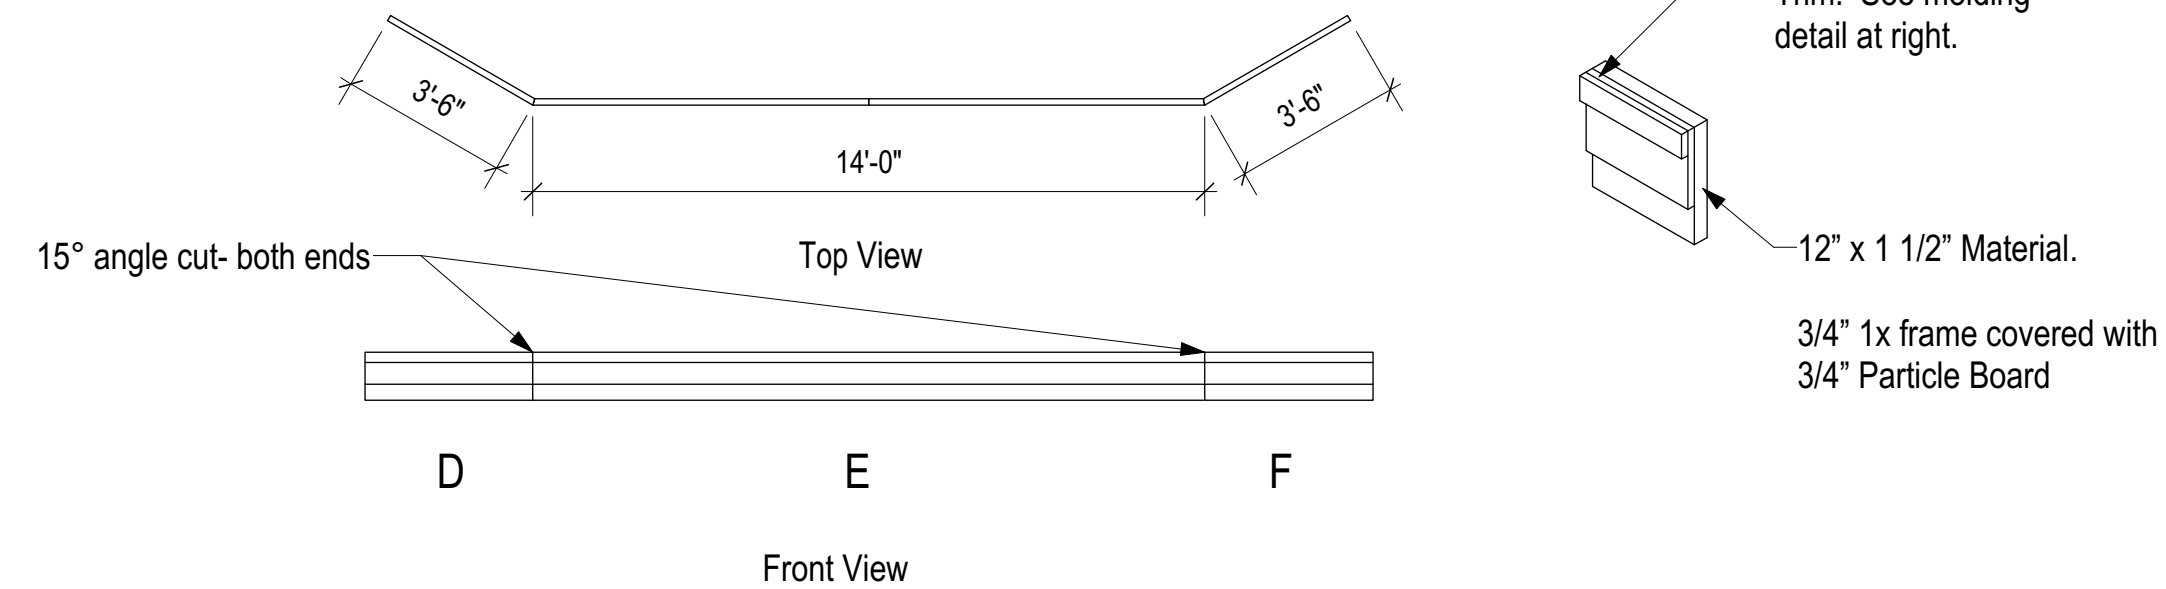

Main Wall Units: 18" Platform

Window & Trim Detail
Scale: 3/4" = 1'-0"

Upper Scenery Pieces : 18" Platform at top of Columns

Upper Scenery Pieces Stage Left and Stage Right at top of Columns

12" x 1 1/2" Material.
3/4" 1x frame covered with 3/4" Particle Board

VERIFY SIZES AFTER COLUMNS ARE INSTALLED

Columns

Production Name	You Never Can Tell	
St. Olaf Kelsey Theatre		
Drawing Name	Elevations Unit Set	
Date: 1/29/18	Scale: 1/4" = 1'-0"	
Name: B. Bjorklund	Revision:	