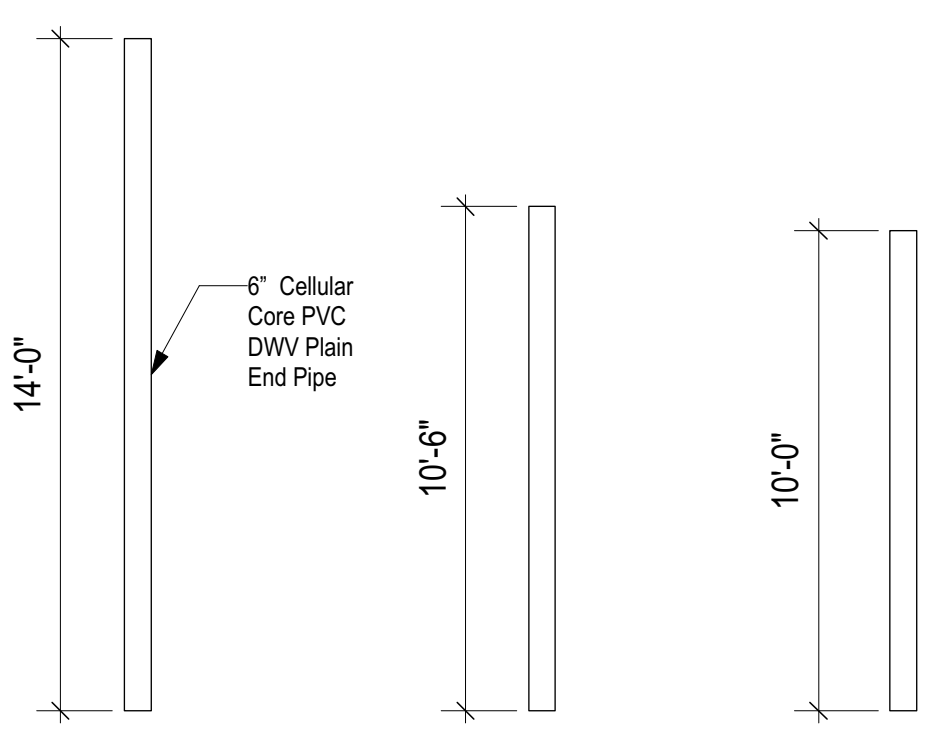

Main Wall Units: 18" Platform

Window & Trim Detail
Scale: 3/4" = 1'-0"

Upper Scenery Pieces : 18" Platform at top of Columns

Upper Scenery Pieces Stage Left and Stage Right at top of Columns

12" x 1 1/2" Material.
3/4" 1x frame covered with 3/4" Particle Board

VERIFY SIZES AFTER COLUMNS ARE INSTALLED

Columns

Production Name	You Never Can Tell	
St. Olaf Kelsey Theatre		
Drawing Name	Elevations Unit Set	
Date: 1/29/18	Scale: 1/4" = 1'-0"	
Name: B. Bjorklund	Revision:	