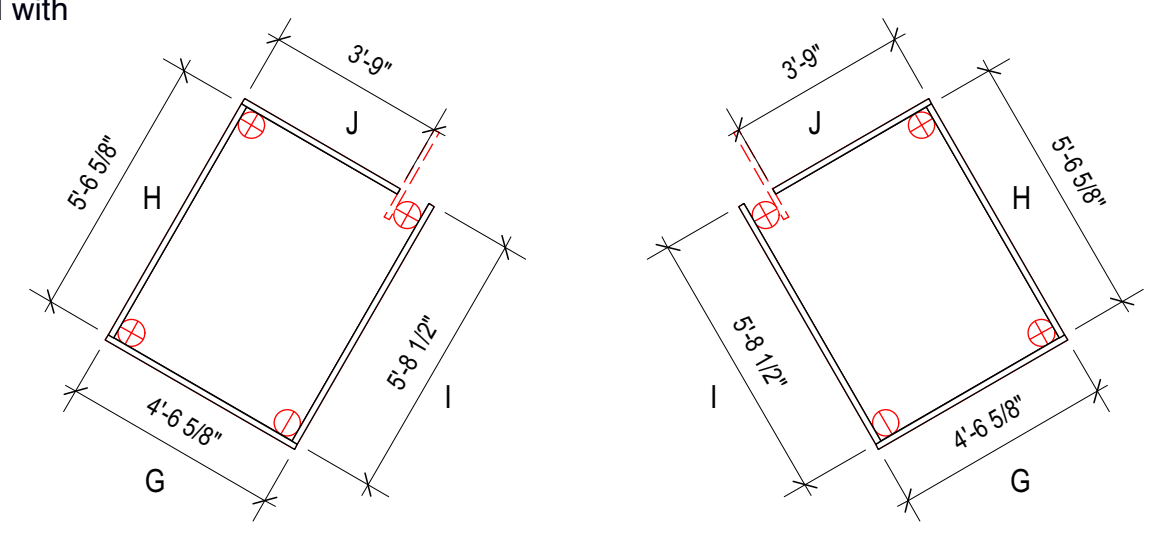

Main Wall Units: 18" Platform

Window & Trim Detail
Scale: 3/4" = 1'-0"

Upper Scenery Pieces : 18" Platform at top of Columns

Upper Scenery Pieces Stage Left and Stage Right at top of Columns

12" x 1 1/2" Material.
3/4" 1x frame covered with 3/4" Particle Board

VERIFY SIZES AFTER COLUMNS ARE INSTALLED

Columns

Production Name	You Never Can Tell	
St. Olaf Kelsey Theatre		
Drawing Name	Elevations Unit Set	
Date: 1/29/18	Scale: 1/4" = 1'-0"	
Name: B. Bjorklund	Revision:	