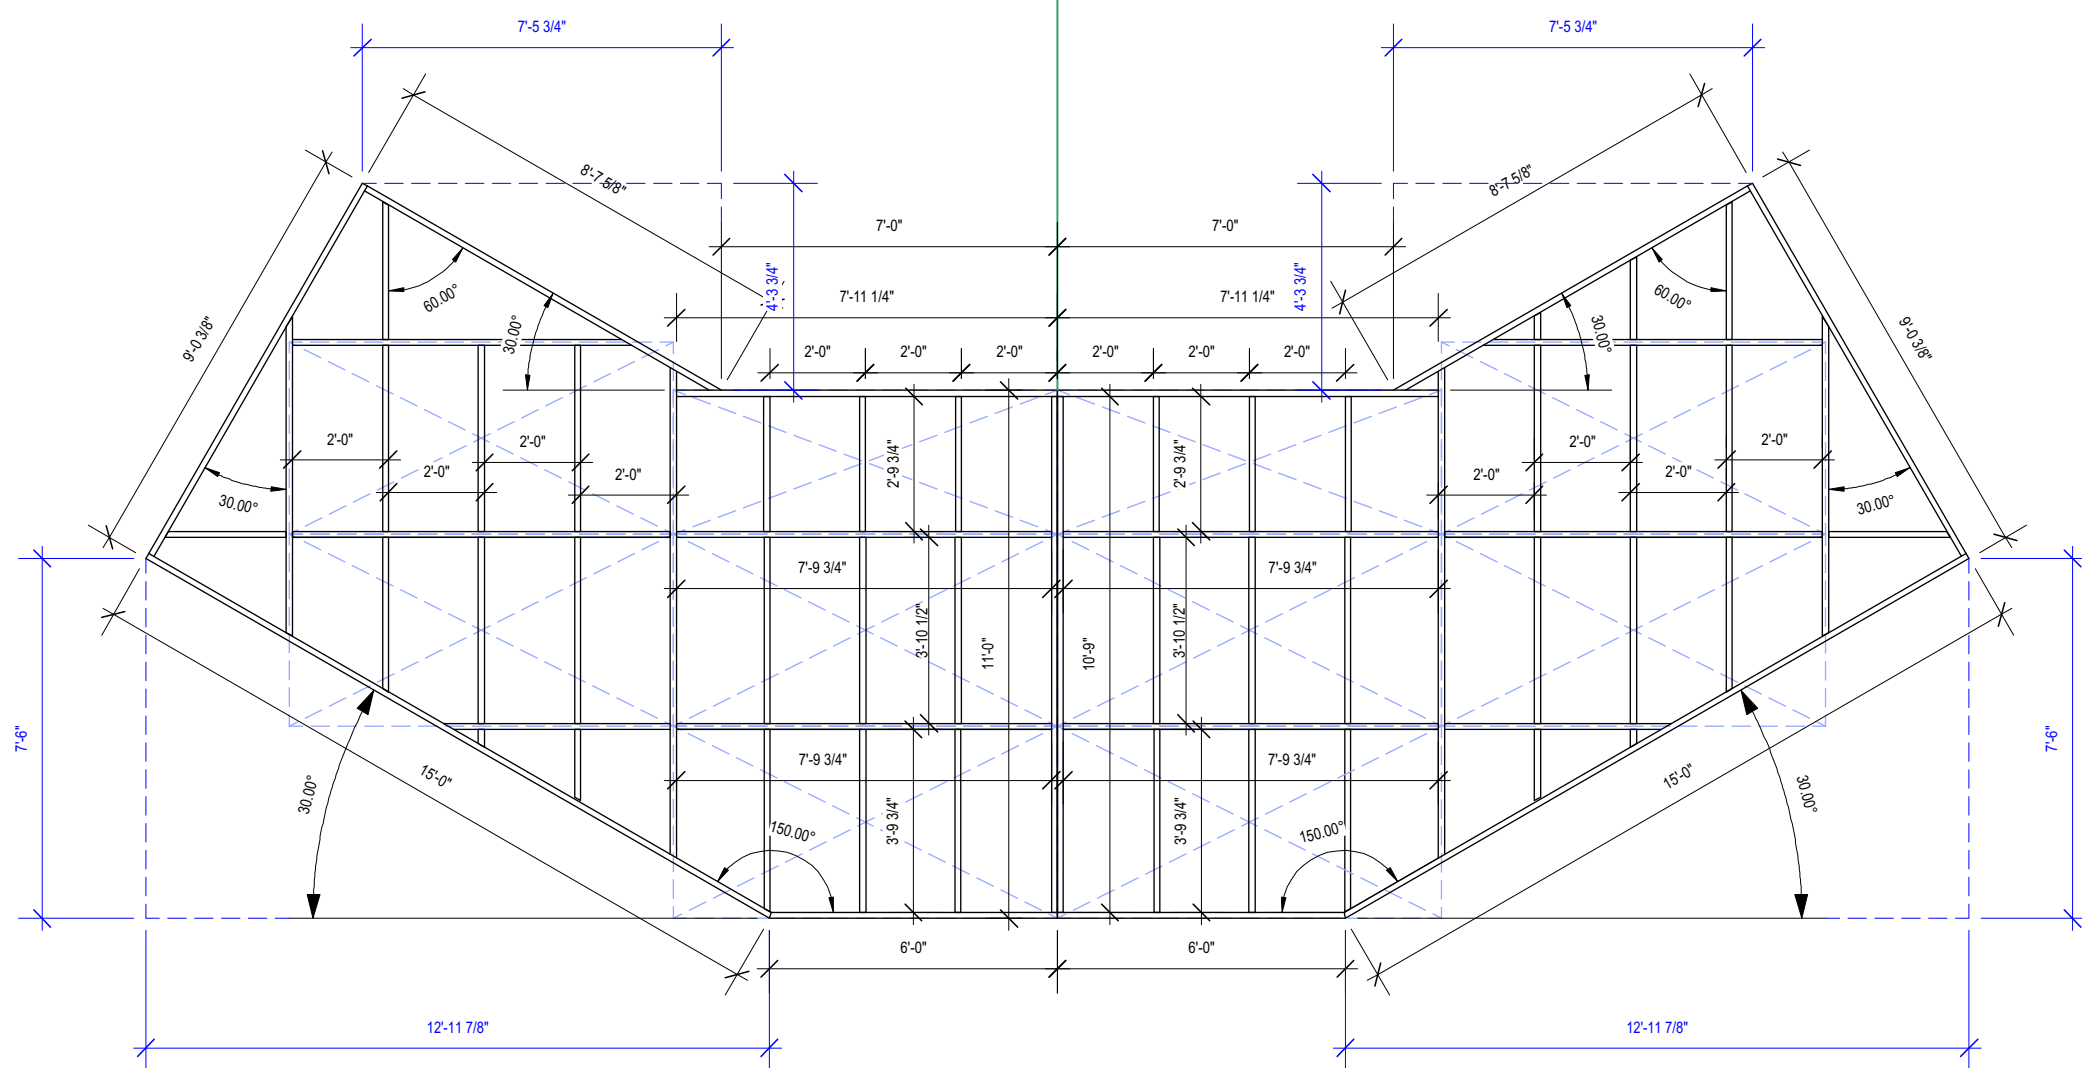

18" Platform

Composite View- All Three Levels

12" Platform
(install on top of 6" platform)

6" Platform

Production Name	<i>You Never Can Tell</i>	
Drawing Name	St. Olaf Kelsey Theatre	
Date:	1/29/18	Scale: 1/4" = 1'-0"
Name:	B. Bjorklund	Revision: