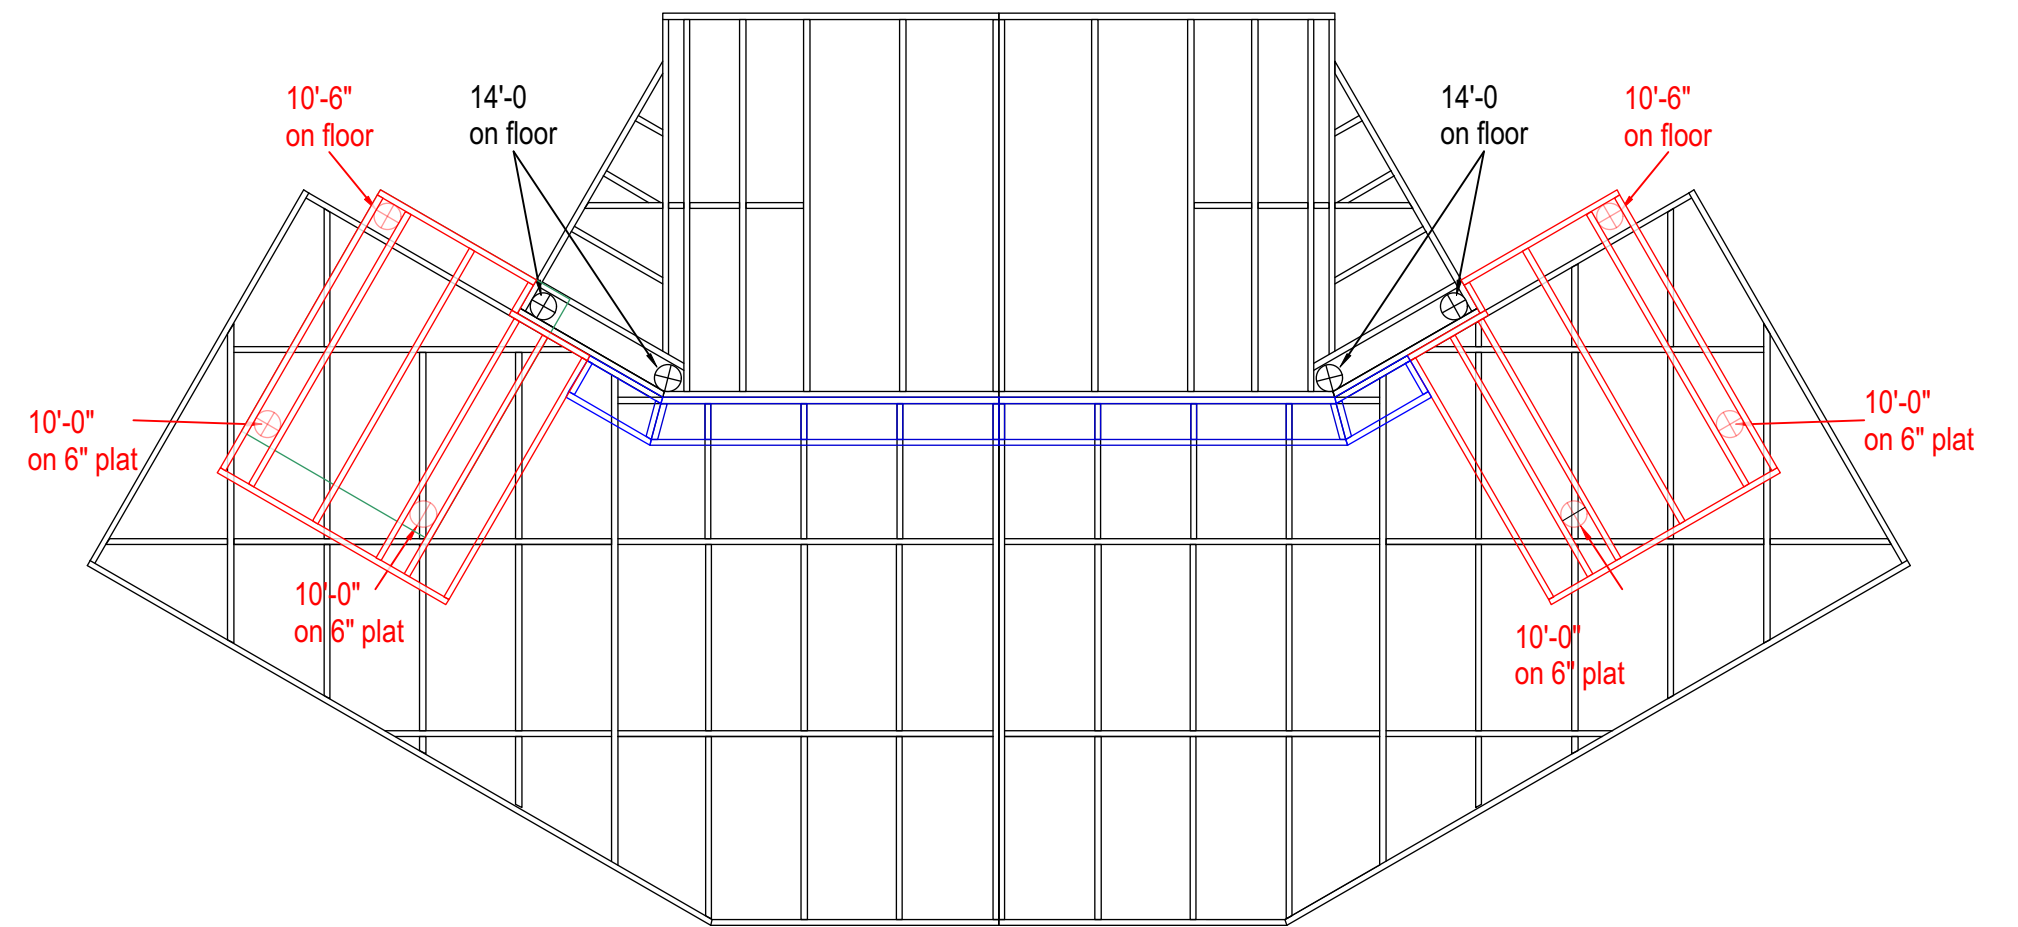

18" Platform

Composite View- All Three Levels

12" Platform
(install on top of 6" platform)

6" Platform

Production Name	<i>You Never Can Tell</i>	
Drawing Name	St. Olaf Kelsey Theatre	
Date:	1/29/18	Scale: 1/4" = 1'-0"
Name:	B. Bjorklund	Revision: