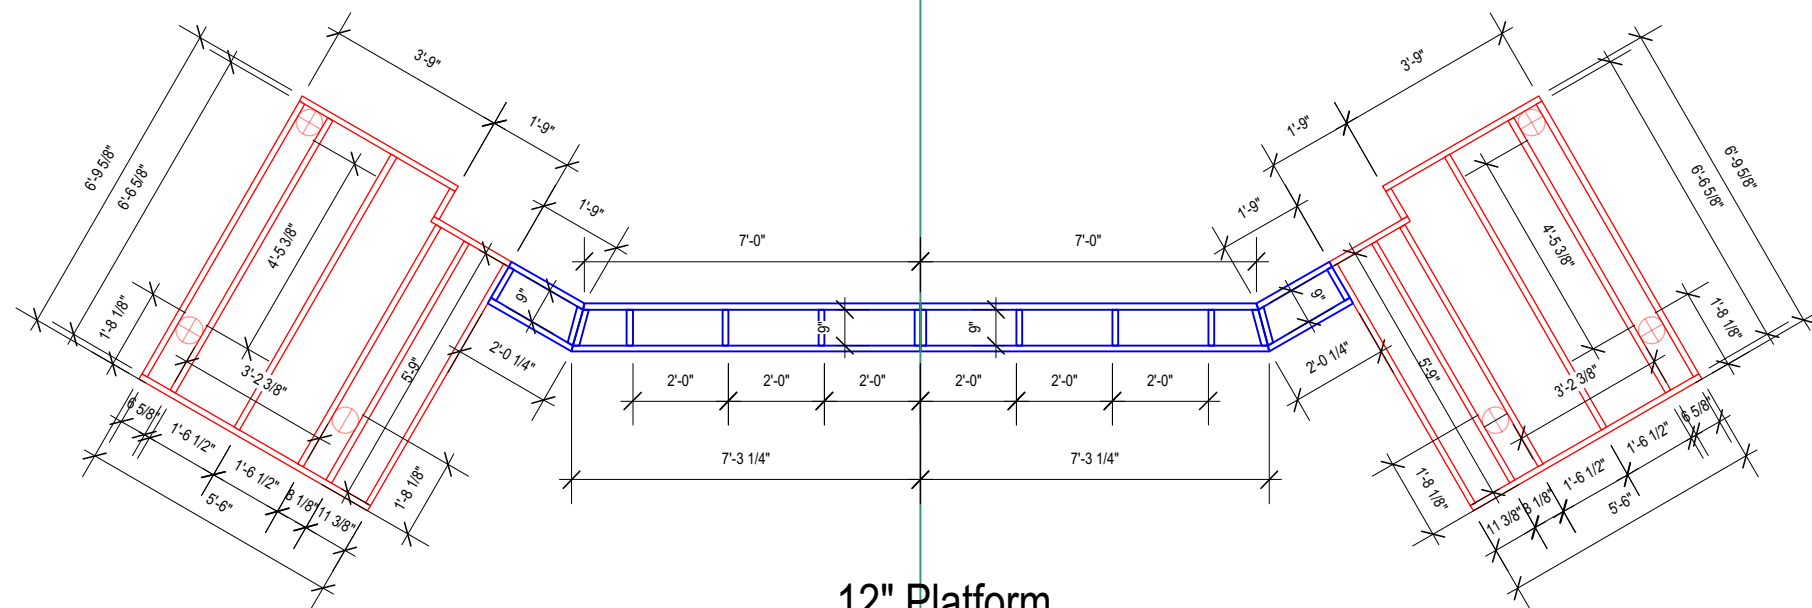

18" Platform

Composite View- All Three Levels

12" Platform
(install on top of 6" platform)

6" Platform

Production Name	<i>You Never Can Tell</i>	
Drawing Name	St. Olaf Kelsey Theatre	
Date:	1/29/18	Scale: 1/4" = 1'-0"
Name:	B. Bjorklund	Revision: